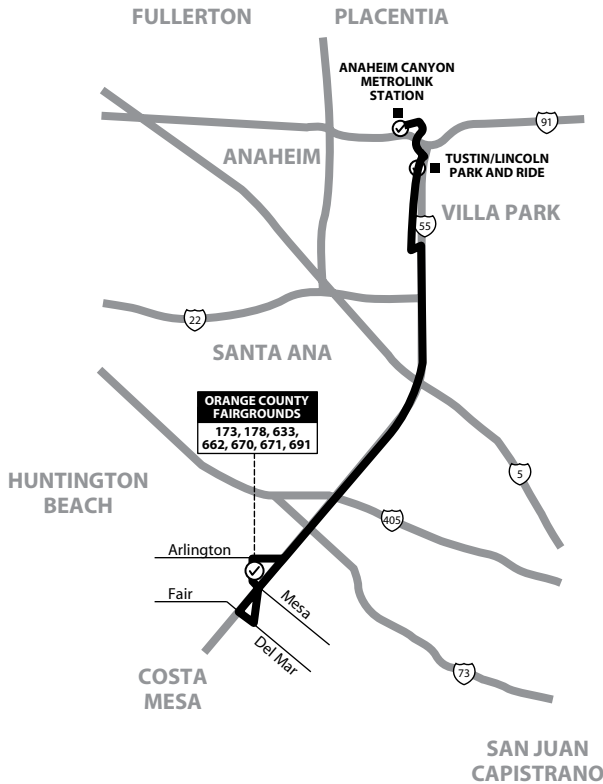

# Anaheim Canyon Metrolink Station to Orange County Fairgrounds via 55 Fwy

# Route 671

SERVICE TO / SERVICIO A
<b>Anaheim</b>
- Anaheim Canyon Metrolink Station
<b>Tustin</b>
- Tustin/Lincoln Park and Ride
<b>Costa Mesa</b>
- Orange County Fairgrounds

LEGEND / LEYENDA
Scheduled Departure
Regular Routing
Numbers on streets indicate transfers. Números en la calle indican trasbordos.

## SAT and SUN: Southbound TO: OC Fairgrounds

Anaheim Canyon Metrolink Station	Tustin/Lincoln Park-and-Ride	OC Fair
10:02	10:09	10:37
11:30	11:37	12:05
12:30	12:37	1:05
1:30	1:37	2:05
2:30	2:37	3:05
3:30	3:37	4:05
4:30	4:37	5:05
5:30	5:37	6:05
6:30	6:37	7:05
7:30	7:37	8:05
8:30	8:37	9:05
9:30	9:37	10:05
10:30	10:37	11:05
11:30	11:37	12:05

**NOTE:** Service boards at Dock 2 at Anaheim Canyon, in front of Burger King on Tustin Blvd and the yellow gate at the OC Fair.