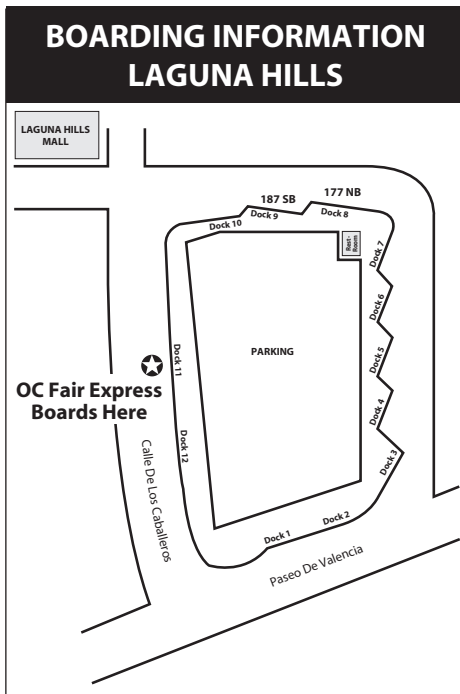

SERVICE TO / SERVICIO A

1. **Costa Mesa**
   - Orange County Fairgrounds
   Laguna Hills
   - Laguna Hills Transportation Center/
   Park-and-Ride

LEGEND / LEYENDA

1. ⊙ Scheduled Departure
   — Regular Routing

Numbers on streets indicate transfers.
Números en la calle indican trasbordos.

Route 683/051612

NOTE: Service boards at Dock 11 on Calle de los Caballeros at Laguna Hills Transportation Center and the yellow gate at the OC Fair.