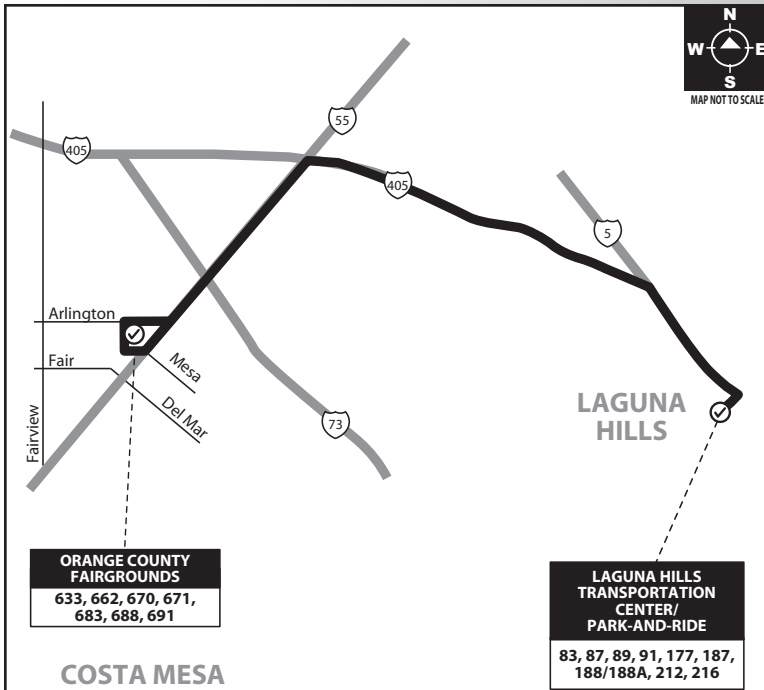

Route 683

Laguna Hills Transportation Center to Orange County Fairgrounds via 55 Fwy

FRIDAY: Northbound TO: OC Fair

Laguna Hills Transportation Center	OC Fair
3:00	3:30
4:00	4:30
5:00	5:30
6:00	6:30
7:00	7:30
8:00	8:30
9:00	9:30
10:00	10:30
11:00	11:30
12:00	12:30

SAT/SUN: Northbound TO: OC Fair

Laguna Hills Transportation Center	OC Fair
10:00	10:30
11:00	11:30
12:00	12:30
1:00	1:30
2:00	2:30
3:00	3:30
4:00	4:30
5:00	5:30
6:00	6:30
7:00	7:30
8:00	8:30
9:00	9:30
10:00	10:30
11:00	11:30
12:00	12:30

FRIDAY: Southbound TO: Laguna Hills

OC Fair	Laguna Hills Transportation Center
3:05	3:35
4:05	4:35
5:05	5:35
6:05	6:35
7:05	7:35
8:05	8:35
9:05	9:35
10:05	10:40
11:05	11:40
12:05	12:35

SAT/SUN: Southbound TO: Laguna Hills

- Costa Mesa**
- Orange County Fairgrounds
Laguna Hills
- Laguna Hills Transportation Center/
Park-and-Ride

LEGEND / LEYENDA

- ⊙ Scheduled Departure
— Regular Routing

Numbers on streets indicate transfers.
Números en la calle indican trasbordos.