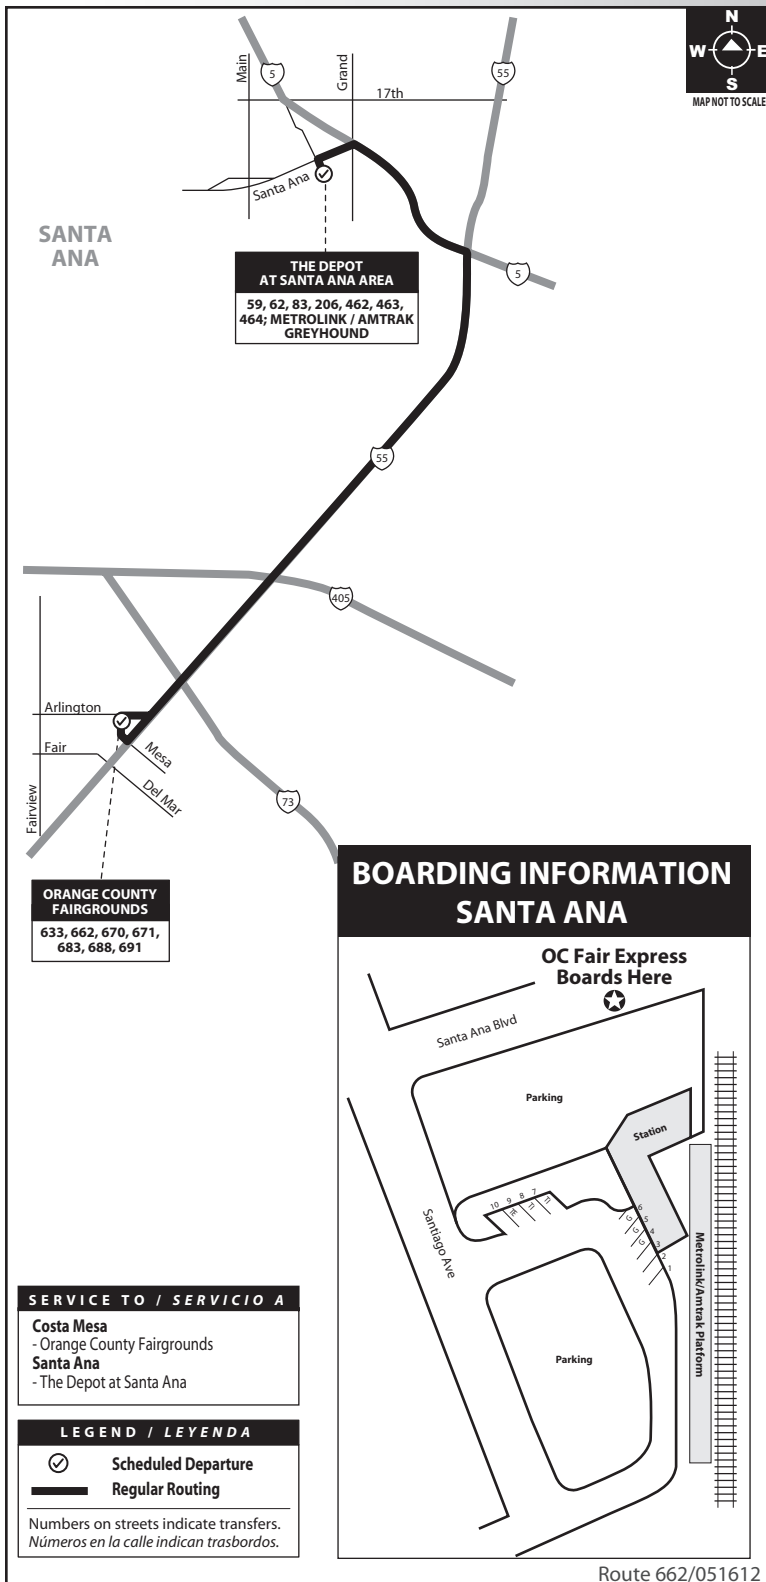

Route 662

The Depot at Santa Ana to Orange County Fairgrounds via 5 Fwy / 55 Fwy

FRIDAY: Southbound TO: OC Fair

Santa Ana & Santiago	OC Fair
3:20	3:40
4:20	4:40
5:20	5:40
6:20	6:40
7:20	7:35
8:20	8:35
9:20	9:35
10:20	10:35
11:20	11:35
12:20	12:35

SAT/SUN: Southbound TO: OC Fair

Santa Ana & Santiago	OC Fair
10:20	10:40
11:20	11:40
12:20	12:40
1:20	1:40
2:20	2:40
3:20	3:40
4:20	4:40
5:20	5:40
6:15	6:35
7:20	7:40
8:20	8:40
9:20	9:40
10:20	10:40
11:20	11:40
12:20	12:40

FRIDAY: Northbound TO: Santa Ana

OC Fair	Santa Ana & Santiago
3:45	4:10
4:45	5:10
5:45	6:10
6:45	7:10
7:40	8:05
8:40	9:05
9:40	10:10
10:40	11:10
11:40	12:05
12:40	1:00

SAT/SUN: Northbound TO: Santa Ana

OC Fair	Santa Ana & Santiago
10:45	11:05
11:45	12:10
12:45	1:10
1:45	2:10
2:45	3:10
3:45	4:10
4:45	5:10
5:45	6:10
6:40	7:05
7:45	8:10
8:45	9:10
9:45	10:15
10:45	11:15
11:45	12:10
12:45	1:05

NOTE: Service boards on Santa Ana Blvd and Santiago at the Depot and the yellow gate at the OC Fair.