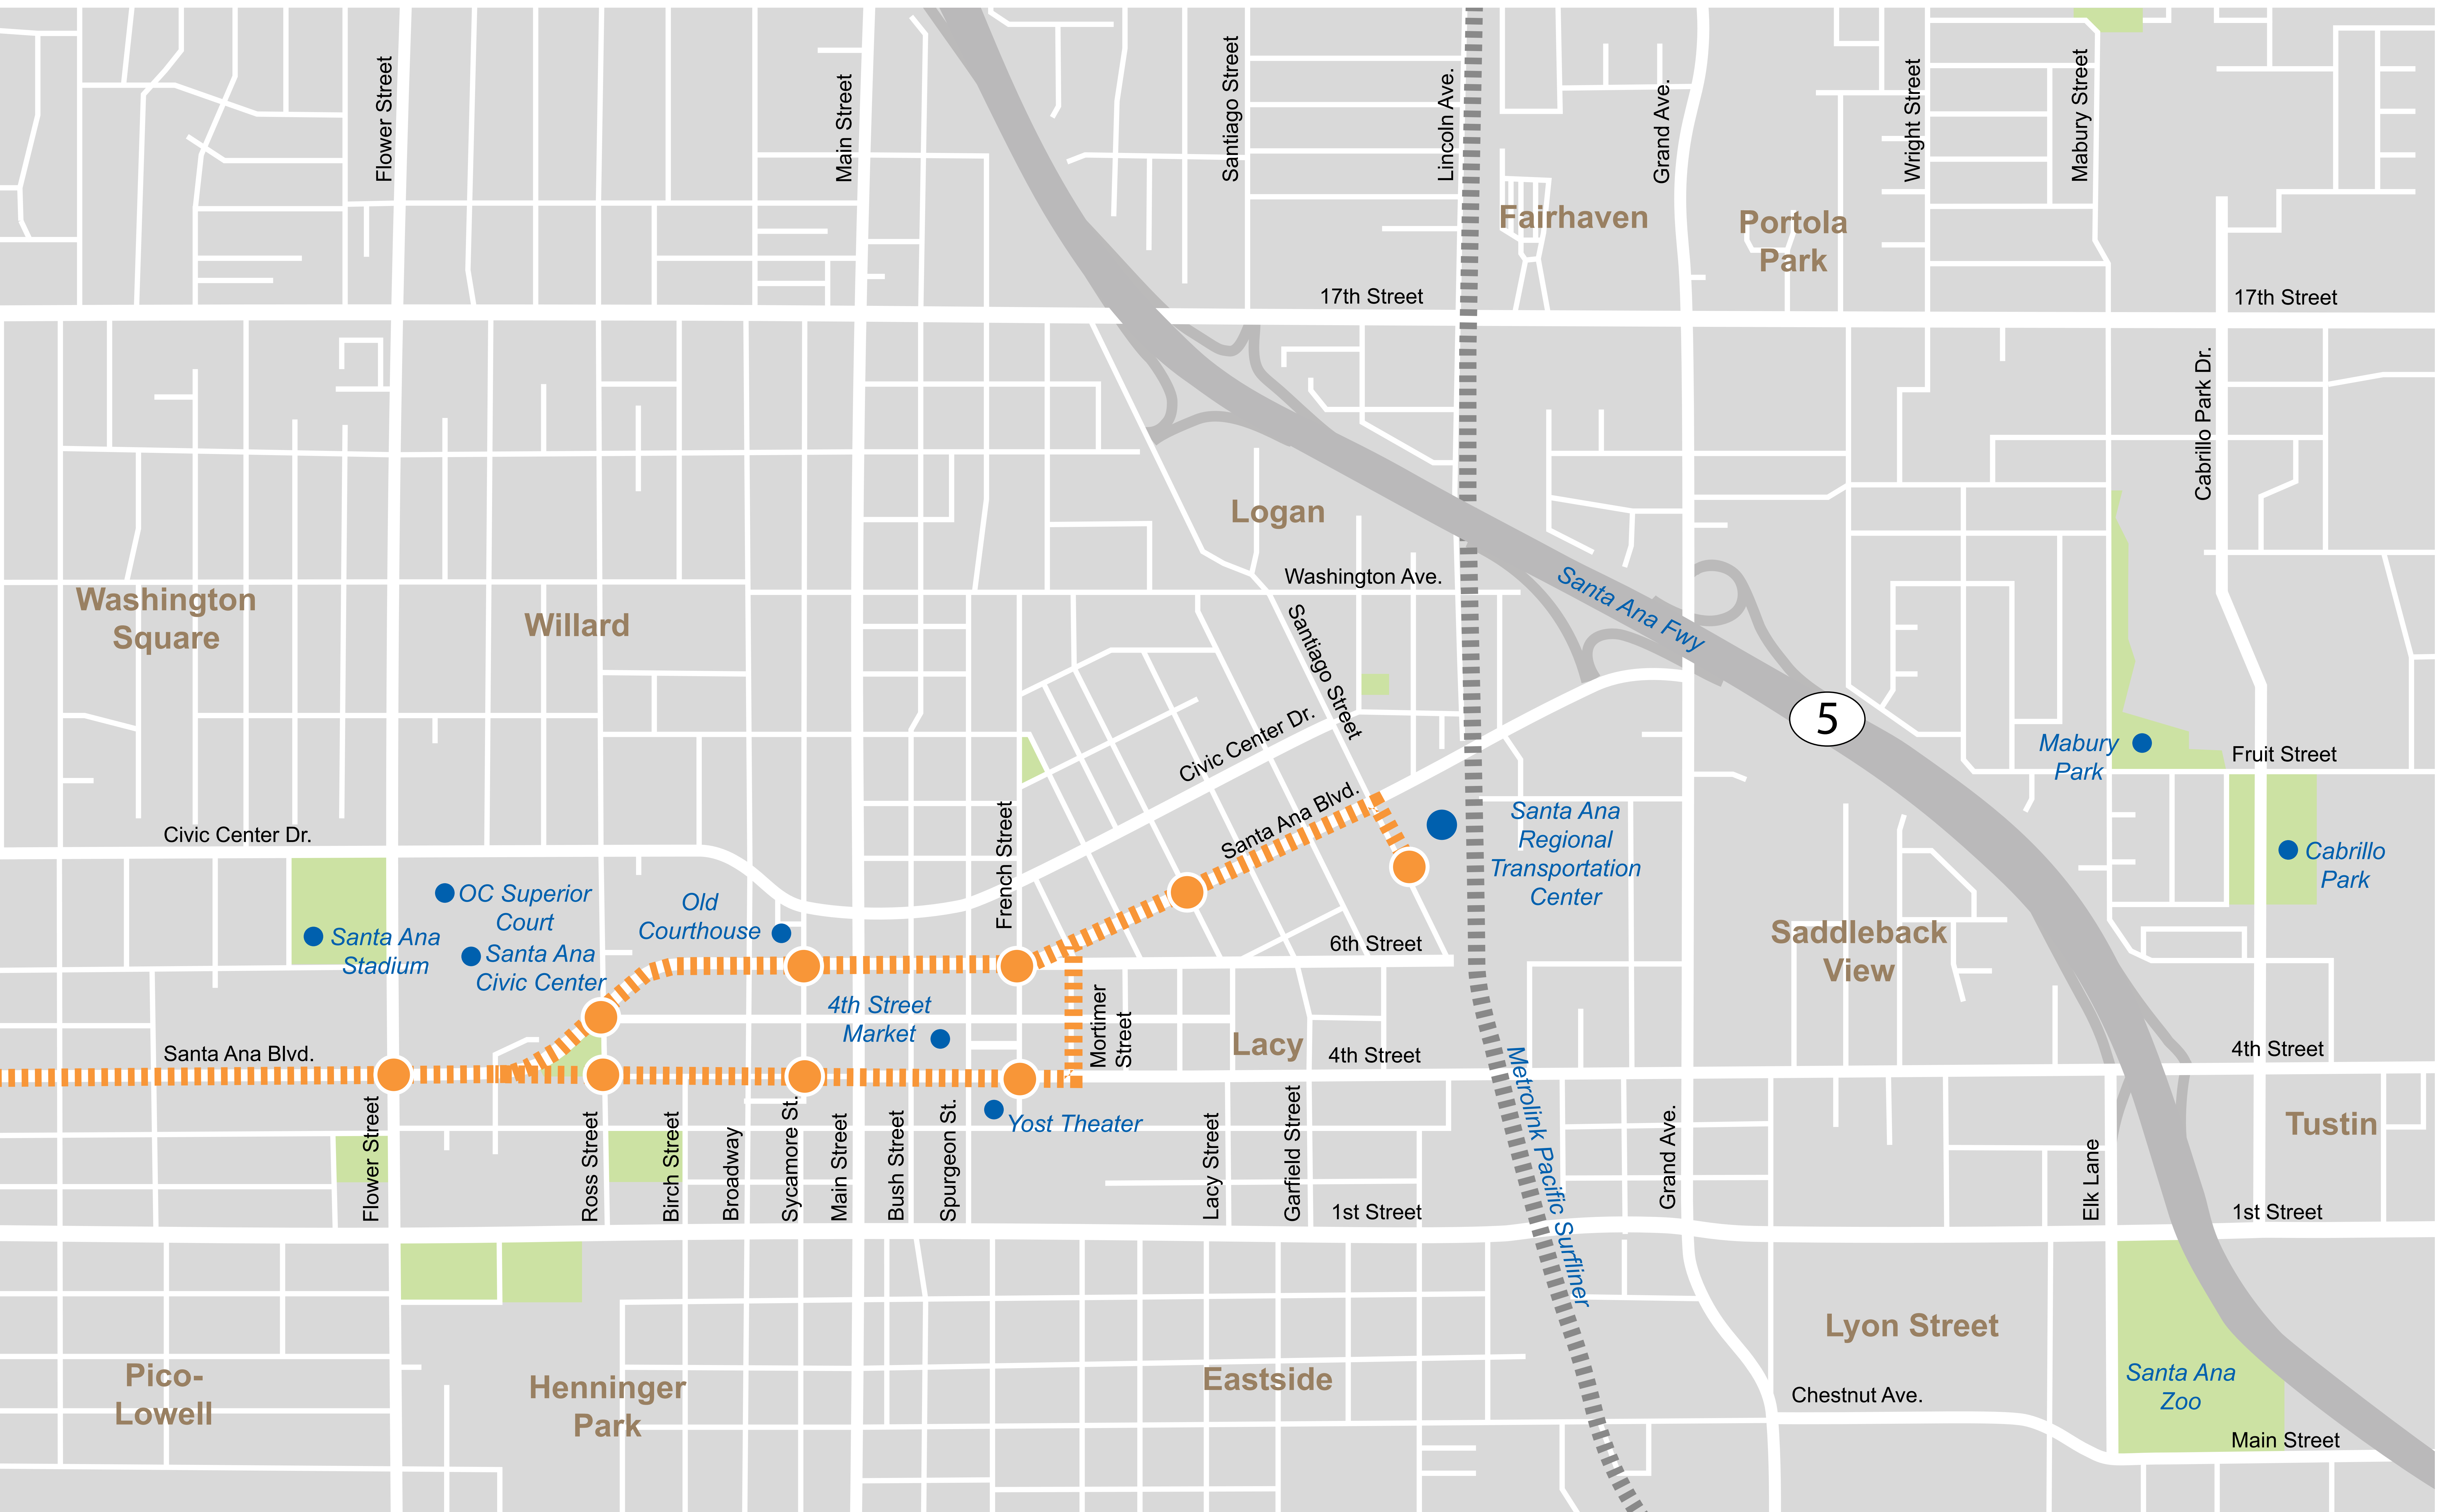

### LEGEND

- Streetcar Route
- Streetcar Stop
- Santa Ana Regional Transportation Center
- - - - - LOSSAN Rail Corridor
- Maintenance and Storage Facility

Which of these design elements are important to you?

3. What neighborhood or district do you live in and how is it unique?

4. How do you feel the new streetcar will affect the community?

5. What will you use the OC Streetcar for?

6. What words best describe you?