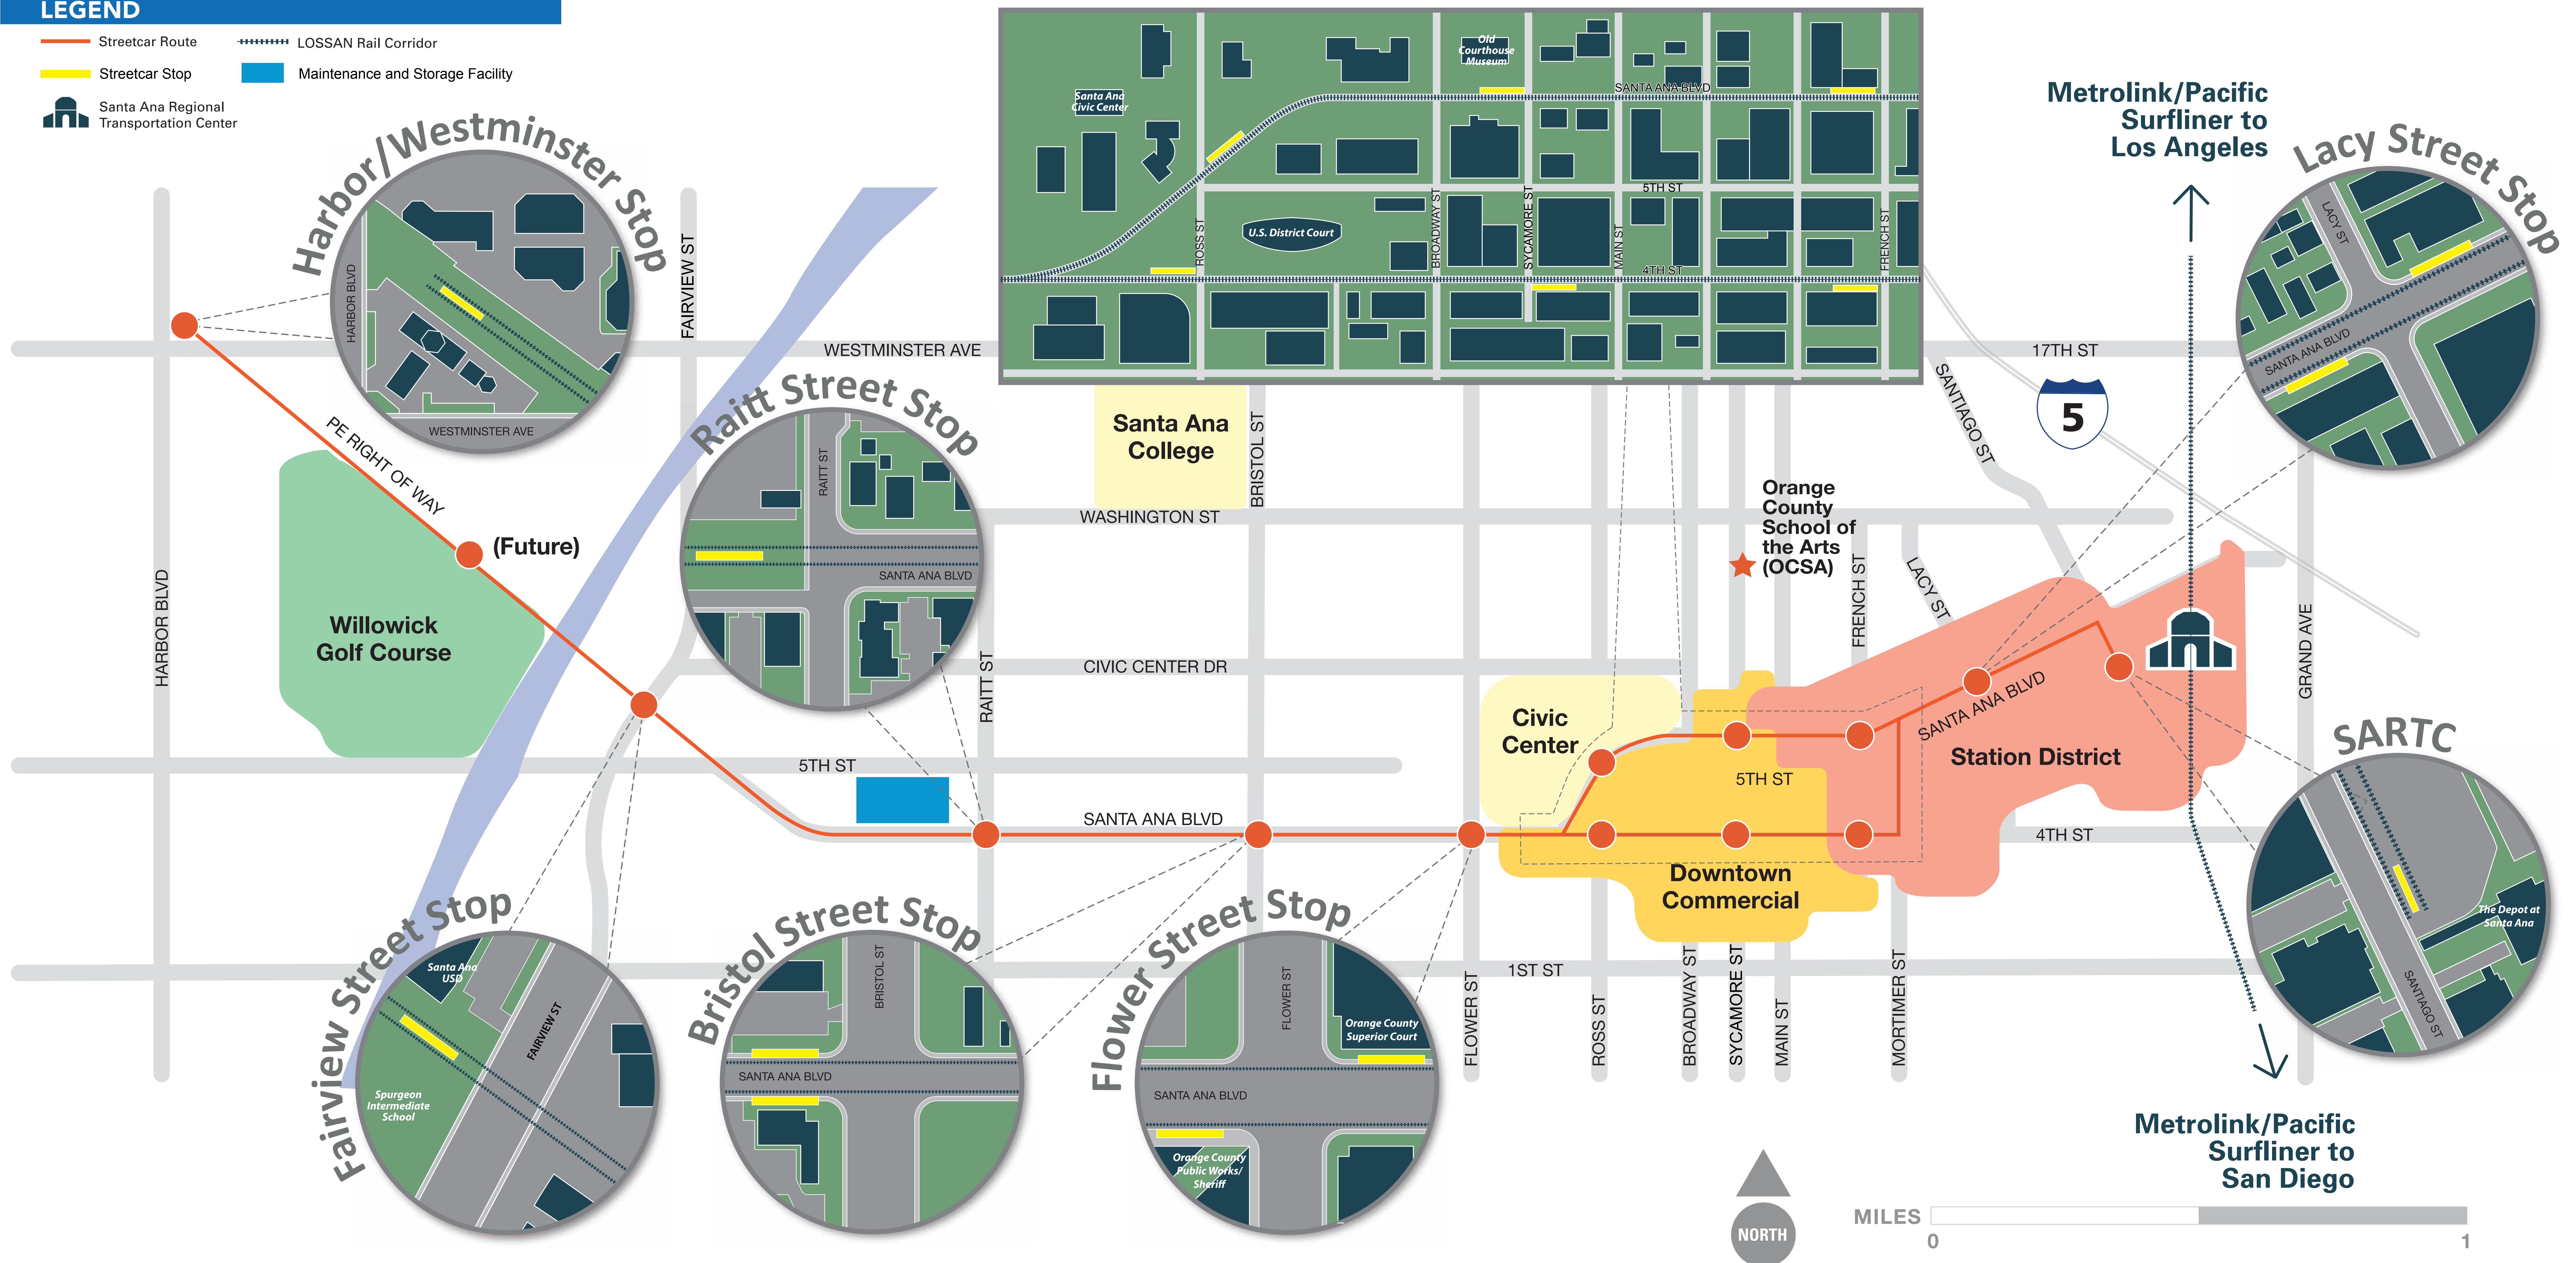

### LEGEND

- Streetcar Route
- Streetcar Stop
- Santa Ana Regional Transportation Center
- - - - - LOSSAN Rail Corridor
- Maintenance and Storage Facility

Which of these design elements are important to you?

3. What neighborhood or district do you live in and how is it unique?

4. How do you feel the new streetcar will affect the community?

5. What will you use the OC Streetcar for?

6. What words best describe you?