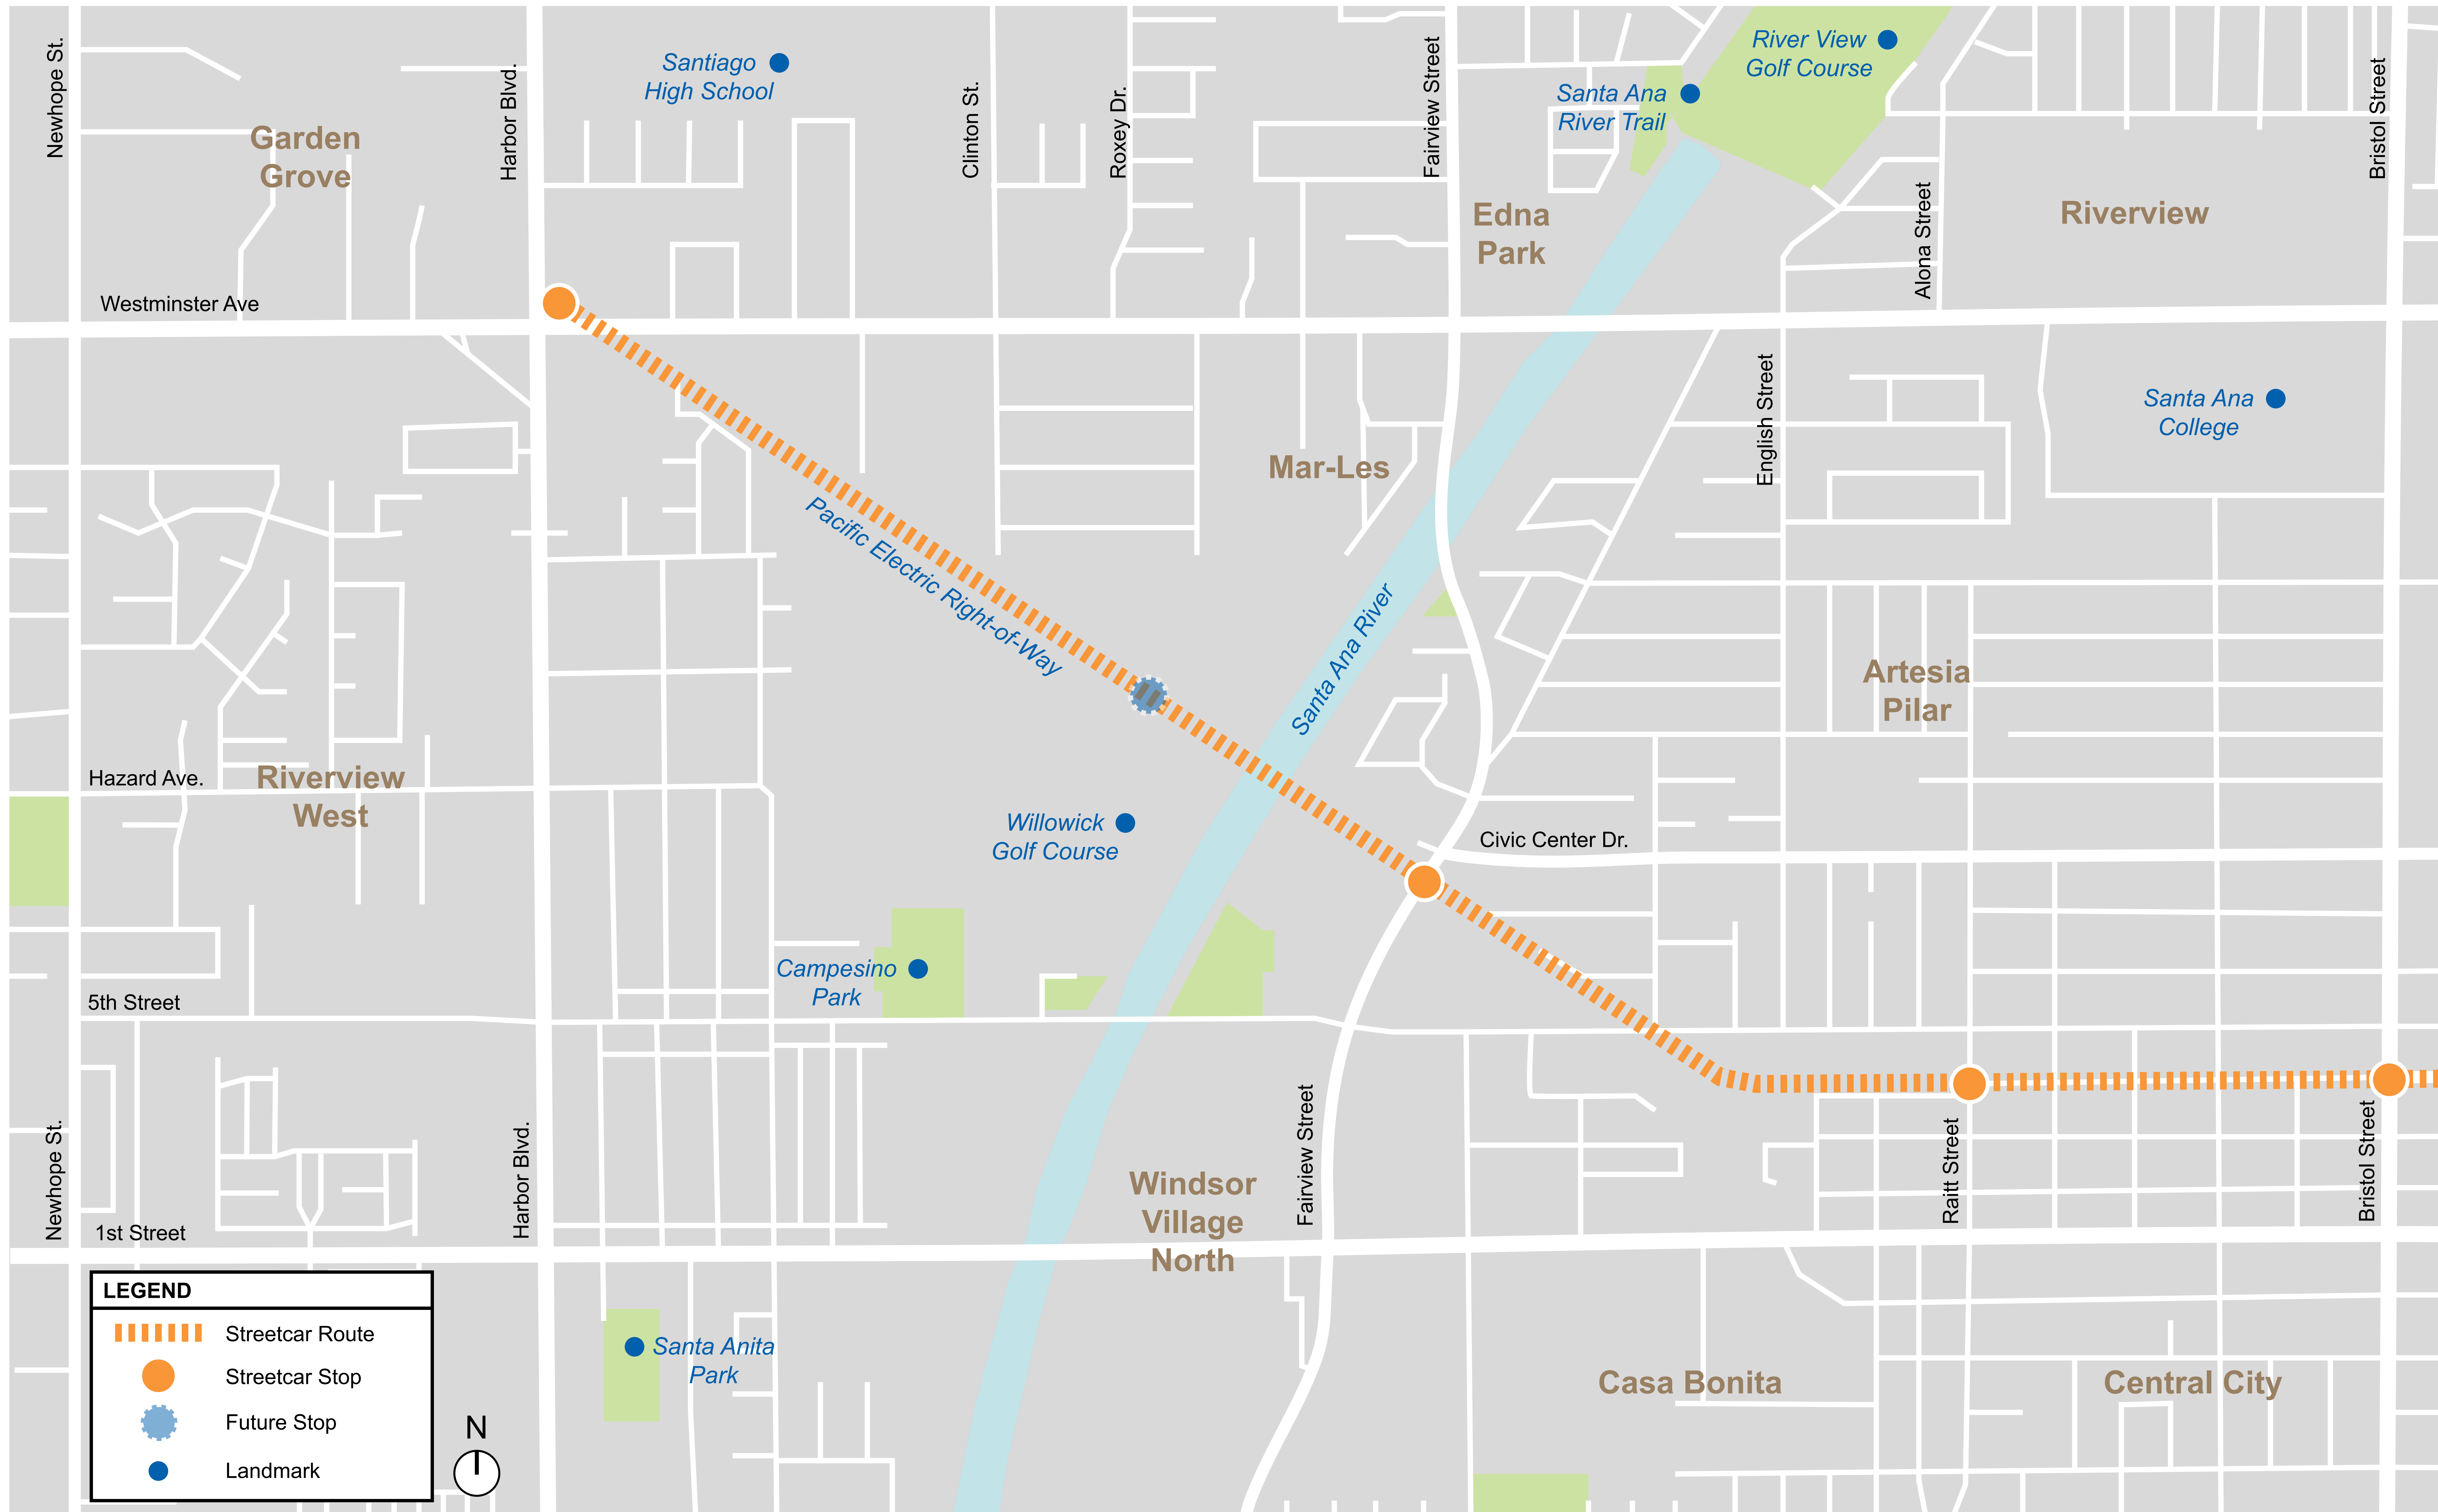

### LEGEND

- Streetcar Route
- Streetcar Stop
- Santa Ana Regional Transportation Center
- - - - - LOSSAN Rail Corridor
- Maintenance and Storage Facility

Which of these design elements are important to you?