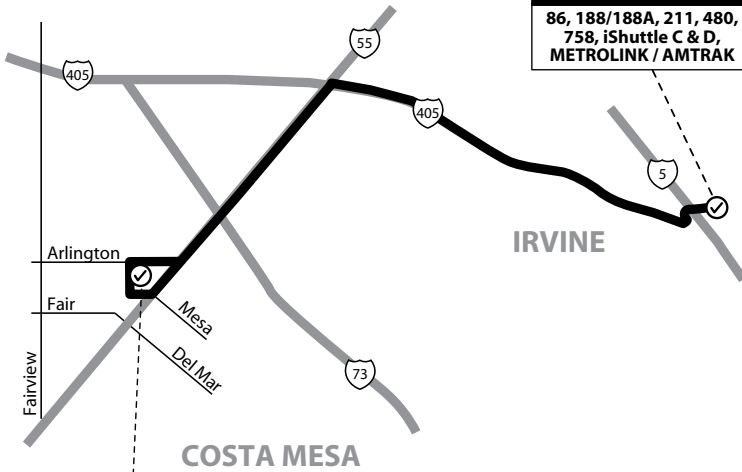

Route 688

Irvine Metrolink Station to
Orange County Fairgrounds
via 55 Fwy

Board the OC Fair Express
at at Dock 8 at Irvine
Metrolink Station.

IRVINE STATION AREA
86, 188/188A, 211, 480,
758, iShuttle C & D,
METROLINK / AMTRAK

**ORANGE COUNTY
FAIRGROUNDS**
633, 642, 662, 670,
671, 683, 688, 691

Board the OC Fair Express
at the yellow gate.

BOARDING INFORMATION IRVINE

SERVICE TO / SERVICIO A
Costa Mesa
- Orange County Fairgrounds
Irvine
- Irvine Station Area (Metrolink/Amtrak)

LEGEND / LEYENDA
⊙ Scheduled Departure
— Regular Routing

Numbers on streets indicate transfers.
Números en la calle indican trasbordos.

Route 688/041414

Northbound TO OC Fair

Friday

Saturday & Sunday

Irvine Station	OC Fairgrounds
11:30	12:00
12:30	1:00
1:30	2:00
2:30	3:00
3:30	4:00
4:30	5:00
5:30	6:00
6:30	7:00
7:30	8:00
8:30	9:00
9:30	10:00
10:30	11:00
11:30	12:00

Irvine Station	OC Fairgrounds
10:30	11:00
11:30	12:00
12:30	1:00
1:30	2:00
2:30	3:00
3:30	4:00
4:30	5:00
5:30	6:00
6:30	7:00
7:30	8:00
8:30	9:00
9:30	10:00
10:30	11:00
11:30	12:00

Southbound TO Irvine

Friday