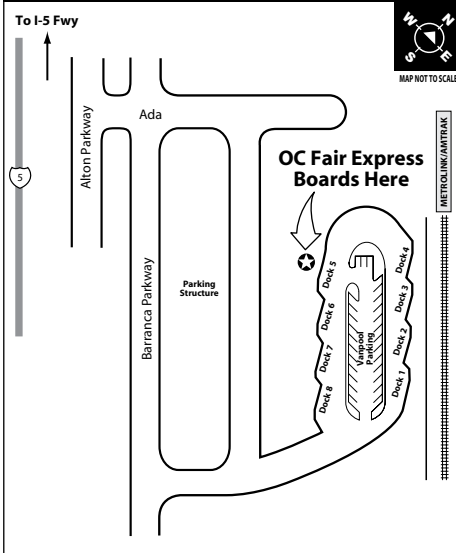

Route 688

Irvine Metrolink Station to
Orange County Fairgrounds
via 55 Fwy

Board the OC Fair Express
at at Dock 8 at Irvine
Metrolink Station.

IRVINE STATION AREA
86, 188/188A, 211, 480,
758, iShuttle C & D,
METROLINK / AMTRAK

**ORANGE COUNTY
FAIRGROUNDS**
633, 642, 662, 670,
671, 683, 688, 691

Board the OC Fair Express
at the yellow gate.

BOARDING INFORMATION IRVINE

SERVICE TO / SERVICIO A
Costa Mesa
- Orange County Fairgrounds
Irvine
- Irvine Station Area (Metrolink/Amtrak)

LEGEND / LEYENDA
⊙ Scheduled Departure
— Regular Routing

Numbers on streets indicate transfers.
Números en la calle indican trasbordos.

Route 688/041414

Northbound TO OC Fair

Friday

Saturday & Sunday

Irvine Station	OC Fairgrounds
11:30	12:00
12:30	1:00
1:30	2:00
2:30	3:00
3:30	4:00
4:30	5:00
5:30	6:00
6:30	7:00
7:30	8:00
8:30	9:00
9:30	10:00
10:30	11:00
11:30	12:00

Irvine Station	OC Fairgrounds
10:30	11:00
11:30	12:00
12:30	1:00
1:30	2:00
2:30	3:00
3:30	4:00
4:30	5:00
5:30	6:00
6:30	7:00
7:30	8:00
8:30	9:00
9:30	10:00
10:30	11:00
11:30	12:00

Southbound TO Irvine

Friday