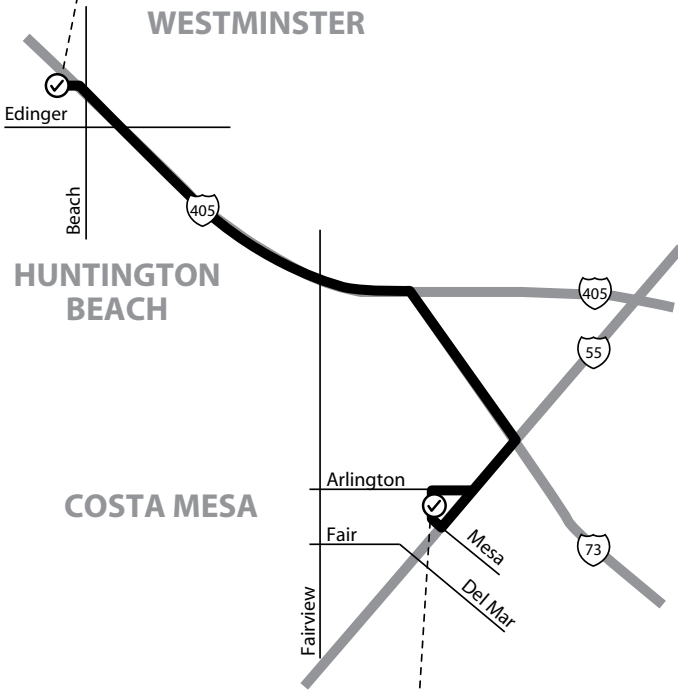

Route 670

Goldenwest Transportation Center to Orange County Fairgrounds via 55 Fwy

GOLDENWEST TRANSPORTATION CENTER AREA/ PARK-AND-RIDE
29, 66, 70, 211, 670, 701

Board the OC Fair Express at Dock 8 at Goldenwest Transportation Center.

ORANGE COUNTY FAIRGROUNDS
633, 642, 662, 670, 671, 683, 688, 691

Board the OC Fair Express at the yellow gate.

LEGEND / LEYENDA
 Scheduled Departure
 Regular Routing
 Numbers on streets indicate transfers.
 Números en la calle indican trasbordos.

SERVICE TO / SERVICIO A
 Costa Mesa
 - Orange County Fairgrounds
 Huntington Beach
 - Goldenwest Transportation Center

Route 670/043014

Eastbound TO OC Fair

Friday

Goldenwest Transportation Center	OC Fairgrounds	Goldenwest Transportation Center	OC Fairgrounds
11:55	12:15	6:25	6:45
12:25	12:45	6:55	7:15
12:55	1:15	7:25	7:45
1:25	1:45	7:55	8:15
1:55	2:15	8:25	8:45
2:25	2:45	8:55	9:15
2:55	3:15	9:25	9:45
3:25	3:45	9:55	10:15
3:55	4:15	10:25	10:45
4:25	4:45	10:55	11:15
4:55	5:15	11:25	11:45
5:25	5:45	11:55	12:15
5:55	6:15		

Westbound TO Huntington Beach

Friday

OC Fairgrounds	Goldenwest Transportation Center	OC Fairgrounds	Goldenwest Transportation Center
12:20	12:40	6:50	7:10
12:50	1:10	7:20	7:40
1:20	1:40	7:50	8:10
1:50	2:10	8:20	8:40
2:20	2:40	8:50	9:10
2:50	3:10	9:20	9:40
3:20	3:40	9:50	10:10
3:50	4:10	10:20	10:40
4:20	4:40	10:50	11:10
4:50	5:10	11:20	11:40
5:20	5:40	11:50	12:10
5:50	6:10	12:20	12:40
6:20	6:40		