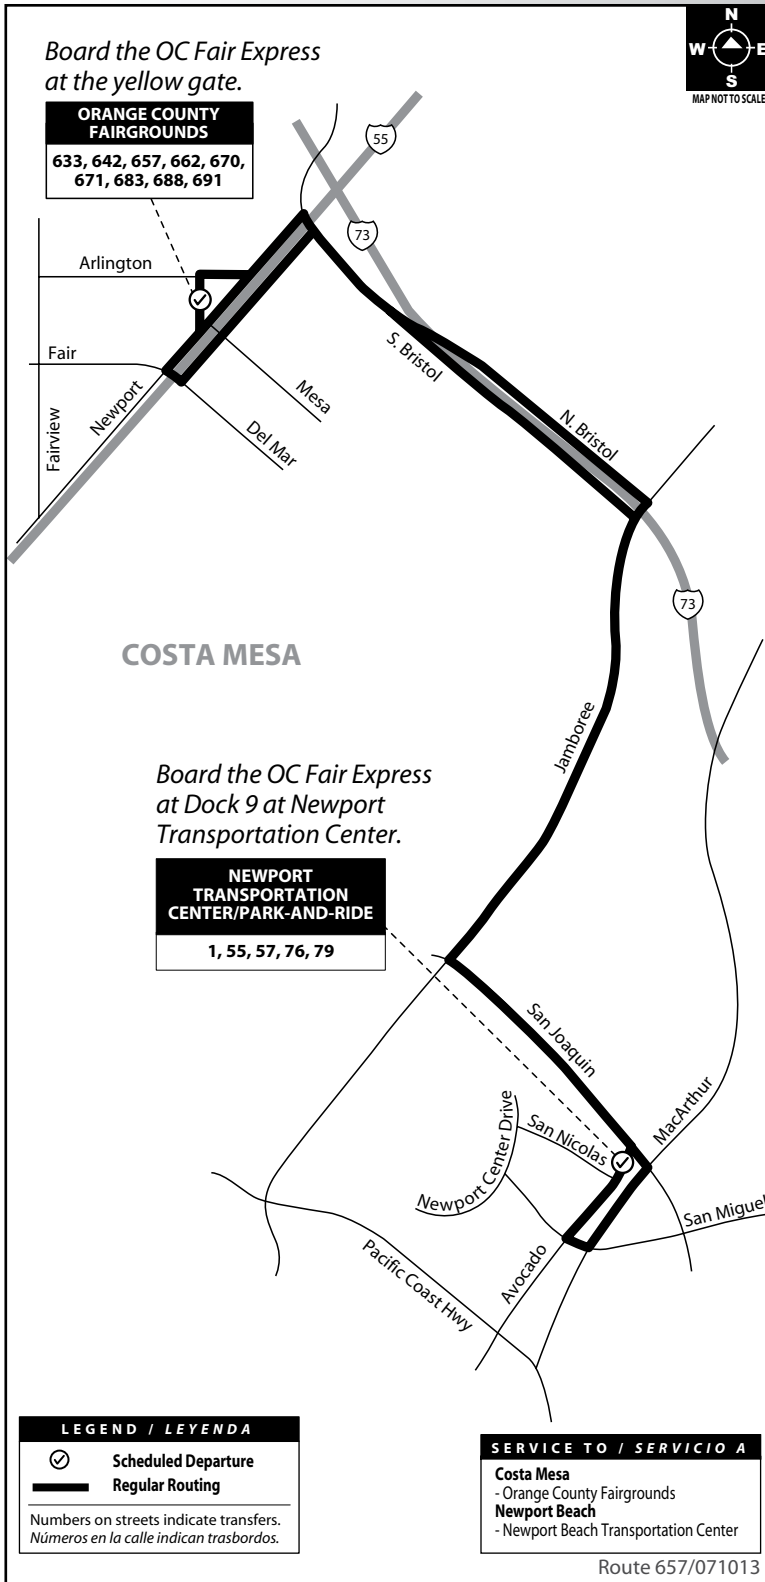

Route 657

Newport Beach Transportation Center to Orange County Fairgrounds
via 5 Fwy / 55 Fwy

Northbound TO OC Fair

Friday

Newport Transportation Center	OC Fair
2:50	3:10
3:50	4:10
4:50	5:10
5:50	6:10
6:50	7:10
7:50	8:10
8:50	9:10
9:50	10:10
10:50	11:10
11:50	12:10

Saturday & Sunday

Newport Transportation Center	OC Fair
9:50	10:10
10:50	11:10
11:50	12:10
12:50	1:10
1:50	2:10
2:50	3:10
3:50	4:10
4:50	5:10
5:50	6:10
6:50	7:10
7:50	8:10
8:50	9:10
9:50	10:10
10:50	11:10
11:50	12:10

Southbound TO Newport Beach

Friday

OC Fair	Newport Transportation Center
3:15	3:35
4:15	4:35
5:15	5:35
6:15	6:35
7:15	7:35
8:15	8:35
9:15	9:35
10:15	10:35
11:15	11:35
12:15	12:35

Saturday & Sunday

OC Fair	Newport Transportation Center
10:15	10:35
11:15	11:35
12:15	12:35
1:15	1:35
2:15	2:35
3:15	3:35
4:15	4:35
5:15	5:35
6:15	6:35
7:15	7:35
8:15	8:35
9:15	9:35
10:15	10:35
11:15	11:35
12:15	12:35

BOLD times indicate PM trips.

EN NEGRILLA tiempos indican viajes del PM.

Route 657/071013