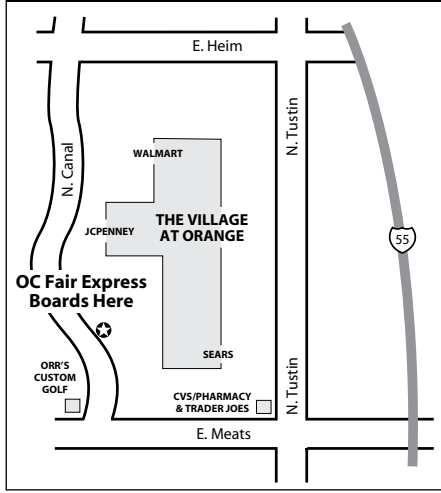

Route 642

The Village at Orange to
Orange County Fairgrounds
55 Fwy

ORANGE COUNTY FAIRGROUNDS
633, 642, 662, 670,
671, 683, 688, 691

Board the OC Fair Express at the yellow gate.

LEGEND / LEYENDA
 Scheduled Departure
 Regular Routing
 Numbers on streets indicate transfers.
 Números en la calle indican trasbordos.

SERVICE TO / SERVICIO A
Costa Mesa
 - Orange County Fairgrounds
Orange
 - The Village at Orange

BOARDING INFORMATION THE VILLAGE AT ORANGE

Route 642/041414

Southbound TO OC Fair

Friday

Canal & Meats	OC Fairgrounds
11:30	11:55
12:30	12:55
1:30	1:55
2:30	2:55
3:30	3:55
4:30	4:55
5:30	5:55
6:30	6:55
7:30	7:55
8:30	8:55
9:30	9:55
10:30	10:55
11:30	11:55

Saturday & Sunday

Canal & Meats	OC Fairgrounds
10:30	10:55
11:30	11:55
12:30	12:55
1:30	1:55
2:30	2:55
3:30	3:55
4:30	4:55
5:30	5:55
6:30	6:55
7:30	7:55
8:30	8:55
9:30	9:55
10:30	10:55
11:30	11:55

Northbound TO Orange

Friday

OC Fairgrounds	Canal & Meats
12:40	1:05
1:40	2:05
2:40	3:05
3:40	4:05
4:40	5:05
5:40	6:05
6:40	7:05
7:40	8:05
8:40	9:05
9:40	10:05
10:40	11:05
11:40	12:05
12:40	1:05

Saturday & Sunday

OC Fairgrounds	Canal & Meats
10:40	11:05
11:40	12:05
12:40	1:05
1:40	2:05
2:40	3:05
3:40	4:05
4:40	5:05
5:40	6:05
6:40	7:05
7:40	8:05
8:40	9:05
9:40	10:05
10:40	11:05
11:40	12:05
12:40	1:05