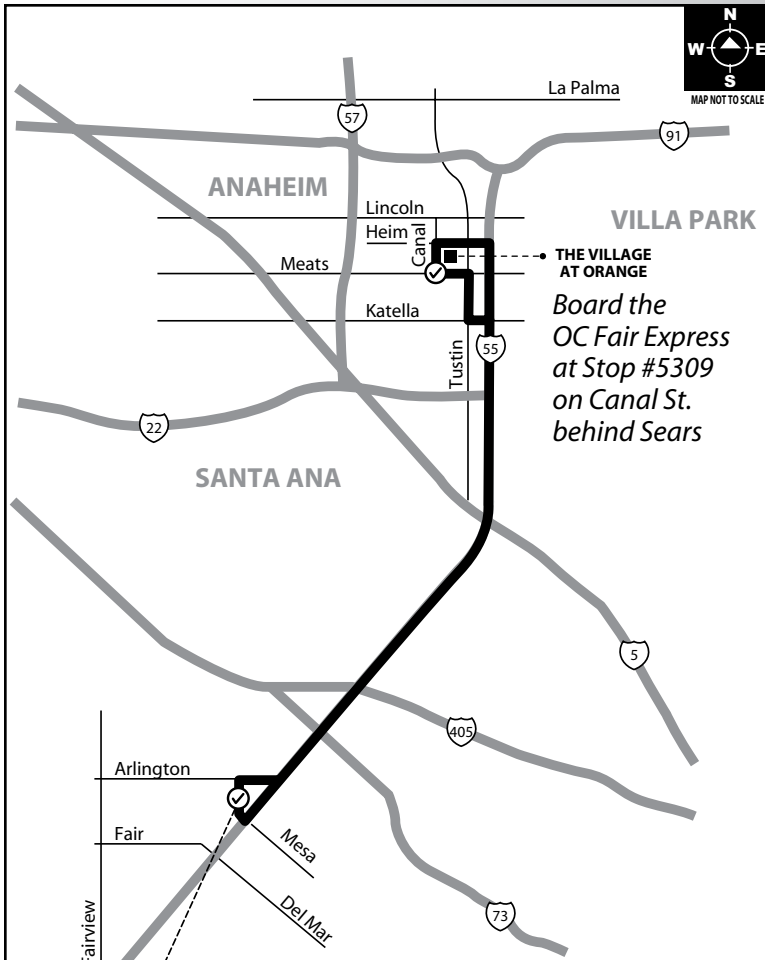

Route 642

The Village at Orange to
Orange County Fairgrounds
55 Fwy

ORANGE COUNTY FAIRGROUNDS
633, 642, 662, 670,
671, 683, 688, 691

Board the OC Fair Express at the yellow gate.

LEGEND / LEYENDA
 Scheduled Departure
 Regular Routing
 Numbers on streets indicate transfers.
 Números en la calle indican trasbordos.

SERVICE TO / SERVICIO A
Costa Mesa
 - Orange County Fairgrounds
Orange
 - The Village at Orange

BOARDING INFORMATION THE VILLAGE AT ORANGE

Route 642/041414

Southbound TO OC Fair

Friday

Canal & Meats	OC Fairgrounds
11:30	11:55
12:30	12:55
1:30	1:55
2:30	2:55
3:30	3:55
4:30	4:55
5:30	5:55
6:30	6:55
7:30	7:55
8:30	8:55
9:30	9:55
10:30	10:55
11:30	11:55

Saturday & Sunday

Canal & Meats	OC Fairgrounds
10:30	10:55
11:30	11:55
12:30	12:55
1:30	1:55
2:30	2:55
3:30	3:55
4:30	4:55
5:30	5:55
6:30	6:55
7:30	7:55
8:30	8:55
9:30	9:55
10:30	10:55
11:30	11:55

Northbound TO Orange

Friday

OC Fairgrounds	Canal & Meats
12:40	1:05
1:40	2:05
2:40	3:05
3:40	4:05
4:40	5:05
5:40	6:05
6:40	7:05
7:40	8:05
8:40	9:05
9:40	10:05
10:40	11:05
11:40	12:05
12:40	1:05

Saturday & Sunday

OC Fairgrounds	Canal & Meats
10:40	11:05
11:40	12:05
12:40	1:05
1:40	2:05
2:40	3:05
3:40	4:05
4:40	5:05
5:40	6:05
6:40	7:05
7:40	8:05
8:40	9:05
9:40	10:05
10:40	11:05
11:40	12:05
12:40	1:05