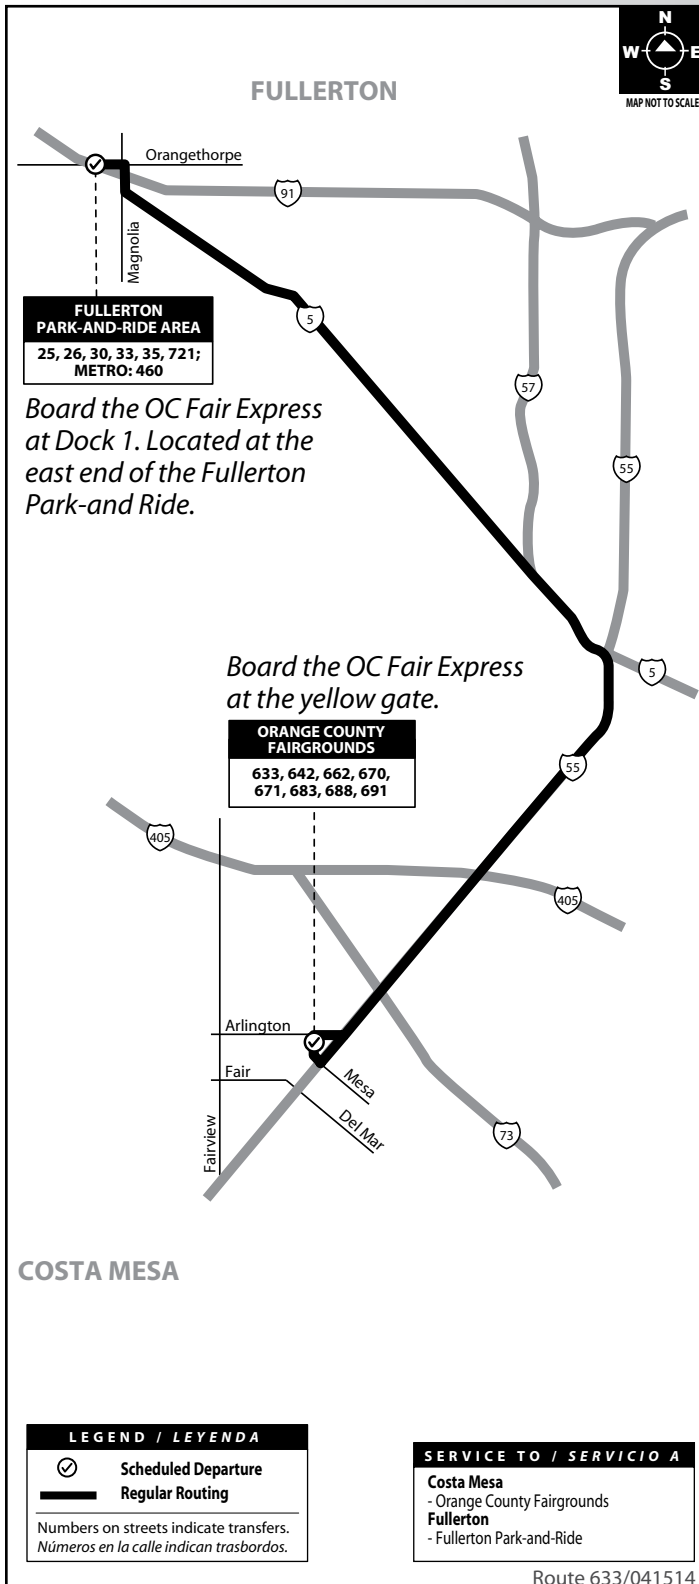

Route 633

Fullerton Park-and-Ride to Orange County Fairgrounds via 5 Fwy / 55 Fwy

Southbound TO OC Fair

Friday

Fullerton Park-and-Ride	OC Fairgrounds
11:35	12:05
12:05	12:35
12:35	1:05
1:05	1:35
1:35	2:05
2:05	2:35
2:35	3:05
3:05	3:35
3:35	4:05
4:05	4:35
4:35	5:05
5:05	5:35
5:35	6:05

Fullerton Park-and-Ride	OC Fairgrounds
5:05	5:35
5:35	6:05
6:05	6:35
6:35	7:05
7:05	7:35
7:35	8:05
8:05	8:35
8:35	9:05
9:05	9:35
9:35	10:05
10:05	10:35
10:35	11:05
11:05	11:35
11:35	12:05
12:05	12:35

Northbound TO Fullerton

Saturday & Sunday

OC Fairgrounds	Fullerton Park-and-Ride
10:10	10:40
10:40	11:10
11:10	11:40
11:40	12:10
12:10	12:40
12:40	1:10
1:10	1:40
1:40	2:10
2:10	2:40
2:40	3:10
3:10	3:40
3:40	4:10
4:10	4:40
4:40	5:10
5:10	5:40

OC Fairgrounds	Fullerton Park-and-Ride
5:40	6:10
6:10	6:40
6:40	7:10
7:10	7:40
7:40	8:10
8:10	8:40
8:40	9:10
9:10	9:40
9:40	10:10
10:10	10:40
10:40	11:10
11:10	11:40
11:40	12:10
12:10	12:40
12:40	1:10