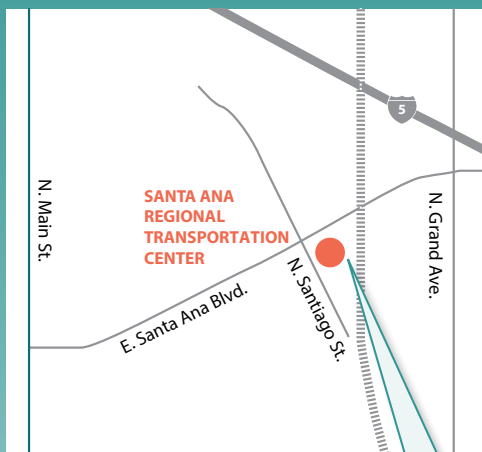

# ROUTE 662

Santa Ana Regional Transportation Center to Orange County Fairgrounds  
via 5 Fwy / 55 Fwy

## SANTA ANA

SANTA ANA REGIONAL  
TRANSPORTATION CENTER  
1000 E. Santa Ana Blvd., Santa Ana  
Route 662 bus boards at Dock 10

### Southbound To - OC Fair Saturday & Sunday

Santa Ana Regional Transportation Center	OC Fairgrounds
10:40	11:00
11:10	11:30
11:40	12:00
<b>12:10</b>	<b>12:30</b>
12:40	1:00
1:10	1:30
1:40	2:00
2:10	2:30
2:40	3:00
3:10	3:30
3:40	4:00
4:10	4:30
4:40	5:00
5:10	5:30
5:40	6:00
6:10	6:30
6:40	7:00
7:10	7:30
7:40	8:00
8:10	8:30
8:40	9:00
9:10	9:30
9:40	10:00
10:10	10:30
10:40	11:00
11:10	11:30
11:40	12:00

### Northbound To - Santa Ana Saturday & Sunday

OC Fairgrounds	Santa Ana Regional Transportation Center
11:05	11:25
11:35	11:55
12:05	12:25
<b>12:35</b>	<b>12:55</b>
1:05	1:25
1:35	1:55
2:05	2:25
2:35	2:55
3:05	3:25
3:35	3:55
4:05	4:25
4:35	4:55
5:05	5:25
5:35	5:55
6:05	6:25
6:35	6:55
7:05	7:25
7:35	7:55
8:05	8:25
8:35	8:55
9:05	9:25
9:35	9:55
10:05	10:25
10:35	10:55
11:05	11:25
11:35	11:55
12:10	12:30