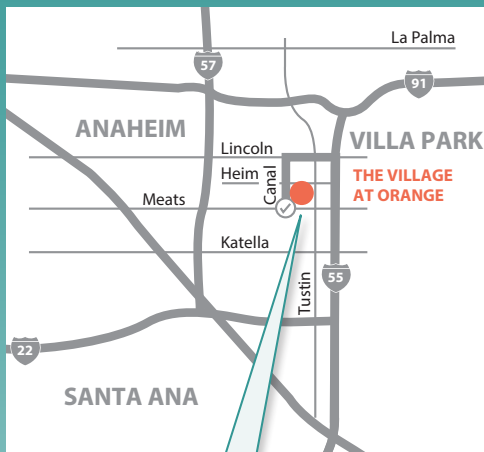

# ROUTE 642

The Village at Orange to  
Orange County Fairgrounds  
via 55 Fwy

## ORANGE

THE VILLAGE AT ORANGE  
1500 E. Village Way, Orange

Route 642 bus boards at corner of  
Meats and Canal, behind Sears

Southbound To -  
OC Fair  
Saturday & Sunday

Canal & Meats	OC Fairgrounds
10:30	10:55
11:10	11:35
11:50	<b>12:15</b>
<b>12:30</b>	<b>12:55</b>
1:10	1:35
1:50	2:15
2:30	2:55
3:10	3:35
3:50	4:15
4:30	4:55
5:10	5:35
5:50	6:15
6:30	6:55
7:00	7:20
7:30	7:50
8:00	8:20
8:30	8:50
9:00	9:20
9:30	9:50
10:00	10:20
10:30	10:50
11:00	11:20
11:30	11:50
12:00	12:20

Northbound To -  
Orange  
Saturday & Sunday

OC Fairgrounds	Canal & Meats
11:00	11:25
11:40	<b>12:05</b>
<b>12:20</b>	<b>12:45</b>
1:00	1:25
1:40	2:05
2:20	2:45
3:00	3:25
3:40	4:05
4:20	4:45
5:00	5:25
5:40	6:05
6:20	6:45
7:00	7:20
7:25	7:45
7:55	8:15
8:25	8:45
8:55	9:15
9:25	9:45
9:55	10:15
10:25	10:45
10:55	11:15
11:25	11:45
11:55	12:15
12:25	12:45