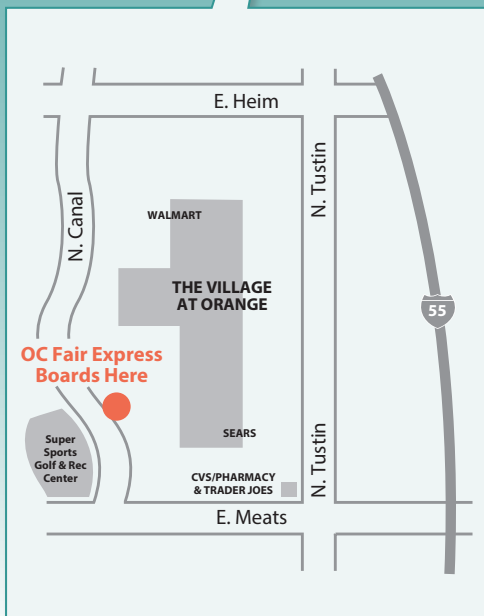

# ROUTE 642

The Village at Orange to  
Orange County Fairgrounds  
via 55 Fwy

## ORANGE

THE VILLAGE AT ORANGE  
1500 E. Village Way, Orange

Route 642 bus boards at corner of  
Meats and Canal, behind Sears

Southbound To -  
OC Fair  
Saturday & Sunday

Canal & Meats	OC Fairgrounds
10:30	10:55
11:10	11:35
11:50	<b>12:15</b>
<b>12:30</b>	<b>12:55</b>
1:10	1:35
1:50	2:15
2:30	2:55
3:10	3:35
3:50	4:15
4:30	4:55
5:10	5:35
5:50	6:15
6:30	6:55
7:00	7:20
7:30	7:50
8:00	8:20
8:30	8:50
9:00	9:20
9:30	9:50
10:00	10:20
10:30	10:50
11:00	11:20
11:30	11:50
12:00	12:20

Northbound To -  
Orange  
Saturday & Sunday

OC Fairgrounds	Canal & Meats
11:00	11:25
11:40	<b>12:05</b>
<b>12:20</b>	<b>12:45</b>
1:00	1:25
1:40	2:05
2:20	2:45
3:00	3:25
3:40	4:05
4:20	4:45
5:00	5:25
5:40	6:05
6:20	6:45
7:00	7:20
7:25	7:45
7:55	8:15
8:25	8:45
8:55	9:15
9:25	9:45
9:55	10:15
10:25	10:45
10:55	11:15
11:25	11:45
11:55	12:15
12:25	12:45

**BOLD** times indicate PM trips.

**EN NEGRILLA** tiempos indican viajes del PM.