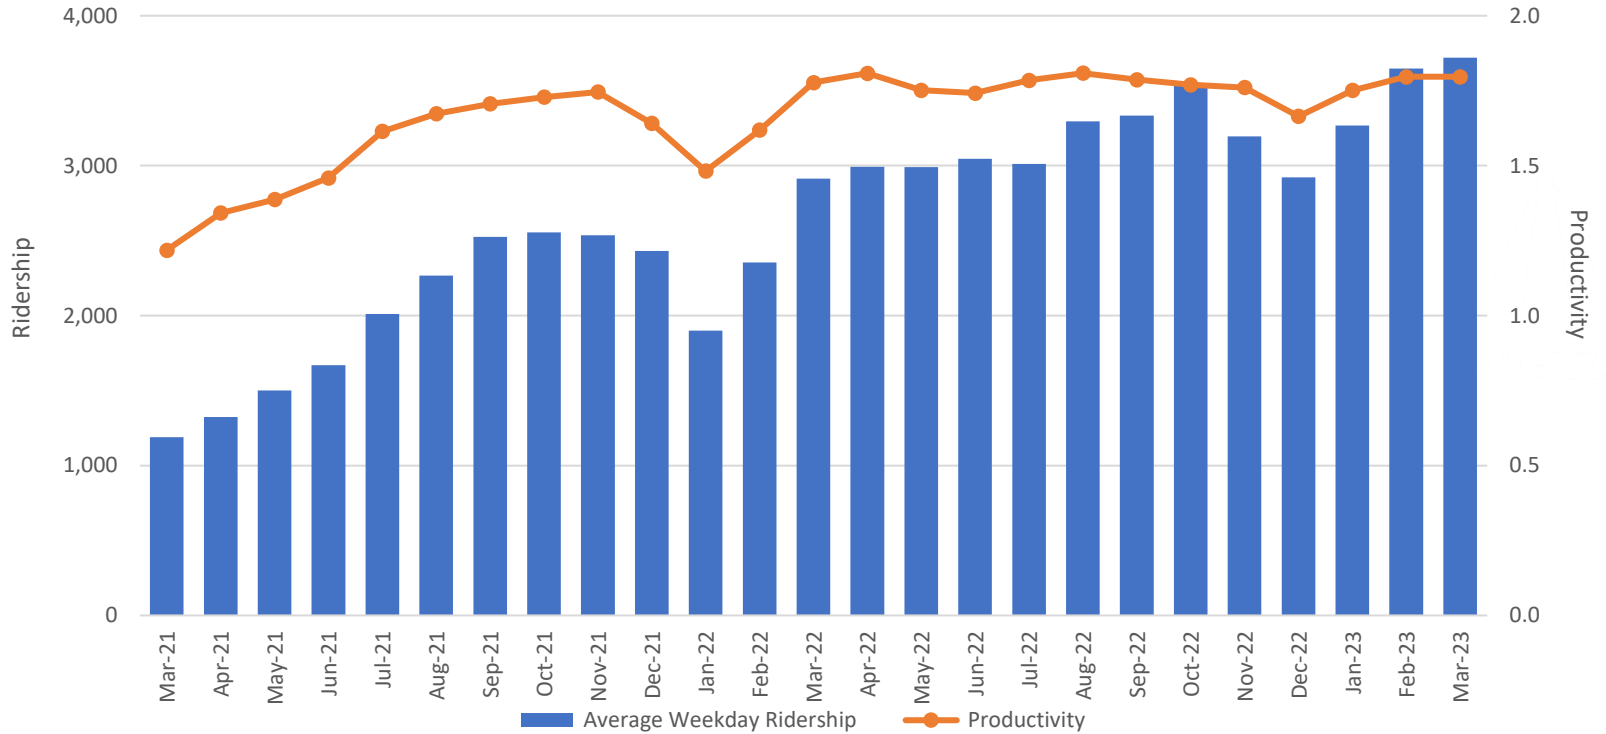

The logo for OC ACCESS. The letters 'OC' are in a large, bold, white sans-serif font. A small white leaf icon is positioned above the 'O'. To the right of 'OC', the word 'ACCESS' is written in a smaller, bold, white sans-serif font.

OC ACCESS

**Program Update
Accessible Transit Advisory Committee
April 23, 2023**

OC ACCESS RIDERSHIP AND PRODUCTIVITY

(AVERAGE WEEKDAY)

OC ACCESS ON-TIME PERFORMANCE

(AVERAGE WEEKDAY)