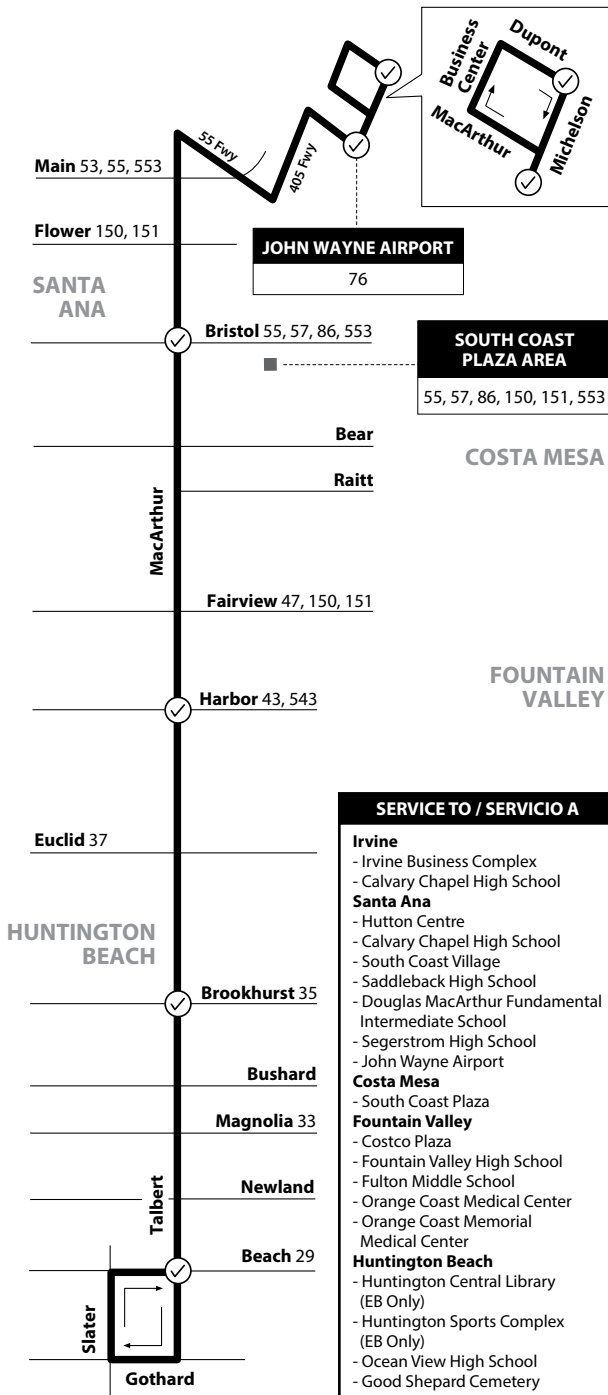

NOTE: No weekend service.
 NOTA: No hay servicio los fines de semana.

Huntington Beach to John Wayne Airport

via Talbert Ave / MacArthur Blvd

76

Monday - Friday EASTBOUND To: John Wayne Airport

Talbert & Beach	Talbert & Brookhurst	MacArthur & Harbor	MacArthur & Bristol	John Wayne Airport	Dupont & Michelson
5:52	6:06	6:14	6:21	6:31	6:36
6:47	7:05	7:14	7:21	7:31	7:36
7:47	8:05	8:14	8:21	8:31	8:36
8:48	9:04	9:14	9:21	9:31	9:36
9:48	10:04	10:14	10:21	10:31	10:36
10:48	11:04	11:14	11:21	11:31	11:36
11:43	12:00	12:10	12:19	12:30	12:35
12:43	1:00	1:10	1:19	1:30	1:35
1:45	2:02	2:12	2:21	2:32	2:37
2:54	3:11	3:21	3:30	3:41	3:46
3:50	4:07	4:17	4:26	4:37	4:42
4:55	5:12	5:22	5:31	5:41	5:45
6:05	6:22	6:32	6:41	6:51	6:55

Monday - Friday WESTBOUND To: Huntington Beach

Dupont & Michelson	John Wayne Airport	MacArthur & Bristol	MacArthur & Harbor	Talbert & Brookhurst	Talbert & Beach
5:51	5:55	6:05	6:12	6:21	6:28
6:46	6:50	7:03	7:12	7:21	7:29
7:47	7:52	8:04	8:12	8:21	8:30
8:47	8:52	9:04	9:12	9:21	9:30
9:47	9:52	10:04	10:12	10:21	10:30
10:47	10:52	11:04	11:12	11:21	11:30
11:47	11:52	12:04	12:12	12:21	12:30
12:45	12:50	1:03	1:12	1:21	1:30
1:45	1:50	2:03	2:12	2:21	2:30
2:47	2:52	3:05	3:15	3:25	3:34
3:56	4:01	4:14	4:24	4:34	4:43
4:53	4:58	5:12	5:22	5:32	5:43
6:06	6:11	6:23	6:32	6:41	6:49

LEGEND
LEYENDA

Scheduled Departure Regular Routing

Route 076/061125 Numbers on streets indicate transfers. *Números en la calle indican transbordos.*

MAP NOT TO SCALE