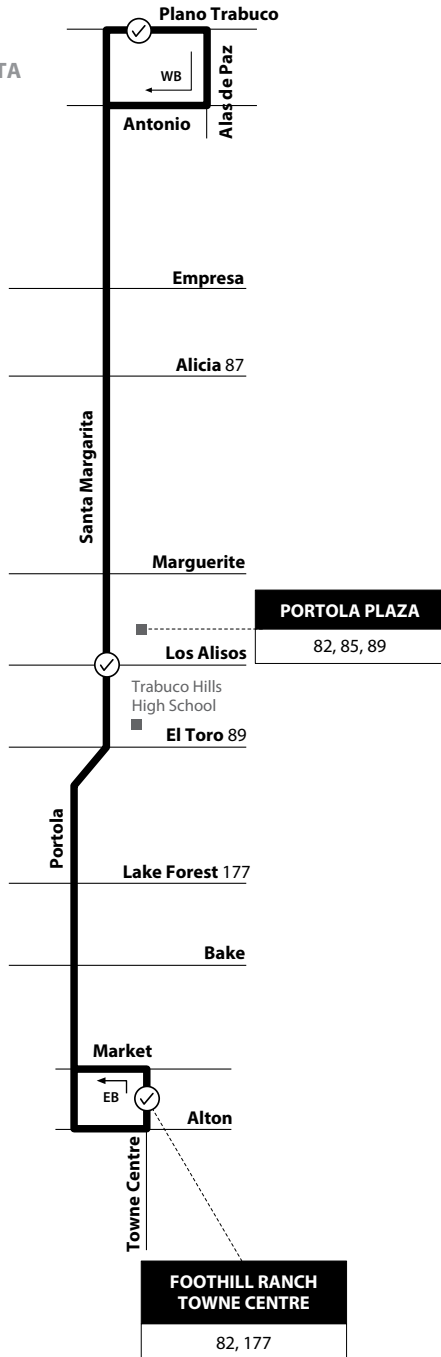

NOTE: No weekend service.
NOTA: No hay servicio los fines de semana.

Foothill Ranch to Rancho Santa Margarita

via Portola Pkwy / Santa Margarita Pkwy

RANCHO SANTA MARGARITA

Monday - Friday EASTBOUND To: Rancho Santa Margarita

Towne Centre & Alton	Mustang Run & Los Alisos	Santa Margarita & Los Alisos	Plano Trabuco & Alas De Paz
4:50	.....	4:57	5:08
5:51	.....	5:59	6:13
6:55	.....	7:06	7:24
8:05	.....	8:15	8:30
9:14	.....	9:24	9:39
10:23	.....	10:33	10:48
11:28	.....	11:38	11:53
12:43	.....	12:53	1:08
1:45	.....	1:55	2:13
3:02	.....	3:12	3:31
S	4:01	4:02	4:17
4:10	.....	4:22	4:40
5:18	.....	5:30	5:48
6:31	.....	6:40	6:53
7:36	.....	7:45	7:58

Monday - Friday WESTBOUND To: Foothill Ranch

Plano Trabuco & Alas De Paz	Santa Margarita & Los Alisos	Towne Centre & Alton
5:10	5:22	5:31
6:15	6:30	6:42
7:26	7:42	7:54
S	8:10	
8:34	8:48	8:59
9:42	9:56	10:07
10:50	11:04	11:15
11:55	12:09	12:20
1:10	1:24	1:35
2:31	2:45	2:56
3:33	3:50	4:03
4:42	4:57	5:08
5:50	6:05	6:16
7:00	7:13	7:21

S

S

LEGEND LEYENDA

Scheduled Departure

Regular Routing

MAP NOT TO SCALE

Route 082/121322

S = Operates days when Trabuco Hills High School is in session./
Opera cuando Trabuco Hills High School está en sesión.