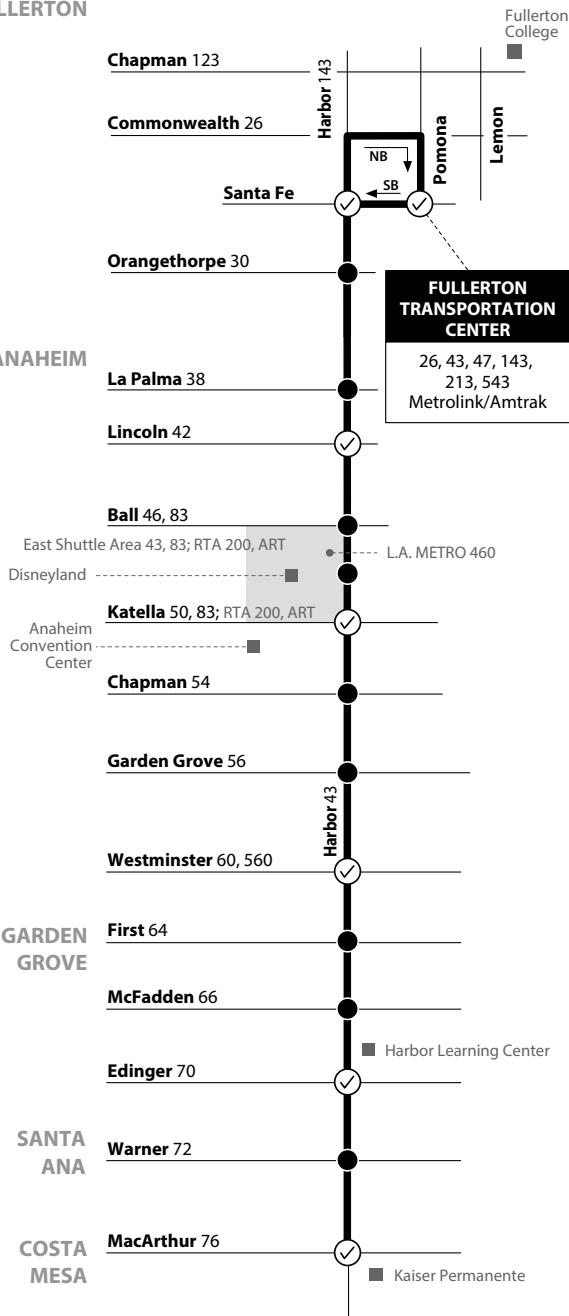

543

Fullerton Transportation Center to Santa Ana via Harbor Blvd

FULLERTON

ANAHEIM

GARDEN GROVE

SANTA ANA

COSTA MESA

Route 543 is a limited-stop route, making stops only at time check points (⊙) and other designated stops (●).

LEGEND
LEYENDA

⊙ Scheduled Departure — Regular Routing

METRO = Los Angeles Metro

Route 543/111519

Numbers on streets indicate transfers. *Números en la calle indican transbordos.*

Monday-Friday NORTHBOUND To: Fullerton Transportation Center

Saturday, Sunday & Holiday
SOUTHBOUND To:
Santa Ana

Fullerton Transportation Center	Harbor & Lincoln	Harbor & Katella	Harbor & Westminster	Harbor & Edinger	MacArthur & Harbor
7:00	7:11	7:25	7:38	7:46	7:51
7:26	7:37	7:51	8:04	8:12	8:17
7:52	8:03	8:17	8:30	8:38	8:43
8:18	8:29	8:43	8:56	9:04	9:09
8:44	8:55	9:09	9:22	9:30	9:35
9:10	9:21	9:35	9:48	9:56	10:01
9:36	9:47	10:01	10:14	10:22	10:27
10:02	10:13	10:27	10:40	10:48	10:53
10:27	10:38	10:52	11:05	11:13	11:18
10:53	11:08	11:19	11:32	11:40	11:45
11:19	11:34	11:45	11:58	12:06	12:11
11:45	12:00	12:11	12:24	12:32	12:37
12:11	12:26	12:37	12:50	12:58	1:03
12:37	12:52	1:03	1:16	1:24	1:29
1:02	1:15	1:27	1:42	1:50	1:55
1:28	1:41	1:53	2:08	2:16	2:21
1:54	2:07	2:19	2:34	2:42	2:47
2:20	2:33	2:45	3:00	3:08	3:13
2:46	2:59	3:11	3:26	3:34	3:39
3:12	3:24	3:38	3:52	4:00	4:05
3:38	3:50	4:04	4:18	4:26	4:31
4:04	4:16	4:30	4:44	4:52	4:57
4:33	4:44	4:57	5:10	5:18	5:24
4:59	5:10	5:23	5:36	5:44	5:50
5:25	5:36	5:49	6:02	6:10	6:16
5:51	6:02	6:15	6:28	6:36	6:42
6:17	6:28	6:41	6:54	7:02	7:08