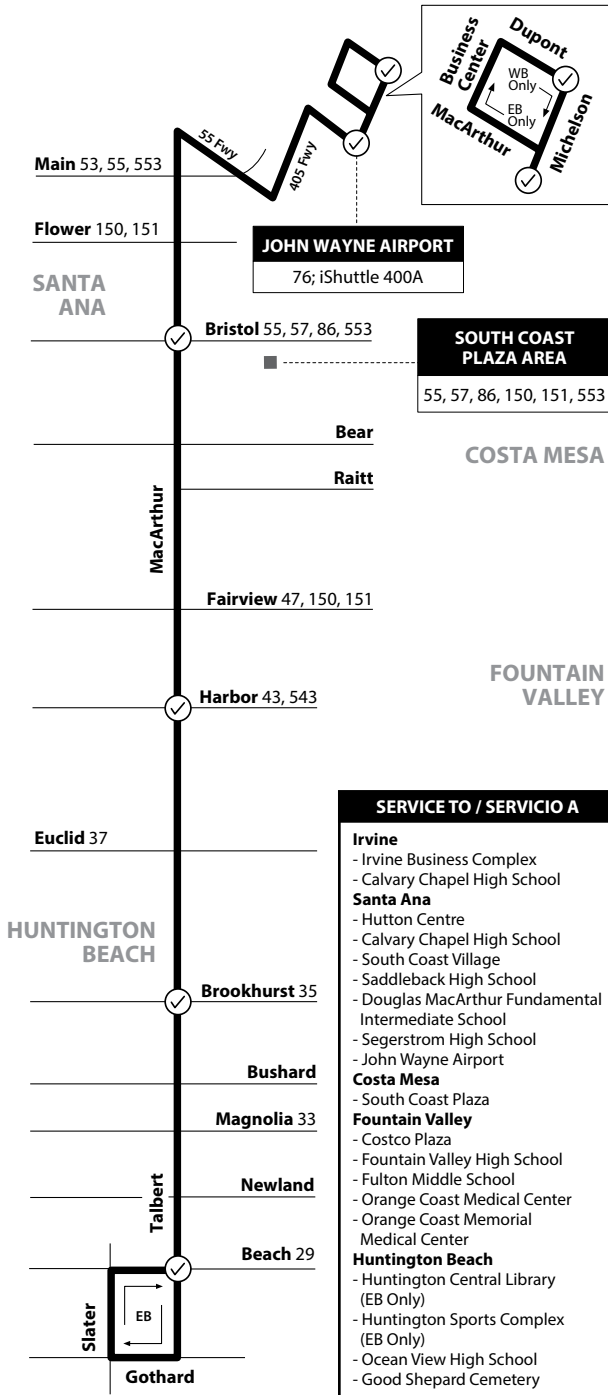

NOTE: No weekend service.
 NOTA: No hay servicio los fines de semana.

Huntington Beach to John Wayne Airport

via Talbert Ave / MacArthur Blvd

76

Monday - Friday EASTBOUND To: John Wayne Airport

Talbert & Beach	Talbert & Brookhurst	MacArthur & Harbor	MacArthur & Bristol	John Wayne Airport	Dupont & Michelson
5:52	6:06	6:14	6:21	6:31	6:36
6:47	7:05	7:14	7:21	7:31	7:36
7:47	8:05	8:14	8:21	8:31	8:36
8:48	9:04	9:14	9:21	9:31	9:36
9:48	10:04	10:14	10:21	10:31	10:36
10:48	11:04	11:14	11:21	11:31	11:36
11:43	12:00	12:10	12:19	12:30	12:35
12:43	1:00	1:10	1:19	1:30	1:35
1:45	2:02	2:12	2:21	2:32	2:37
2:54	3:11	3:21	3:30	3:41	3:46
3:50	4:07	4:17	4:26	4:37	4:42
4:55	5:12	5:22	5:31	5:41	5:45
6:05	6:22	6:32	6:41	6:51	6:55

Monday - Friday WESTBOUND To: Huntington Beach

Dupont & Michelson	John Wayne Airport	MacArthur & Bristol	MacArthur & Harbor	Talbert & Brookhurst	Talbert & Beach
5:51	5:55	6:05	6:12	6:21	6:28
6:46	6:50	7:03	7:12	7:21	7:29
7:47	7:52	8:04	8:12	8:21	8:30
8:47	8:52	9:04	9:12	9:21	9:30
9:47	9:52	10:04	10:12	10:21	10:30
10:47	10:52	11:04	11:12	11:21	11:30
11:47	11:52	12:04	12:12	12:21	12:30
12:45	12:50	1:03	1:12	1:21	1:30
1:45	1:50	2:03	2:12	2:21	2:30
2:47	2:52	3:05	3:15	3:25	3:34
3:56	4:01	4:14	4:24	4:34	4:43
4:53	4:58	5:12	5:22	5:32	5:43
6:06	6:11	6:23	6:32	6:41	6:49

LEGEND
LEYENDA

Scheduled Departure Regular Routing

Route 076/102124 Numbers on streets indicate transfers. *Números en la calle indican transbordos.*

MAP NOT TO SCALE