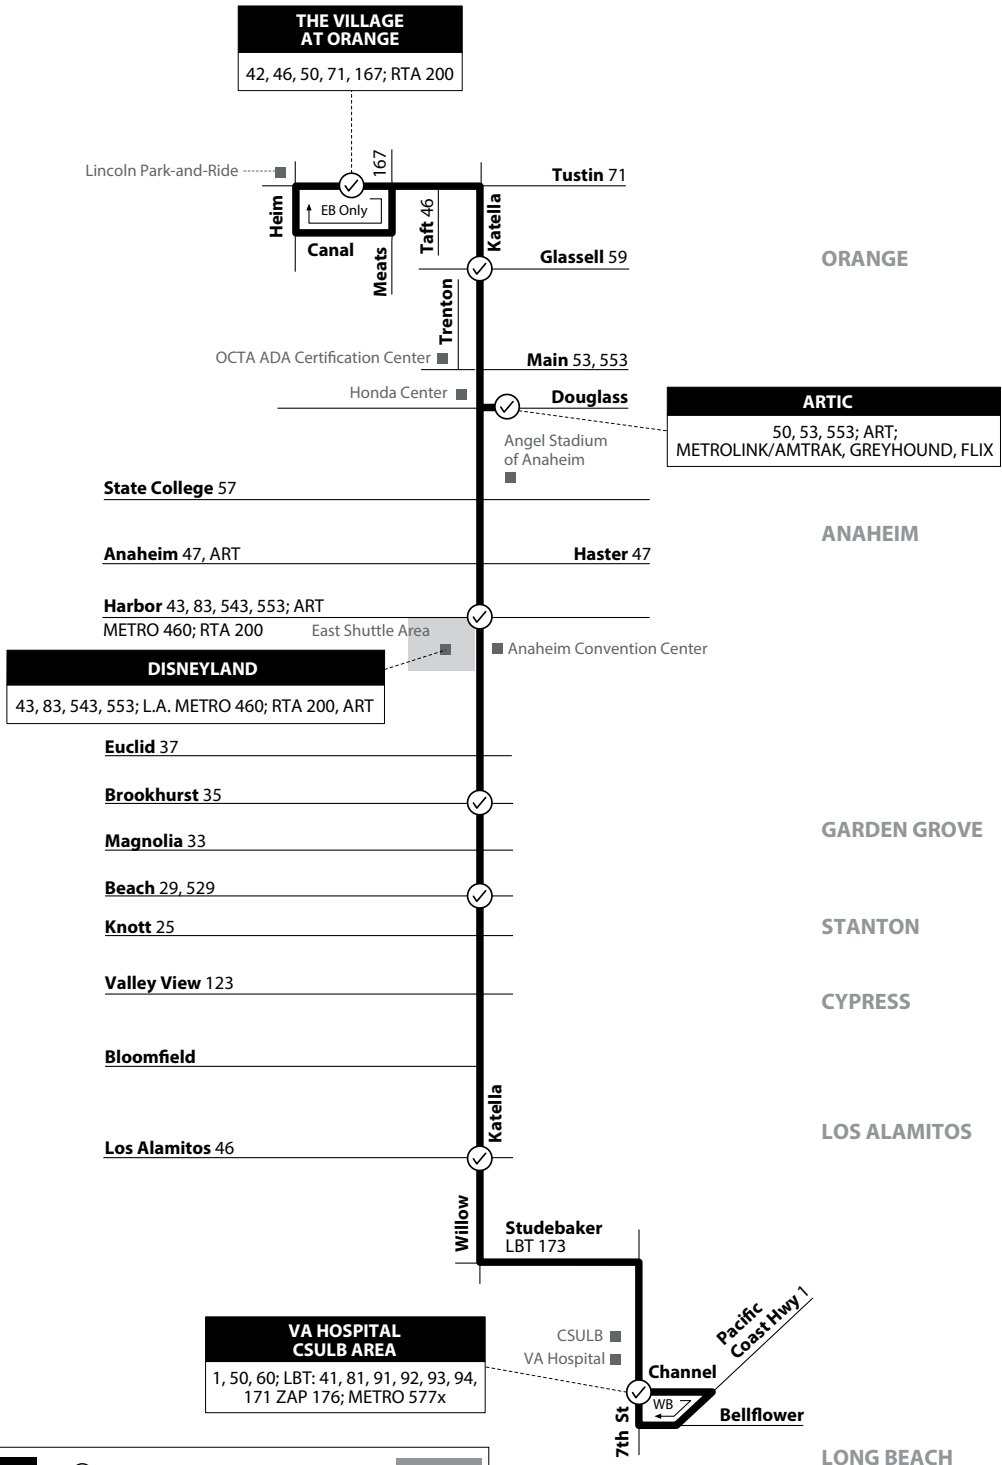

50

Long Beach to Orange via Katella Ave

**LEGEND
LEYENDA**

Route 050/041025

Scheduled Departure
 Regular Routing

METRO = Los Angeles Metro | RTA = Riverside Transit Agency
 LBT = Long Beach Transit | ART = Anaheim Resort Transit

Numbers on streets indicate transfers. *Números en la calle indican transbordos.*

Monday-Friday
EASTBOUND To: Orange

7th & Channel	Katella & Los Alamitos	Katella & Beach	Katella & Brookhurst	Katella & Harbor	Anaheim Regional Transportation Intermodal Center (ARTIC)	Katella & Glassell	Village at Orange Zone 2
4:05	4:14	4:25	4:31	4:39	4:49	4:55	5:07
4:30	4:39	4:50	4:56	5:04	5:14	5:20	5:32
4:50	4:59	5:10	5:16	5:24	5:34	5:40	5:52
5:10	5:19	5:30	5:36	5:44	5:54	6:00	6:12
5:20	5:31	5:45	5:53	6:04	6:16	6:24	6:39
5:40	5:51	6:05	6:13	6:24	6:36	6:44	6:59
6:00	6:11	6:25	6:33	6:44	6:56	7:04	7:19
6:20	6:31	6:45	6:53	7:04	7:16	7:24	7:39
6:36	6:48	7:04	7:12	7:24	7:36	7:44	7:59
6:56	7:08	7:24	7:32	7:44	7:56	8:04	8:19
7:16	7:28	7:44	7:52	8:04	8:16	8:24	8:39
7:36	7:48	8:04	8:12	8:24	8:36	8:44	8:59
7:56	8:08	8:24	8:32	8:44	8:56	9:04	9:19
8:16	8:28	8:44	8:52	9:04	9:16	9:24	9:39
8:36	8:48	9:04	9:12	9:24	9:36	9:44	9:59
8:56	9:08	9:24	9:32	9:44	9:56	10:04	10:19
9:26	9:38	9:54	10:02	10:14	10:26	10:34	10:49
9:52	10:05	10:22	10:31	10:44	10:57	11:05	11:21
10:22	10:35	10:52	11:01	11:14	11:27	11:35	11:51
10:52	11:05	11:22	11:31	11:44	11:57	12:05	12:21
11:20	11:33	11:51	12:00	12:14	12:28	12:37	12:53
11:50	12:03	12:21	12:30	12:44	12:58	1:07	1:23
12:20	12:33	12:51	1:00	1:14	1:28	1:37	1:53