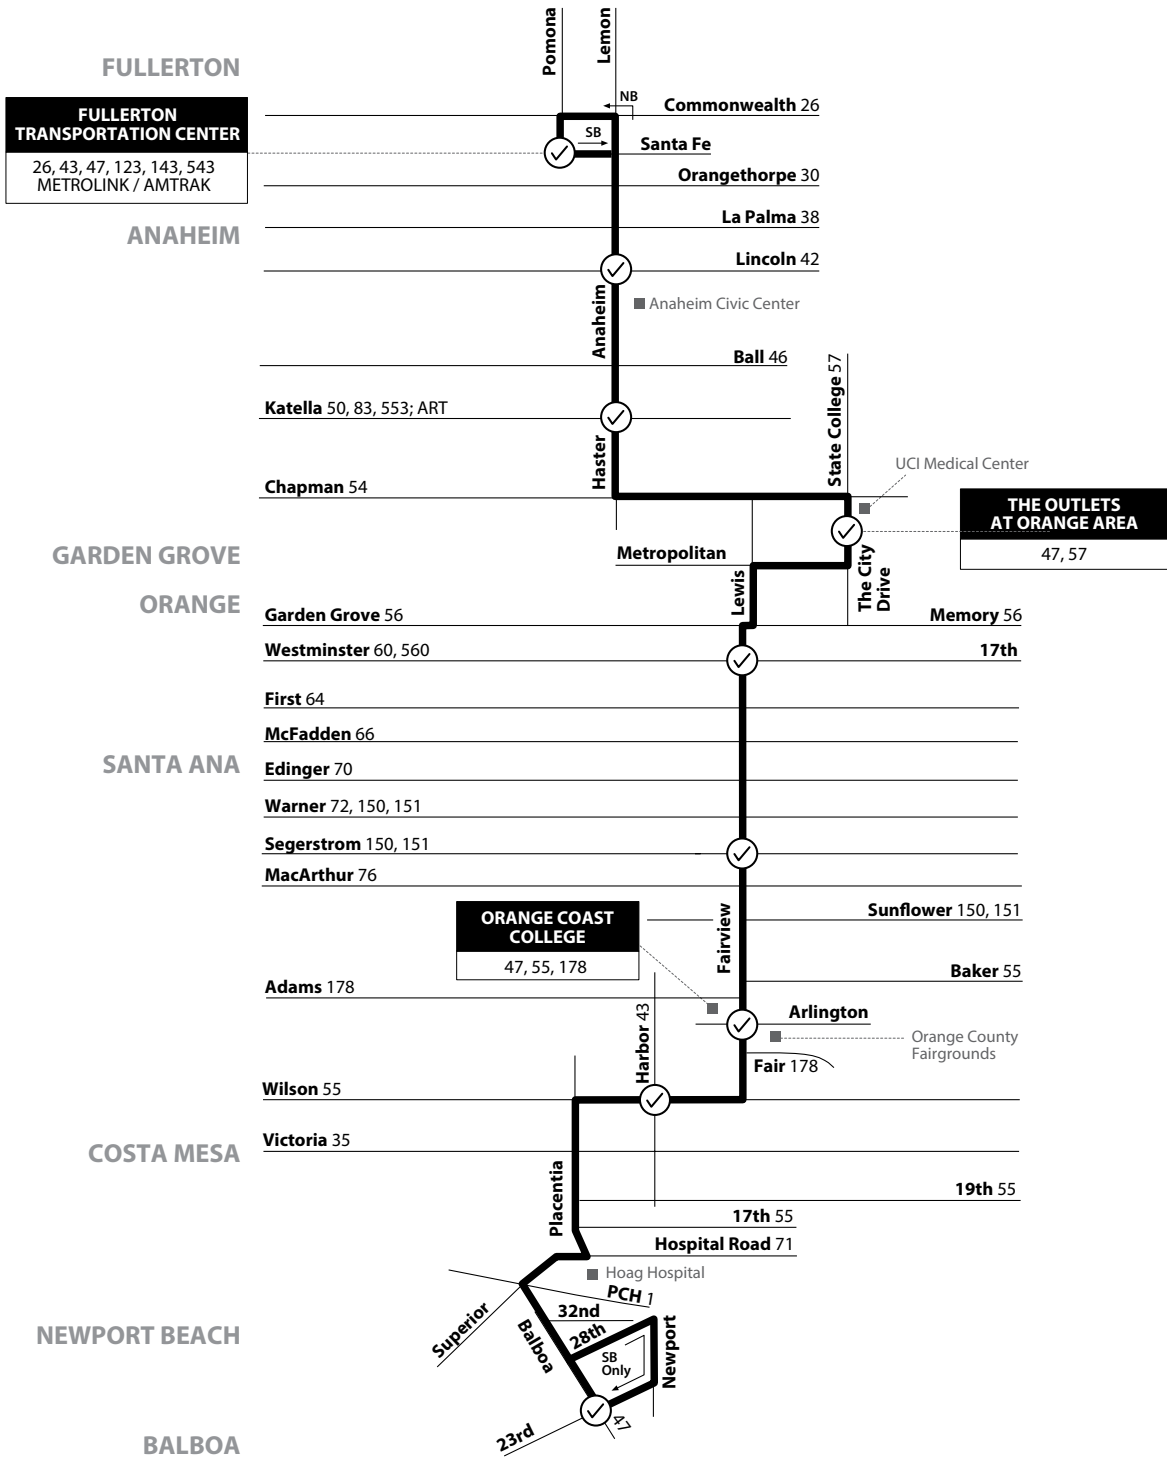

## Fullerton to Newport Beach via Anaheim Blvd / Fairview St

**LEGEND**  
**LEYENDA**

Scheduled Departure

Regular Routing

MAP NOT TO SCALE

Route 047/033125

Numbers on streets indicate transfers. *Números en la calle indican transbordos.*