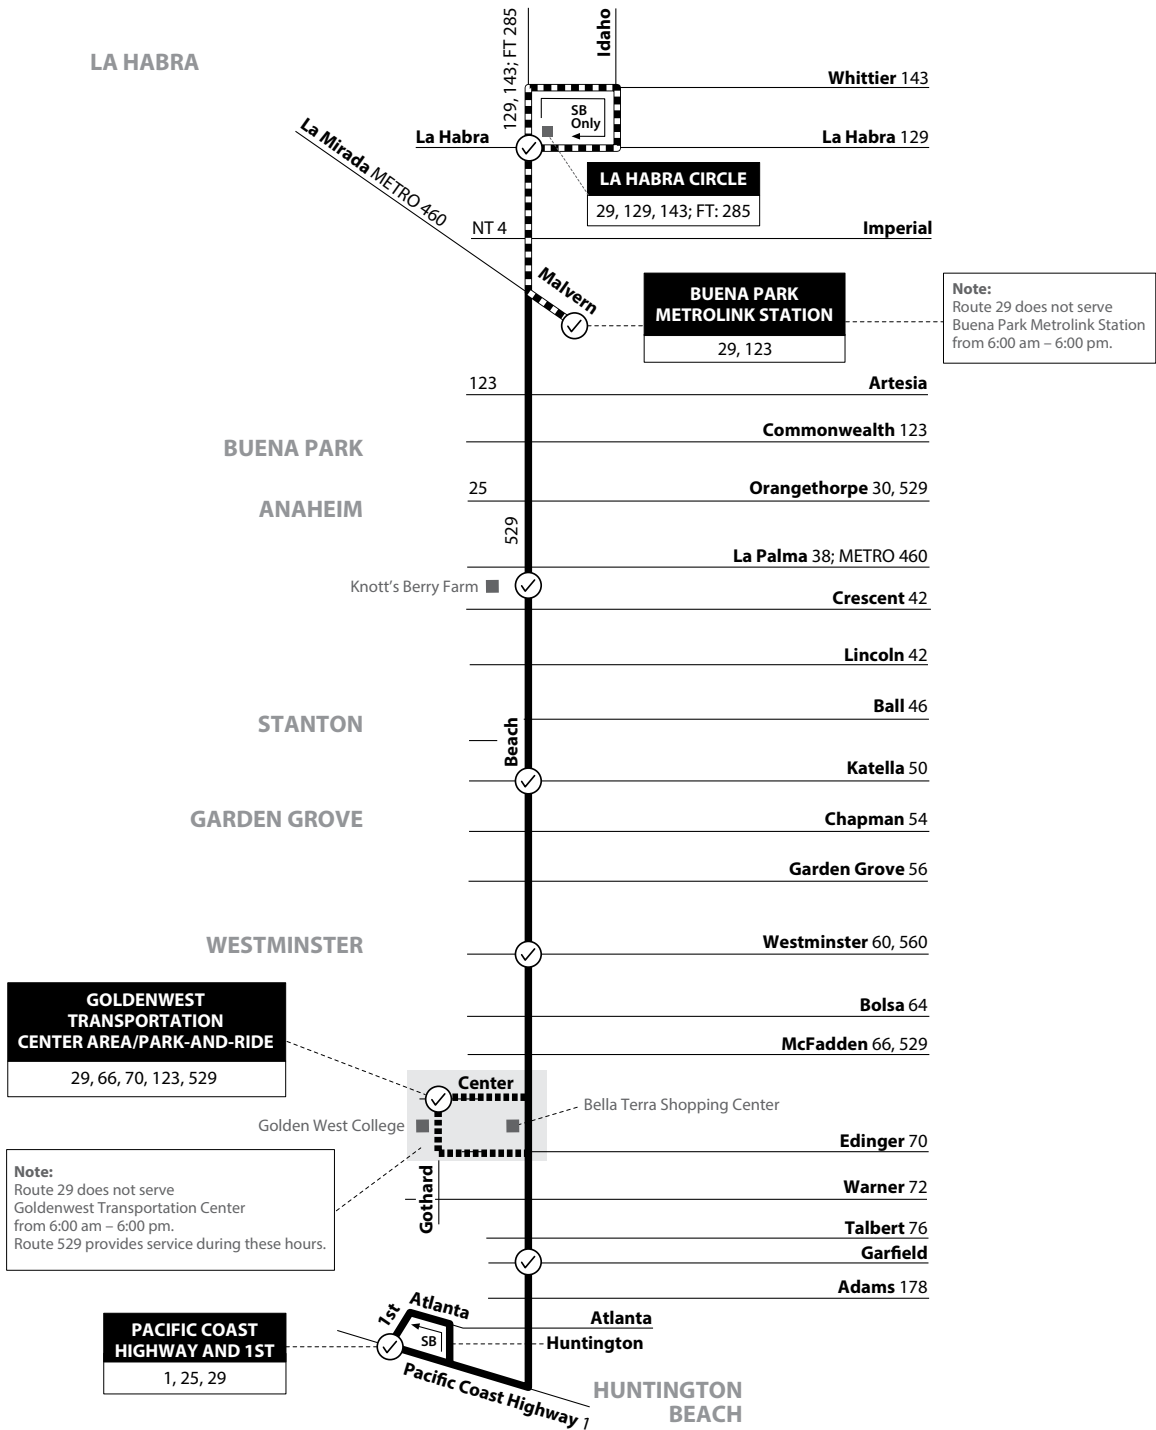

29/A

La Habra to Huntington Beach via Beach Blvd

NOTE: TAP card only accepted from La Palma to Malvern.
 NOTA: Tarjeta TAP sólo aceptada de La Palma a Malvern.

LEGEND
LEYENDA

Scheduled Departure
 Regular Routing
 No Service On Some Trips
 29A Routing

METRO = Los Angeles Metro | NT = Norwalk Transit
 FT = Foothill Transit
 Numbers on streets indicate transfers. *Números en la calle indican transbordos.*

Route 029/033125
 MAP NOT TO SCALE

Monday-Friday
NORTHBOUND To: La Habra

	Pacific Coast Hwy & 1st	Beach & Garfield	Center & Gothard	Beach & Westminster	Beach & Katella	Knotts Berry Farm	Buena Park Metrolink Station	Beach & La Habra
	4:03	4:10	4:27	4:37	4:49	5:14
	4:33	4:40	4:57	5:07	5:19	5:44
A	4:51	4:58	5:13	5:22	5:32	5:44	5:58	
A	5:26	5:33	5:48	5:57	6:07	6:19	6:33	
	5:57	6:04	6:21	6:31	6:43	7:08
A	6:14	6:21	6:36	6:45	6:55	7:07	7:21	
	6:31	6:42	7:05	7:19	7:32	7:59
	6:55	7:06	7:29	7:43	7:56	8:23
	7:19	7:30	7:53	8:07	8:20	8:47
	7:43	7:54	8:17	8:31	8:44	9:11
	8:07	8:18	8:41	8:55	9:08	9:35
	8:31	8:42	9:05	9:19	9:32	9:59
	8:55	9:06	9:29	9:43	9:56	10:23
	9:19	9:30	9:53	10:07	10:20	10:47
	9:43	9:54	10:17	10:31	10:44	11:11
	10:07	10:18	10:41	10:55	11:08	11:35
	10:22	10:34	11:04	11:19	11:35	12:04
	10:46	10:58	11:28	11:43	11:59	12:28
	11:10	11:22	11:52	12:07	12:23	12:52
	11:34	11:46	12:16	12:31	12:47	1:16
	11:58	12:10	12:40	12:55	1:11	1:40
	12:22	12:34	1:04	1:19	1:35	2:04
	12:46	12:58	1:28	1:43	1:59	2:28