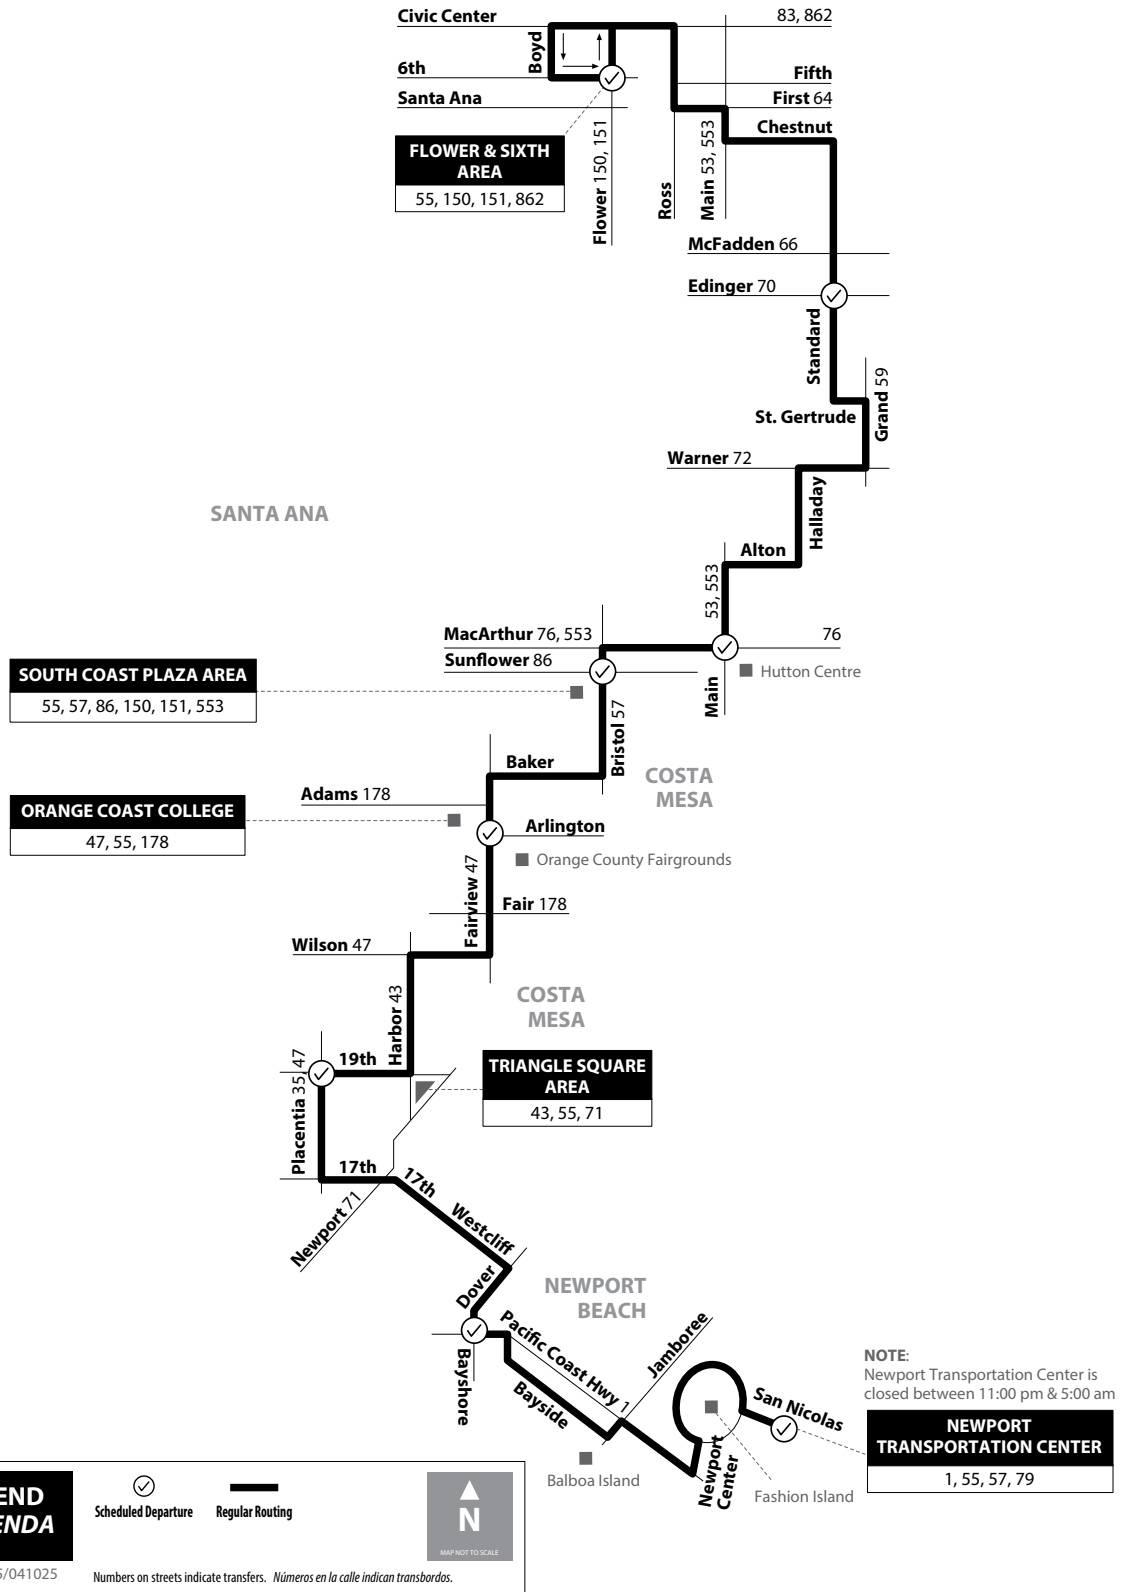

Santa Ana to Newport Beach
via Standard Ave / Bristol St / Fairview St / 17th St

55

Monday-Friday

NORTHBOUND To: Santa Ana

Newport Transportation Center	Dover & Pacific Coast Hwy	Placentia & 19th	Fairview & Arlington	Bristol & Sunflower	Main & MacArthur (Santa Ana)	Standard & Edinger	Flower & 6th
4:25	4:35	4:45	4:57	5:07	5:15	5:27	5:47
4:46	4:57	5:08	5:24	5:37	5:45	6:00	6:20
5:16	5:27	5:38	5:54	6:07	6:15	6:30	6:50
5:46	5:57	6:08	6:24	6:37	6:45	7:00	7:20
6:12	6:24	6:37	6:55	7:07	7:15	7:30	7:54
6:42	6:54	7:07	7:25	7:37	7:45	8:00	8:24
7:12	7:24	7:37	7:55	8:07	8:15	8:30	8:54
7:42	7:54	8:07	8:25	8:37	8:45	9:00	9:24
8:12	8:24	8:37	8:55	9:07	9:15	9:30	9:54
8:42	8:54	9:07	9:25	9:37	9:45	10:00	10:24
9:12	9:24	9:37	9:55	10:07	10:15	10:30	10:54
9:42	9:54	10:07	10:25	10:37	10:45	11:00	11:24
10:02	10:16	10:31	10:51	11:07	11:15	11:32	11:55
10:33	10:47	11:02	11:22	11:38	11:46	12:03	12:26
11:02	11:16	11:31	11:51	12:07	12:15	12:32	12:55
11:32	11:46	12:01	12:21	12:37	12:45	1:02	1:25
11:59	12:13	12:30	12:51	1:07	1:15	1:32	1:55
12:29	12:43	1:00	1:21	1:37	1:45	2:02	2:25
12:59	1:13	1:30	1:51	2:07	2:15	2:32	2:55
1:29	1:43	2:00	2:21	2:37	2:45	3:02	3:25