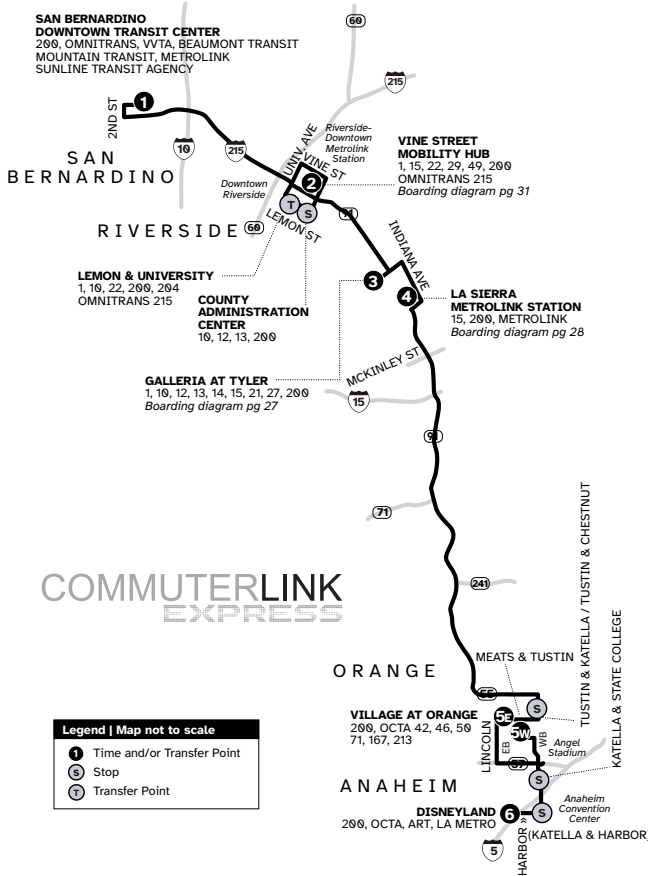

RTA ROUTE 200

200 SAN BERNARDINO - RIVERSIDE - ANAHEIM

200 WESTBOUND TO ANAHEIM | WEEKDAYS

SAN BERNARDINO DOWNTOWN TRANSIT CENTER	VINE STREET MOBILITY HUB	GALLERIA AT TYLER	LA SIERRA METROLINK STATION	MEATS & TUSTIN	DISNEYLAND
1	2	3	4	5W	6
4:05	4:31	4:43	4:53	5:26	5:48
5:15	5:41	5:53	6:03	6:47	7:09
6:20	6:48	7:00	7:15	7:55	8:19
7:20	7:48	8:04	8:15	8:51	9:14
8:20	8:48	9:04	9:15	9:51	10:14
9:40	10:08	10:24	10:35	11:11	11:34
11:12	11:44	12:03	12:12	12:48	1:13
12:45	1:17	1:36	1:45	2:21	2:46
2:18	2:53	3:12	3:22	3:58	4:23
4:18	4:53	5:14	5:24	6:00	6:25
6:00	6:29	6:47	6:57	7:30	7:58
7:18	7:44	7:59	8:09	8:39	9:04
8:10	8:36	8:51	8:59	9:29	9:52

200 EASTBOUND TO SAN BERNARDINO | WEEKDAYS

DISNEYLAND	VILLAGE AT ORANGE	LA SIERRA METROLINK STATION	GALLERIA AT TYLER	VINE STREET MOBILITY HUB	SAN BERNARDINO DOWNTOWN TRANSIT CENTER
6	5E	4	3	2	1
6:15	6:43	7:20	7:28	7:53	8:10
7:35	8:04	8:41	8:49	9:13	9:30
8:55	9:24	10:01	10:09	10:36	10:53
9:45	10:14	10:51	10:59	11:23	11:40
10:37	11:06	11:43	11:51	12:18	12:35
12:02	12:31	1:08	1:16	1:49	2:06
1:45	2:15	3:02	3:11	3:41	4:05
3:10	3:40	4:42	4:51	5:28	5:50
4:45	5:19	6:14	6:23	6:48	7:05
6:46	7:14	7:56	8:05	8:30	8:47
8:20	8:46	9:22	9:31	9:54	10:09

200 WESTBOUND TO ANAHEIM | WEEKENDS

SAN BERNARDINO DOWNTOWN TRANSIT CENTER	VINE STREET MOBILITY HUB	GALLERIA AT TYLER	LA SIERRA METROLINK STATION	MEATS & TUSTIN	DISNEYLAND
1	2	3	4	5W	6
6:00	6:25	6:45	6:53	7:25	7:47
7:36	8:01	8:21	8:29	9:04	9:26
9:11	9:36	9:56	10:04	10:39	11:01
10:45	11:11	11:31	11:39	12:17	12:41
12:20	12:49	1:09	1:17	1:55	2:19
2:15	2:44	3:04	3:12	3:50	4:14
3:30	3:55	4:15	4:23	4:59	5:23
5:30	5:55	6:15	6:23	6:57	7:21
7:30	7:55	8:13	8:21	8:53	9:15

200 EASTBOUND TO SAN BERNARDINO | WEEKENDS

DISNEYLAND	VILLAGE AT ORANGE	LA SIERRA METROLINK STATION	GALLERIA AT TYLER	VINE STREET MOBILITY HUB	SAN BERNARDINO DOWNTOWN TRANSIT CENTER
6	5E	4	3	2	1
8:28	8:56	9:32	9:39	10:02	10:20
10:07	10:35	11:11	11:19	11:42	12:00
11:42	12:10	12:46	12:55	1:18	1:36
1:12	1:40	2:16	2:27	2:53	3:11
2:53	3:21	3:59	4:08	4:31	4:49
4:48	5:16	5:54	6:02	6:25	6:43
6:04	6:29	7:07	7:15	7:38	7:56
8:15	8:40	9:14	9:21	9:44	10:02
10:15	10:40	11:13	11:19	11:38	11:56

Routing and times are subject to change. For current schedules and additional information, please visit www.metro.net