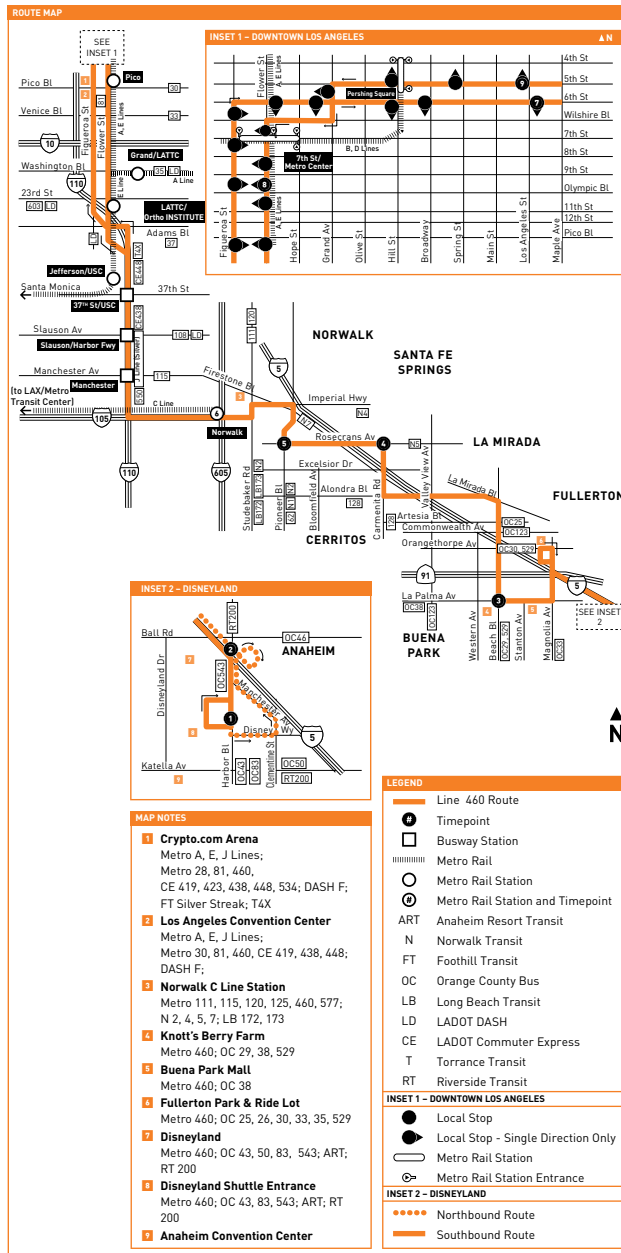

Routing and times are subject to change. For current schedules and additional information, please visit www.metro.net

METRO BUS 460

Monday through Friday

Effective Dec 15 2024

460

Northbound - Westbound Al Norte - Al Oeste (Approximate Times / Tiempos Aproximados)

ANAHEIM		BUENA PARK		NORWALK		LOS ANGELES	
1	2	3	4	5	6	7	
Disneyland	Manchester & Harbor	Knott's Berry Farm	Rosecrans & Carmentia	Pioneer & Rosecrans	Norwalk Station	6th & Los Angeles	
3:57A	4:01A	4:18A	4:39A	4:47A	5:00A	5:35A	
4:45	4:49	5:06	5:28	5:36	5:50	6:27	
5:01	5:06	5:24	5:47	5:55	6:10	6:50	
5:22	5:27	5:46	6:09	6:18	6:33	7:18	
5:46	5:51	6:10	6:34	6:43	6:59	7:48	
6:16	6:21	6:40	7:04	7:14	7:30	8:19	
6:47	6:52	7:12	7:38	7:48	8:05	8:51	
7:20	7:26	7:47	8:14	8:24	8:40	9:23	
7:56	8:02	8:22	8:49	8:59	9:15	9:53	
8:31	8:37	8:57	9:24	9:34	9:50	10:28	
9:06	9:12	9:32	9:59	10:09	10:25	11:03	
9:39	9:45	10:06	10:33	10:43	11:00	11:38	
10:10	10:16	10:39	11:07	11:17	11:35	12:14P	
10:45	10:51	11:14	11:42	11:52	12:10P	12:49	
11:20	11:26	11:49	12:17P	12:27P	12:45	1:24	
11:51	11:57	12:20P	12:48	12:58	1:16	1:55	
12:29P	12:35P	12:58	1:27	1:37	1:55	2:35	
1:00	1:06	1:29	1:58	2:09	2:27	3:08	
1:29	1:35	1:58	2:28	2:39	2:57	3:38	
1:59	2:05	2:28	2:58	3:09	3:27	4:11	
2:19	2:25	2:48	3:18	3:29	3:47	4:32	
2:38	2:44	3:07	3:38	3:49	4:07	4:51	
2:56	3:02	3:27	3:58	4:09	4:27	5:12	
3:16	3:22	3:47	4:18	4:29	4:47	5:32	
3:35	3:41	4:06	4:37	4:48	5:06	5:51	
3:56	4:02	4:27	4:58	5:09	5:27	6:11	
4:22	4:28	4:54	5:25	5:35	5:52	6:35	
4:48	4:54	5:20	5:51	6:01	6:18	6:58	
5:23	5:29	5:55	6:23	6:32	6:48	7:25	
5:56	6:02	6:27	6:54	7:03	7:18	7:54	
6:31	6:37	6:59	7:25	7:33	7:48	8:24	
7:06	7:10	7:32	7:58	8:06	8:20	8:55	
7:37	7:43	8:05	8:30	8:38	8:51	9:24	
8:12	8:18	8:39	9:04	9:12	9:25	10:00	
8:50	8:56	9:15	9:39	9:47	10:00	10:34	
9:35	9:41	10:00	10:23	10:31	10:44	11:18	
10:22	10:28	10:45	11:08	11:15	11:28	12:02A	
11:22	11:27	11:43	12:03A	12:10A	12:23A	12:57	
12:19A	12:23A	12:39A	12:59	1:06	1:19	1:53	