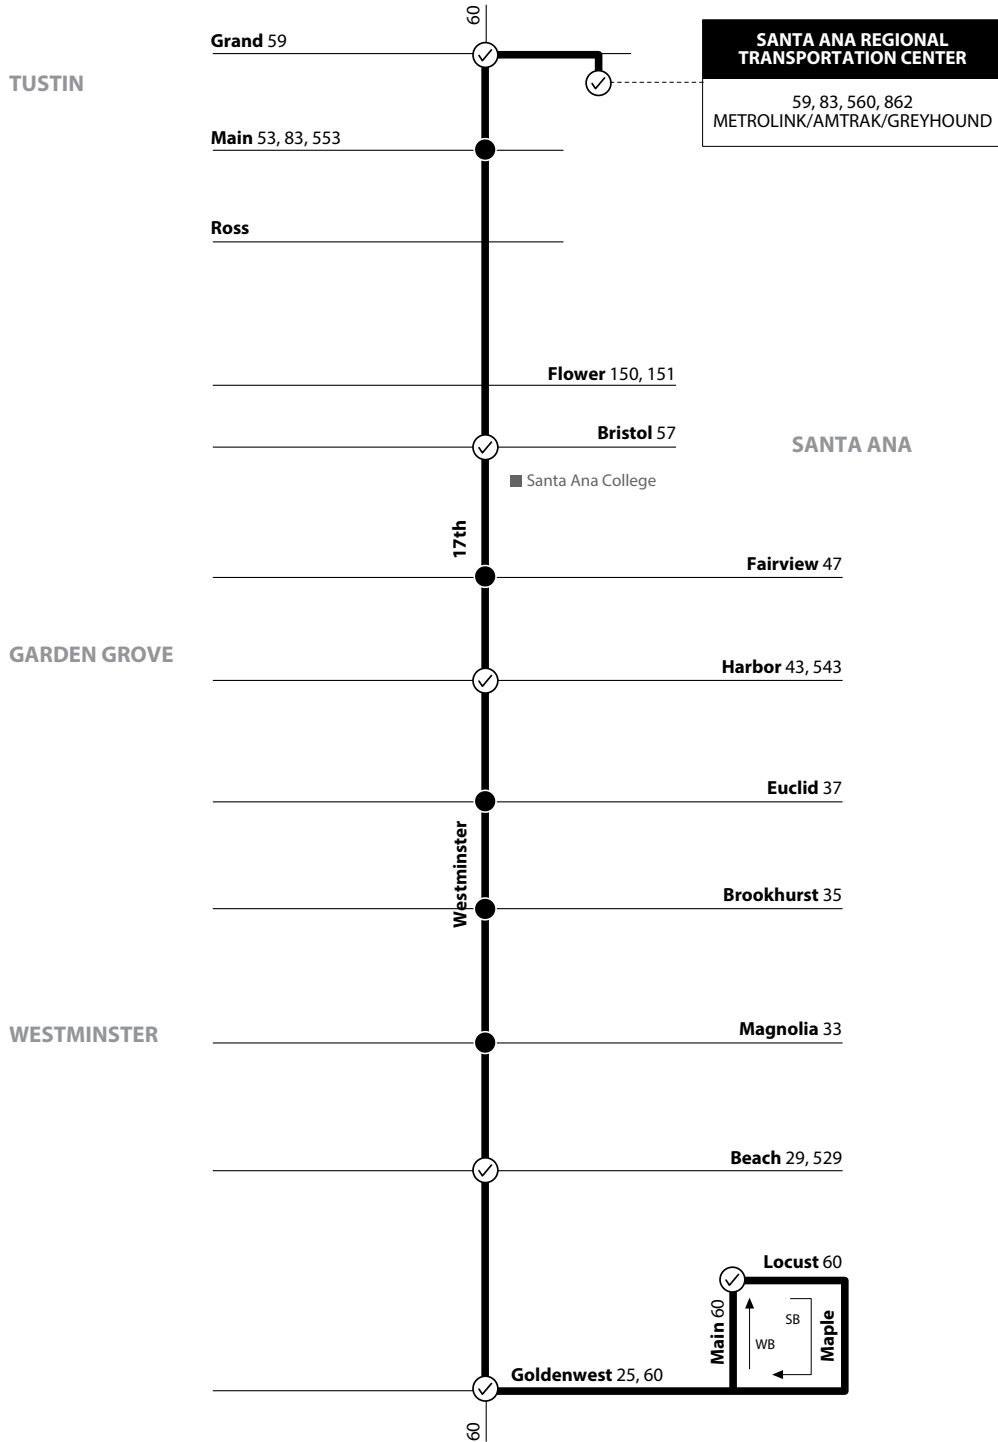

560

Santa Ana to Westminster via 17th St / Westminster Ave

NOTE: No weekend service.
NOTA: No hay servicio los fines de semana.

LEGEND
LEYENDA

Scheduled
Departure

Regular
Routing

MAP NOT TO SCALE

Route 560/102124

Numbers on streets indicate transfers. *Números en la calle indican transbordos.*

Route 560 is a limited-stop route, making stops only at time check points and other designated stops .

NOTE: No weekend service.
 NOTA: No hay servicio los fines de semana.

Monday - Friday
WESTBOUND To: Westminster

Santa Ana Regional Transportation Center	17th & Grand	17th & Bristol	Westminster & Harbor	Westminster & Beach	Main & Locust
5:56	6:02	6:09	6:15	6:29	6:36
6:20	6:26	6:33	6:39	6:53	7:00
6:44	6:50	6:57	7:03	7:17	7:24
7:05	7:11	7:19	7:27	7:44	7:51
7:29	7:35	7:43	7:51	8:08	8:15
7:53	7:59	8:07	8:15	8:32	8:39
8:17	8:23	8:31	8:39	8:56	9:03
8:41	8:47	8:55	9:03	9:20	9:27
9:05	9:11	9:19	9:27	9:44	9:51
9:29	9:35	9:43	9:51	10:08	10:15
9:53	9:59	10:07	10:15	10:32	10:39
10:17	10:23	10:31	10:39	10:56	11:03
10:41	10:47	10:55	11:03	11:20	11:27
11:05	11:11	11:19	11:27	11:44	11:51
11:29	11:35	11:43	11:51	12:08	12:15
11:53	11:59	12:07	12:15	12:32	12:39
12:17	12:23	12:31	12:39	12:55	1:02
12:41	12:47	12:55	1:03	1:19	1:26
1:05	1:11	1:19	1:27	1:43	1:50
1:29	1:35	1:43	1:51	2:07	2:14
1:53	1:59	2:07	2:15	2:31	2:38
2:16	2:22	2:31	2:39	2:56	3:05
2:40	2:46	2:55	3:03	3:20	3:29
3:04	3:10	3:19	3:27	3:44	3:53
3:25	3:31	3:41	3:51	4:09	4:19
3:49	3:55	4:05	4:15	4:33	4:43
4:13	4:19	4:29	4:39	4:57	5:07
4:37	4:43	4:53	5:03	5:21	5:31
5:01	5:08	5:18	5:27	5:44	5:54
5:25	5:32	5:42	5:51	6:08	6:18
5:49	5:56	6:06	6:15	6:32	6:42
6:14	6:20	6:30	6:39	6:56	7:06