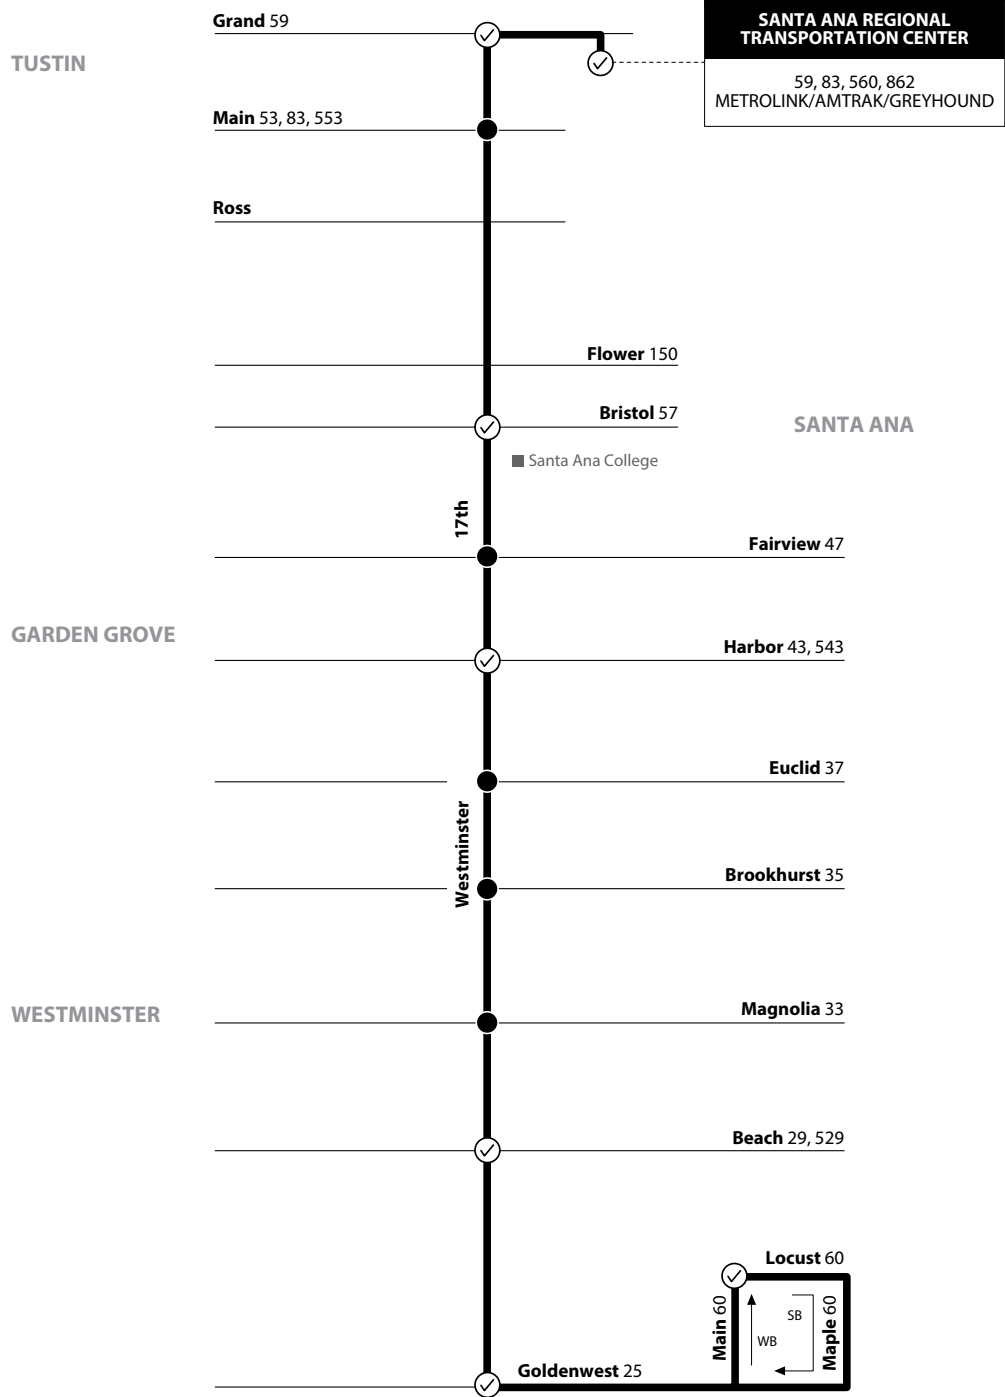

# 560

**LEGEND**  
**LEYENDA**

Route 560/032323

Numbers on streets indicate transfers. *Números en la calle indican transbordos.*

Scheduled Departure  
 Regular Routing

N  
MAP NOT TO SCALE

Route 560 is a limited-stop route, making stops only at time check points and other designated stops .

**Monday - Friday**  
**WESTBOUND To: Westminster**

Santa Ana Regional Transportation Center	17th & Grand	17th & Bristol	Westminster & Harbor	Westminster & Beach	Goldenwest & Westminster	Locust & Main
5:56	6:02	6:09	6:15	6:29	6:32	6:36
6:20	6:26	6:33	6:39	6:53	6:56	7:00
6:44	6:50	6:57	7:03	7:17	7:20	7:24
7:05	7:11	7:19	7:27	7:44	7:47	7:51
7:29	7:35	7:43	7:51	8:08	8:12	8:15
7:53	7:59	8:07	8:15	8:32	8:36	8:39
8:17	8:23	8:31	8:39	8:56	9:00	9:03
8:41	8:47	8:55	9:03	9:20	9:24	9:27
9:05	9:11	9:19	9:27	9:44	9:48	9:51
9:29	9:35	9:43	9:51	10:08	10:12	10:15
9:53	9:59	10:07	10:15	10:32	10:36	10:39
10:17	10:23	10:31	10:39	10:56	11:00	11:03
10:41	10:47	10:55	11:03	11:20	11:24	11:27
11:05	11:11	11:19	11:27	11:44	11:48	11:51
11:29	11:35	11:43	11:51	12:08	12:12	12:15
11:53	11:59	12:07	12:15	12:32	12:36	12:39
12:17	12:23	12:31	12:39	12:55	12:59	1:02
12:41	12:47	12:55	1:03	1:19	1:23	1:26
1:05	1:11	1:19	1:27	1:43	1:47	1:50
1:29	1:35	1:43	1:51	2:07	2:11	2:14
1:53	1:59	2:07	2:15	2:31	2:36	2:40
2:16	2:22	2:31	2:39	2:56	3:01	3:05
2:40	2:46	2:55	3:03	3:20	3:25	3:29
3:04	3:10	3:19	3:27	3:44	3:49	3:53
3:25	3:31	3:41	3:51	4:09	4:14	4:18
3:49	3:55	4:05	4:15	4:33	4:39	4:42
4:13	4:19	4:29	4:39	4:57	5:03	5:07
4:37	4:43	4:53	5:03	5:21	5:27	5:31
5:01	5:08	5:18	5:27	5:44	5:50	5:54
5:25	5:32	5:42	5:51	6:08	6:14	6:18
5:49	5:56	6:06	6:15	6:32	6:38	6:42
6:14	6:20	6:30	6:39	6:56	7:02	7:06