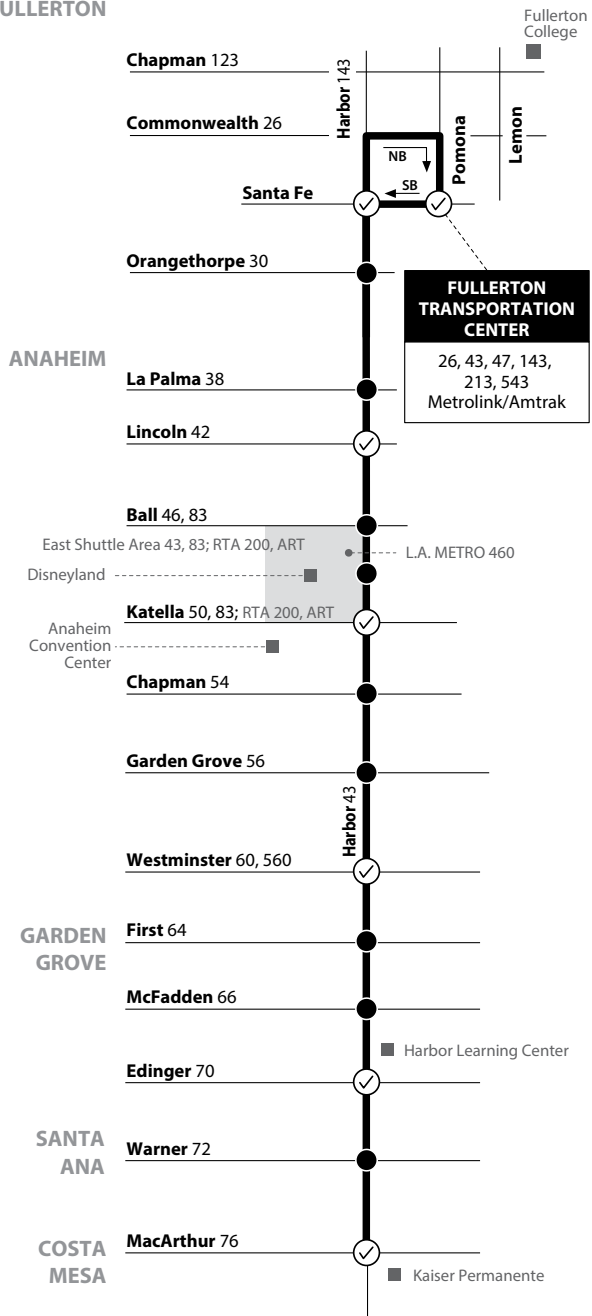

FULLERTON

Route 543 is a limited-stop route, making stops only at time check points (✓) and other designated stops (●).

LEGEND
LEYENDA

Route 543/111519

Scheduled Departure
 Regular Routing

METRO = Los Angeles Metro

MAP NOT TO SCALE.

Numbers on streets indicate transfers. Números en la calle indican transbordos.

All Days

NORTHBOUND To:

Fullerton Transportation Center

Harbor & MacArthur	Harbor & Edinger	Harbor & Westminster	Harbor & Katella	Harbor & Lincoln	Fullerton Transportation Center
6:52	6:56	7:04	7:17	7:27	7:38
7:18	7:22	7:30	7:43	7:53	8:05
7:44	7:48	7:56	8:09	8:19	8:31
8:09	8:14	8:22	8:36	8:46	9:00
8:35	8:40	8:48	9:02	9:12	9:26
9:01	9:06	9:14	9:28	9:38	9:52
9:26	9:31	9:39	9:53	10:03	10:17
9:52	9:57	10:05	10:19	10:29	10:43
10:18	10:23	10:31	10:45	10:55	11:09
10:44	10:49	10:57	11:11	11:21	11:35
11:10	11:15	11:23	11:37	11:47	12:01
11:34	11:39	11:48	12:03	12:13	12:27
12:02	12:07	12:16	12:31	12:41	12:55
12:28	12:33	12:42	12:57	1:07	1:21
12:54	12:59	1:08	1:23	1:33	1:47
1:20	1:25	1:34	1:49	1:59	2:13
1:46	1:51	2:00	2:15	2:25	2:39
2:12	2:17	2:26	2:41	2:51	3:05
2:38	2:43	2:52	3:07	3:17	3:31
3:04	3:09	3:18	3:33	3:43	3:57
3:30	3:35	3:44	3:59	4:09	4:23
3:56	4:01	4:10	4:25	4:35	4:49
4:22	4:27	4:36	4:51	5:01	5:15
4:48	4:53	5:02	5:18	5:28	5:41
5:14	5:19	5:28	5:44	5:54	6:07
5:40	5:45	5:54	6:10	6:20	6:33
6:06	6:11	6:20	6:36	6:46	6:59