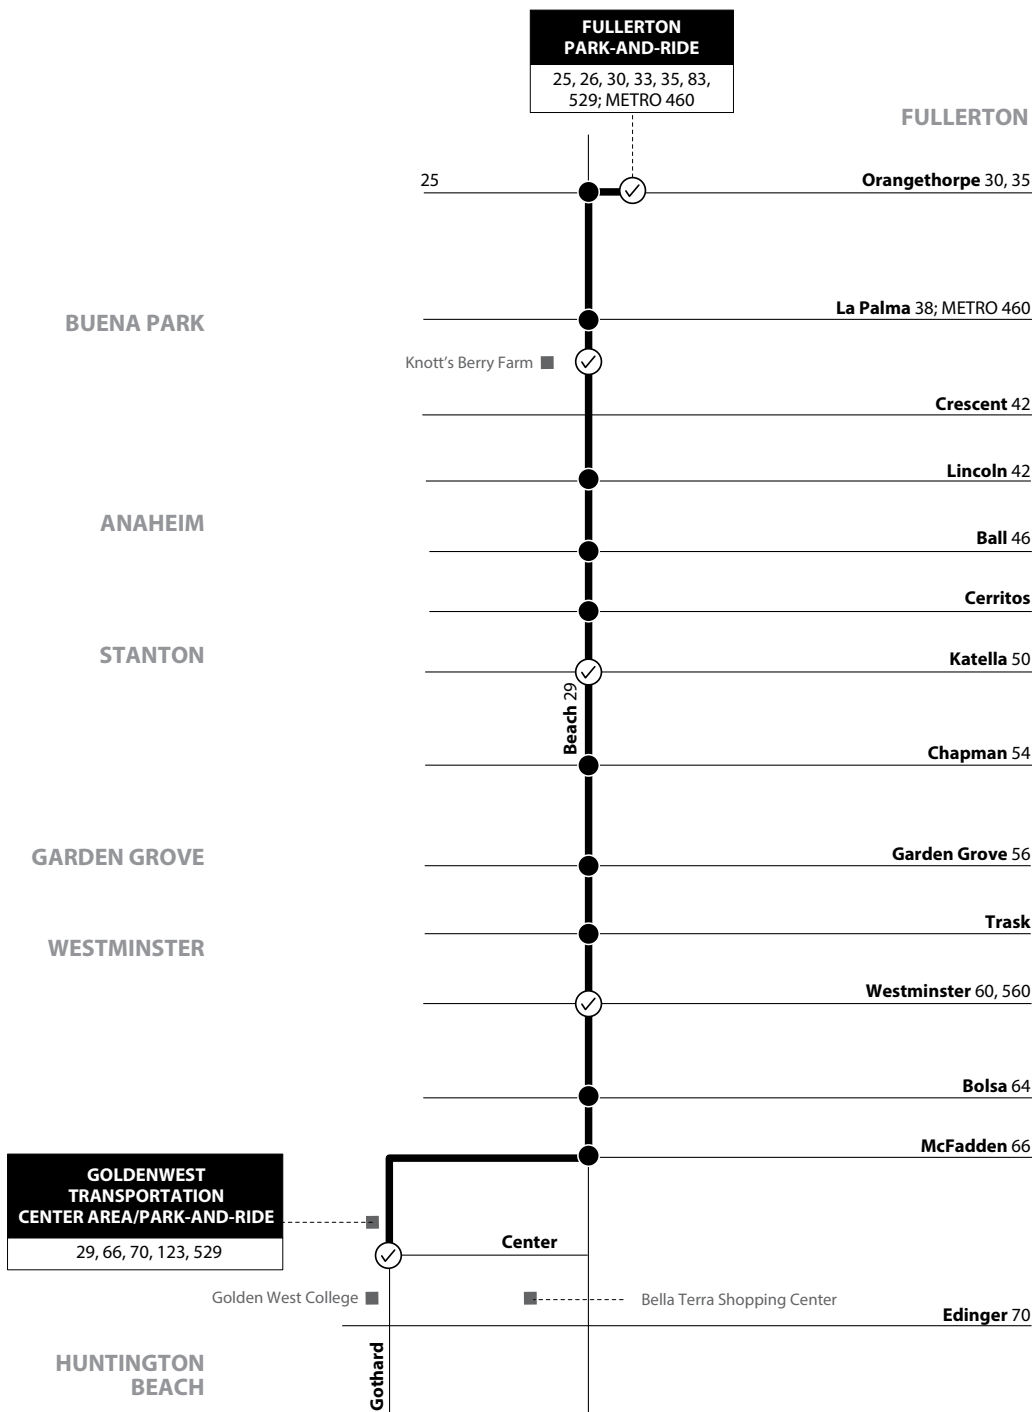

529

Fullerton to Huntington Beach

via Beach Blvd

NOTE: No weekend service.

NOTA: No hay servicio los fines de semana.

LEGEND
LEYENDA

Route 529/072124

METRO = Los Angeles Metro

Numbers on streets indicate transfers. *Números en la calle indican transbordos.*

Scheduled Departure
 Regular Routing

N
MAP NOT TO SCALE

Route 529 is a limited-stop route, making stops only at time check points and other designated stops .

Monday - Friday
SOUTHBOUND To: Huntington Beach

Fullerton Park-and-Ride	Knotts Berry Farm	Beach & Katella	Beach & Westminster	Goldenwest Transportation Center
6:01	6:09	6:19	6:29	6:36
6:24	6:33	6:43	6:53	7:01
6:47	6:56	7:07	7:20	7:29
7:11	7:20	7:31	7:44	7:53
7:35	7:44	7:55	8:08	8:17
7:59	8:08	8:19	8:32	8:41
8:23	8:32	8:43	8:56	9:05
8:47	8:56	9:07	9:19	9:27
9:11	9:20	9:31	9:43	9:51
9:39	9:49	10:01	10:12	10:20
10:07	10:17	10:29	10:40	10:48
10:39	10:49	11:01	11:12	11:20
11:09	11:19	11:31	11:43	11:51
11:39	11:49	12:01	12:13	12:21
12:07	12:17	12:29	12:41	12:49
12:39	12:49	1:01	1:13	1:21
1:09	1:19	1:31	1:45	1:53
1:39	1:49	2:01	2:15	2:23
2:07	2:17	2:29	2:43	2:51
2:36	2:46	2:57	3:11	3:19
3:03	3:13	3:24	3:38	3:46
3:29	3:39	3:50	4:02	4:10
3:55	4:05	4:16	4:28	4:36
4:22	4:32	4:43	4:56	5:04
4:48	4:58	5:09	5:22	5:30
5:14	5:24	5:35	5:47	5:54
5:40	5:50	6:01	6:13	6:20
6:06	6:16	6:27	6:39	6:46