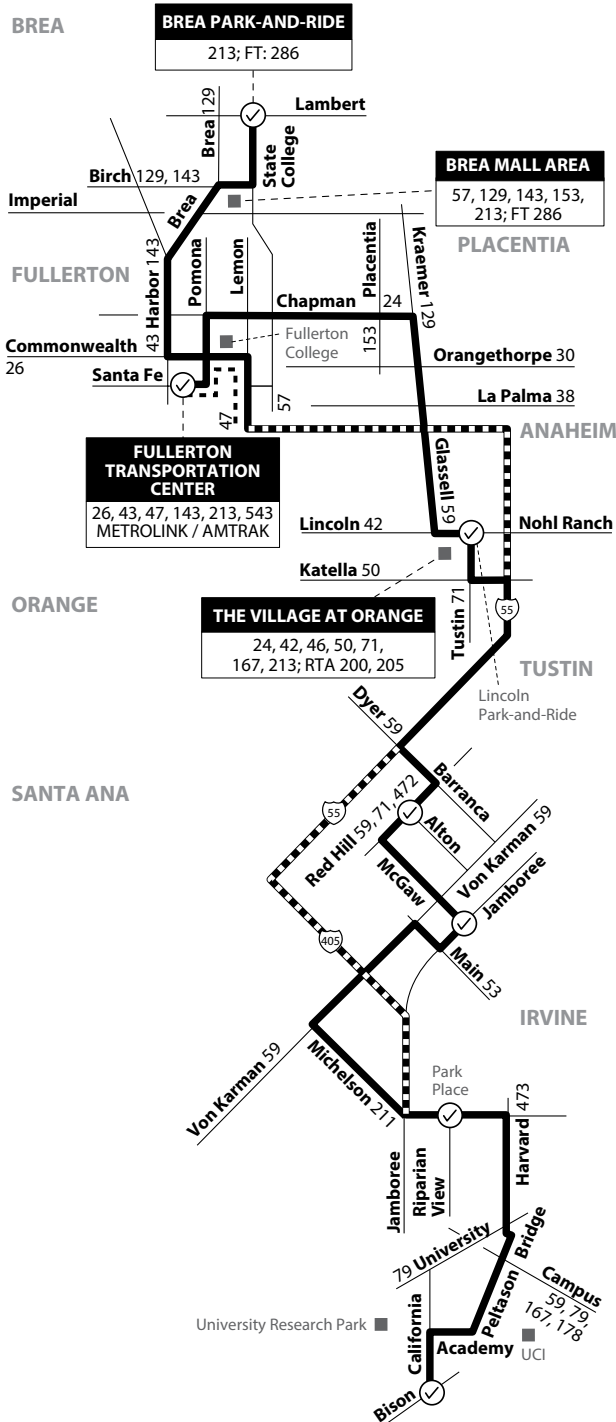

213/A

Brea to Irvine Express via 55 Fwy

NOTE: No weekend service.
NOTA: No hay servicio los fines de semana.

LEGEND
LEYENDA

Scheduled Departure
 Regular Routing
 No Stops
 Operates Alternative Routing

FT = Foothill Transit | RTA = Riverside Transit Agency

Route 213/082818

Numbers on streets indicate transfers. *Números en la calle indican transbordos.*

Monday - Friday SOUTHBOUND To: Irvine

	State College & Lambert	Fullerton Transportation Center	Kraemer & Chapman	Tustin & Lincoln	Red Hill & Alton (F)	Jamboree & McGaw (F)	Park Place (F)	California & Bison (F)	
	5:21	5:39	5:51	6:06	6:30	6:37	6:46	6:59	AM
	5:43	6:01	6:13	6:28	6:56	7:03	7:13	7:28	
	6:08	6:26	6:38	6:53	7:24	7:31	7:43	7:58	
A	6:13	6:31	7:09	7:22	

F = Times are approximate/*Los horarios son aproximados.*
A = Operates alternate routing/*Opera una ruta alternativa.*

Monday - Friday NORTHBOUND To: Brea

	California & Bison	Park Place	McGaw & Jamboree	Red Hill & Alton	Lincoln & Tustin	Chapman & Kraemer	Fullerton Transportation Center (F)	State College & Lambert (F)	
	4:08	4:24	4:35	4:44	5:23	5:38	5:53	6:16	PM
A	4:13	4:25	5:08	5:31	
	4:33	4:47	4:59	5:07	5:49	6:03	6:16	6:38	
	5:08	5:25	5:43	5:52	6:24	6:37	6:50	7:12	

F = Times are approximate/*Los horarios son aproximados.*
A = Operates alternate routing/*Opera una ruta alternativa.*