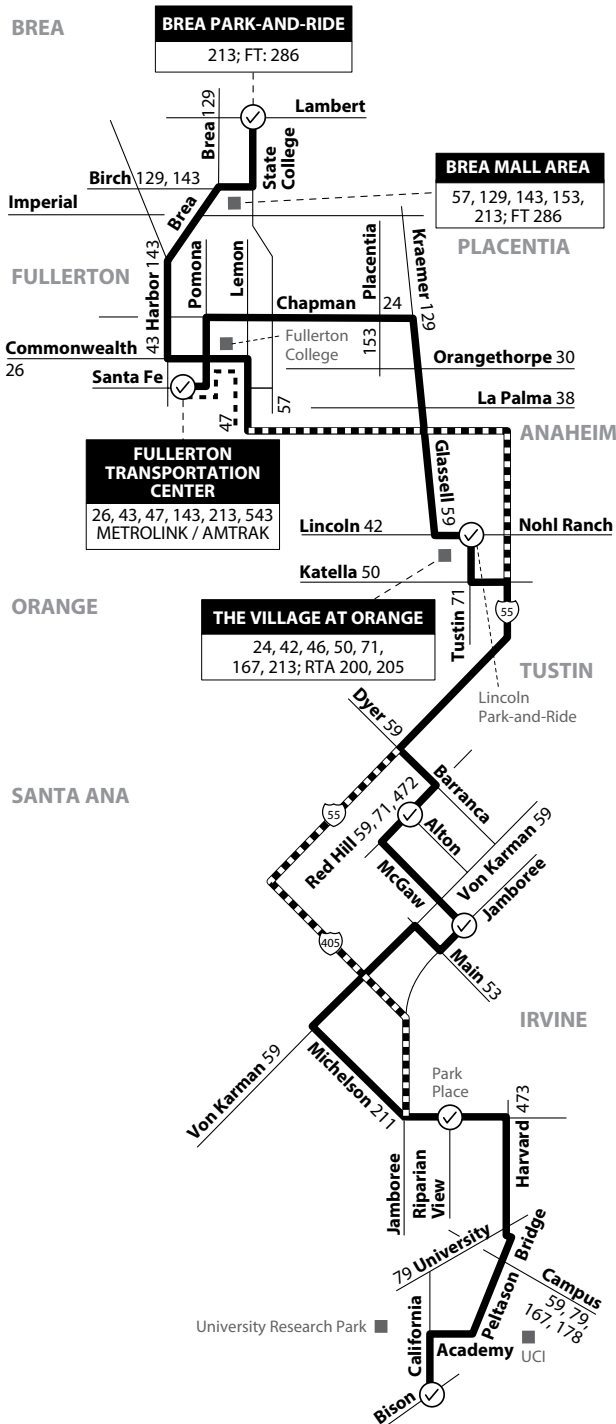

213/A

Brea to Irvine Express via 55 Fwy

NOTE: No weekend service.
NOTA: No hay servicio los fines de semana.

LEGEND
LEYENDA

Scheduled Departure
 Regular Routing
 No Stops
 Operates Alternative Routing

FT = Foothill Transit | **RTA** = Riverside Transit Agency

Route 213/082818

Numbers on streets indicate transfers. *Números en la calle indican transbordos.*

Monday - Friday SOUTHBOUND To: Irvine

State College & Lambert	Fullerton Transportation Center	Kraemer & Chapman	Tustin & Lincoln	Red Hill & Alton (F)	Jamboree & McGaw (F)	Park Place (F)	California & Bison (F)	
5:21	5:39	5:51	6:06	6:30	6:37	6:46	6:59	AM
5:43	6:01	6:13	6:28	6:56	7:03	7:13	7:28	
6:08	6:26	6:38	6:53	7:24	7:31	7:43	7:58	
A 6:13	6:31	7:09	7:22	

F = Times are approximate/*Los horarios son aproximados.*
A = Operates alternate routing/*Opera una ruta alternativa.*

Monday - Friday NORTHBOUND To: Brea

California & Bison	Park Place	McGaw & Jamboree	Red Hill & Alton	Lincoln & Tustin	Chapman & Kraemer	Fullerton Transportation Center (F)	State College & Lambert (F)	
4:08	4:21	4:35	4:43	5:20	5:34	5:49	6:05	PM
A 4:13	4:25	5:08	5:31	
4:33	4:47	4:59	5:07	5:49	6:03	6:16	6:38	
5:08	5:25	5:43	5:52	6:24	6:37	6:50	7:12	