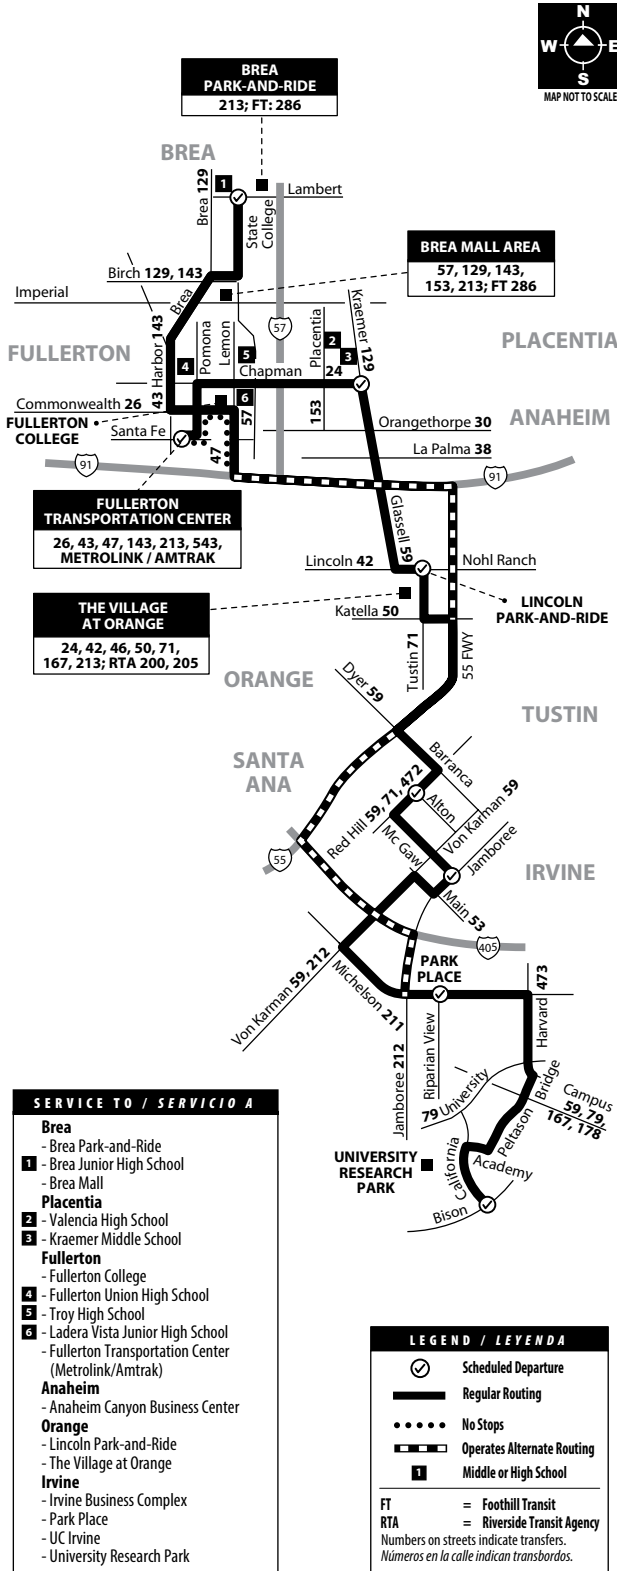

NOTE: No weekend service.
 NOTA: No hay servicio los fines de semana.

Brea to Irvine Express 213/A

via 55 Fwy

Route 213/010818

Monday - Friday SOUTHBOUND To: Irvine

State College & Lambert	Fullerton Transportation Center	Kraemer & Chapman	Tustin & Lincoln	Red Hill & Alton (F)	Jamboree & McGaw (F)	Park Place (F)	California & Bison (F)	
5:21	5:39	5:51	6:06	6:30	6:37	6:46	6:59	AM
5:43	6:01	6:13	6:28	6:56	7:03	7:13	7:28	
6:08	6:26	6:38	6:53	7:24	7:31	7:43	7:58	
6:13	6:31	7:09	7:22	A

F = Times are approximate/Los horarios son aproximados.
 A = Operates alternate routing/Opera una ruta alternativa.

Monday - Friday NORTHBOUND To: Brea

California & Bison	Park Place	McGaw & Jamboree	Red Hill & Alton	Lincoln & Tustin	Chapman & Kraemer	Fullerton Transportation Center (F)	State College & Lambert (F)	
4:08	4:24	4:35	4:44	5:23	5:38	5:53	6:16	PM
4:13	4:25	5:08	5:31	A
4:33	4:47	4:59	5:07	5:49	6:03	6:16	6:38	
5:08	5:25	5:43	5:52	6:24	6:37	6:50	7:12	

F = Times are approximate/Los horarios son aproximados.
 A = Operates alternate routing/Opera una ruta alternativa.