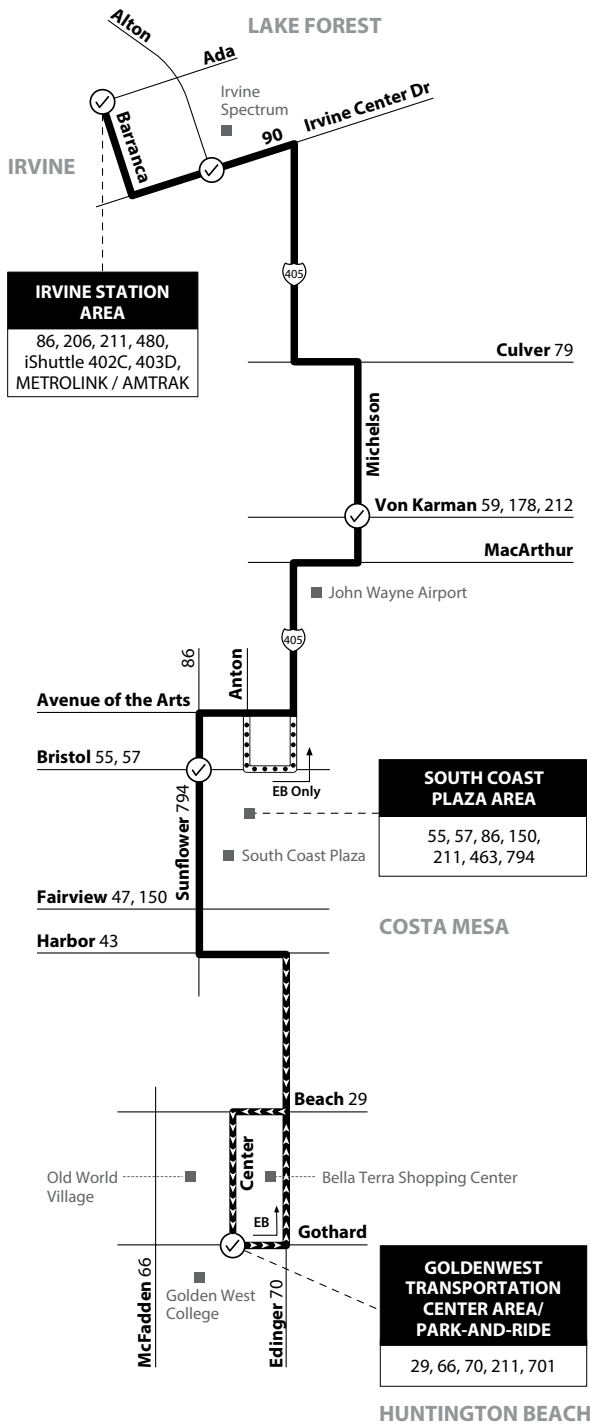

NOTE: No weekend service.
 NOTA: No hay servicio los fines de semana.

Huntington Beach to Irvine Express

via 405 Fwy

211

Monday - Friday EASTBOUND To: Irvine

Goldenwest Transportation Center	Sunflower & Park Center	Michelson & Von Karmen	Irvine Center & Alton	Irvine Station
5:40	6:01	6:10	6:26	6:32
6:15	6:38	6:49	7:05	7:11
6:47	7:17	7:30	7:48	7:55
7:25	8:01	8:15	8:35	8:42
8:00	8:32	8:46	9:06	9:13
4:20	4:43	4:56	5:14	5:20
4:57	5:21	5:36	6:00	6:06
5:40	6:05	6:20	6:40	6:45
6:20	6:45	6:59	7:19	7:24

Monday - Friday WESTBOUND To: Huntington Beach

Irvine Station	Irvine Center & Alton	Michelson & Von Karmen	Sunflower & Bristol	Goldenwest Transportation Center
6:20	6:26	6:41	6:50	7:10
6:53	6:59	7:18	7:30	7:50
7:30	7:37	8:01	8:12	8:32
8:05	8:12	8:36	8:47	9:07
3:24	3:32	3:56	4:13	4:47
4:07	4:15	4:39	4:56	5:30
4:49	4:57	5:20	5:36	6:10
5:30	5:38	6:01	6:17	6:51
6:16	6:23	6:46	7:02	7:30

LEGEND
LEYENDA

Scheduled Departure
 Regular Routing
 Eastbound Only (on trips originating at Bellgrave and Valley View)
 Long-Term Detour

Route 211/091018

Numbers on streets indicate transfers. *Números en la calle indican transbordos.*

MAP NOT TO SCALE