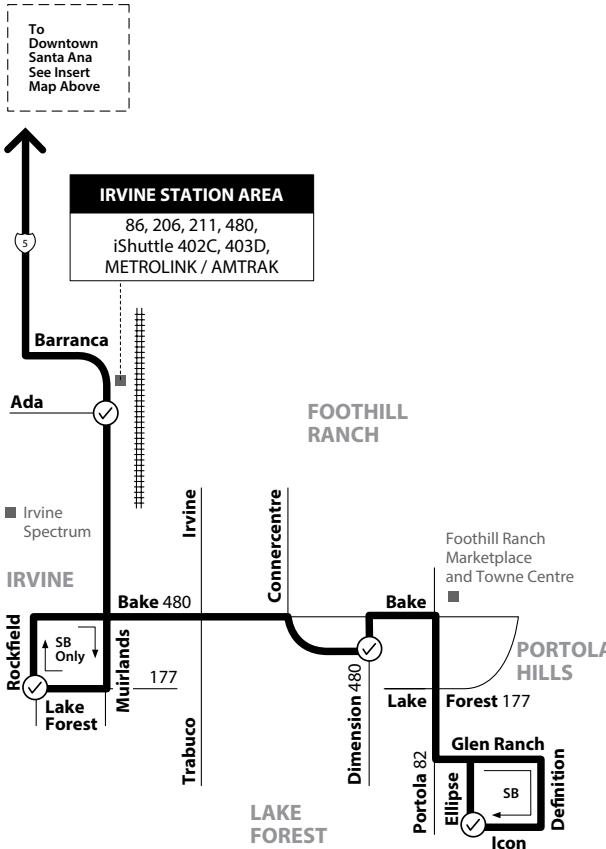

### Monday - Friday SOUTHBOUND To: Lake Forest

Bristol & Civic Center	Santa Ana & Santiago	Barranca & Ada	Rockfield & Lake Forest	Dimension & Commercentre	Icon & Ellipse
5:44	5:52	6:07	6:18	6:30	6:40
6:17	6:25	6:40	6:51	7:03	7:13
6:41	6:51	7:12	7:23	7:35	7:45

### Monday - Friday NORTHBOUND To: Santa Ana

Icon & Ellipse	Commercentre & Dimension	Rockfield & Lake Forest	Barranca & Ada	Santa Ana & Santiago (F)	Bristol & Civic Center (F)
3:19	3:28	3:43	3:53	4:24	4:34
3:52	4:01	4:16	4:27	5:02	5:12
4:21	4:30	4:45	4:56	5:31	5:41

PM

F = Times are approximate/  
Los horarios son aproximados.

**LEGEND**  
**LEYENDA**

Schedulde Departure    
 Regular Routing

Route 206/082818     Numbers on streets indicate transfers. *Números en la calle indican transbordos.*

N  
MAP NOT TO SCALE