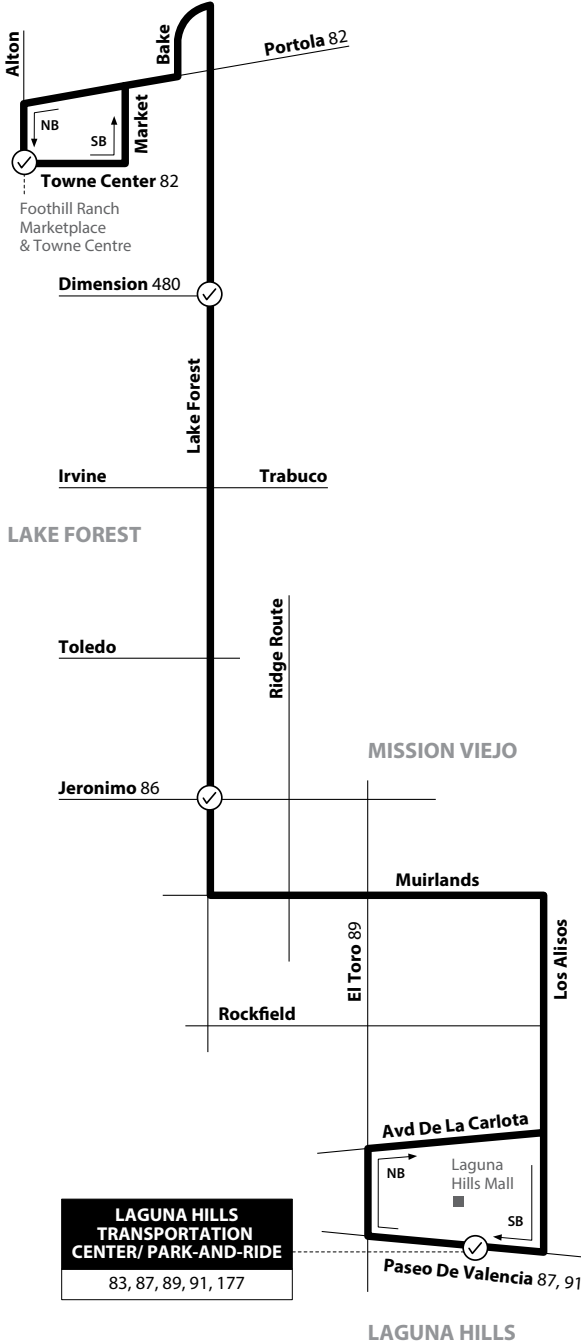

NOTE: No service on Sundays.
NOTA: No hay servicio los domingos.

Foothill Ranch to Laguna Hills
via Lake Forest Dr / Muirlands Blvd / Los Alisos Blvd

177

FOOTHILL RANCH

**LAGUNA HILLS
TRANSPORTATION
CENTER/ PARK-AND-RIDE**
83, 87, 89, 91, 177

**LEGEND
LEYENDA**

Scheduled Departure   Regular Routing

Route 177/121322   Numbers on streets indicate transfers. *Números en la calle indican transferencias.*

N
MAP NOT TO SCALE

**Monday - Friday
NORTHBOUND To:
Foothill Ranch**

Laguna Hills Transportation Center	Lake Forest & Jeronimo	Lake Forest & Dimension	Towne Centre & Alton
5:44	6:02	6:11	6:23
6:28	6:46	6:55	7:07
7:13	7:31	7:40	7:52
7:59	8:17	8:26	8:38
8:45	9:03	9:11	9:22
9:30	9:48	9:56	10:07
10:15	10:33	10:41	10:52
11:00	11:18	11:26	11:37
11:43	12:02	12:11	12:22
12:28	12:47	12:56	1:07
1:15	1:32	1:40	1:50
1:53	2:15	2:25	2:36
2:32	2:52	3:02	3:14
3:26	3:46	3:56	4:08
4:11	4:31	4:41	4:53
5:00	5:20	5:30	5:42
6:00	6:20	6:30	6:42

**Monday - Friday
SOUTHBOUND To:
Laguna Hills**

Towne Centre & Alton	Lake Forest & Dimension	Lake Forest & Jeronimo	Laguna Hills Transportation Center
5:47	5:54	6:01	6:13
6:32	6:39	6:46	6:58
7:09	7:20	7:32	7:49
7:54	8:05	8:17	8:34
8:42	8:51	9:01	9:14
9:27	9:36	9:46	9:59
10:12	10:21	10:31	10:44
10:57	11:06	11:16	11:29
11:42	11:51	12:01	12:14
12:27	12:36	12:46	12:59
1:17	1:29	1:37	1:51
1:56	2:08	2:16	2:30
2:41	2:53	3:01	3:15
3:26	3:38	3:46	4:00
4:11	4:23	4:31	4:45
4:56	5:08	5:16	5:30
5:47	5:58	6:06	6:19
6:45	6:56	7:04	7:17

**Saturday
NORTHBOUND To:
Foothill Ranch**

Laguna Hills Transportation Center	Lake Forest & Jeronimo	Lake Forest & Dimension	Towne Centre & Alton
8:02	8:20	8:27	8:35
9:26	9:44	9:51	9:59
10:50	11:10	11:17	11:27
12:14	12:34	12:41	12:51
1:41	2:01	2:08	2:18
3:05	3:25	3:32	3:42
4:32	4:52	4:59	5:09
5:59	6:19	6:26	6:36

**Saturday
SOUTHBOUND To:
Laguna Hills**

Towne Centre & Alton	Lake Forest & Dimension	Lake Forest & Jeronimo	Laguna Hills Transportation Center
7:25	7:34	7:40	7:52
8:49	8:58	9:04	9:16
10:13	10:22	10:28	10:40
11:37	11:46	11:52	12:04
1:01	1:11	1:18	1:31
2:25	2:35	2:42	2:55
3:52	4:02	4:09	4:22
5:19	5:29	5:36	5:49
6:45	6:55	7:02	7:15