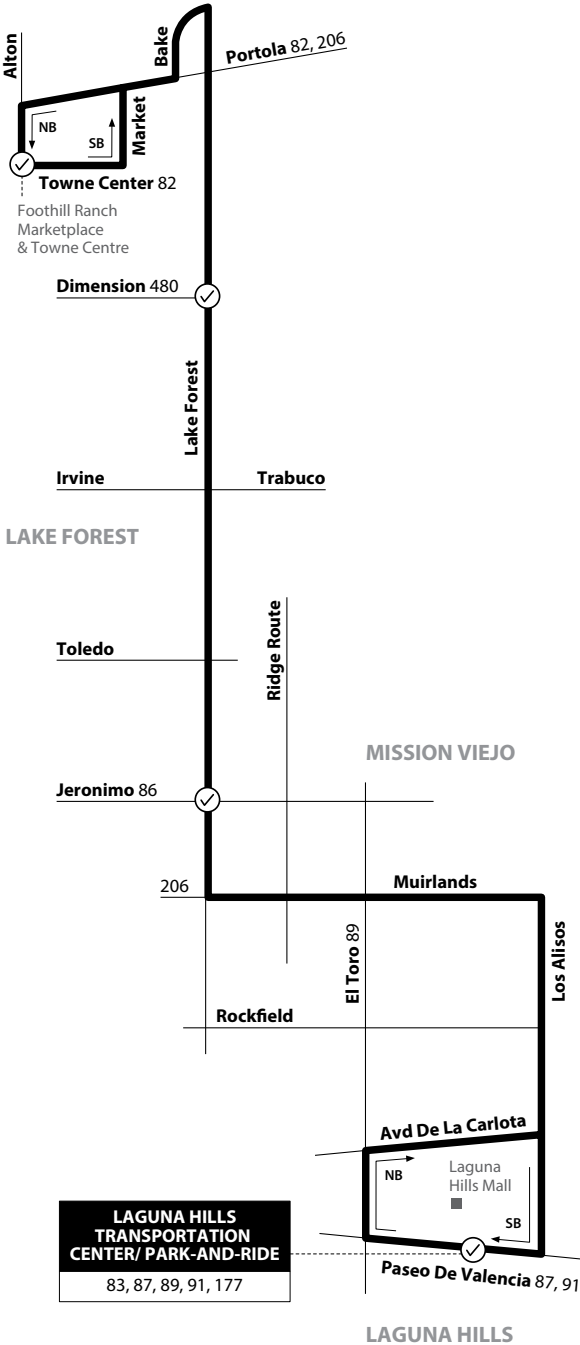

FOOTHILL RANCH

LAGUNA HILLS TRANSPORTATION CENTER/ PARK-AND-RIDE
83, 87, 89, 91, 177

Monday - Friday NORTHBOUND To: Foothill Ranch

Laguna Hills Transportation Center	Lake Forest & Jeronimo	Lake Forest & Dimension	Towne Centre & Alton
5:44	6:02	6:11	6:23
6:28	6:46	6:55	7:07
7:13	7:31	7:40	7:52
7:59	8:17	8:26	8:38
8:45	9:03	9:11	9:22
9:30	9:48	9:56	10:07
10:15	10:33	10:41	10:52
11:00	11:18	11:26	11:37
11:43	12:02	12:11	12:22
12:28	12:47	12:56	1:07
1:16	1:33	1:41	1:51
1:54	2:16	2:26	2:37
2:32	2:52	3:02	3:14
3:26	3:46	3:56	4:08
4:11	4:31	4:41	4:53
5:00	5:20	5:30	5:42
6:00	6:20	6:30	6:42

Monday - Friday SOUTHBOUND To: Laguna Hills

Towne Centre & Alton	Lake Forest & Dimension	Lake Forest & Jeronimo	Laguna Hills Transportation Center
5:47	5:54	6:01	6:13
6:32	6:39	6:46	6:58
7:09	7:20	7:32	7:49
7:54	8:05	8:17	8:34
8:42	8:51	9:01	9:14
9:27	9:36	9:46	9:59
10:12	10:21	10:31	10:44
10:57	11:06	11:16	11:29
11:42	11:51	12:01	12:14
12:27	12:36	12:46	12:59
1:11	1:23	1:31	1:45
1:56	2:08	2:16	2:30
2:41	2:53	3:01	3:15
3:26	3:38	3:46	4:00
4:11	4:23	4:31	4:45
4:56	5:08	5:16	5:30
5:47	5:58	6:06	6:19
6:45	6:56	7:04	7:17

Saturday NORTHBOUND To: Foothill Ranch

Laguna Hills Transportation Center	Lake Forest & Jeronimo	Lake Forest & Dimension	Towne Centre & Alton
8:02	8:20	8:27	8:35
9:38	9:56	10:03	10:15
10:58	11:18	11:25	11:35
12:18	12:38	12:45	12:55
1:38	1:58	2:05	2:15
2:58	3:18	3:25	3:35
4:18	4:38	4:45	4:55
5:58	6:18	6:25	6:35

Saturday SOUTHBOUND To: Laguna Hills

Towne Centre & Alton	Lake Forest & Dimension	Lake Forest & Jeronimo	Laguna Hills Transportation Center
7:25	7:34	7:40	7:52
9:05	9:14	9:20	9:32
10:25	10:34	10:40	10:52
11:45	11:54	12:00	12:12
1:05	1:15	1:22	1:35
2:25	2:35	2:42	2:55
3:45	3:55	4:02	4:15
5:05	5:15	5:22	5:35
6:45	6:55	7:02	7:15

LEGEND LEYENDA

Scheduled Departure

Regular Routing

MAP NOT TO SCALE

Route 177/083018