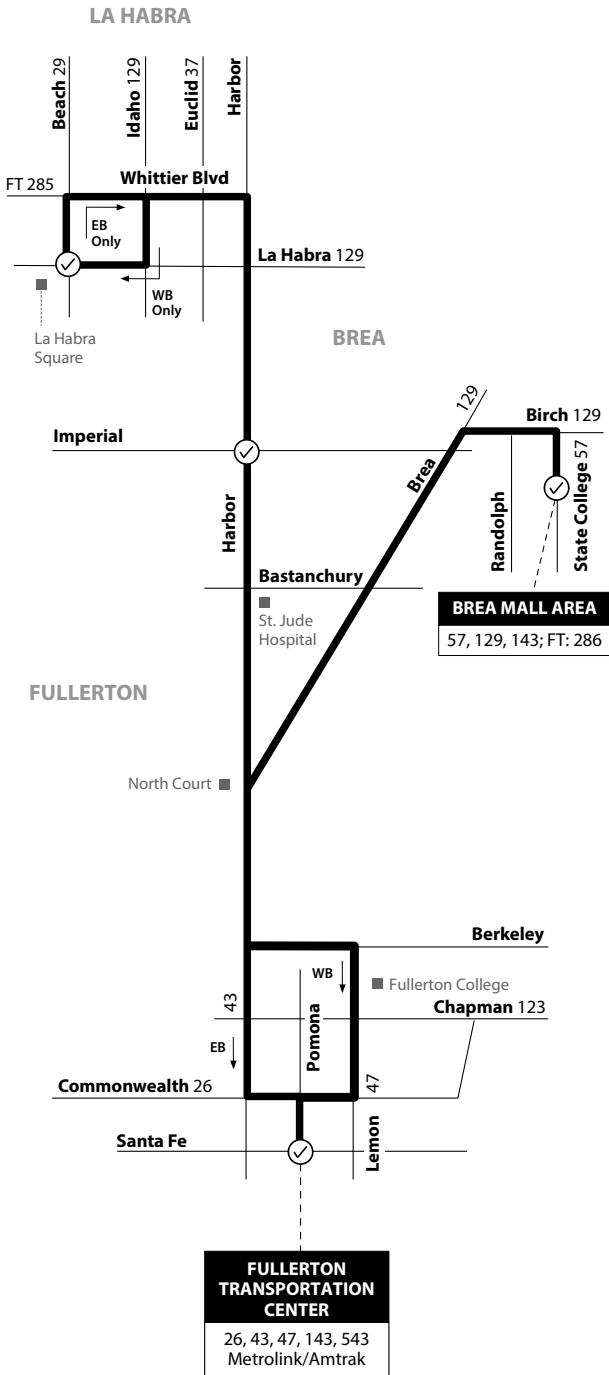

143

La Habra to Brea

via Whittier Blvd / Harbor Blvd / Brea Blvd / Birch St

Monday-Friday EASTBOUND To: Brea

Beach & La Habra	Harbor & Imperial	Fullerton Transportation Center	Brea Mall Layover Zone
4:49	5:03	5:15	5:38
5:35	5:51	6:03	6:26
6:21	6:37	6:49	7:12
7:06	7:26	7:41	8:04
7:52	8:12	8:27	8:50
8:39	8:55	9:09	9:33
9:25	9:41	9:55	10:19
10:11	10:27	10:41	11:05
10:57	11:13	11:27	11:51
11:43	11:59	12:13	12:37
12:29	12:45	12:59	1:23
1:15	1:31	1:45	2:09
2:01	2:17	2:31	2:55
2:47	3:05	3:20	3:42
3:33	3:51	4:06	4:28
4:19	4:37	4:52	5:14
5:06	5:24	5:39	6:01
5:52	6:07	6:21	6:41
6:38	6:53	7:04	7:29
7:23	7:38	7:49	8:14
8:09	8:21	8:32	8:53
8:55	9:07	9:18	9:39
9:41	9:53	10:04	10:25

Monday-Friday WESTBOUND To: La Habra

Brea Mall Layover Zone	Fullerton Transportation Center	Harbor & Imperial	Beach & La Habra
5:17	5:40	5:51	6:12
6:00	6:26	6:40	6:57
6:46	7:12	7:26	7:43
7:33	7:59	8:13	8:30
8:19	8:45	8:59	9:16
9:05	9:31	9:45	10:02
9:51	10:17	10:31	10:48
10:37	11:03	11:17	11:34
11:20	11:47	12:02	12:20
12:06	12:33	12:48	1:06
12:52	1:19	1:34	1:52
1:38	2:05	2:20	2:38
2:24	2:51	3:06	3:24
3:10	3:37	3:52	4:10
3:57	4:24	4:39	4:57
4:43	5:10	5:25	5:43
5:29	5:56	6:11	6:29
6:20	6:44	6:58	7:14
7:06	7:30	7:44	8:00
7:52	8:16	8:30	8:46
8:42	9:05	9:17	9:32
9:33	9:55	10:06	10:18
10:19	10:41	10:52	11:04

LEGEND
LEYENDA

Scheduled Departure
 Regular Routing

METRO = Los Angeles Metro | NT = Norwalk Transit |
 FT = Foothill Transit

Route 143/121322

Numbers on streets indicate transfers. *Números en la calle indican transbordos.*

Sunday & Holiday
WESTBOUND To: La Habra

Brea Mall Layover Zone	Fullerton Transportation Center	Harbor & Imperial	Beach & La Habra
6:18	6:41	6:57	7:14
7:23	7:46	8:02	8:19
8:28	8:51	9:07	9:24
9:33	9:56	10:12	10:29
10:38	11:01	11:17	11:34
11:43	12:06	12:22	12:39
12:48	1:11	1:27	1:44
1:53	2:16	2:32	2:49
2:58	3:21	3:37	3:54
4:03	4:26	4:42	4:59
5:08	5:31	5:47	6:04
6:13	6:36	6:52	7:09
7:21	7:43	7:58	8:14