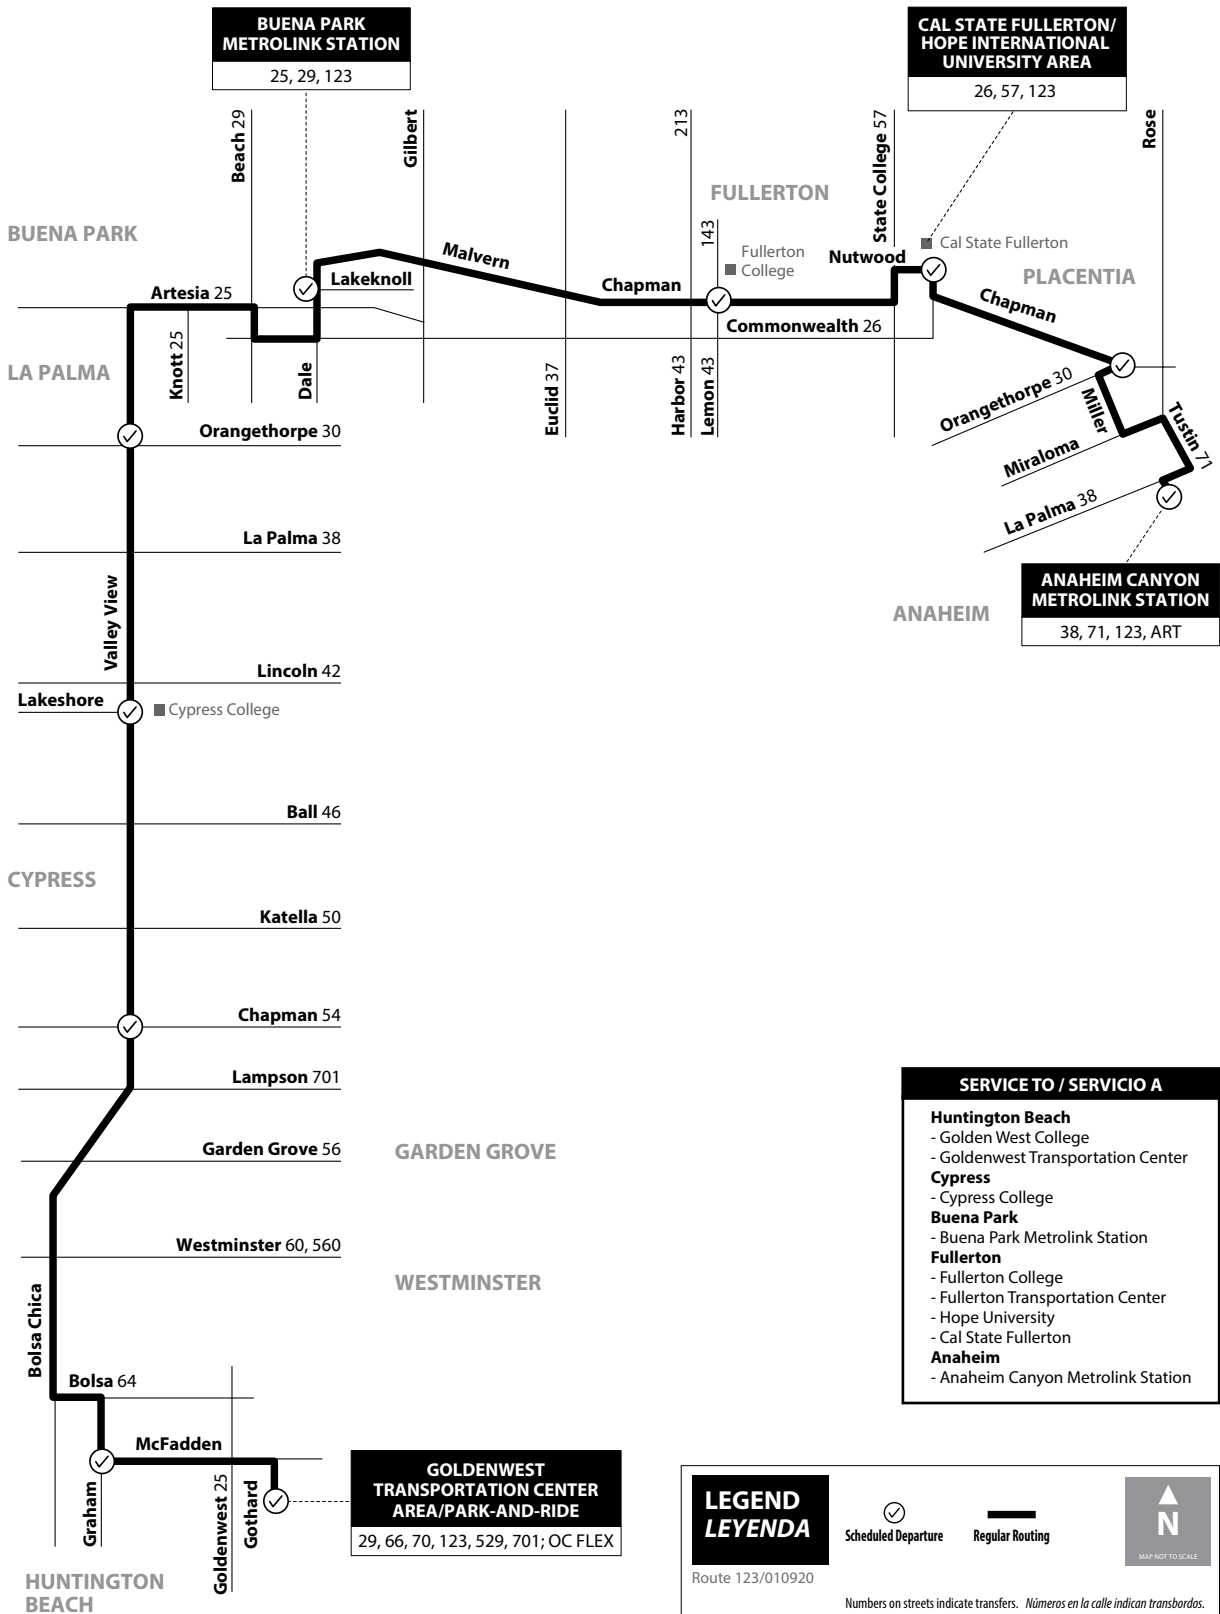

123

Anaheim to Huntington Beach

via Malvern Ave / Valley View / Bolsa Chica