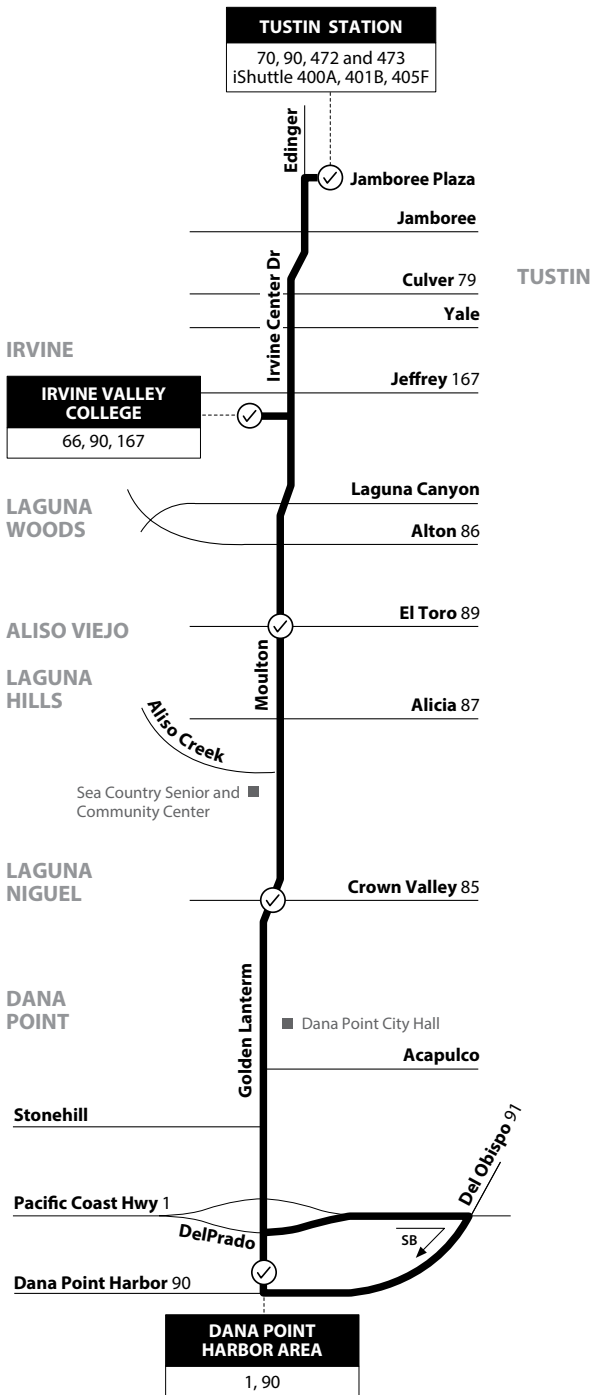

## Tustin to Dana Point

via Irvine Center Dr / Moulton Pkwy / Golden Lantern St

### Monday-Friday NORTHBOUND To: Tustin

Golden Lantern & Dana Point Harbor	Moulton & Crown Valley	Moulton & El Toro	Irvine Valley College	Tustin Metrolink Station
5:10	5:28	5:43	6:02	6:14
6:14	6:32	6:48	7:05	7:17
7:34	7:52	8:08	8:25	8:37
8:54	9:12	9:29	9:46	9:57
10:14	10:32	10:49	11:06	11:17
11:34	11:52	<b>12:09</b>	<b>12:26</b>	<b>12:37</b>
<b>12:50</b>	<b>1:10</b>	<b>1:29</b>	<b>1:51</b>	<b>2:02</b>
<b>2:10</b>	<b>2:30</b>	<b>2:49</b>	<b>3:11</b>	<b>3:22</b>
<b>3:41</b>	<b>4:01</b>	<b>4:20</b>	<b>4:42</b>	<b>4:53</b>
<b>5:07</b>	<b>5:25</b>	<b>5:40</b>	<b>5:55</b>	<b>6:06</b>
<b>6:27</b>	<b>6:45</b>	<b>7:00</b>	<b>7:15</b>	<b>7:26</b>
<b>7:47</b>	<b>8:05</b>	<b>8:20</b>	<b>8:35</b>	<b>8:46</b>

### Monday-Friday SOUTHBOUND To: Dana Point

Tustin Metrolink Station	Irvine Valley College	Moulton & El Toro	Moulton & Crown Valley	Golden Lantern & Dana Point Harbor
6:21	6:30	6:48	7:04	7:24
7:31	7:40	7:58	8:14	8:34
8:47	8:59	9:18	9:34	10:00
10:07	10:19	10:38	10:54	11:20
11:27	11:38	11:58	<b>12:14</b>	<b>12:40</b>
<b>12:47</b>	<b>12:58</b>	<b>1:18</b>	<b>1:34</b>	<b>2:00</b>
<b>2:12</b>	<b>2:26</b>	<b>2:47</b>	<b>3:05</b>	<b>3:30</b>
<b>3:39</b>	<b>3:53</b>	<b>4:14</b>	<b>4:32</b>	<b>4:57</b>
<b>5:03</b>	<b>5:14</b>	<b>5:34</b>	<b>5:50</b>	<b>6:11</b>
<b>6:23</b>	<b>6:34</b>	<b>6:54</b>	<b>7:10</b>	<b>7:31</b>
<b>7:43</b>	<b>7:54</b>	<b>8:14</b>	<b>8:30</b>	<b>8:51</b>
<b>9:09</b>	<b>9:19</b>	<b>9:34</b>	<b>9:52</b>	<b>10:09</b>

**LEGEND**  
**LEYENDA**

Scheduled Departure    
 Regular Routing

MAP NOT TO SCALE

Route 090/121118

Numbers on streets indicate transfers. *Números en la calle indican transbordos.*

**Saturday**  
**NORTHBOUND To: Tustin**