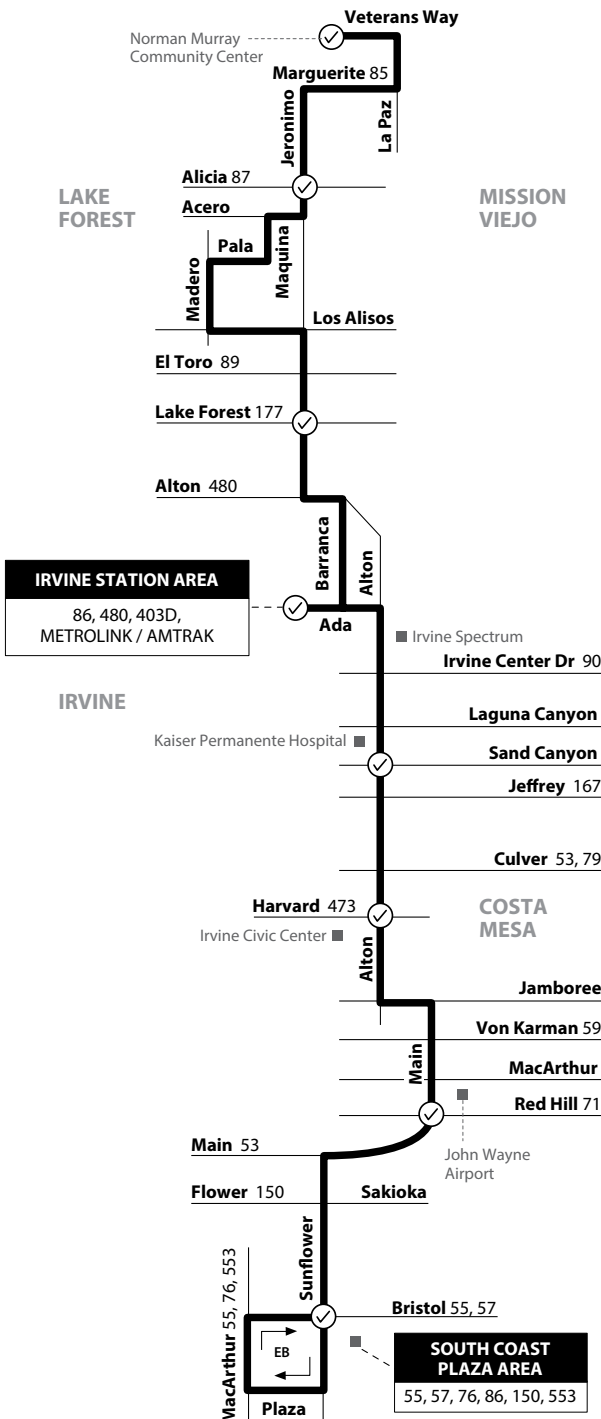

NOTE: No weekend service.
 NOTA: No hay servicio los fines de semana.

Costa Mesa to Mission Viejo
 via Alton Pkwy / Jeronimo Rd

Monday - Friday
EASTBOUND To: Mission Viejo

Sunflower & Bristol	Main & Red Hill	Alton & Harvard	Alton & Sand Canyon	Irvine Station	Jerónimo & Lake Forest	Jerónimo & Alicia	Murray Community Center
5:42	5:55	6:07	6:22	6:32	6:47	6:59	7:09
6:43	6:56	7:08	7:23	7:35	7:48	8:01	8:11
7:44	7:59	8:11	8:26	8:38	8:50	9:03	9:12
8:55	9:07	9:19	9:33	9:43	9:55	10:08	10:17
10:00	10:12	10:24	10:38	10:48	11:00	11:13	11:22
11:05	11:17	11:29	11:43	11:53	12:05	12:18	12:27
12:06	12:18	12:30	12:47	12:58	1:10	1:23	1:32
1:11	1:23	1:35	1:52	2:03	2:15	2:28	2:37
2:16	2:28	2:40	2:57	3:08	3:20	3:34	3:43
3:23	3:34	3:47	4:02	4:13	4:25	4:38	4:47
4:29	4:40	4:53	5:08	5:19	5:31	5:44	5:53
5:33	5:46	5:59	6:14	6:25	6:37	6:50	6:59
6:41	6:54	7:07	7:22	7:31	7:41	7:53	8:02
7:48	8:01	8:12	8:27	8:36	8:46	8:56	9:05

Monday - Friday
WESTBOUND To: Costa Mesa

Murray Community Center	Jerónimo & Alicia	Jerónimo & Lake Forest	Irvine Station	Alton & Sand Canyon	Alton & Harvard	Main & Red Hill	Sunflower & Bristol
6:11	6:19	6:30	6:38	6:49	7:00	7:14	7:20
7:19	7:29	7:41	7:50	8:02	8:16	8:28	8:34
8:23	8:34	8:46	8:55	9:07	9:21	9:33	9:39
9:26	9:37	9:49	9:58	10:10	10:24	10:36	10:42
10:28	10:39	10:51	11:00	11:12	11:26	11:38	11:44
11:35	11:45	11:57	12:05	12:19	12:33	12:46	12:54
12:40	12:50	1:02	1:10	1:24	1:38	1:51	1:59
1:45	1:55	2:07	2:15	2:29	2:43	2:56	3:04
2:48	2:59	3:11	3:20	3:33	3:48	4:01	4:09
3:53	4:04	4:16	4:25	4:38	4:53	5:06	5:14
4:58	5:09	5:21	5:30	5:43	5:58	6:11	6:19
6:03	6:14	6:26	6:35	6:48	7:03	7:15	7:23
7:14	7:24	7:33	7:40	7:51	8:04	8:15	8:21
8:19	8:29	8:38	8:45	8:56	9:09	9:20	9:26