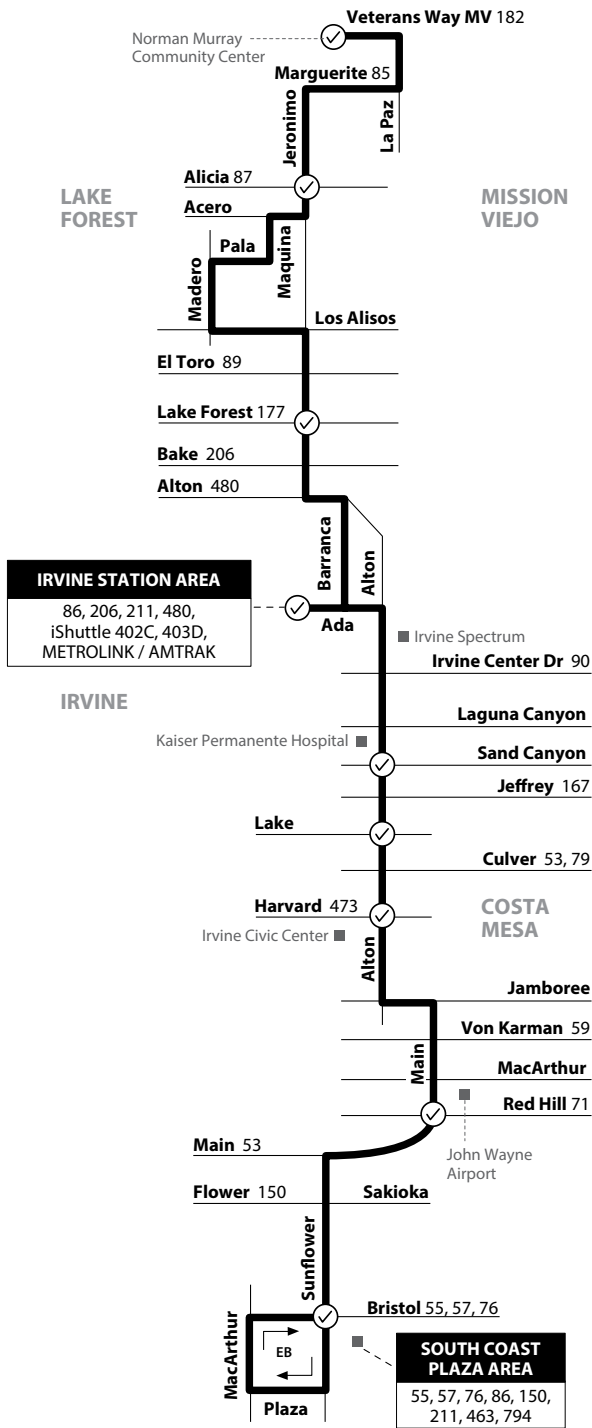

Monday - Friday EASTBOUND To: Mission Viejo

Sunflower & Bristol	Main & Red Hill	Alton & Harvard	Alton & Lake	Alton & Sand Canyon	Irvine Station	Jeronimo & Lake Forest	Jeronimo & Alicia	Murray Community Center
5:42	5:51	6:01	6:07	6:15	6:25	6:36	6:47	6:56
6:35	6:47	7:00	7:06	7:15	7:29	7:40	7:57	8:06
7:35	7:49	8:02	8:09	8:18	8:32	8:43	8:56	9:07
8:37	8:51	9:04	9:11	9:20	9:34	9:44	9:57	10:06
9:47	9:59	10:12	10:19	10:28	10:42	10:52	11:06	11:15
10:47	10:58	11:11	11:17	11:23	11:36	11:46	11:59	12:09
11:45	11:56	12:09	12:15	12:23	12:36	12:46	12:59	1:09
12:53	1:05	1:18	1:24	1:34	1:47	1:56	2:12	2:22
1:52	2:04	2:17	2:23	2:30	2:42	2:52	3:06	3:16
2:51	3:03	3:16	3:22	3:29	3:41	3:51	4:05	4:15
4:04	4:16	4:28	4:35	4:45	4:58	5:09	5:22	5:32
5:07	5:19	5:31	5:38	5:48	6:01	6:12	6:25	6:35
6:11	6:25	6:36	6:44	6:52	7:02	7:11	7:21	7:31
7:11	7:25	7:36	7:44	7:52	8:02	8:11	8:21	8:31

Monday - Friday WESTBOUND To: Costa Mesa

Murray Community Center	Jeronimo & Alicia	Jeronimo & Lake Forest	Irvine Station	Alton & Sand Canyon	Alton & Lake	Alton & Harvard	Main & Red Hill	Sunflower & Bristol
6:11	6:20	6:31	6:40	6:52	6:58	7:04	7:18	7:24
7:06	7:16	7:31	7:40	7:53	8:02	8:08	8:21	8:27
8:16	8:26	8:41	8:50	9:03	9:12	9:18	9:31	9:37
9:18	9:30	9:42	9:50	10:02	10:10	10:17	10:30	10:36
10:16	10:28	10:40	10:48	11:00	11:08	11:15	11:28	11:34
11:25	11:37	11:49	11:57	12:09	12:17	12:24	12:37	12:43
12:19	12:31	12:45	12:53	1:07	1:14	1:21	1:34	1:41
1:19	1:31	1:45	1:53	2:07	2:14	2:21	2:34	2:41
2:32	2:44	2:58	3:06	3:20	3:27	3:34	3:47	3:54
3:26	3:38	3:52	4:01	4:16	4:28	4:35	4:49	4:57
4:30	4:42	4:56	5:05	5:20	5:32	5:39	5:53	6:01
5:42	5:53	6:04	6:13	6:25	6:34	6:41	6:55	7:01
6:46	6:57	7:06	7:13	7:25	7:33	7:40	7:51	7:57
7:46	7:56	8:05	8:13	8:24	8:31	8:36	8:47	8:53

LEGEND LEYENDA

Schedulad Departure
 Regular Routing

Route 086/082718

Numbers on streets indicate transfers. *Números en la calle indican transbordos.*

MAP NOT TO SCALE