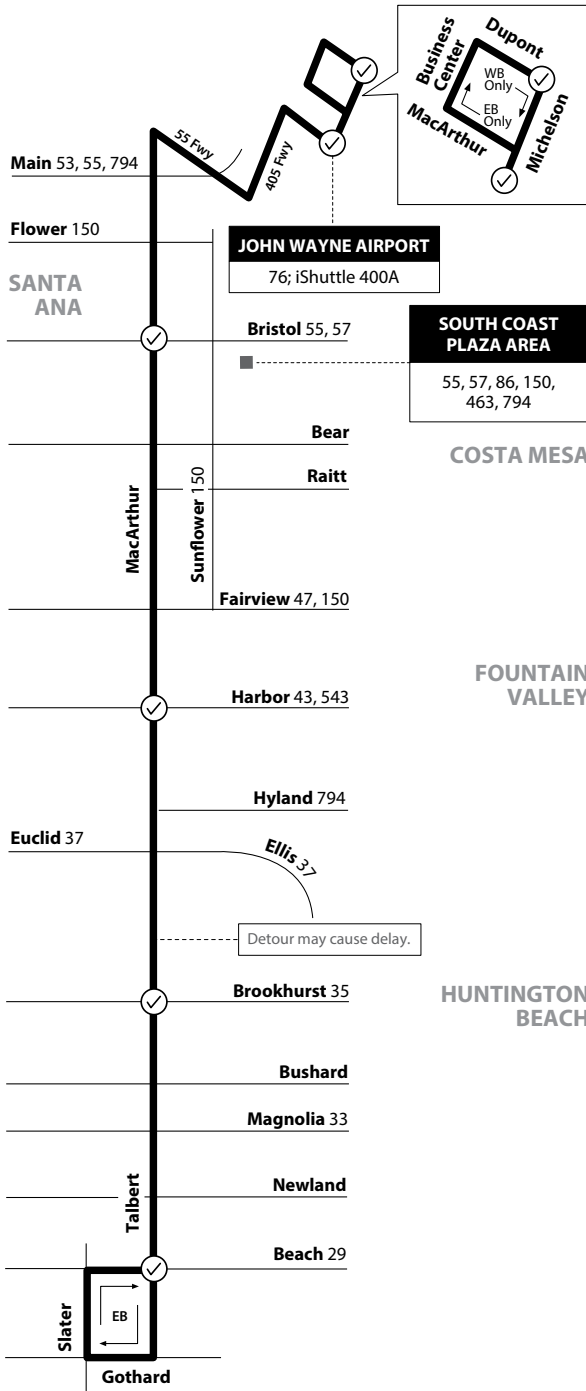

# Huntington Beach to John Wayne Airport

via Talbert Ave / MacArthur Blvd

# 76

**LEGEND**  
**LEYENDA**

Route 076/122119

Numbers on streets indicate transfers. *Números en la calle indican transbordos.*

Scheduled Departure

Regular Routing

MAP NOT TO SCALE

## Monday - Friday WESTBOUND To: Huntington Beach

Dupont & Michelson	John Wayne Airport	MacArthur & Bristol	MacArthur & Harbor	MacArthur & Hyland	Talbert & Brookhurst	Talbert & Beach
6:00	6:04	6:15	6:22	6:23	6:35	6:42
6:54	6:58	7:13	7:22	7:23	7:35	7:44
7:57	8:02	8:14	8:22	8:23	8:35	8:42
8:57	9:02	9:14	9:22	9:23	9:35	9:42
9:57	10:02	10:14	10:22	10:23	10:35	10:42
10:57	11:02	11:14	11:22	11:23	11:35	11:42
11:57	<b>12:02</b>	<b>12:14</b>	<b>12:22</b>	<b>12:23</b>	<b>12:35</b>	<b>12:42</b>
<b>12:55</b>	<b>1:00</b>	<b>1:13</b>	<b>1:22</b>	<b>1:23</b>	<b>1:35</b>	<b>1:42</b>
<b>1:55</b>	<b>2:00</b>	<b>2:13</b>	<b>2:22</b>	<b>2:23</b>	<b>2:35</b>	<b>2:42</b>
<b>2:56</b>	<b>3:01</b>	<b>3:16</b>	<b>3:27</b>	<b>3:28</b>	<b>3:40</b>	<b>3:49</b>
<b>3:56</b>	<b>4:01</b>	<b>4:16</b>	<b>4:27</b>	<b>4:28</b>	<b>4:40</b>	<b>4:49</b>
<b>5:02</b>	<b>5:07</b>	<b>5:26</b>	<b>5:37</b>	<b>5:38</b>	<b>5:50</b>	<b>6:01</b>
<b>6:05</b>	<b>6:10</b>	<b>6:23</b>	<b>6:32</b>	<b>6:33</b>	<b>6:45</b>	<b>6:53</b>