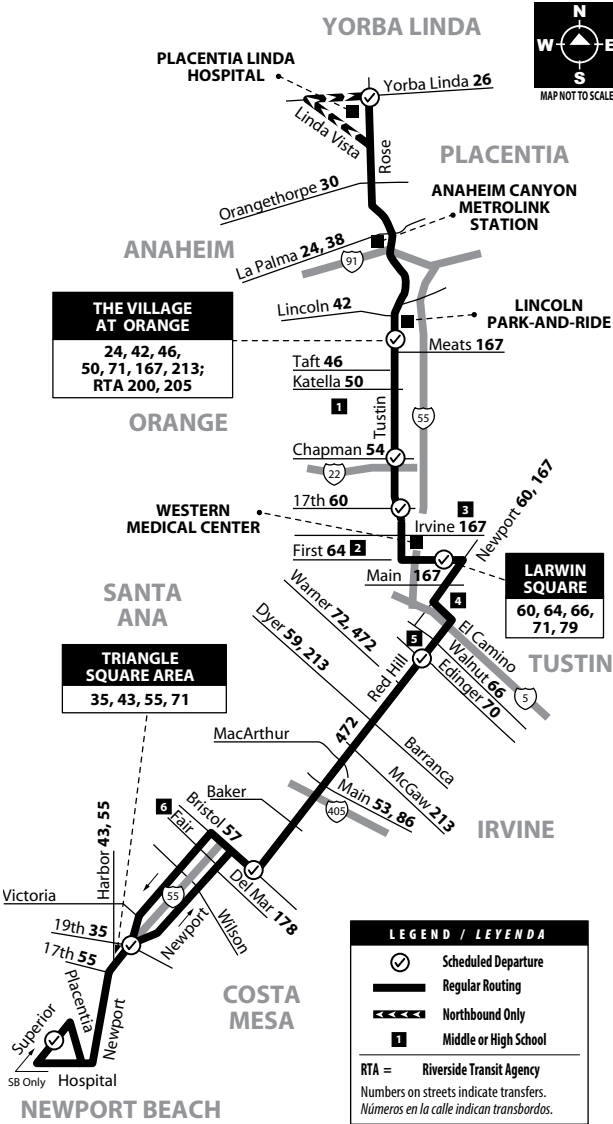

Yorba Linda to Newport Beach via Tustin Ave / Red Hill Ave / Newport Blvd

SERVICE TO / SERVICIO A	
Yorba Linda	Irvine
- Placentia Linda Hospital	Costa Mesa
Placentia	- Triangle Square
- Alta Vista Country Club	- Pacific College
Anaheim	- Costa Mesa High School
- Anaheim Canyon Business Center	- Orange County Department of Education
- Anaheim Canyon (Metrolink Station)	- Santa Ana Country Club
Orange	- Costa Mesa Civic Center
- Lincoln Park-and-Ride	- Orange County Fairgrounds
- The Village at Orange	- Vanguard University
- Orange High School	- College Hospital Costa Mesa
Santa Ana	Newport Beach
- Regional Center of Orange County	- Hoag Hospital
- Nova Academy	
- Orange County Global Medical Center	
Tustin	
- Larwin Square	
- Tustin Civic Center	
- Columbus Tustin Middle School	
- Tustin High School	
- A.G. Currie Middle School	
- Tustin Legacy	