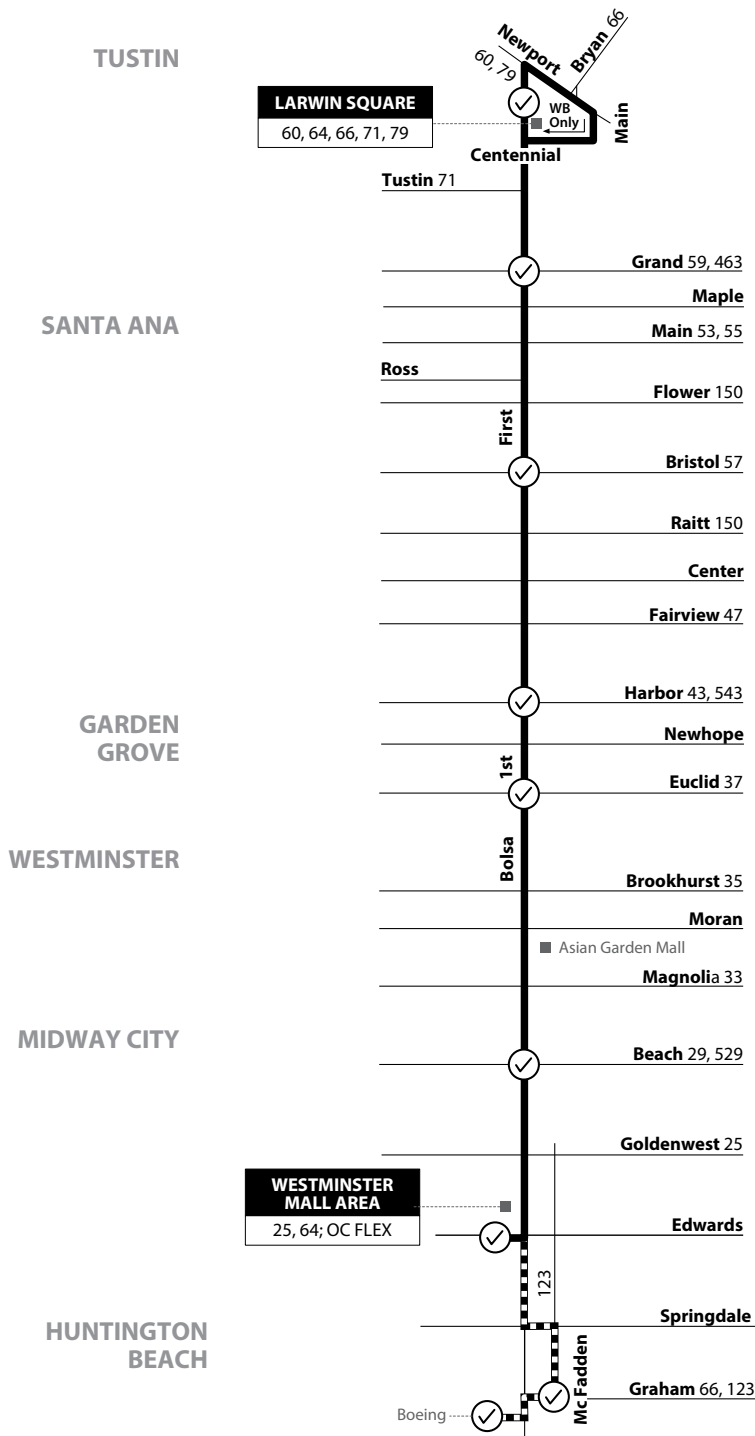

64

Huntington Beach to Tustin

via Bolsa Ave / 1st St

LEGEND
LEYENDA

Scheduled Departure
 Regular Route 64 Routing
 64X Weekday Routing and Stops
 Service On Weekday Peak Only

Route 064/052820

Numbers on streets indicate transfers. *Números en la calle indican transbordos.*

* This stop is 400 ft north of Bolsa on Edwards for both East and West trips.
Esta parada esta a 400 pies al norte de Bolsa en Edwards para los viajes hacia el este y oeste.

Saturday

EASTBOUND To: Tustin

* This stop is 400 ft north of Bolsa on Edwards for both East and West trips.
 Esta parada esta a 400 pies al norte de Bolsa en Edwards para los viajes hacia el este y oeste.

Sunday & Holiday
EASTBOUND To: Tustin

* This stop is 400 ft north of Bolsa on Edwards for both East and West trips.
Esta parada esta a 400 pies al norte de Bolsa en Edwards para los viajes hacia el este y oeste.