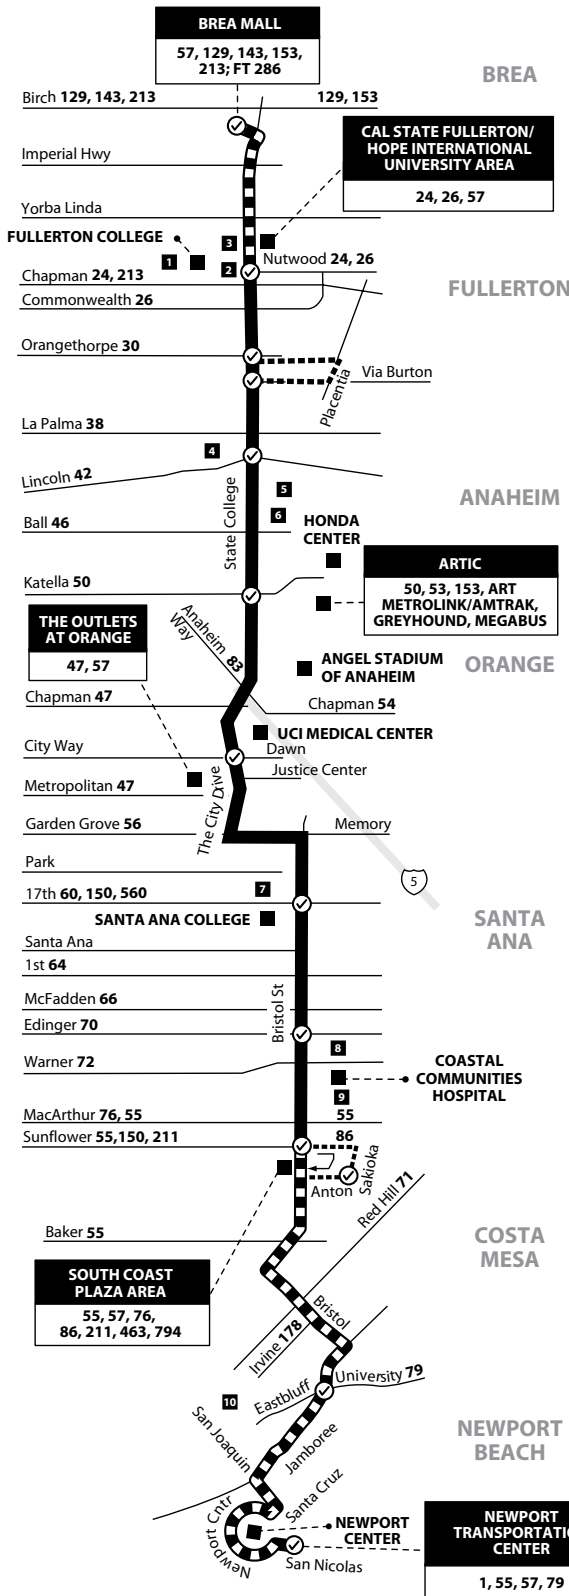

57/57X

Brea to Newport Beach via State College Blvd / Bristol St

**Route 57 Xpress
weekday service area.**
57 Xpress trips only
stop at indicated stops.

LEGEND / LEYENDA

- Scheduled Departure
- Regular Route 57 Routing
- 57X Weekday Routing and Stops
- 57X Weekday Southbound Only Stops
- 57X Weekday Northbound Only Stops
- Turn Around For Short Turn Only
- No Service On Some Trips
- Middle or High School

FT = Foothill Transit
Numbers on streets indicate transfers.
Números en la calle indican transbordos.

SERVICE TO / SERVICIO A

Brea

- Brea Mall
- Brea Civic Center

Fullerton

- 1 - Craig Regional Park
- 1 - Fullerton Union High School
- 2 - Fullerton College
- 2 - La Vista High School
- 3 - Troy High School
- 3 - Cal State Fullerton
- 3 - Hope International University
- 3 - Western State University Law School

 Route 57Xpress service area. Route 57X only makes stops indicated on map on page 73 between Orangethorpe and Sunflower. Other stops in this area are served by regular Route 57.
Ruta 57Xpress área de servicio. Ruta 57X sólo hace paradas indicadas en el mapa en la página 73 entre Orangethorpe y Sunflower. Otras paradas en esta área son atendidas por la ruta regular de 57.

 Route 57Xpress service area. Route 57X only makes stops indicated on map on page 73 between Orangethorpe and Sunflower. Other stops in this area are served by regular Route 57.
Ruta 57Xpress área de servicio. Ruta 57X sólo hace paradas indicadas en el mapa en la página 73 entre Orangethorpe y Sunflower. Otras paradas en esta área son atendidos por la ruta regular de 57.