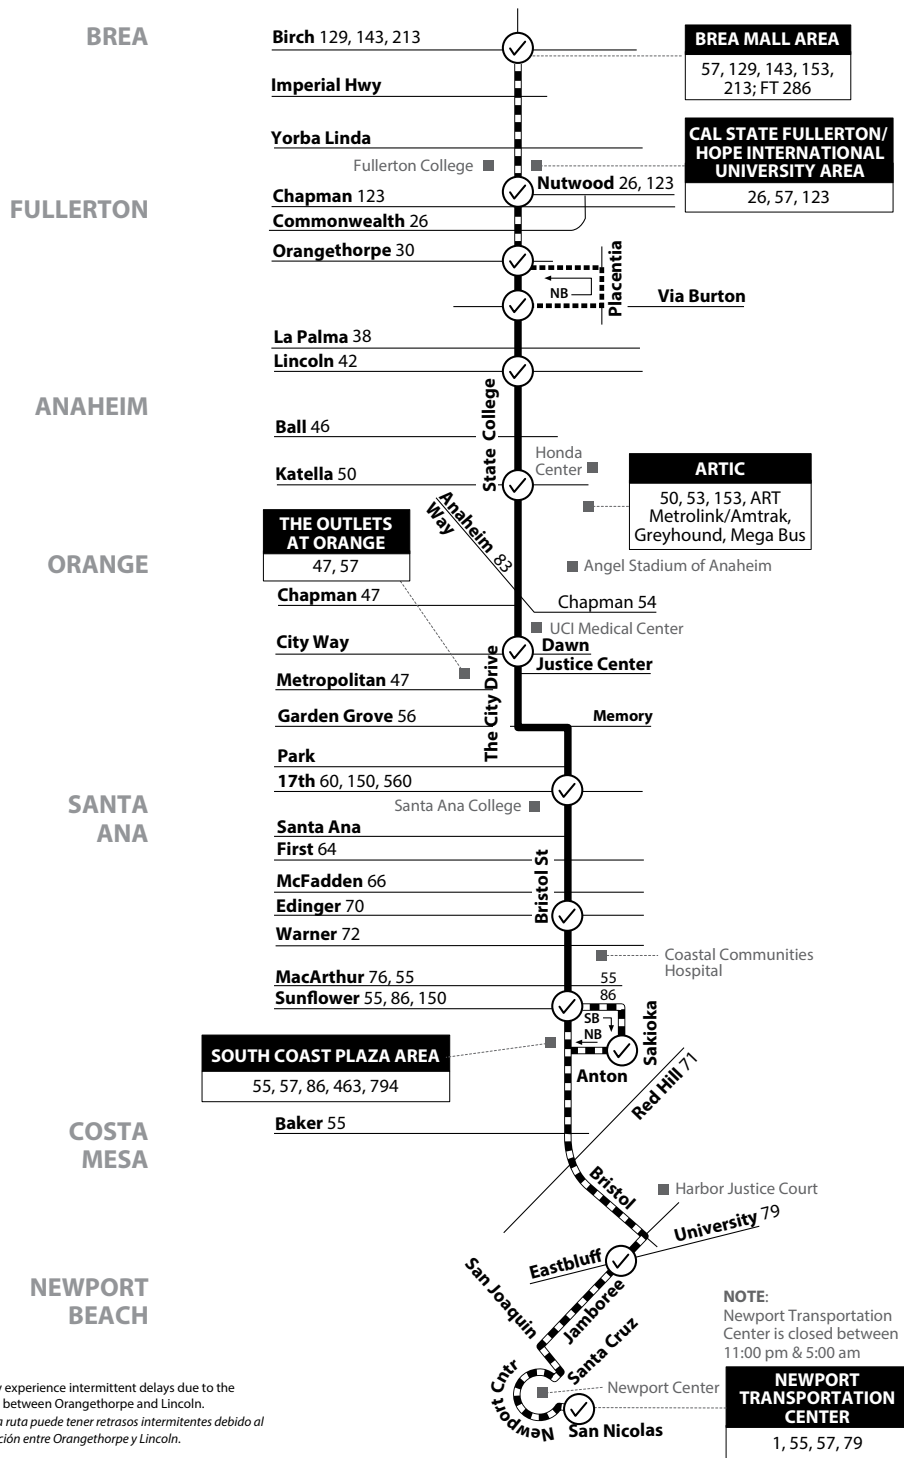

57

Brea to Newport Beach via State College Blvd / Bristol St

LEGEND
LEYENDA

Scheduled Departure

Regular Route 57 Routing

57X Weekday Routing and Stops

57X Weekday Southbound Only Stops

57X Weekday Northbound Only Stops

N
MAP NOT TO SCALE

FT = Foothill Transit   Turn Around For Short Turn Only   No Service On Some Trips

Numbers on streets indicate transfers. *Números en la calle indican transbordos.*