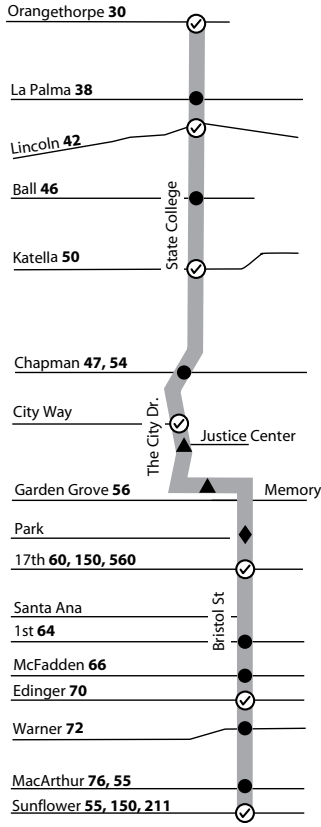

57/57X

Brea to Newport Beach via State College Blvd / Bristol St

**Route 57 Xpress
weekday service area.**
57 Xpress trips only
stop at indicated stops.

LEGEND / LEYENDA

- Scheduled Departure
- Regular Route 57 Routing
- 57X Weekday Routing and Stops
- 57X Weekday Southbound Only Stops
- 57X Weekday Northbound Only Stops
- Turn Around For Short Turn Only
- No Service On Some Trips
- Middle or High School

FT = Foothill Transit
Numbers on streets indicate transfers.
Números en la calle indican transbordos.

SERVICE TO / SERVICIO A

Brea

- Brea Mall
- Brea Civic Center

Fullerton

- 1 - Craig Regional Park
- 1 - Fullerton Union High School
- 2 - Fullerton College
- 2 - La Vista High School
- 3 - Troy High School
- 3 - Cal State Fullerton
- 3 - Hope International University
- 3 - Western State University Law School

Continued on next page.

 Route 57Xpress service area. Route 57X only makes stops indicated on map on page 73 between Orangethorpe and Sunflower. Other stops in this area are served by regular Route 57.
Ruta 57Xpress área de servicio. Ruta 57X sólo hace paradas indicadas en el mapa en la página 73 entre Orangethorpe y Sunflower. Otras paradas en esta área son atendidas por la ruta regular de 57.

 Route 57Xpress service area. Route 57X only makes stops indicated on map on page 73 between Orangethorpe and Sunflower. Other stops in this area are served by regular Route 57.
Ruta 57Xpress área de servicio. Ruta 57X sólo hace paradas indicadas en el mapa en la página 73 entre Orangethorpe y Sunflower. Otras paradas en esta área son atendidos por la ruta regular de 57.