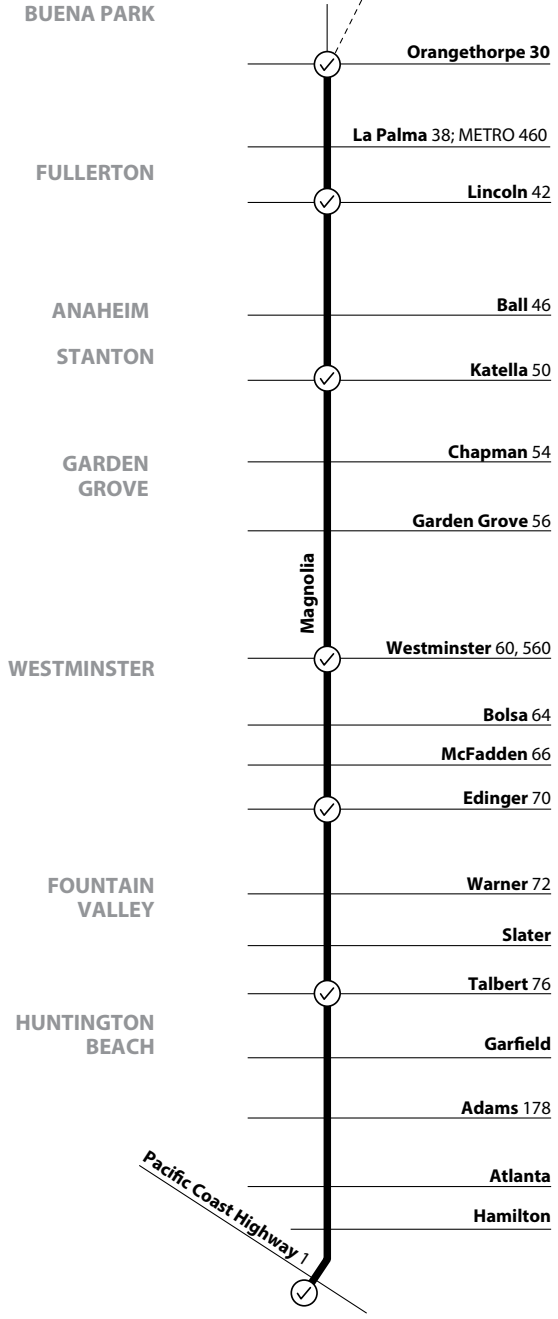

FULLERTON PARK-AND-RIDE
25, 26, 30, 33, 35, 529
721; METRO 460

All Days NORTHBOUND To: Fullerton

Magnolia & Pacific Coast Hwy	Magnolia & Talbert	Magnolia & Edinger	Magnolia & Westminster	Magnolia & Katella	Magnolia & Lincoln	Fullerton Park-and-Ride
8:30	8:44	8:51	8:59	9:11	9:20	9:29
9:44	9:58	10:04	10:14	10:27	10:37	10:46
10:59	11:13	11:19	11:29	11:42	11:52	12:01
12:14	12:28	12:34	12:44	12:57	1:07	1:16
1:28	1:43	1:49	1:59	2:13	2:23	2:34
2:43	2:58	3:04	3:14	3:28	3:38	3:49
3:58	4:13	4:19	4:29	4:43	4:53	5:04
5:13	5:28	5:35	5:44	5:57	6:06	6:13
6:31	6:44	6:50	6:59	7:11	7:20	7:27

All Days SOUTHBOUND To: Huntington Beach

Fullerton Park-and-Ride	Magnolia & Lincoln	Magnolia & Katella	Magnolia & Westminster	Magnolia & Edinger	Magnolia & Talbert	Magnolia & Pacific Coast Hwy
7:18	7:27	7:35	7:47	7:55	8:02	8:16
8:33	8:42	8:50	9:02	9:10	9:17	9:31
9:45	9:55	10:04	10:17	10:26	10:34	10:48
11:00	11:10	11:19	11:32	11:41	11:49	12:03
12:15	12:25	12:34	12:47	12:56	1:04	1:18
1:30	1:40	1:49	2:02	2:11	2:19	2:33
2:45	2:55	3:04	3:17	3:26	3:34	3:48
4:00	4:10	4:19	4:32	4:41	4:49	5:03
5:18	5:27	5:35	5:47	5:55	6:02	6:15

Route 33 Provides Service To / Ruta 33 Proporciona Servicio A

Buena Park - Buena Park High School Fullerton - Fullerton Park-and-Ride Anaheim - Dale Junior High School - Savanna High School - Magnolia High School Stanton - Marie Hare Continuation School Garden Grove - Bolsa Grande High School	Westminster - Little Saigon Fountain Valley - Vista View Middle School - Hisamatsu Tamura Elementary School - Harry C. Fulton Middle School Huntington Beach - Talbert (Samuel E.) Middle School - Isaac L. Sowers Middle School - Edison High School - Huntington State Beach

LEGEND
LEYENDA

Scheduled Departure
Regular Routing

METRO = Los Angeles Metro

Numbers on streets indicate transfers. *Números en la calle indican transbordos.*

MAP NOT TO SCALE