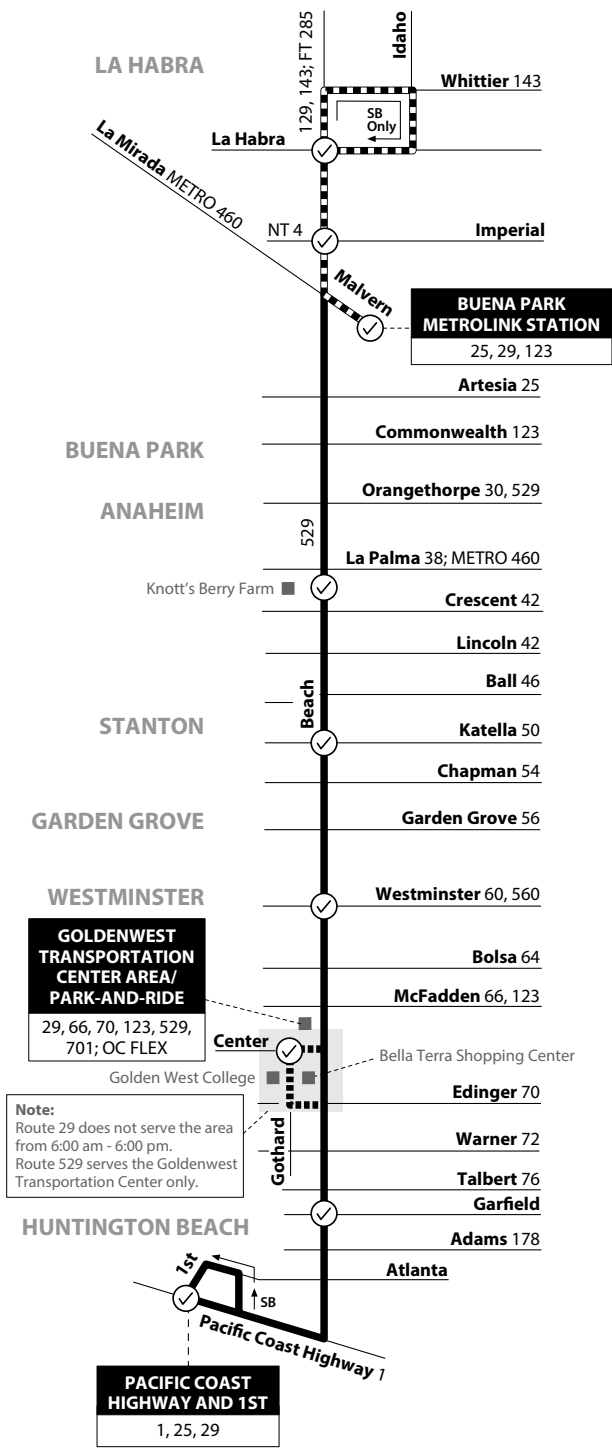

29/A

La Habra to Huntington Beach via Beach Blvd

NOTE: TAP card only accepted from La Palma to Malvern.
NOTA: Tarjeta TAP sólo aceptada de La Palma a Malvern.

Monday-Friday NORTHBOUND To: La Habra

	Pacific Coast Hwy & 1st	Beach & Garfield	Center & Gothard	Beach & Westminster	Beach & Katella	Knotts Berry Farm	Buena Park Metrolink Station	Beach & Imperial	Beach & La Habra
A	4:11	4:18	.....	4:35	4:45	4:54	.....	5:10	5:14
A	4:46	4:53	5:05	5:15	5:25	5:34	5:49	.....	.....
A	5:28	5:36	.....	5:55	6:06	6:18	.....	6:36	6:41
A	5:42	5:53	6:08	6:15	6:26	6:38	6:54	.....	.....
A	6:00	6:10	6:25	6:35	6:47	6:59	7:14	.....	.....
A	6:20	6:30	6:45	6:55	7:07	7:19	7:34	.....	.....
A	6:46	6:56	.....	7:15	7:27	7:39	.....	7:58	8:04
A	7:10	7:20	7:35	7:45	7:57	8:09	8:24	.....	.....
A	7:43	7:53	.....	8:15	8:28	8:41	.....	9:01	9:06
A	8:06	8:16	8:33	8:45	8:59	9:12	9:29	.....	.....
A	8:42	8:52	.....	9:15	9:29	9:42	.....	10:02	10:07
A	8:58	9:09	9:30	9:45	9:58	10:11	10:28	.....	.....
A	9:26	9:37	.....	10:05	10:18	10:31	.....	10:52	10:58
A	9:41	9:52	10:13	10:26	10:39	10:52	11:07	.....	.....
A	10:08	10:19	.....	10:45	10:58	11:11	.....	11:31	11:36
A	10:18	10:29	10:50	11:03	11:16	11:29	11:44	.....	.....
A	10:44	10:56	.....	11:23	11:36	11:50	.....	12:13	12:20
A	10:55	11:07	11:30	11:42	11:55	12:09	12:24	.....	.....
A	11:20	11:32	.....	12:01	12:16	12:30	.....	12:50	12:57
A	11:29	11:41	12:04	12:19	12:34	12:48	1:05	.....	.....
A	11:58	12:10	.....	12:39	12:54	1:08	.....	1:28	1:35
A	12:08	12:20	12:43	12:58	1:13	1:27	1:44	.....	.....
A	12:38	12:50	.....	1:19	1:34	1:48	.....	2:08	2:15
A	12:49	1:01	1:24	1:39	1:54	2:08	2:25	.....	.....
A	1:16	1:29	.....	1:59	2:14	2:28	.....	2:49	2:57
A	1:27	1:40	2:04	2:19	2:34	2:48	3:04	.....	.....
A	1:57	2:10	.....	2:40	2:55	3:09	.....	3:30	3:38
A	2:08	2:20	2:44	2:59	3:15	3:28	3:42	.....	.....
A	2:37	2:49	.....	3:19	3:35	3:48	.....	4:08	4:15
A	2:50	3:02	3:25	3:39	3:55	4:07	4:22	.....	.....
A	3:18	3:30	.....	3:59	4:15	4:27	.....	4:47	4:54
A	3:28	3:41	4:04	4:18	4:33	4:46	5:03	.....	.....
A	3:52	4:06	.....	4:33	4:48	5:00	.....	5:21	5:27
A	4:02	4:12	4:34	4:47	5:02	5:14	5:30	.....	.....
A	4:08	4:22	4:44	4:57	5:12	5:24	5:40	.....	.....
A	4:17	4:31	4:53	5:07	5:22	5:34	5:50	.....	.....
A	4:36	4:50	.....	5:17	5:32	5:44	.....	6:05	6:11
A	4:43	4:57	5:23	5:37	5:51	6:03	6:21	.....	.....
A	5:15	5:29	.....	5:57	6:11	6:23	.....	6:44	6:50
A	5:26	5:41	6:05	6:17	6:30	6:43	7:01	.....	.....
A	5:58	6:13	.....	6:39	6:52	7:04	.....	7:24	7:31
A	6:17	6:30	6:50	7:02	7:15	7:25	7:40	.....	.....
A	6:57	7:08	.....	7:33	7:46	7:56	.....	8:12	8:19
A	7:19	7:30	7:50	8:02	8:15	8:25	8:40	.....	.....
A	7:55	8:06	.....	8:31	8:44	8:54	.....	9:10	9:17
A	8:18	8:29	8:49	9:01	9:14	9:24	9:39	.....	.....
A	8:55	9:06	.....	9:31	9:44	9:54	.....	10:10	10:17
A	9:22	9:33	9:50	10:01	10:13	10:24	10:39	.....	.....
A	9:58	10:09	.....	10:31	10:43	10:54	.....	11:10	11:16
A	10:25	10:36	10:51	11:01	11:13	11:23	11:38	.....	.....
A	11:00	11:11	.....	11:31	11:43	11:53	.....	12:09	12:15
A	11:25	11:36	11:51	12:01	12:13	12:23	12:38	.....	.....
A	12:00	12:11	.....	12:31	12:43	12:53	.....	1:09	1:15