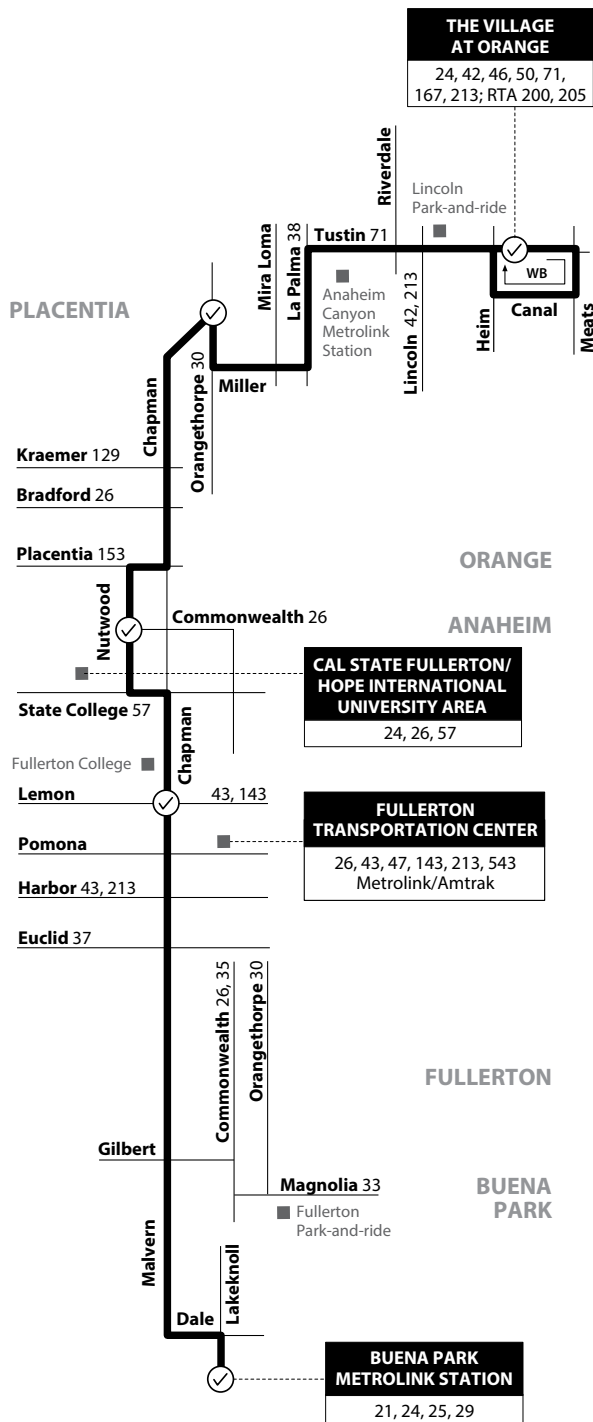

NOTE: No weekend service.
NOTA: No hay servicio los fines de semana.

Buena Park to Orange
 via Malvern Ave / Chapman Ave / Tustin Ave

THE VILLAGE AT ORANGE
 24, 42, 46, 50, 71,
 167, 213; RTA 200, 205

**CAL STATE FULLERTON/
 HOPE INTERNATIONAL
 UNIVERSITY AREA**
 24, 26, 57

**FULLERTON
 TRANSPORTATION CENTER**
 26, 43, 47, 143, 213, 543
 Metrolink/Amtrak

**BUENA PARK
 METROLINK STATION**
 21, 24, 25, 29

**LEGEND
 LEYENDA**

Scheduled Departure
 Regular Routing

METRO = Los Angeles Metro | RTA = Riverside Transit Agency

Route 024/082618 Numbers on streets indicate transfers. *Números en la calle indican transferidos.*

MAP NOT TO SCALE

**Monday - Friday
 EASTBOUND To: Orange**

Buena Park Metrolink Station	Chapman & Lemon	Nutwood & Commonwealth	Orangethorpe & Chapman	Village At Orange
5:00	5:12	5:19	5:27	5:40
5:57	6:09	6:16	6:24	6:37
6:57	7:13	7:23	7:34	7:48
7:57	8:13	8:23	8:34	8:48
8:57	9:13	9:22	9:30	9:43
10:00	10:16	10:25	10:33	10:46
11:00	11:15	11:25	11:35	11:49
12:00	12:15	12:25	12:35	12:49
1:03	1:18	1:28	1:38	1:52
2:05	2:20	2:30	2:40	2:54
3:01	3:17	3:31	3:42	3:58
3:59	4:15	4:29	4:40	4:56
4:59	5:15	5:29	5:40	5:56
6:03	6:17	6:26	6:36	6:49
7:17	7:31	7:40	7:50	8:03
8:09	8:22	8:31	8:40	8:51
9:08	9:21	9:30	9:39	9:50

**Monday - Friday
 WESTBOUND To: Buena Park**

Village At Orange	Chapman & Orangethorpe	Nutwood & Commonwealth	Chapman & Lemon	Buena Park Metrolink Station
5:04	5:19	5:27	5:34	5:47
5:55	6:15	6:26	6:35	6:50
6:55	7:15	7:26	7:35	7:50
7:58	8:16	8:27	8:36	8:50
8:58	9:16	9:27	9:36	9:50
9:56	10:14	10:25	10:34	10:48
10:56	11:14	11:25	11:34	11:48
11:59	12:17	12:28	12:37	12:51
12:59	1:17	1:28	1:39	1:55
2:02	2:20	2:31	2:42	2:58
3:04	3:23	3:35	3:45	4:01
4:08	4:27	4:39	4:49	5:05
5:06	5:25	5:37	5:47	6:03
6:15	6:32	6:41	6:50	7:03
7:11	7:28	7:37	7:46	7:59
8:10	8:27	8:36	8:45	8:58