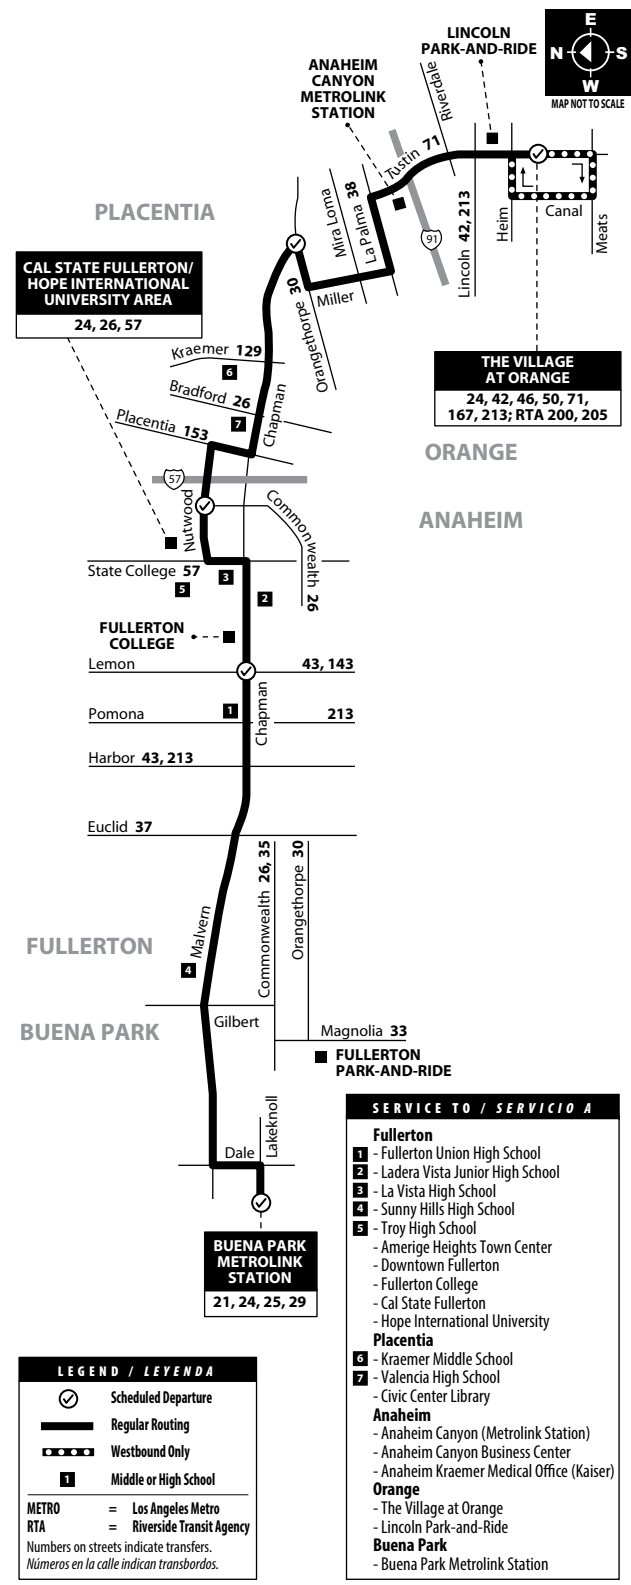

NOTE: No weekend service.
NOTA: No hay servicio los fines de semana.

Buena Park to Orange
 via Malvern Ave / Chapman Ave / Tustin Ave

Route 024/010818

Monday - Friday
EASTBOUND To: Orange

Buena Park Metrolink Station - Zone 1	Chapman & Lemon	Nutwood & Commonwealth	Orangethorpe & Chapman	Village At Orange
5:00	5:12	5:19	5:27	5:40
5:57	6:09	6:16	6:24	6:37
6:57	7:13	7:23	7:34	7:48
7:57	8:13	8:23	8:34	8:48
8:57	9:13	9:22	9:30	9:43
10:00	10:16	10:25	10:33	10:46
11:00	11:15	11:25	11:35	11:49
12:00	12:15	12:25	12:35	12:49
1:03	1:18	1:28	1:38	1:52
2:05	2:20	2:30	2:40	2:54
3:01	3:17	3:31	3:42	3:58
3:59	4:15	4:29	4:40	4:56
4:59	5:15	5:29	5:40	5:56
6:03	6:17	6:26	6:36	6:49
7:17	7:31	7:40	7:50	8:03
8:09	8:22	8:31	8:40	8:51
9:08	9:21	9:30	9:39	9:50

Monday - Friday
WESTBOUND To: Buena Park

Village At Orange	Chapman & Orangethorpe	Nutwood & Commonwealth	Chapman & Lemon	Buena Park Metrolink Station - Zone 1
5:04	5:19	5:27	5:34	5:47
5:55	6:15	6:26	6:35	6:50
6:55	7:15	7:26	7:35	7:50
7:58	8:16	8:27	8:36	8:50
8:58	9:16	9:27	9:36	9:50
9:56	10:14	10:25	10:34	10:48
10:56	11:14	11:25	11:34	11:48
11:59	12:17	12:28	12:37	12:51
12:59	1:17	1:28	1:39	1:55
2:02	2:20	2:31	2:42	2:58
3:04	3:23	3:35	3:45	4:01
4:08	4:27	4:39	4:49	5:05
5:06	5:25	5:37	5:47	6:03
6:15	6:32	6:41	6:50	7:03
7:11	7:28	7:37	7:46	7:59
8:10	8:27	8:36	8:45	8:58