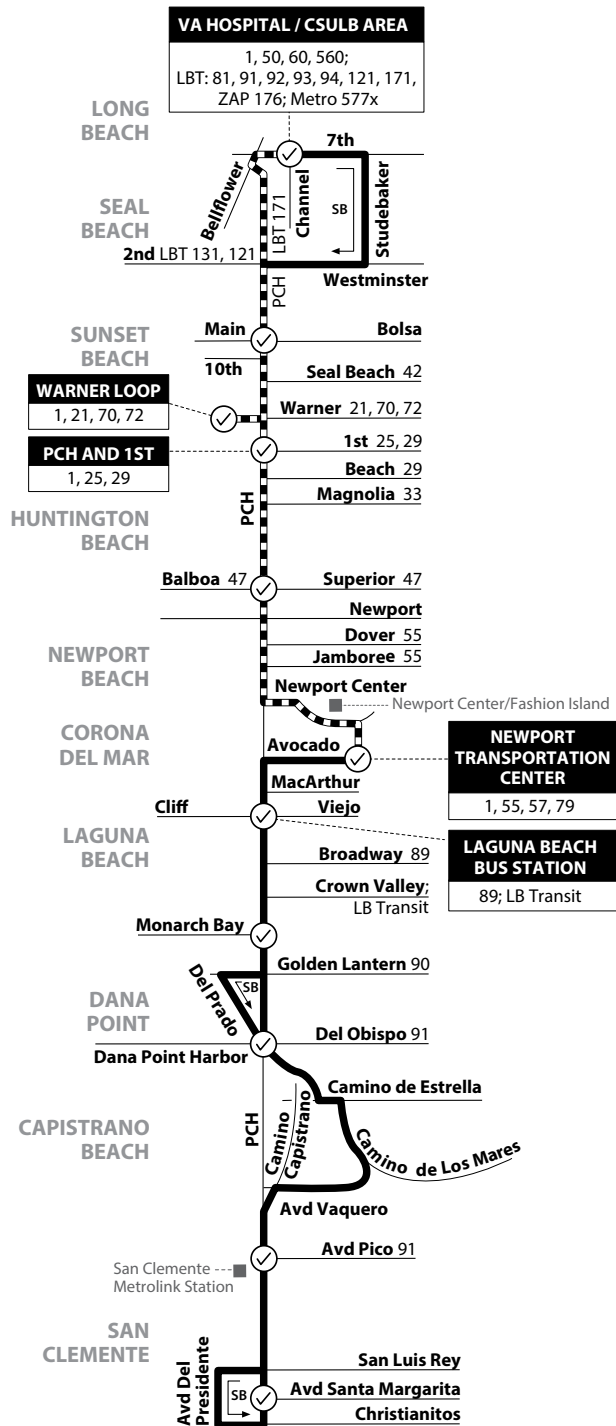

1 Long Beach to San Clemente

via Pacific Coast Hwy

Monday - Friday NORTHBOUND To: Long Beach

El Camino & Santa Margarita	El Camino Real & Avd Pico	Pacific Coast Hwy & Del Obispo	Pacific Coast Hwy & Crown Valley	Pacific Coast Hwy & Viejo	Newport Transportation Center	Pacific Coast Hwy & Superior	Pacific Coast Hwy & 1st	Warner & Pacific Coast Hwy	Pacific Coast Hwy & Bolsa	7th & Channel
4:34	4:45	4:57	5:05	5:17	5:33	5:46	5:55	6:07	6:15	6:27
5:37	5:48	6:00	6:08	6:20	6:36	6:49	6:58	7:10	7:18	7:30
6:05	6:18	6:30	6:39	6:59	7:16					
6:39	6:52	7:04	7:13	7:33	7:50	8:02	8:13	8:26	8:36	8:48
6:54	7:09	7:23	7:33	7:55	8:17					
7:24	7:39	7:53	8:03	8:25	8:47	9:04	9:16	9:28	9:37	9:49
7:53	8:08	8:22	8:32	8:54	9:17					
8:28	8:43	8:57	9:07	9:29	9:52	10:10	10:19	10:31	10:40	10:52
9:03	9:18	9:32	9:42	10:04	10:27					
9:38	9:53	10:07	10:17	10:39	11:02	11:20	11:29	11:41	11:50	12:02
10:14	10:29	10:43	10:53	11:15	11:38					
10:53	11:06	11:21	11:32	11:55	12:18	12:40	12:53	1:05	1:16	1:28
11:28	11:41	11:56	12:07	12:30	12:53					
12:03	12:16	12:31	12:42	1:05	1:28	1:50	2:03	2:15	2:26	2:38
12:38	12:51	1:06	1:17	1:40	2:03					
1:12	1:27	1:43	1:54	2:16	2:39	3:00	3:15	3:31	3:43	3:56
1:47	2:02	2:18	2:29	2:51	3:14					
2:23	2:38	2:54	3:05	3:27	3:50	4:11	4:26	4:42	4:54	5:07
3:03	3:18	3:34	3:45	4:07	4:30					
3:39	3:54	4:11	4:24	4:45	5:10	5:30	5:43	5:59	6:11	6:26
4:14	4:29	4:46	4:59	5:20	5:45					
4:49	5:04	5:21	5:34	5:55	6:20	6:40	6:53	7:09	7:21	7:36
5:37	5:50	6:04	6:15	6:30	6:48					
6:12	6:25	6:39	6:50	7:05	7:23	7:37	7:47	7:58	8:07	8:19
6:47	7:00	7:14	7:25	7:40	7:58					
7:22	7:35	7:49	8:00	8:15	8:33	8:47	8:57	9:08	9:17	9:29
8:02	8:15	8:29	8:40	8:55	9:13					
8:47	8:59	9:10	9:19	9:33	9:49	10:03	10:12	10:23	10:32	10:45

LEGEND
LEYENDA

Scheduled Departure
 Regular Routing
 No Service On Some Trips

Metro = Los Angeles Metro | LBT = Long Beach Transit |
 LB Transit = Laguna Beach Transit

Route 001/090718

Numbers on streets indicate transfers. *Números en la calle indican transbordos.*