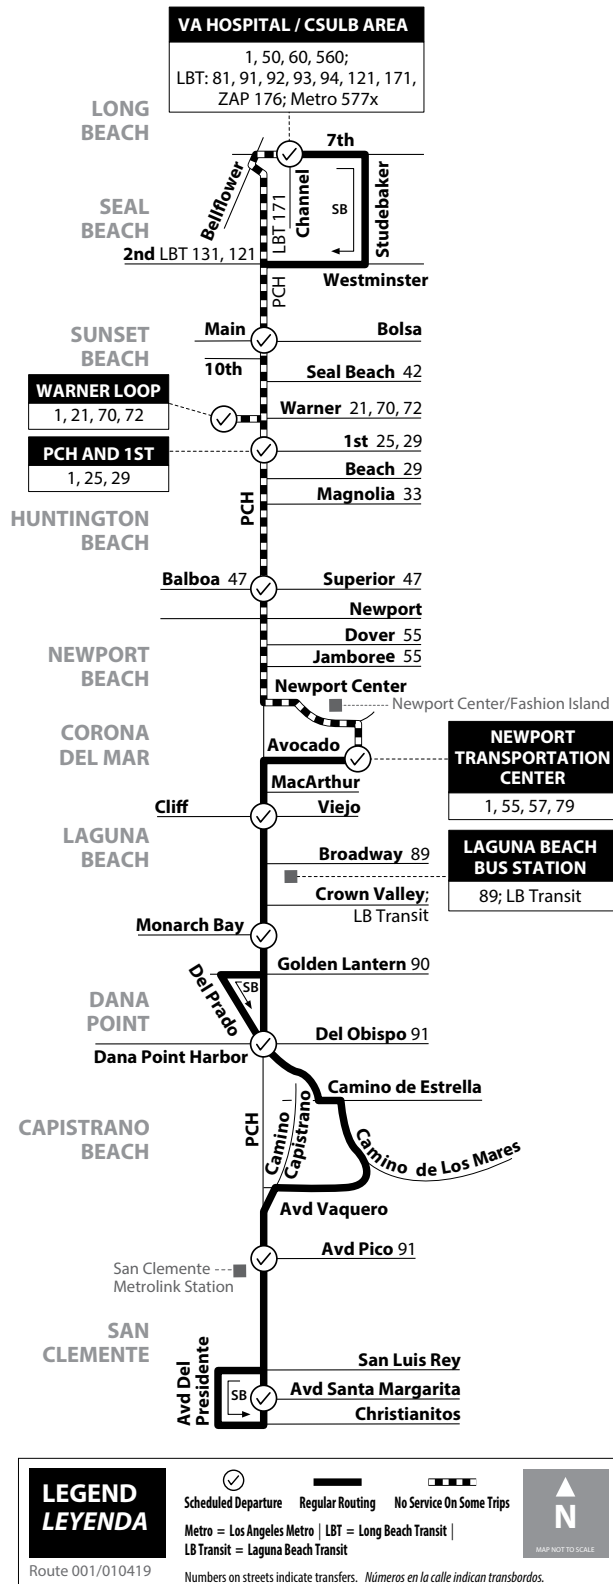

Long Beach to San Clemente via Pacific Coast Hwy

Monday - Friday NORTHBOUND To: Long Beach

El Camino & Santa Margarita	El Camino Real & Avd Pico	Pacific Coast Hwy & Del Obispo	Pacific Coast Hwy & Crown Valley	Pacific Coast Hwy & Viejo	Newport Transportation Center	Pacific Coast Hwy & Superior	Pacific Coast Hwy & 1st	Warner & Pacific Coast Hwy	Pacific Coast Hwy & Bolsa	7th & Channel
4:34	4:45	4:57	5:05	5:17	5:33	5:46	5:55	6:07	6:15	6:27
5:37	5:48	6:00	6:08	6:20	6:36	6:49	6:58	7:10	7:18	7:30
6:05	6:18	6:30	6:39	6:59	7:16					
6:39	6:52	7:04	7:13	7:33	7:50	8:02	8:13	8:26	8:36	8:48
6:54	7:09	7:23	7:33	7:55	8:17					
7:24	7:39	7:53	8:03	8:25	8:47	9:04	9:16	9:28	9:37	9:49
7:53	8:08	8:22	8:32	8:54	9:17					
8:28	8:43	8:57	9:07	9:29	9:52	10:10	10:19	10:31	10:40	10:52
9:03	9:18	9:32	9:42	10:04	10:27					
9:38	9:53	10:07	10:17	10:39	11:02	11:20	11:29	11:41	11:50	12:02
10:14	10:29	10:43	10:53	11:15	11:38					
10:53	11:06	11:21	11:32	11:55	12:18	12:40	12:53	1:05	1:16	1:28
11:28	11:41	11:56	12:07	12:30	12:53					
12:03	12:16	12:31	12:42	1:05	1:28	1:50	2:03	2:15	2:26	2:38
12:38	12:51	1:06	1:17	1:40	2:03					
1:12	1:27	1:43	1:54	2:16	2:39	3:00	3:15	3:31	3:43	3:56
1:47	2:02	2:18	2:29	2:51	3:14					
2:23	2:38	2:54	3:05	3:27	3:50	4:11	4:26	4:42	4:54	5:07
3:03	3:18	3:34	3:45	4:07	4:30					
3:39	3:54	4:11	4:24	4:45	5:10	5:30	5:43	5:59	6:11	6:26
4:14	4:29	4:46	4:59	5:20	5:45					
4:49	5:04	5:21	5:34	5:55	6:20	6:40	6:53	7:09	7:21	7:36
5:37	5:50	6:04	6:15	6:30	6:48					
6:12	6:25	6:39	6:50	7:05	7:23	7:37	7:47	7:58	8:07	8:19
6:47	7:00	7:14	7:25	7:40	7:58					
7:22	7:35	7:49	8:00	8:15	8:33	8:47	8:57	9:08	9:17	9:29
8:02	8:15	8:29	8:40	8:55	9:13					
8:47	8:59	9:10	9:19	9:33	9:49	10:03	10:12	10:23	10:32	10:45

SERVICE TO / SERVICIO A

Long Beach

- VA Hospital
- Cal State Long Beach

Seal Beach

- Seal Beach City Hall

Sunset Beach

- Ethel Dwyer Middle School
- Huntington Beach Pier

Newport Beach

- Horace Ensign Intermediate School
- Newport Harbor High School
- Newport Center/Fashion Island
- Newport Transportation Center
- Newport Civic Center and Park
- Hoag Hospital

Corona del Mar

- Emerald Bay

Laguna Beach

- Laguna Beach High School

Huntington Beach

- Laguna Beach Civic Center
- Monarch Bay
- Mission Hospital

Dana Point

- Salt Creek Beach
- Dana Point Harbor

Capistrano Beach

- San Clemente High School

San Clemente