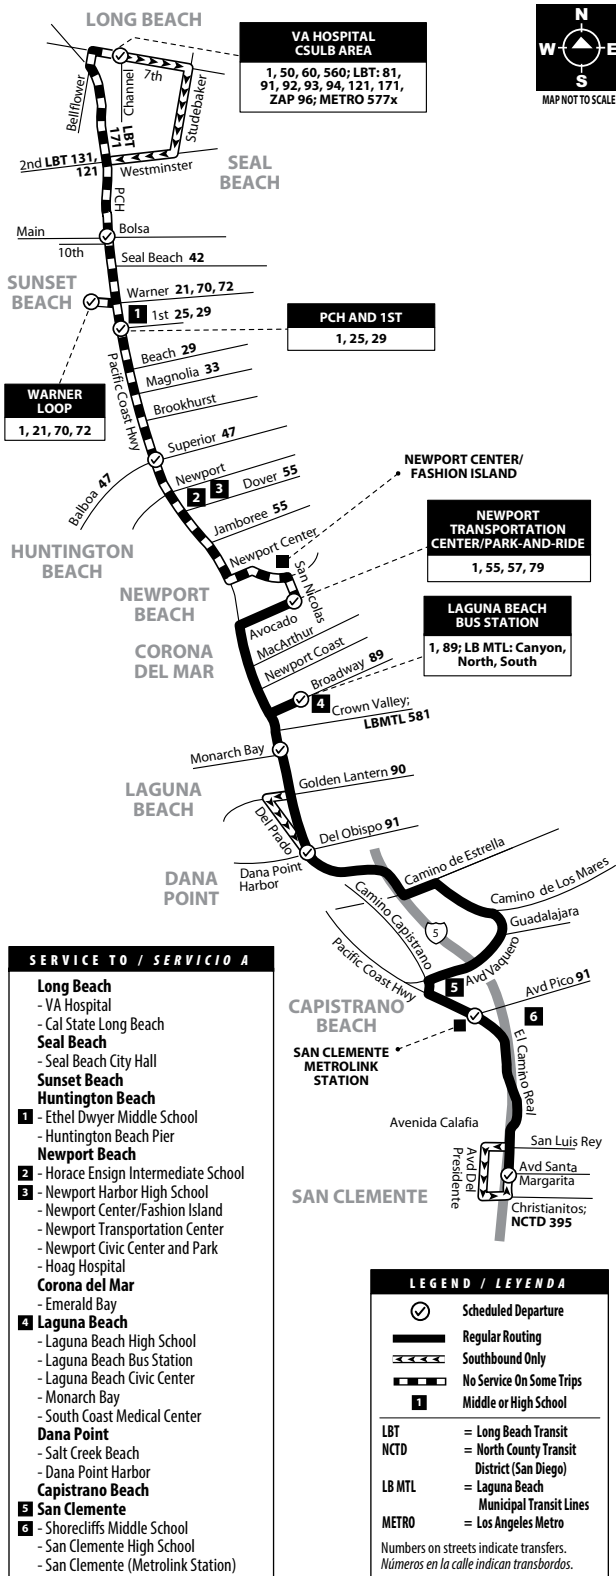

1 Long Beach to San Clemente

via Pacific Coast Hwy

Monday - Friday NORTHBOUND To: Long Beach

El Camino Real & Avd Santa Margarita	El Camino Real & Avd Pico	Pacific Coast Hwy & Del Obispo	Pacific Coast Hwy & Crown Valley	Laguna Beach Bus Station	Newport Transportation Center	Pacific Coast Hwy & Superior	Pacific Coast Hwy & 1st	Warner & Pacific Coast Hwy	Pacific Coast Hwy & Bolsa	7th & Channel
4:39	4:49	5:02	5:09	5:21	5:37	5:49	5:57	6:09	6:17	6:24
5:13	5:26	5:40	5:50	6:08	6:28	6:41	6:51	7:04	7:13	7:20
6:00	6:13	6:27	6:37	6:55	7:15					
6:35	6:48	7:02	7:12	7:30	7:50	8:03	8:13	8:26	8:35	8:42
7:10	7:23	7:37	7:47	8:05	8:25					
7:34	7:49	8:04	8:15	8:34	8:57	9:13	9:23	9:34	9:43	9:51
8:06	8:21	8:36	8:47	9:06	9:29					
8:36	8:51	9:06	9:17	9:36	9:59	10:15	10:25	10:36	10:45	10:53
9:05	9:20	9:35	9:46	10:05	10:28					
9:35	9:50	10:05	10:16	10:35	10:58	11:14	11:24	11:35	11:44	11:52
10:05	10:20	10:35	10:46	11:05	11:28					
10:29	10:44	10:59	11:09	11:30	11:58	12:15	12:26	12:39	12:48	12:57
11:01	11:16	11:31	11:41	12:02	12:30					
11:31	11:46	12:01	12:11	12:32	1:00	1:17	1:28	1:41	1:50	1:59
12:02	12:17	12:32	12:42	1:03	1:31					
12:32	12:47	1:02	1:12	1:33	2:01	2:18	2:29	2:42	2:51	3:00
1:03	1:18	1:33	1:43	2:04	2:32					
1:33	1:48	2:03	2:13	2:34	3:02	3:19	3:30	3:43	3:52	4:01
1:57	2:11	2:28	2:40	3:05	3:34					
2:28	2:42	2:59	3:11	3:36	4:05	4:26	4:40	4:55	5:06	5:16
3:01	3:15	3:32	3:44	4:09	4:38					
3:32	3:46	4:03	4:15	4:40	5:09	5:30	5:44	5:59	6:10	6:20
4:05	4:19	4:36	4:48	5:13	5:42					
4:50	5:05	5:19	5:30	5:50	6:12	6:26	6:38	6:53	7:01	7:09
5:20	5:35	5:49	6:00	6:20	6:42					
5:50	6:05	6:19	6:30	6:50	7:12	7:26	7:38	7:53	8:01	8:09
6:21	6:36	6:50	7:01	7:21	7:43					
6:59	7:13	7:25	7:34	7:52	8:13	8:28	8:38	8:50	8:57	9:05
7:51	8:05	8:17	8:26	8:44	9:05	9:20	9:30	9:42	9:49	9:57
8:51	9:05	9:17	9:26	9:44	10:05					
10:01	10:11	10:23	10:30	10:46	11:07					