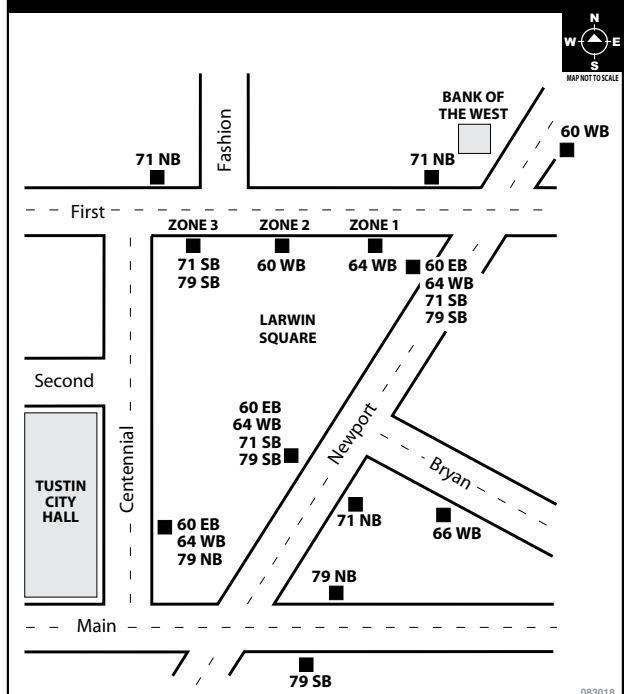

For more information call (800) 371-LINK or visit Metrolinktrains.com.

BOARDING DIAGRAMS

ANAHEIM REGIONAL TRANSPORTATION INTERMODAL CENTER (ARTIC)

BUENA PARK METROLINK STATION

FULLERTON PARK-and-RIDE

FULLERTON TRANSPORTATION CENTER

BOARDING DIAGRAMS

GOLDENWEST TRANSPORTATION CENTER

IRVINE STATION (Corner of Barranca & Ada)

LAGUNA HILLS TRANSPORTATION CENTER

LARWIN SQUARE-TUSTIN

BOARDING DIAGRAMS

NEWPORT TRANSPORTATION CENTER

ORANGE TRANSPORTATION CENTER

SANTA ANA (DOWNTOWN AREA)

SOUTH COAST PLAZA AREA

BOARDING DIAGRAMS

SANTA ANA REGIONAL TRANSPORTATION CENTER

THE OUTLETS AT ORANGE

THE VILLAGE AT ORANGE

TUSTIN METROLINK STATION