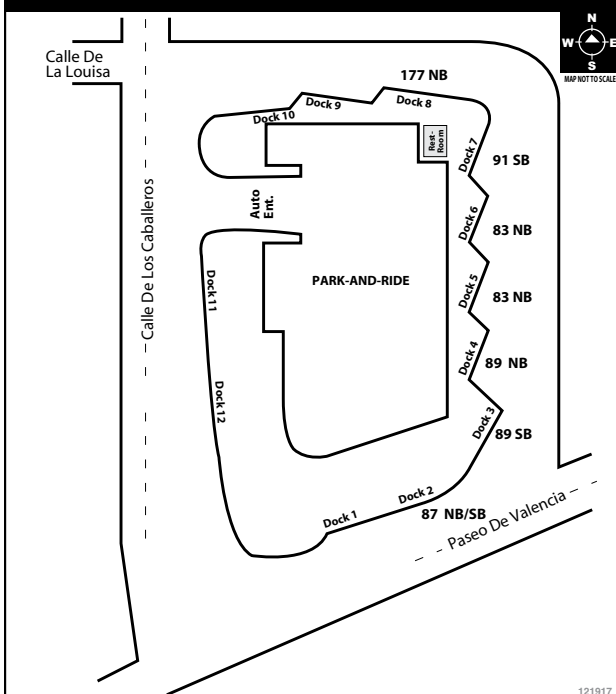

BOARDING DIAGRAMS

GOLDENWEST TRANSPORTATION CENTER

IRVINE STATION (Corner of Barranca & Ada)

LAGUNA HILLS TRANSPORTATION CENTER

LARWIN SQUARE-TUSTIN

BOARDING DIAGRAMS

NEWPORT TRANSPORTATION CENTER

ORANGE TRANSPORTATION CENTER

SANTA ANA (DOWNTOWN AREA)

SOUTH COAST PLAZA AREA

BOARDING DIAGRAMS

SANTA ANA REGIONAL TRANSPORTATION CENTER

THE OUTLETS AT ORANGE

THE VILLAGE AT ORANGE

TUSTIN METROLINK STATION