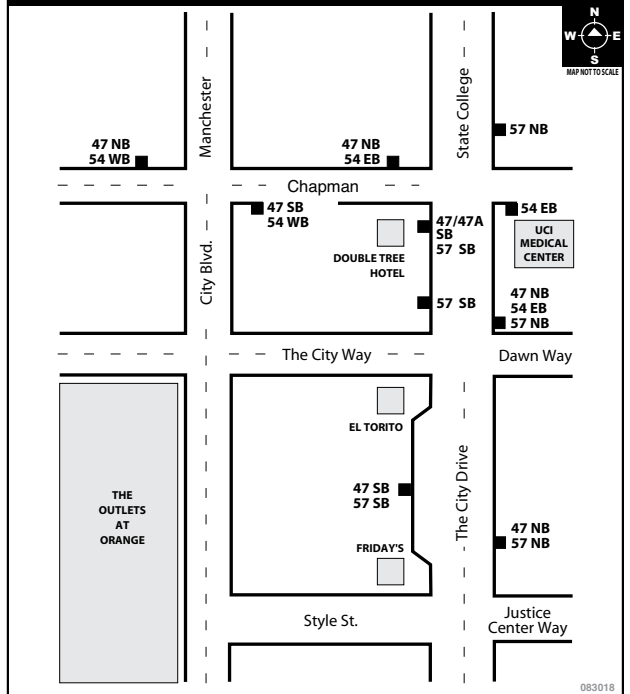

BOARDING DIAGRAMS

GOLDENWEST TRANSPORTATION CENTER

IRVINE STATION (Corner of Barranca & Ada)

LAGUNA HILLS TRANSPORTATION CENTER

LARWIN SQUARE-TUSTIN

BOARDING DIAGRAMS

NEWPORT TRANSPORTATION CENTER

ORANGE TRANSPORTATION CENTER

SANTA ANA (DOWNTOWN AREA)

SOUTH COAST PLAZA AREA

BOARDING DIAGRAMS

SANTA ANA REGIONAL TRANSPORTATION CENTER

THE OUTLETS AT ORANGE

THE VILLAGE AT ORANGE

TUSTIN METROLINK STATION