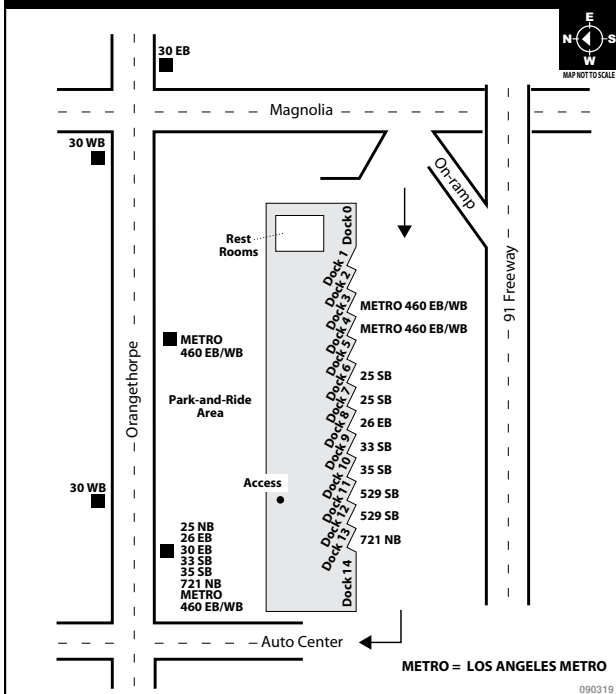

For more information call (800) 371-LINK or visit Metrolinktrains.com.

BOARDING DIAGRAMS

ANAHEIM REGIONAL TRANSPORTATION INTERMODAL CENTER (ARTIC)

BUENA PARK METROLINK STATION

FULLERTON PARK-and-RIDE

FULLERTON TRANSPORTATION CENTER

BOARDING DIAGRAMS

GOLDENWEST TRANSPORTATION CENTER

IRVINE STATION (Corner of Barranca & Ada)

LAGUNA HILLS TRANSPORTATION CENTER

LARWIN SQUARE-TUSTIN

BOARDING DIAGRAMS

NEWPORT TRANSPORTATION CENTER

ORANGE TRANSPORTATION CENTER

SANTA ANA (DOWNTOWN AREA)

SOUTH COAST PLAZA AREA

BOARDING DIAGRAMS

SANTA ANA REGIONAL TRANSPORTATION CENTER

THE OUTLETS AT ORANGE

THE VILLAGE AT ORANGE

TUSTIN METROLINK STATION