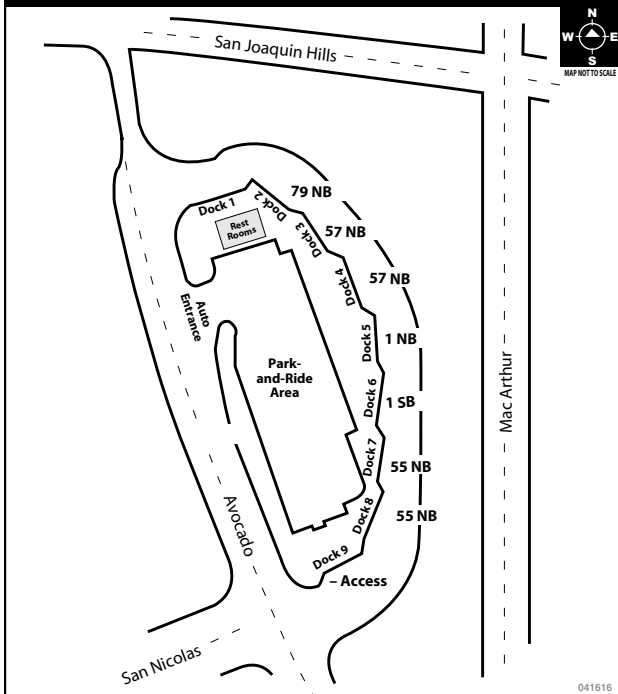

FACILITIES & BOARDING DIAGRAMS

OCTA has several facilities to help ease your commute. Bus Transportation Centers are major transfer hubs that provide restroom facilities and covered shelter while you wait for your bus. Park-and-Ride facilities allow you to drive your car to the nearest transit facility where you can take a bus or train to complete your trip. Metrolink Stations provide rail and bus connections. Stationlink routes provide a link between train stations and major employment/activity centers and are designed to meet selected trains. You can find route maps and timetables inside this Bus Book.

BOARDING DIAGRAMS

GOLDENWEST TRANSPORTATION CENTER

IRVINE STATION (Corner of Barranca & Ada)

LAGUNA HILLS TRANSPORTATION CENTER

LARWIN SQUARE-TUSTIN

BOARDING DIAGRAMS

NEWPORT TRANSPORTATION CENTER

ORANGE TRANSPORTATION CENTER

SANTA ANA (DOWNTOWN AREA)

SOUTH COAST PLAZA AREA

BOARDING DIAGRAMS

SANTA ANA REGIONAL TRANSPORTATION CENTER

THE OUTLETS AT ORANGE

THE VILLAGE AT ORANGE

TUSTIN METROLINK STATION