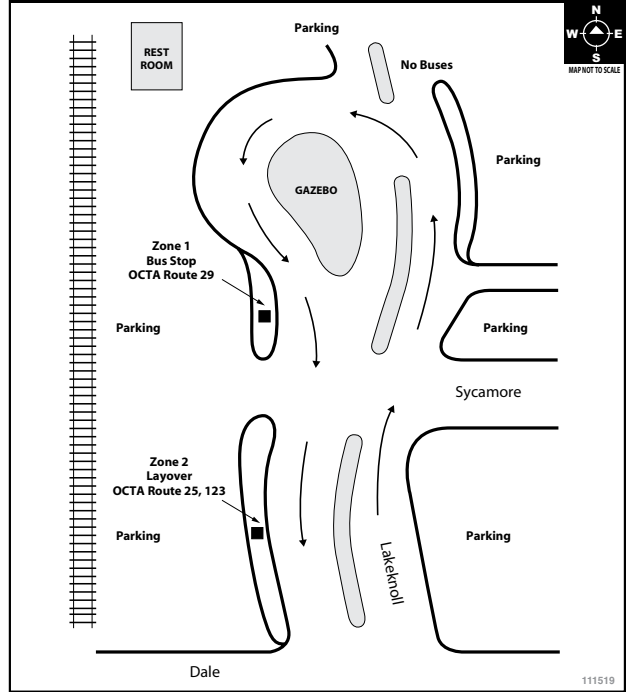

For more information call (800) 371-LINK or visit Metrolinktrains.com.

BOARDING DIAGRAMS

ANAHEIM REGIONAL TRANSPORTATION INTERMODAL CENTER (ARTIC)

BUENA PARK METROLINK STATION

FULLERTON PARK-and-RIDE

FULLERTON TRANSPORTATION CENTER