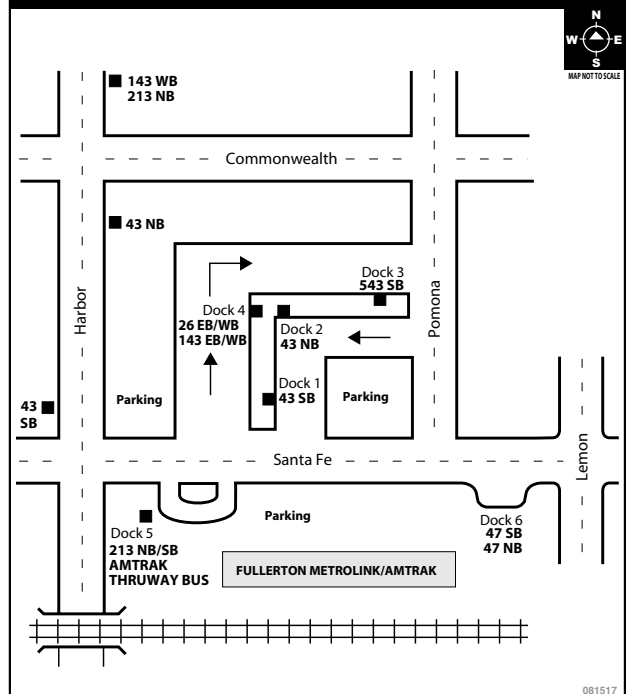

For more information call (800) 371-LINK or visit Metrolinktrains.com.

BOARDING DIAGRAMS

ANAHEIM REGIONAL TRANSPORTATION INTERMODAL CENTER (ARTIC)

BUENA PARK METROLINK STATION

FULLERTON PARK-and-RIDE

FULLERTON TRANSPORTATION CENTER

BOARDING DIAGRAMS

GOLDENWEST TRANSPORTATION CENTER

IRVINE STATION (Corner of Barranca & Ada)

LAGUNA HILLS TRANSPORTATION CENTER

LARWIN SQUARE-TUSTIN

BOARDING DIAGRAMS

NEWPORT TRANSPORTATION CENTER

ORANGE TRANSPORTATION CENTER

SANTA ANA (DOWNTOWN AREA)

SOUTH COAST PLAZA AREA

BOARDING DIAGRAMS

SANTA ANA REGIONAL TRANSPORTATION CENTER

THE OUTLETS AT ORANGE

THE VILLAGE AT ORANGE

TUSTIN METROLINK STATION