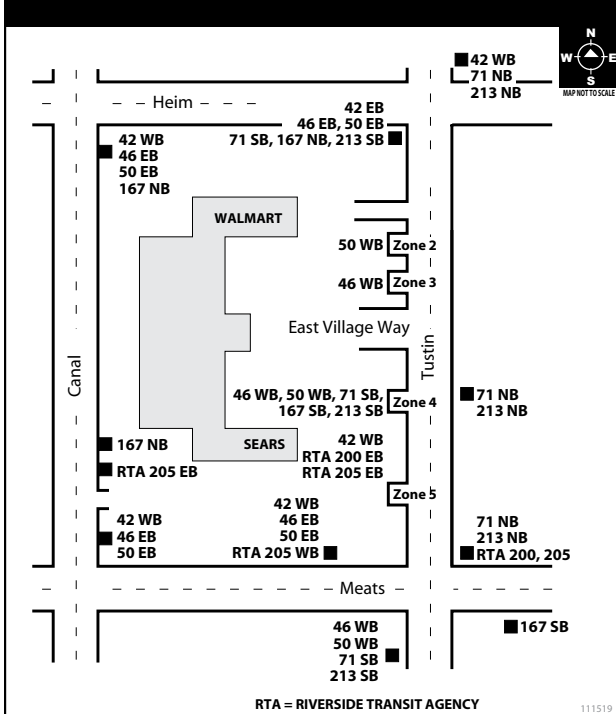

BOARDING DIAGRAMS

GOLDENWEST TRANSPORTATION CENTER

IRVINE STATION (Corner of Barranca & Ada)

LAGUNA HILLS TRANSPORTATION CENTER

LARWIN SQUARE-TUSTIN

BOARDING DIAGRAMS

NEWPORT TRANSPORTATION CENTER

ORANGE TRANSPORTATION CENTER

SANTA ANA (DOWNTOWN AREA)

SOUTH COAST PLAZA AREA

BOARDING DIAGRAMS

SANTA ANA REGIONAL TRANSPORTATION CENTER

THE OUTLETS AT ORANGE

THE VILLAGE AT ORANGE

TUSTIN METROLINK STATION