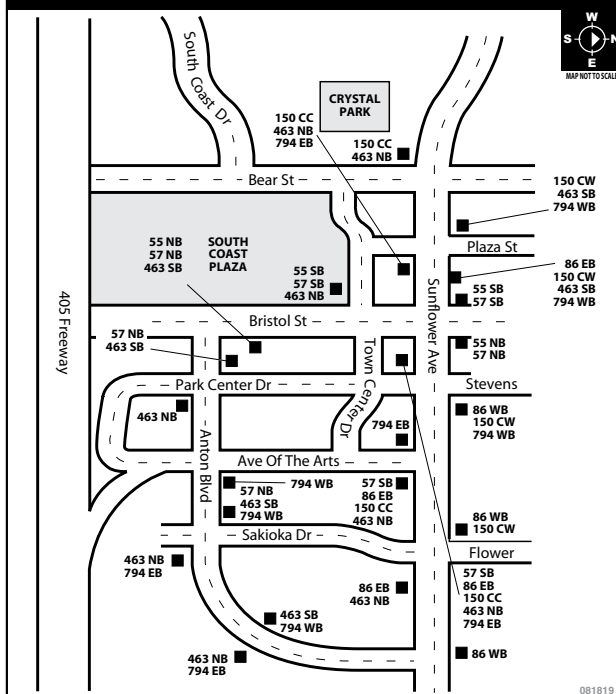

BOARDING DIAGRAMS

GOLDENWEST TRANSPORTATION CENTER

IRVINE STATION (Corner of Barranca & Ada)

LAGUNA HILLS TRANSPORTATION CENTER

LARWIN SQUARE-TUSTIN

BOARDING DIAGRAMS

NEWPORT TRANSPORTATION CENTER

ORANGE TRANSPORTATION CENTER

SANTA ANA (DOWNTOWN AREA)

SOUTH COAST PLAZA AREA

BOARDING DIAGRAMS

SANTA ANA REGIONAL TRANSPORTATION CENTER

THE OUTLETS AT ORANGE

THE VILLAGE AT ORANGE

TUSTIN METROLINK STATION