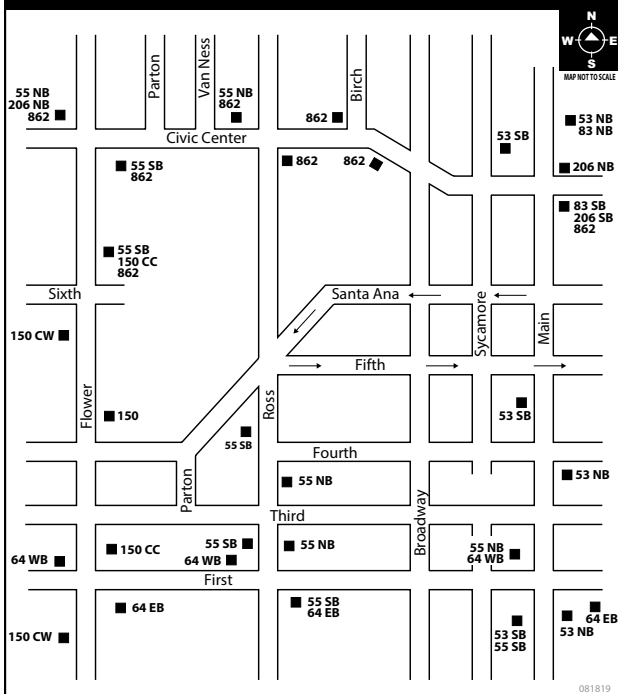

For more information call (800) 371-LINK or visit Metrolinktrains.com.

BOARDING DIAGRAMS

ANAHEIM REGIONAL TRANSPORTATION INTERMODAL CENTER (ARTIC)

BUENA PARK METROLINK STATION

FULLERTON PARK-and-RIDE

FULLERTON TRANSPORTATION CENTER

BOARDING DIAGRAMS

GOLDENWEST TRANSPORTATION CENTER

IRVINE STATION (Corner of Barranca & Ada)

LAGUNA HILLS TRANSPORTATION CENTER

LARWIN SQUARE-TUSTIN

BOARDING DIAGRAMS

NEWPORT TRANSPORTATION CENTER

ORANGE TRANSPORTATION CENTER

SANTA ANA (DOWNTOWN AREA)

SOUTH COAST PLAZA AREA

BOARDING DIAGRAMS

SANTA ANA REGIONAL TRANSPORTATION CENTER

THE OUTLETS AT ORANGE

THE VILLAGE AT ORANGE

TUSTIN METROLINK STATION