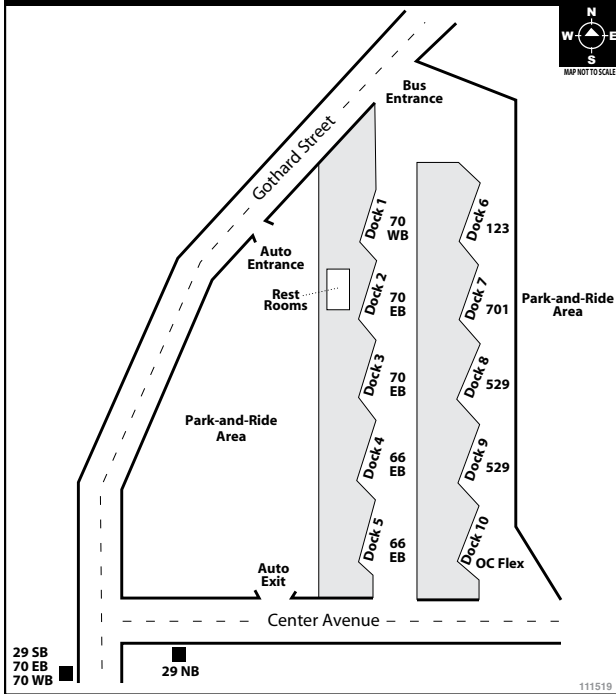

For more information call (800) 371-LINK or visit Metrolinktrains.com.

BOARDING DIAGRAMS

ANAHEIM REGIONAL TRANSPORTATION INTERMODAL CENTER (ARTIC)

BUENA PARK METROLINK STATION

FULLERTON PARK-and-RIDE

FULLERTON TRANSPORTATION CENTER

BOARDING DIAGRAMS

GOLDENWEST TRANSPORTATION CENTER

IRVINE STATION (Corner of Barranca & Ada)

LAGUNA HILLS TRANSPORTATION CENTER

LARWIN SQUARE-TUSTIN

BOARDING DIAGRAMS

NEWPORT TRANSPORTATION CENTER

ORANGE TRANSPORTATION CENTER