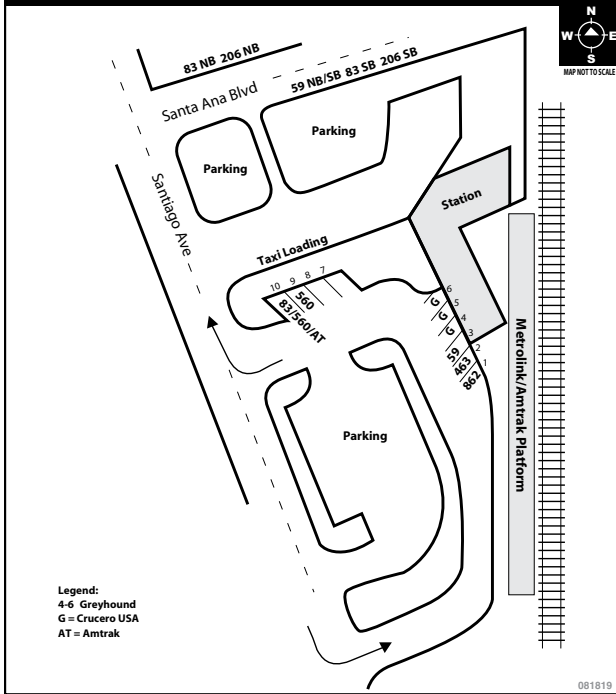

BOARDING DIAGRAMS

GOLDENWEST TRANSPORTATION CENTER

IRVINE STATION (Corner of Barranca & Ada)

LAGUNA HILLS TRANSPORTATION CENTER

LARWIN SQUARE-TUSTIN

BOARDING DIAGRAMS

NEWPORT TRANSPORTATION CENTER

ORANGE TRANSPORTATION CENTER

SANTA ANA (DOWNTOWN AREA)

SOUTH COAST PLAZA AREA

BOARDING DIAGRAMS

SANTA ANA REGIONAL TRANSPORTATION CENTER

THE OUTLETS AT ORANGE

THE VILLAGE AT ORANGE

TUSTIN METROLINK STATION