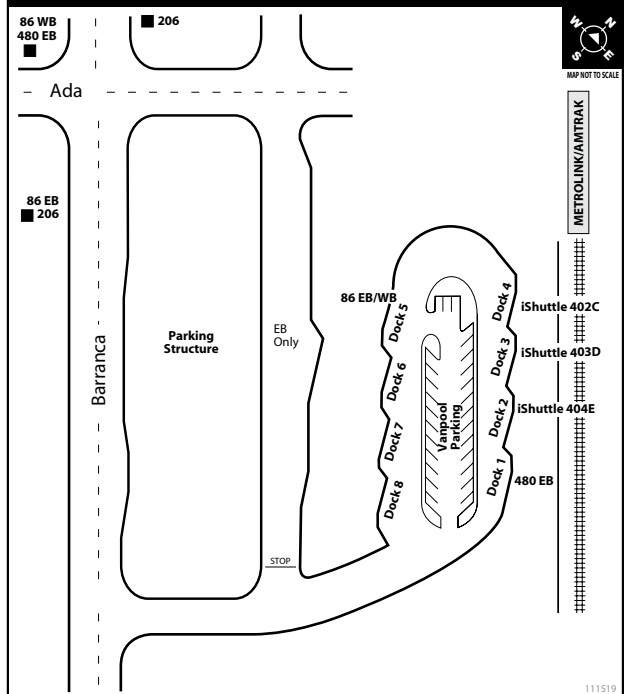

For more information call (800) 371-LINK or visit Metrolinktrains.com.

BOARDING DIAGRAMS

ANAHEIM REGIONAL TRANSPORTATION INTERMODAL CENTER (ARTIC)

BUENA PARK METROLINK STATION

FULLERTON PARK-and-RIDE

FULLERTON TRANSPORTATION CENTER

BOARDING DIAGRAMS

GOLDENWEST TRANSPORTATION CENTER

IRVINE STATION (Corner of Barranca & Ada)

LAGUNA HILLS TRANSPORTATION CENTER

LARWIN SQUARE-TUSTIN

BOARDING DIAGRAMS

NEWPORT TRANSPORTATION CENTER

ORANGE TRANSPORTATION CENTER

SANTA ANA (DOWNTOWN AREA)

SOUTH COAST PLAZA AREA

BOARDING DIAGRAMS

SANTA ANA REGIONAL TRANSPORTATION CENTER

THE OUTLETS AT ORANGE

THE VILLAGE AT ORANGE

TUSTIN METROLINK STATION