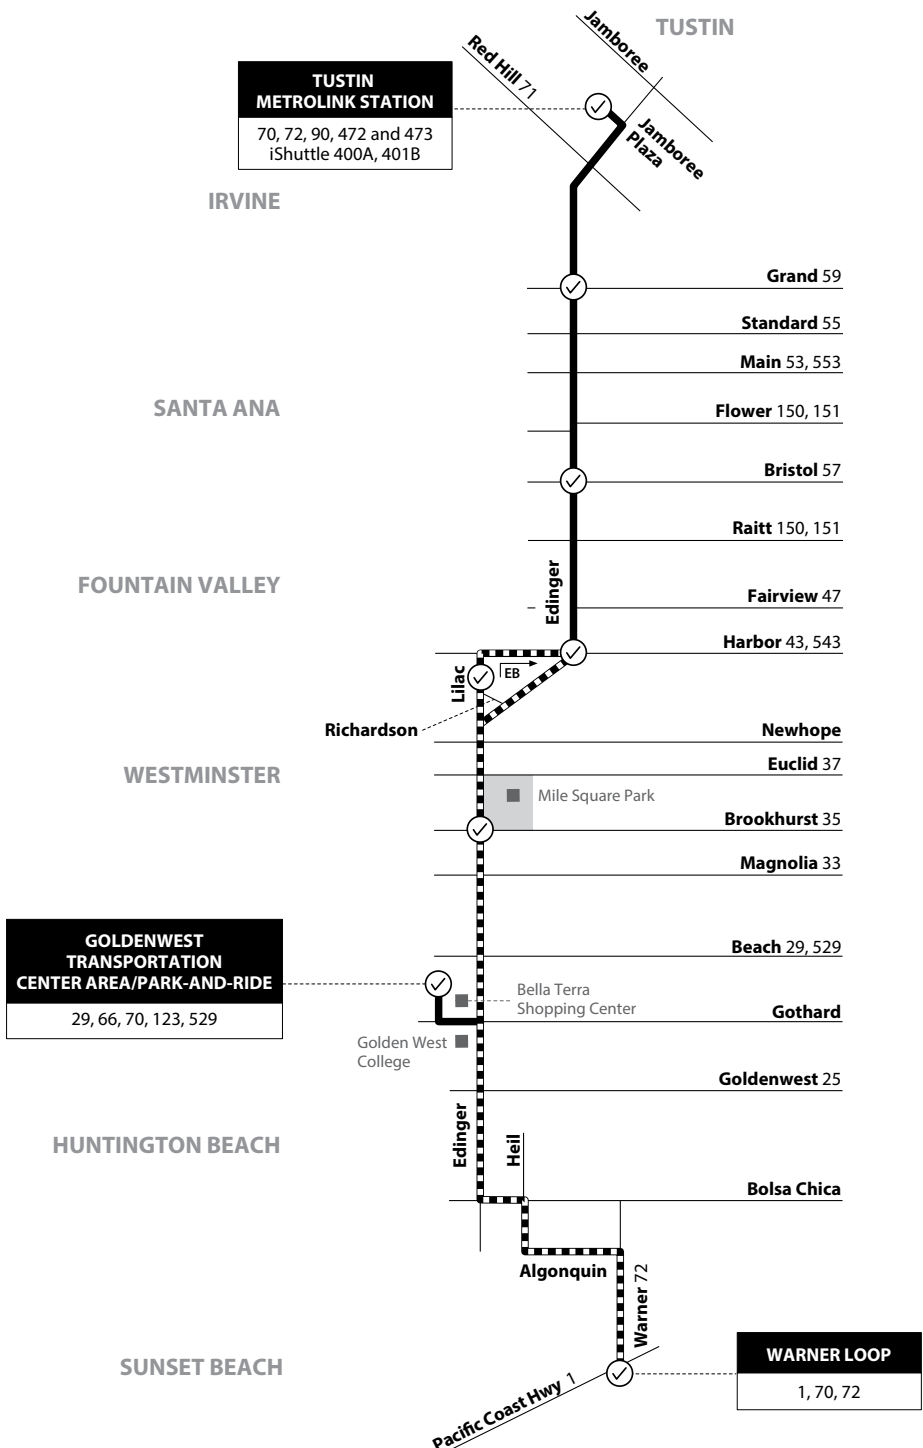

Sunset Beach to Tustin

via Edinger Ave

70

LEGEND
LEYENDA

Route 070/102124

Scheduled Departure
 Regular Routing
 No Service On Some Trips

iShuttle = Irvine Business Complex

MAP NOT TO SCALE

Numbers on streets indicate transfers. *Números en la calle indican transbordos.*

Monday-Friday EASTBOUND To: Tustin

Warner & Pacific Coast Hwy	Goldenwest Transportation Center	Edinger & Brookhurst	Lilac & Harbor	Edinger & Harbor	Edinger & Bristol	Edinger & Grand	Tustin Metrolink Station
4:24	4:39	4:52	4:58	5:07	5:16	5:26
			5:15	5:18	5:27	5:36	5:46
5:04	5:19	5:32	5:38	5:47	5:56	6:06
			5:55	5:58	6:07	6:16	6:26
5:44	5:59	6:12	6:18	6:27	6:36	6:46
			6:35	6:38	6:50	7:01	7:13
6:15	6:33	6:50	6:58	7:10	7:21	7:33
			7:15	7:18	7:30	7:41	7:53
6:55	7:13	7:30	7:38	7:50	8:01	8:13
			7:55	7:58	8:10	8:21	8:33
7:35	7:53	8:10	8:18	8:30	8:41	8:53
			8:40	8:43	8:55	9:06	9:18
8:18	8:36	8:53	9:01	9:13	9:24	9:36
			9:20	9:23	9:32	9:41	9:51
8:58	9:19	9:36	9:43	9:52	10:01	10:11
			10:00	10:03	10:12	10:21	10:31
9:38	9:59	10:16	10:23	10:32	10:41	10:51
			10:40	10:43	10:53	11:03	11:14
10:14	10:35	10:55	11:03	11:13	11:23	11:34
			11:20	11:23	11:33	11:43	11:54
10:54	11:15	11:35	11:43	11:53	12:03	12:14
			12:00	12:03	12:13	12:23	12:34
11:34	11:55	12:15	12:23	12:33	12:43	12:54
			12:40	12:43	12:53	1:03	1:14
12:14	12:35	12:55	1:03	1:13	1:23	1:34
			1:18	1:21	1:32	1:44	1:55