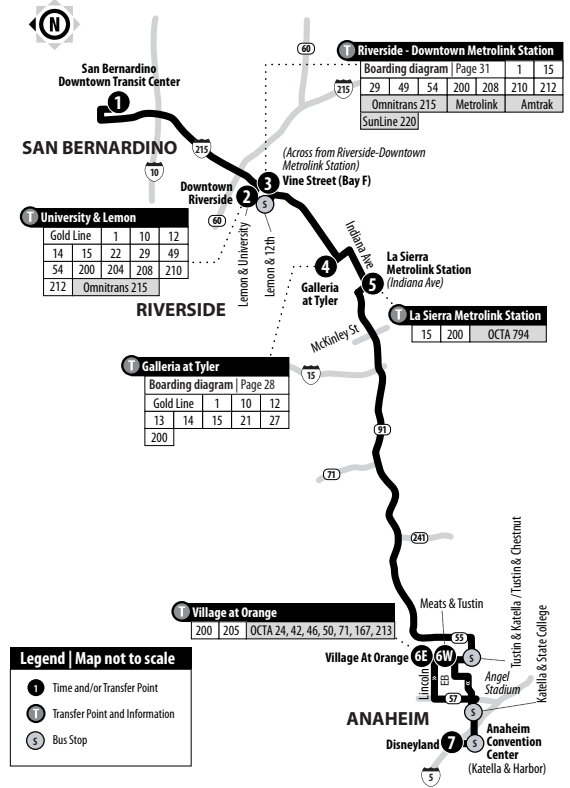

RTA ROUTE 200

200 San Bernardino - Riverside - Anaheim

200 Weekdays | Eastbound to San Bernardino

A.M. times are in PLAIN, P.M. times are in **BOLD** | Times are approximate.

Disneyland	Village at Orange	La Sierra Metrolink Station (Indiana Ave)	Galleria at Tyler	Lemon & University (Downtown Riverside)	Riverside-Downtown Metrolink Station (Vine St Bay F)	San Bernardino Downtown Transit Center
7	6E	5	4	2	3	1
5:52	6:15	6:52	7:01	7:25	7:29	7:51
7:03	7:28	8:05	8:14	8:38	8:42	9:04
8:09	8:34	9:08	9:17	9:36	9:40	10:00
9:13	9:39	10:13	10:22	10:41	10:45	11:05
10:07	10:33	11:07	11:16	11:35	11:39	11:59
10:59	11:25	12:00	12:09	12:28	12:32	12:54
11:59	12:25	1:00	1:09	1:29	1:33	1:55
12:55	1:21	1:57	2:06	2:26	2:30	2:52
1:55	2:21	3:04	3:13	3:36	3:40	4:04
2:46	3:12	3:58	4:07	4:30	4:34	4:58
3:37	4:07	5:00	5:10	5:34	5:38	6:06
4:08	4:38	5:31	5:41	6:03	6:07	6:34
4:38	5:10	6:03	6:13	6:33	6:37	7:00
5:52	6:18	7:03	7:12	7:30	7:34	7:57
7:01	7:27	8:07	8:15	8:33	8:37	9:00
8:01	8:24	8:59	9:07	9:24	9:28	9:50
8:59	9:22	9:56	10:04	10:21	10:25	10:45
10:15	10:38	11:12	11:20	11:36	11:40	11:59

200 Weekends | Westbound to Anaheim

A.M. times are in PLAIN, P.M. times are in **BOLD** | Times are approximate.

San Bernardino Downtown Transit Center	Lemon & University (Downtown Riverside)	Riverside-Downtown Metrolink Station (Vine St Bay F)	Galleria at Tyler	La Sierra Metrolink Station (Indiana Ave)	Meats & Tustin	Disneyland
1	2	3	4	5	6W	7
6:00	6:22	6:26	6:44	6:50	7:24	7:46
7:36	7:58	8:02	8:20	8:26	9:02	9:26
9:11	9:33	9:37	9:55	10:01	10:37	11:01
10:42	11:04	11:08	11:26	11:32	12:10	12:34
12:22	12:44	12:48	1:06	1:12	1:50	2:14
2:05	2:27	2:31	2:49	2:55	3:33	3:57
3:30	3:52	3:56	4:14	4:20	4:56	5:20
5:30	5:52	5:56	6:14	6:20	6:56	7:20
7:30	7:50	7:54	8:12	8:18	8:50	9:12

200 Weekdays | Westbound to Anaheim

A.M. times are in PLAIN, P.M. times are in **BOLD** | Times are approximate.

San Bernardino Downtown Transit Center	Lemon & University (Downtown Riverside)	Riverside-Downtown Metrolink Station (Vine St Bay F)	Galleria at Tyler	La Sierra Metrolink Station (Indiana Ave)	Meats & Tustin	Disneyland
1	2	3	4	5	6W	7
3:32	3:52	3:56	4:12	4:16	4:56	5:15
4:35	4:57	5:01	5:17	5:21	6:06	6:26
5:27	5:51	5:55	6:11	6:17	7:10	7:32
6:35	7:00	7:04	7:20	7:26	8:11	8:35
7:30	7:55	7:59	8:19	8:25	9:05	9:29
8:25	8:49	8:53	9:13	9:19	9:57	10:21
9:29	9:53	9:57	10:13	10:19	10:57	11:21
10:25	10:49	10:53	11:09	11:15	11:53	12:17
11:25	11:49	11:53	12:09	12:15	12:53	1:17
12:14	12:38	12:42	1:00	1:06	1:44	2:08
1:04	1:28	1:32	1:50	1:56	2:34	2:58
2:05	2:29	2:33	2:51	2:57	3:35	3:59
3:17	3:41	3:45	4:05	4:11	4:49	5:13
4:24	4:49	4:53	5:13	5:19	5:57	6:21
5:23	5:51	5:55	6:15	6:21	6:57	7:21
6:31	6:56	7:00	7:16	7:22	7:58	8:20
7:40	8:02	8:06	8:22	8:28	9:04	9:26

200 Weekends | Eastbound to San Bernardino

A.M. times are in PLAIN, P.M. times are in **BOLD** | Times are approximate.