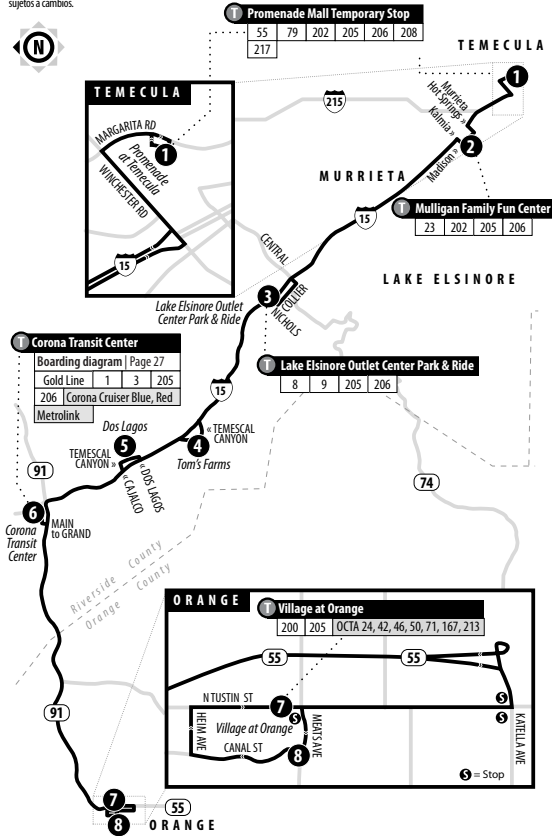

RTA ROUTE 205 & 206

205 206 Temecula - Murrieta - Lake Elsinore - Corona Transit Center - Orange

No service on weekends or: Memorial Day, Independence Day, Labor Day, Thanksgiving Day, Christmas Day and New Year's Day.

205 206 Weekdays | Northbound to Corona Transit Center and Village at Orange

	Promenade Mall Temporary Stop	Mulligans Murrieta	Lake Elsinore Outlet Center Park-And-Ride	Tom's Farm	Dos Lagos	Corona Transit Center	Canal & Meats
	1	2	3	4	5	6	8
205	3:56	4:07	4:27	4:38	—	5:00	5:45
206	4:23	4:34	4:54	5:08	—	5:26	—
205	4:38	4:49	5:09	5:25	—	5:45	—
206	—	—	5:35	5:47	6:00	6:23	7:18
205	5:09	5:20	5:40	—	—	6:15	—
206	—	—	6:13	6:26	6:41	7:07	8:02
205	5:48	6:00	6:20	—	—	7:02	—
206	—	—	—	—	—	3:10	3:48
205	—	—	—	—	—	4:27	5:05
206	3:17	3:32	3:57	4:11	4:20	4:40	—

205 206 Weekdays | Southbound to Temecula

	Canal & Meats	Village at Orange	Corona Transit Center	Dos Lagos	Tom's Farm	Lake Elsinore Outlet Center Park-And-Ride	Mulligans Murrieta	Promenade Mall Temporary Stop
	8	7	6	5	4	3	2	1
205	—	—	6:25	6:38	6:48	7:05	7:23	7:45
The 6:25 a.m. trip will wait for the 6:12 a.m. westbound train, but no later than 6:25 a.m. before departing the MetroLink Station.								
205	5:55	5:59	6:34	—	—	—	—	—
206	—	—	7:12	7:25	7:35	7:50	8:05	8:18
The 7:12 a.m. trip will wait for the 6:50 a.m. eastbound and 6:50 a.m. westbound trains, but no later than 7:20 a.m. before departing the MetroLink Station.								
205	7:30	7:34	8:11	—	—	—	—	—
205	8:15	8:19	8:56	—	—	—	—	—
206	—	—	4:31	—	5:03	5:18	5:38	5:55
The 4:31 p.m. trip will wait for the 4:27 p.m. train, but no later than 4:41 p.m. before departing the MetroLink Station.								
205	4:00	4:04	5:08	5:33	5:43	5:58	—	—
The 5:08 p.m. trip will wait for the 4:41 p.m. and 4:58 p.m. trains, but no later than 5:15 p.m. before departing the MetroLink Station.								
206	—	—	5:09	—	—	5:51	6:11	6:26
The 5:09 p.m. trip will wait for the 4:41 p.m. and 4:58 p.m. trains, but no later than 5:15 p.m. before departing the MetroLink Station.								
206	—	—	5:30	—	6:02	6:17	6:37	6:52
The 5:30 p.m. trip will wait for the 5:25 p.m. train, but no later than 5:40 p.m. before departing the MetroLink Station.								
206	—	—	5:50	—	—	6:37	6:57	7:12
The 5:50 p.m. trip will wait for the 5:45 p.m. train, but no later than 6:05 p.m. before departing the MetroLink Station.								
206	—	—	5:54	6:19	6:29	6:44	—	—
The 5:54 p.m. trip will wait for the 5:45 p.m. train, but no later than 6:05 p.m. before departing the MetroLink Station.								
205	5:17	5:21	6:25	—	6:47	7:04	7:19	7:37
The 6:25 p.m. trip will wait for the 6:17 p.m. train, but no later than 6:30 p.m. before departing the MetroLink Station.								
206	—	—	6:40	—	7:05	7:20	7:40	7:55
The 6:40 p.m. trip will wait for the 6:17 p.m. and 6:35 p.m. trains, but no later than 6:50 p.m. before departing the MetroLink Station.								
205	6:58	7:02	8:00	—	8:18	8:33	8:48	9:04
The 8:00 p.m. trip will hold for the 7:36 p.m. and 7:55 p.m. trains to arrive.