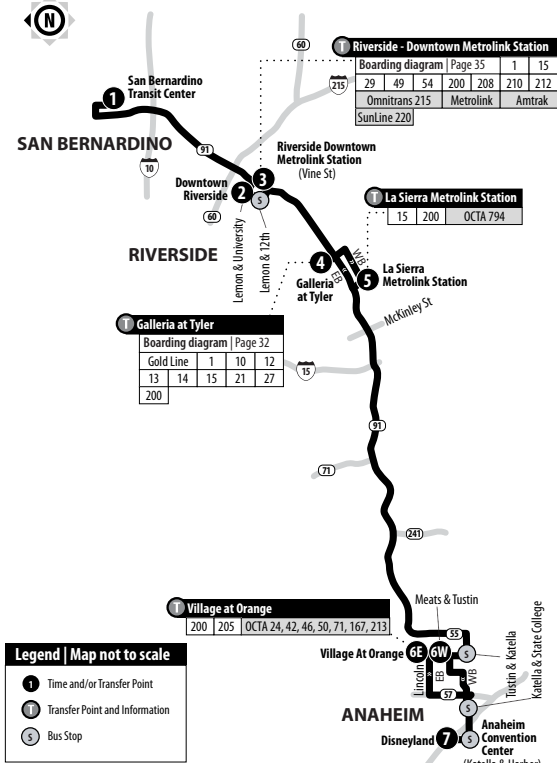

RTA Route 200

200

San Bernardino - Riverside - Anaheim

Sunday service on: Memorial Day, Independence Day, Labor Day, Thanksgiving Day, Christmas Day and New Year's Day.

1 Riverside - Downtown Metrolink Station
Boarding diagram | Page 35 | 1 | 15
29 | 49 | 54 | 200 | 208 | 210 | 212
OmniTrans 215 | Metrolink | Amtrak
SunLine 220

1 La Sierra Metrolink Station
15 | 200 | OCTA 794

1 Galleria at Tyler
Boarding diagram | Page 32
Gold Line | 1 | 10 | 12
13 | 14 | 15 | 21 | 27
200

1 Village at Orange
200 | 205 | OCTA 24, 42, 46, 50, 71, 167, 213

Legend | Map not to scale

- 1 Time and/or Transfer Point
- 1 Transfer Point and Information
- S Bus Stop

200 Weekdays | Eastbound to San Bernardino

Disneyland	Village at Orange	La Sierra Metrolink Station	Galleria at Tyler	Lemon & University (Downtown Riverside)	Riverside - Downtown Metrolink Station	San Bernardino Downtown Transit Center
7	6E	5	4	2	3	1
6:02	6:22	7:00	7:09	7:27	7:30	7:53
7:07	7:27	8:05	8:14	8:32	8:35	8:55
8:07	8:27	9:05	9:14	9:32	9:35	9:55
9:02	9:22	10:00	10:09	10:27	10:30	10:50
10:02	10:22	11:00	11:09	11:27	11:30	11:50
10:52	11:12	11:50	11:59	12:17	12:20	12:45
11:52	12:12	12:50	12:59	1:17	1:20	1:45
12:47	1:07	1:50	1:59	2:17	2:20	2:45
1:44	2:04	2:54	3:03	3:25	3:30	3:55
2:39	2:59	3:51	4:01	4:23	4:28	4:53
3:29	3:49	4:42	4:51	5:15	5:20	5:45
4:34	4:54	5:47	5:56	6:15	6:20	6:45
5:34	5:54	6:45	6:54	7:14	7:17	7:39
6:42	7:02	7:50	7:59	8:16	8:19	8:39
7:39	7:57	8:40	8:47	9:04	9:07	9:27
8:29	8:47	9:28	9:35	9:52	9:55	10:13
9:29	9:47	10:28	10:35	10:52	10:55	11:13

200 Weekends | Westbound to Anaheim

A.M. times are in PLAIN, P.M. times are in **BOLD** | Times are approximate.

San Bernardino Downtown Transit Center	Lemon & University (Downtown Riverside)	Riverside - Downtown Metrolink Station	Galleria at Tyler	La Sierra Metrolink Station	Meats at Village at Orange	Disneyland
1	2	3	4	5	6W	7
6:00	6:20	6:24	6:36	6:43	7:23	7:42
8:10	8:30	8:34	8:46	8:53	9:33	9:52
9:10	9:30	9:34	9:46	9:53	10:33	10:52
10:25	10:45	10:49	11:01	11:08	11:48	12:07
12:35	12:55	12:59	1:11	1:18	1:58	2:17
1:35	1:55	1:59	2:11	2:18	2:58	3:17
2:40	3:00	3:04	3:16	3:23	4:03	4:22
4:55	5:15	5:19	5:31	5:38	6:18	6:37
6:55	7:15	7:19	7:31	7:38	8:16	8:35

200 Weekends | Eastbound to San Bernardino

A.M. times are in PLAIN, P.M. times are in **BOLD** | Times are approximate.

Disneyland	Village at Orange	La Sierra Metrolink Station	Galleria at Tyler	Lemon & University (Downtown Riverside)	Riverside - Downtown Metrolink Station	San Bernardino Downtown Transit Center
7	6E	5	4	2	3	1
8:17	8:35	9:13	9:20	9:37	9:40	10:00
10:27	10:45	11:23	11:30	11:47	11:50	12:10
11:27	11:45	12:23	12:30	12:47	12:50	1:10
12:42	1:00	1:38	1:45	2:02	2:07	2:30
2:52	3:10	3:48	3:55	4:13	4:17	4:40
3:52	4:10	4:48	4:55	5:13	5:17	5:40
4:57	5:15	5:53	6:00	6:17	6:20	6:40
7:12	7:30	8:08	8:15	8:32	8:35	8:55
9:09	9:27	10:05	10:11	10:27	10:30	10:48

200 Weekdays | Westbound to Anaheim

A.M. times are in PLAIN, P.M. times are in **BOLD** | Times are approximate.