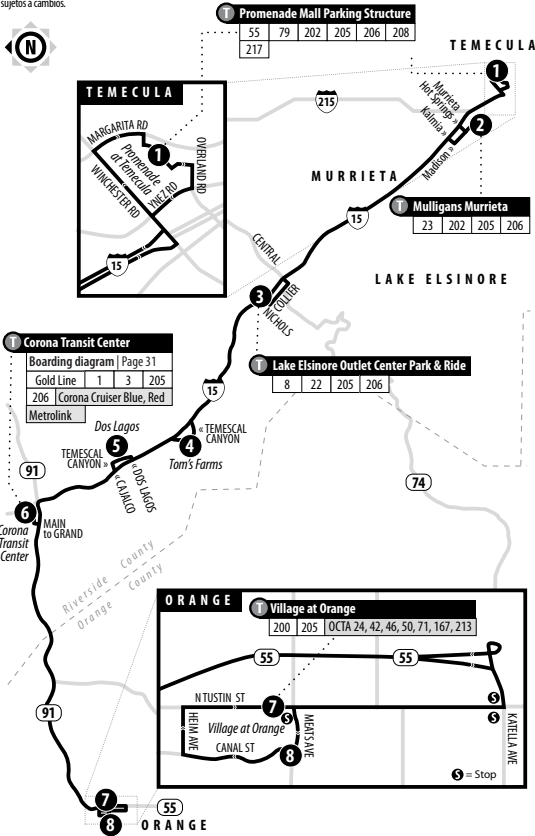

RTA Route 205 & 206

205 206 Temecula - Murrieta - Lake Elsinore - Corona Transit Center - Orange

No service on weekends or: Memorial Day, Independence Day, Labor Day, Thanksgiving Day, Christmas Day and New Year's Day.

205/206 Weekdays | Northbound to Corona Transit Center and Village at Orange

	Promenade Mall Parking Structure	Mulligans Murrieta	Lake Elsinore Outlet Center Park-And-Ride	Tom's Farm	Dos Lagos	Corona Transit Center	Canal & Meats
	1	2	3	4	5	6	8
205	3:56	4:07	4:27	4:40	—	4:58	5:48
206	4:23	4:34	4:54	5:08	—	5:26	—
206	4:43	4:54	5:14	5:30	—	5:50	—
206	5:09	5:20	5:40	—	—	6:15	—
205	—	—	5:35	5:51	6:00	6:20	7:18
206	5:48	6:00	6:20	—	—	7:02	—
205	—	—	6:13	6:33	6:42	7:05	8:03
205	—	—	—	—	—	3:07	3:50
205	—	—	—	—	—	4:17	5:00
206	3:27	3:42	4:07	4:21	4:30	4:50	—
206	3:57	4:12	4:37	4:51	5:00	5:20	—
205	—	—	—	—	—	6:10	6:53
206	6:25	6:40	7:02	7:15	7:23	7:41	—

205/206 Weekdays | Southbound to Temecula

	Canal & Meats	Village at Orange	Corona Transit Center	Dos Lagos	Tom's Farm	Lake Elsinore Outlet Center Park-And-Ride	Mulligans Murrieta	Promenade Mall Parking Structure
	8	7	6	5	4	3	2	1
206	—	—	5:00	5:13	5:21	5:36	5:56	6:11
206	—	—	6:19	6:32	6:42	6:59	7:17	7:39
The 6:19 a.m. trip will wait for the 6:12 a.m. westbound train, but no later than 6:25 a.m. before departing the Metrolink Station.								
205	5:58	6:02	6:44	—	—	—	—	—
206	—	—	7:12	7:25	7:35	7:50	8:05	8:18
The 7:12 a.m. trip will wait for the 6:50 a.m. eastbound and 6:50 a.m. westbound trains, but no later than 7:20 a.m. before departing the Metrolink Station.								
205	7:30	7:34	8:16	—	—	—	—	—
205	8:15	8:19	9:01	—	—	—	—	—
206	—	—	4:31	—	5:03	5:18	5:38	5:55
The 4:31 p.m. trip will wait for the 4:27 p.m. train, but no later than 4:41 p.m. before departing the Metrolink Station.								
205	4:06	4:10	5:05	5:30	5:42	5:57	—	—
The 5:05 p.m. trip will wait for the 4:41 p.m. and 4:58 p.m. trains, but no later than 5:15 p.m. before departing the Metrolink Station.								
206	—	—	5:09	—	—	5:51	6:11	6:26
The 5:09 p.m. trip will wait for the 4:41 p.m. and 4:58 p.m. trains, but no later than 5:15 p.m. before departing the Metrolink Station.								
206	—	—	5:30	—	6:02	6:17	6:37	6:52
The 5:30 p.m. trip will wait for the 5:25 p.m. train, but no later than 5:40 p.m. before departing the Metrolink Station.								
206	—	—	5:50	—	—	6:37	6:57	7:12
The 5:50 p.m. trip will wait for the 5:45 p.m. train, but no later than 6:05 p.m. before departing the Metrolink Station.								
206	—	—	5:54	6:19	6:29	6:44	—	—
The 5:54 p.m. trip will wait for the 5:45 p.m. train, but no later than 6:05 p.m. before departing the Metrolink Station.								
205	5:21	5:25	6:25	—	6:52	7:07	7:27	7:42
The 6:25 p.m. trip will wait for the 6:17 p.m. train, but no later than 6:30 p.m. before departing the Metrolink Station.								
206	—	—	6:40	—	7:05	7:20	7:40	7:55
The 6:40 p.m. trip will wait for the 6:35 p.m. train, but no later than 6:50 p.m. before departing the Metrolink Station.								
205	7:04	7:08	8:00	—	8:18	8:33	8:53	9:05
The 8:00 p.m. trip will hold for the 7:36 p.m. and 7:55 p.m. trains to arrive.								

NOTE: The section of Route 205 between the Corona Transit Center and Village at Orange is expected to launch January 29, pending a public hearing and RTA Governing Board approval. The portion between Temecula and the Corona Transit Center will begin operating on January 14.