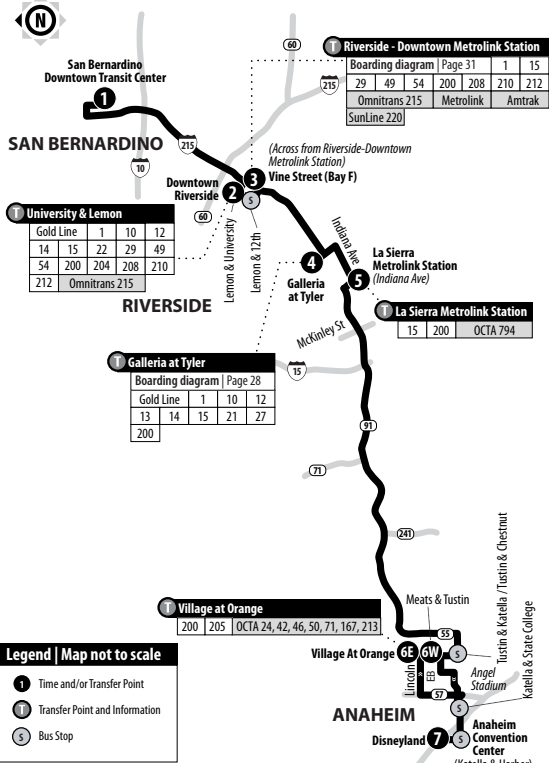

RTA ROUTE 200

200

San Bernardino - Riverside - Anaheim

200 Weekdays | Eastbound to San Bernardino

Disneyland	Village at Orange	La Sierra Metrolink Station (Indiana Ave)	Galleria at Tyler	Lemon & University (Downtown Riverside)	Riverside - Downtown Metrolink Station (Vine St Bay F)	San Bernardino Downtown Transit Center
7	6E	5	4	2	3	1
5:52	6:15	6:52	7:01	7:25	7:29	7:51
7:03	7:28	8:05	8:14	8:38	8:42	9:04
8:09	8:34	9:08	9:17	9:36	9:40	10:00
9:13	9:39	10:13	10:22	10:41	10:45	11:05
10:07	10:33	11:07	11:16	11:35	11:39	11:59
10:59	11:25	12:00	12:09	12:28	12:32	12:54
11:59	12:25	1:00	1:09	1:29	1:33	1:55
12:55	1:21	1:57	2:06	2:26	2:30	2:52
1:55	2:21	3:04	3:13	3:36	3:40	4:04
2:46	3:12	3:58	4:07	4:30	4:34	4:58
3:37	4:07	5:00	5:10	5:34	5:38	6:06
4:08	4:38	5:31	5:41	6:03	6:07	6:34
4:38	5:10	6:03	6:13	6:33	6:37	7:00
5:52	6:18	7:03	7:12	7:30	7:34	7:57
7:01	7:27	8:07	8:15	8:33	8:37	9:00
8:01	8:24	8:59	9:07	9:24	9:28	9:50
8:59	9:22	9:56	10:04	10:21	10:25	10:45
10:15	10:38	11:12	11:20	11:36	11:40	11:59

200 Weekends | Westbound to Anaheim

A.M. times are in PLAIN, P.M. times are in BOLD | Times are approximate.

San Bernardino Downtown Transit Center	Lemon & University (Downtown Riverside)	Riverside - Downtown Metrolink Station (Vine St Bay F)	Galleria at Tyler	La Sierra Metrolink Station (Indiana Ave)	Meats & Tustin	Disneyland
1	2	3	4	5	6W	7
6:00	6:22	6:26	6:44	6:50	7:24	7:46
7:36	7:58	8:02	8:20	8:26	9:02	9:26
9:11	9:33	9:37	9:55	10:01	10:37	11:01
10:42	11:04	11:08	11:26	11:32	12:10	12:34
12:22	12:44	12:48	1:06	1:12	1:50	2:14
2:05	2:27	2:31	2:49	2:55	3:33	3:57
3:30	3:52	3:56	4:14	4:20	4:56	5:20
5:30	5:52	5:56	6:14	6:20	6:56	7:20
7:30	7:50	7:54	8:12	8:18	8:50	9:12

200 Weekdays | Westbound to Anaheim

A.M. times are in PLAIN, P.M. times are in BOLD | Times are approximate.

San Bernardino Downtown Transit Center	Lemon & University (Downtown Riverside)	Riverside - Downtown Metrolink Station (Vine St Bay F)	Galleria at Tyler	La Sierra Metrolink Station (Indiana Ave)	Meats & Tustin	Disneyland
1	2	3	4	5	6W	7
3:32	3:52	3:56	4:12	4:16	4:56	5:15
4:35	4:57	5:01	5:17	5:21	6:06	6:26
5:27	5:51	5:55	6:11	6:17	7:10	7:32
6:35	7:00	7:04	7:20	7:26	8:11	8:35
7:30	7:55	7:59	8:19	8:25	9:05	9:29
8:25	8:49	8:53	9:13	9:19	9:57	10:21
9:29	9:53	9:57	10:13	10:19	10:57	11:21
10:25	10:49	10:53	11:09	11:15	11:53	12:17
11:25	11:49	11:53	12:09	12:15	12:53	1:17
12:14	12:38	12:42	1:00	1:06	1:44	2:08
1:04	1:28	1:32	1:50	1:56	2:34	2:58
2:05	2:29	2:33	2:51	2:57	3:35	3:59
3:17	3:41	3:45	4:05	4:11	4:49	5:13
4:24	4:49	4:53	5:13	5:19	5:57	6:21
5:23	5:51	5:55	6:15	6:21	6:57	7:21
6:31	6:56	7:00	7:16	7:22	7:58	8:20
7:40	8:02	8:06	8:22	8:28	9:04	9:26

200 Weekends | Eastbound to San Bernardino

A.M. times are in PLAIN, P.M. times are in BOLD | Times are approximate.