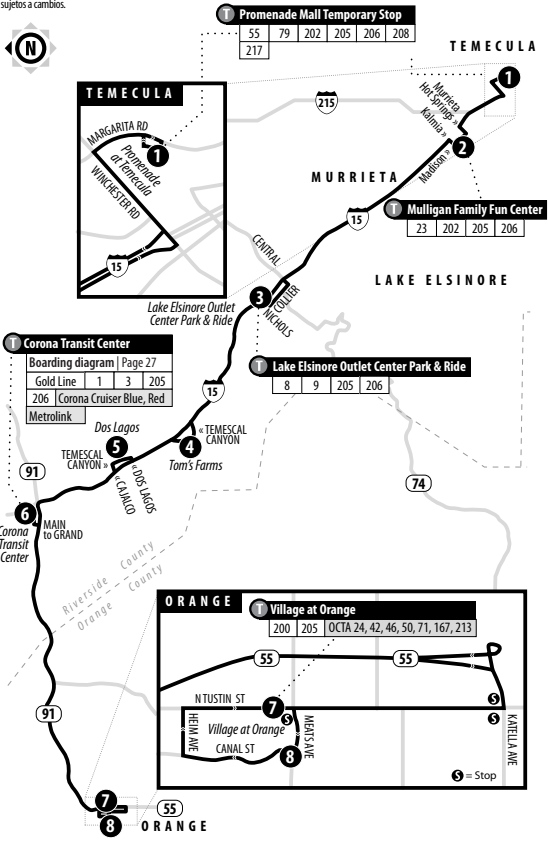

RTA ROUTE 205 & 206

205 206 Temecula - Murrieta - Lake Elsinore - Corona Transit Center - Orange

No service on weekends or: Memorial Day, Independence Day, Labor Day, Thanksgiving Day, Christmas Day and New Year's Day.

205/206 Weekdays | Northbound to Corona Transit Center and Village at Orange

A.M. times are in PLAIN, P.M. times are in BOLD | Times are approximate

	Promenade Mall Temporary Stop	Mulligans Murrieta	Lake Elsinore Outlet Center Park-And-Ride	Tom's Farm	Dos Lagos	Corona Transit Center	Canal & Meats
	1	2	3	4	5	6	8
205	3:56	4:07	4:27	4:38	—	5:00	5:45
206	4:23	4:34	4:54	5:08	—	5:26	—
206	4:38	4:49	5:09	5:25	—	5:45	—
205	—	—	5:35	5:47	6:00	6:23	7:18
206	5:09	5:20	5:40	—	—	6:15	—
205	—	—	6:13	6:26	6:41	7:07	8:02
206	5:48	6:00	6:20	—	—	7:02	—
205	—	—	—	—	—	3:10	3:48
205	—	—	—	—	—	4:27	5:05
206	3:17	3:32	3:57	4:11	4:20	4:40	—

205/206 Weekdays | Southbound to Temecula

A.M. times are in PLAIN, P.M. times are in BOLD | Times are approximate

	Canal & Meats	Village at Orange	Corona Transit Center	Dos Lagos	Tom's Farm	Lake Elsinore Outlet Center Park-And-Ride	Mulligans Murrieta	Promenade Mall Temporary Stop
	8	7	6	5	4	3	2	1
206	—	—	6:25	6:38	6:48	7:05	7:23	7:45
The 6:25 a.m. trip will wait for the 6:12 a.m. westbound train, but no later than 6:25 a.m. before departing the Metrolink Station.								
205	5:55	5:59	6:34	—	—	—	—	—
206	—	—	7:12	7:25	7:35	7:50	8:05	8:18
The 7:12 a.m. trip will wait for the 6:50 a.m. eastbound and 6:50 a.m. westbound trains, but no later than 7:20 a.m. before departing the Metrolink Station.								
205	7:30	7:34	8:11	—	—	—	—	—
205	8:15	8:19	8:56	—	—	—	—	—
206	—	—	4:31	—	5:03	5:18	5:38	5:55
The 4:31 p.m. trip will wait for the 4:27 p.m. train, but no later than 4:41 p.m. before departing the Metrolink Station.								
205	4:00	4:04	5:08	5:33	5:43	5:58	—	—
The 5:08 p.m. trip will wait for the 4:41 p.m. and 4:58 p.m. trains, but no later than 5:15 p.m. before departing the Metrolink Station.								
206	—	—	5:09	—	—	5:51	6:11	6:26
The 5:09 p.m. trip will wait for the 4:41 p.m. and 4:58 p.m. trains, but no later than 5:15 p.m. before departing the Metrolink Station.								
206	—	—	5:30	—	6:02	6:17	6:37	6:52
The 5:30 p.m. trip will wait for the 5:25 p.m. train, but no later than 5:40 p.m. before departing the Metrolink Station.								
206	—	—	5:50	—	—	6:37	6:57	7:12
The 5:50 p.m. trip will wait for the 5:45 p.m. train, but no later than 6:05 p.m. before departing the Metrolink Station.								
206	—	—	5:54	6:19	6:29	6:44	—	—
The 5:54 p.m. trip will wait for the 5:45 p.m. train, but no later than 6:05 p.m. before departing the Metrolink Station.								
205	5:17	5:21	6:25	—	6:47	7:04	7:19	7:37
The 6:25 p.m. trip will wait for the 6:17 p.m. train, but no later than 6:30 p.m. before departing the Metrolink Station.								
206	—	—	6:40	—	7:05	7:20	7:40	7:55
The 6:40 p.m. trip will wait for the 6:17 p.m. and 6:35 p.m. trains, but no later than 6:50 p.m. before departing the Metrolink Station.								
205	6:58	7:02	8:00	—	8:18	8:33	8:48	9:04
The 8:00 p.m. trip will hold for the 7:36 p.m. and 7:55 p.m. trains to arrive.