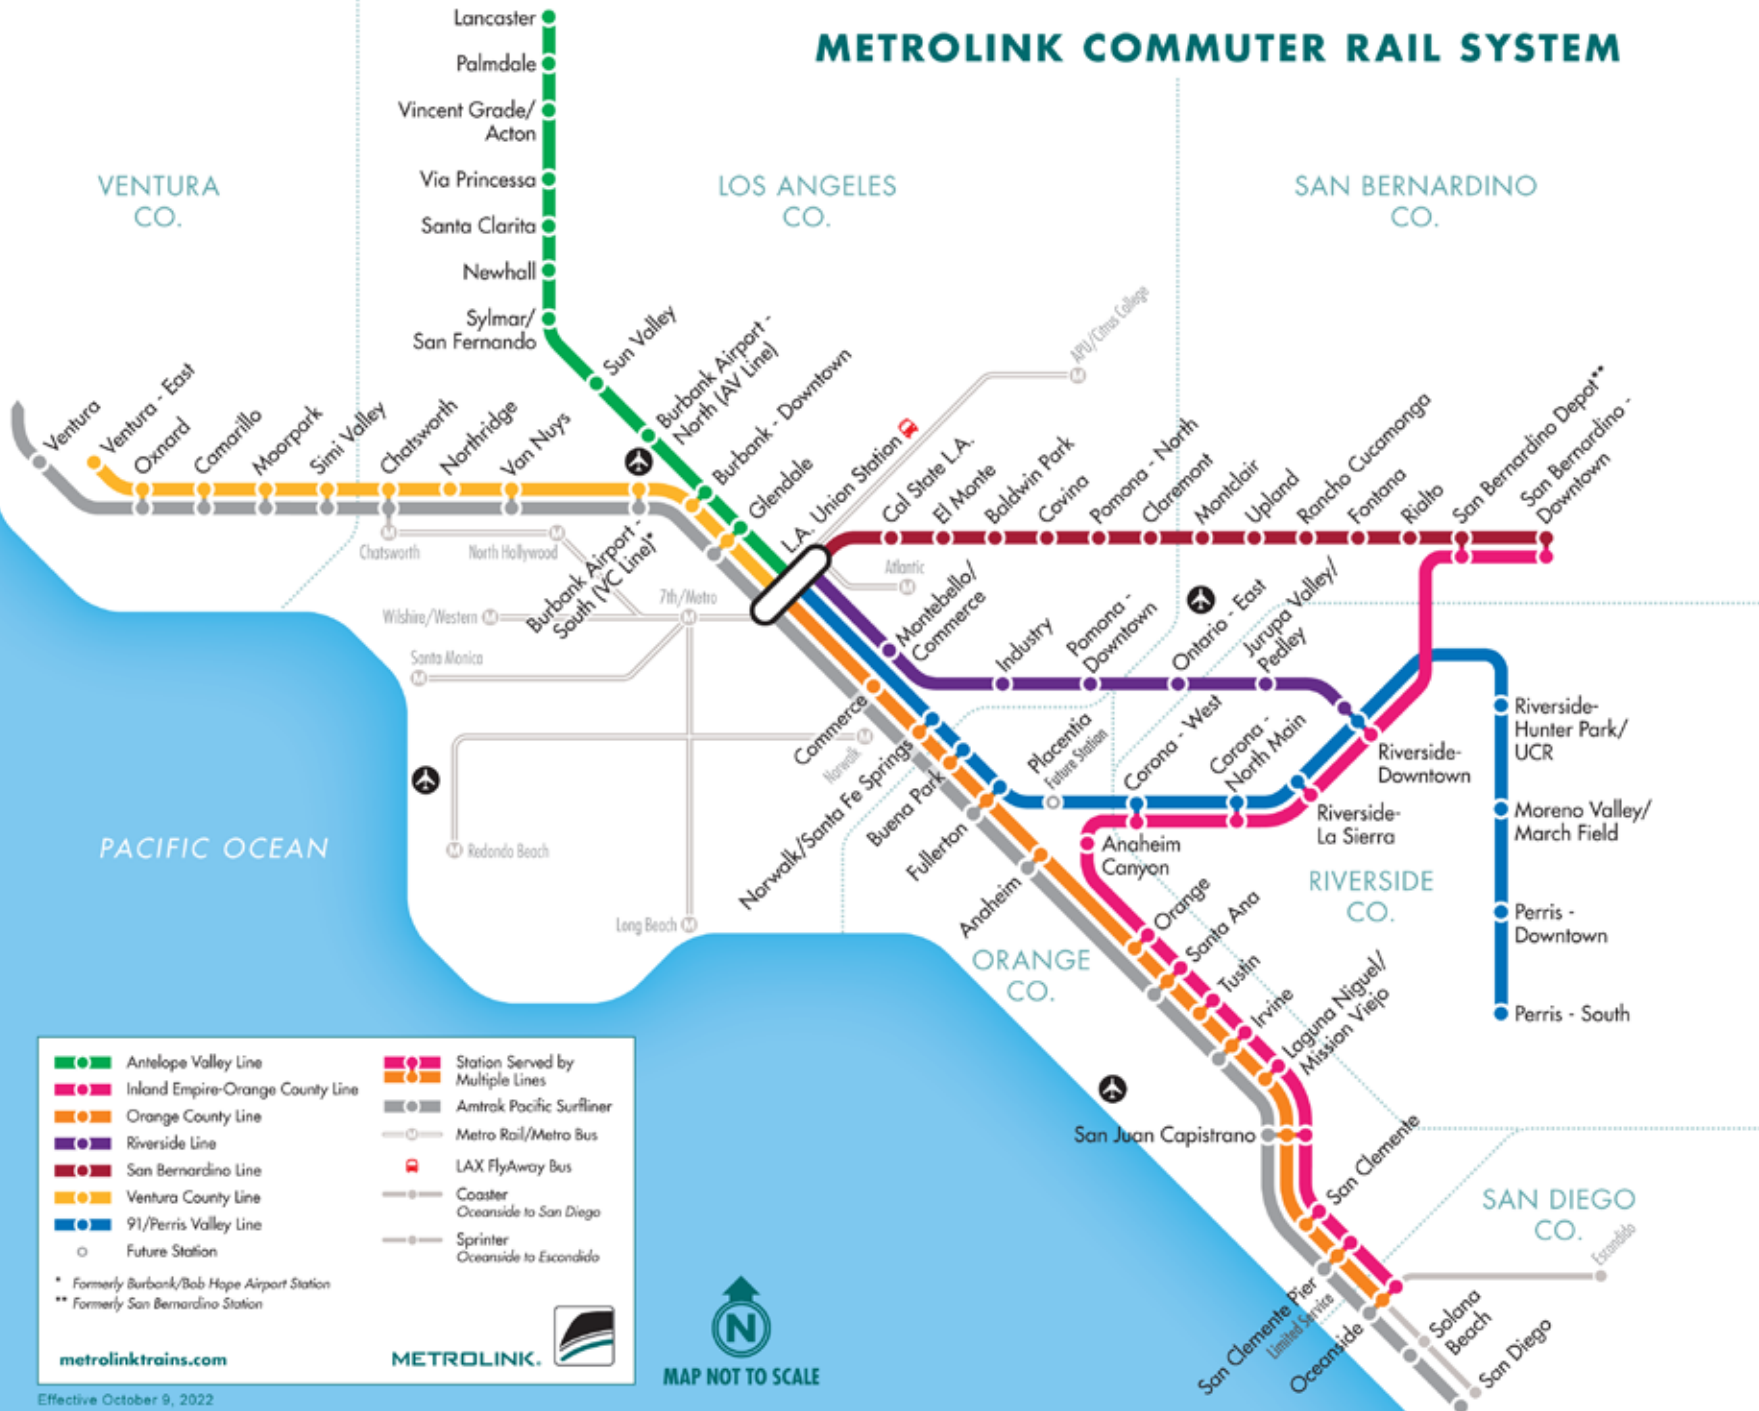

METROLINK COMMUTER RAIL SYSTEM

- | | |
|----------------------------------|----------------------------------|
| Antelope Valley Line | Station Served by Multiple Lines |
| Inland Empire-Orange County Line | Amtrak Pacific Surfliner |
| Orange County Line | Metro Rail/Metro Bus |
| Riverside Line | LAX FlyAway Bus |
| San Bernardino Line | Coaster Oceanside to San Diego |
| Ventura County Line | Sprinter Oceanside to Escondido |
| 91/Perris Valley Line | |
| Future Station | |
- * Formerly Burbank/Bob Hope Airport Station
 ** Formerly San Bernardino Station

metrolinktrains.com

METROLINK.

MAP NOT TO SCALE

Effective October 9, 2022