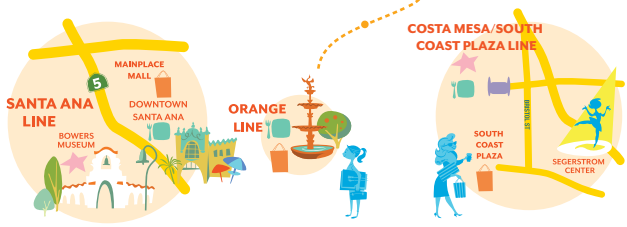

Take any of Anaheim Resort Transportation's lines in-and-around the Anaheim Resort® District to reach all your favorite destinations in Anaheim, Costa Mesa, Orange, Santa Ana, Garden Grove, and Buena Park!

www.rideart.org

Routing and times are subject to change. For current schedules and additional information, please visit www.rideart.org