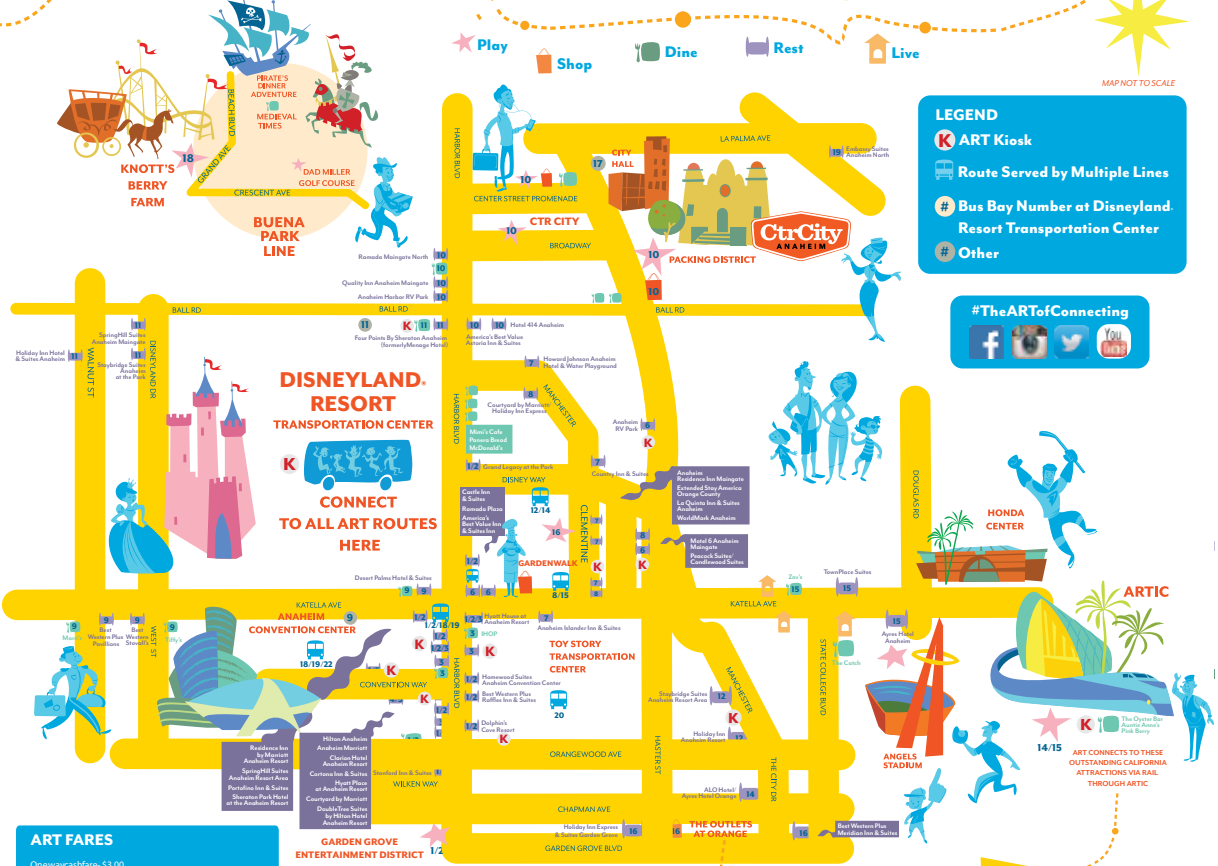

ANAHEIM RESORT TRANSPORTATION MAP

the **ART** of connecting the dots

LEGEND

- **K** ART Kiosk
- Route Served by Multiple Lines
- Bus Bay Number at Disneyland Resort Transportation Center
- Other

#TheARTofConnecting

Facebook, Instagram, Twitter, YouTube icons