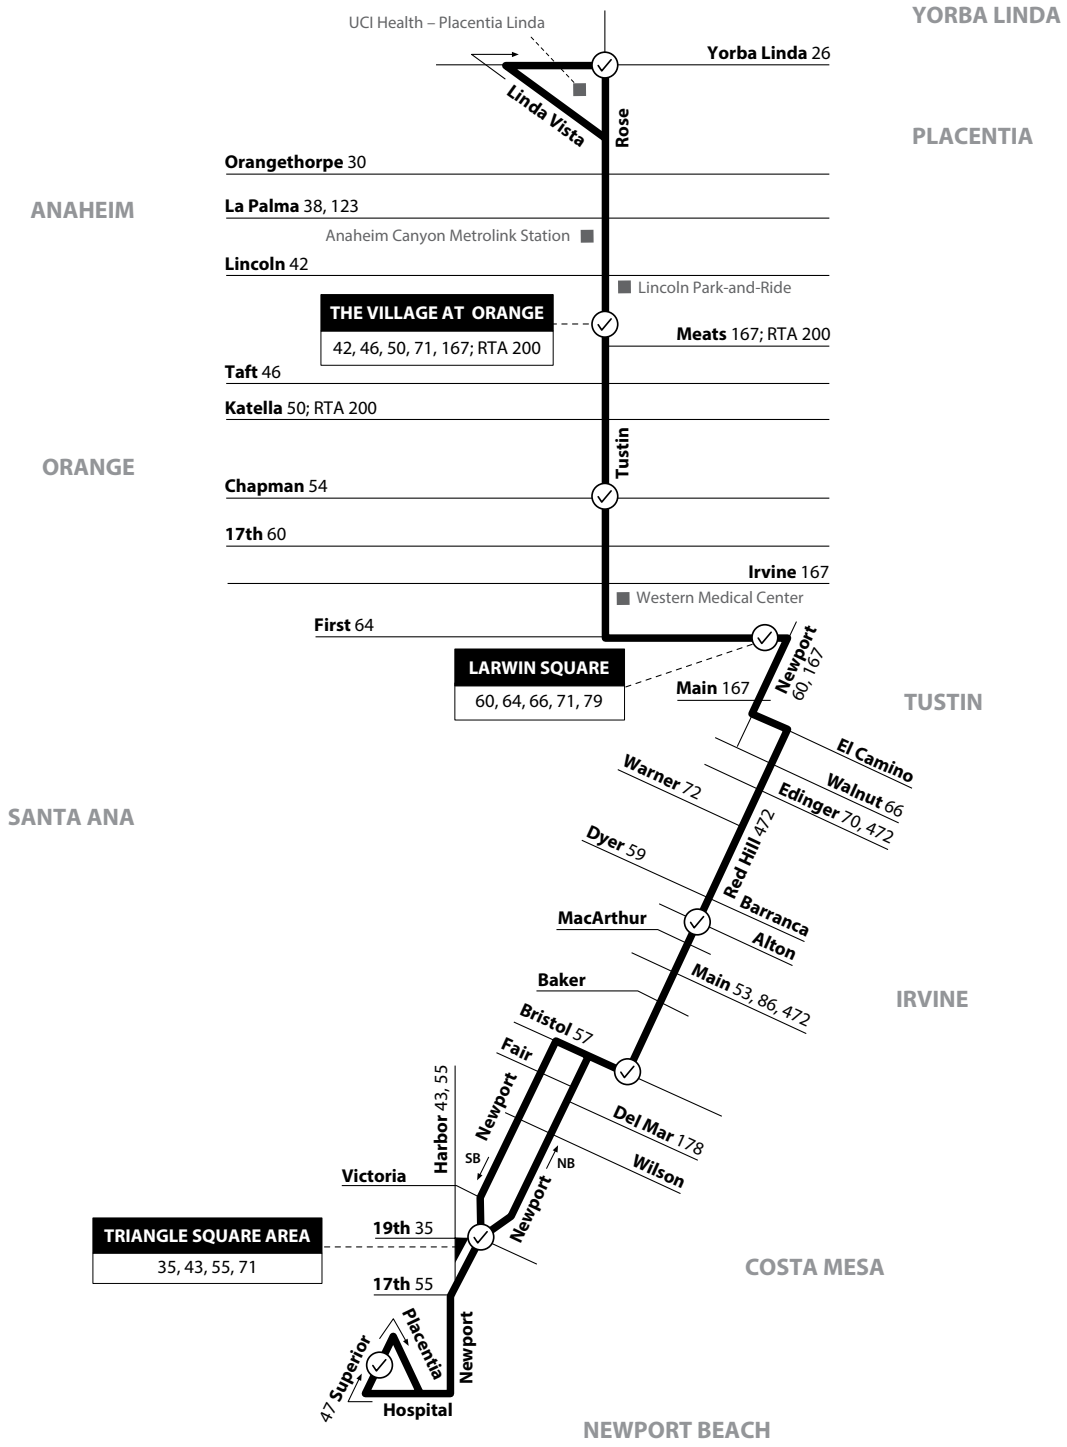

Yorba Linda to Newport Beach

via Tustin Ave / Red Hill Ave / Newport Blvd

71

LEGEND
LEYENDA

Scheduled Departure
Regular Routing

RTA = Riverside Transit Agency

Route 071/010326

Numbers on streets indicate transfers. *Números en la calle indican transbordos.*

MAP NOT TO SCALE