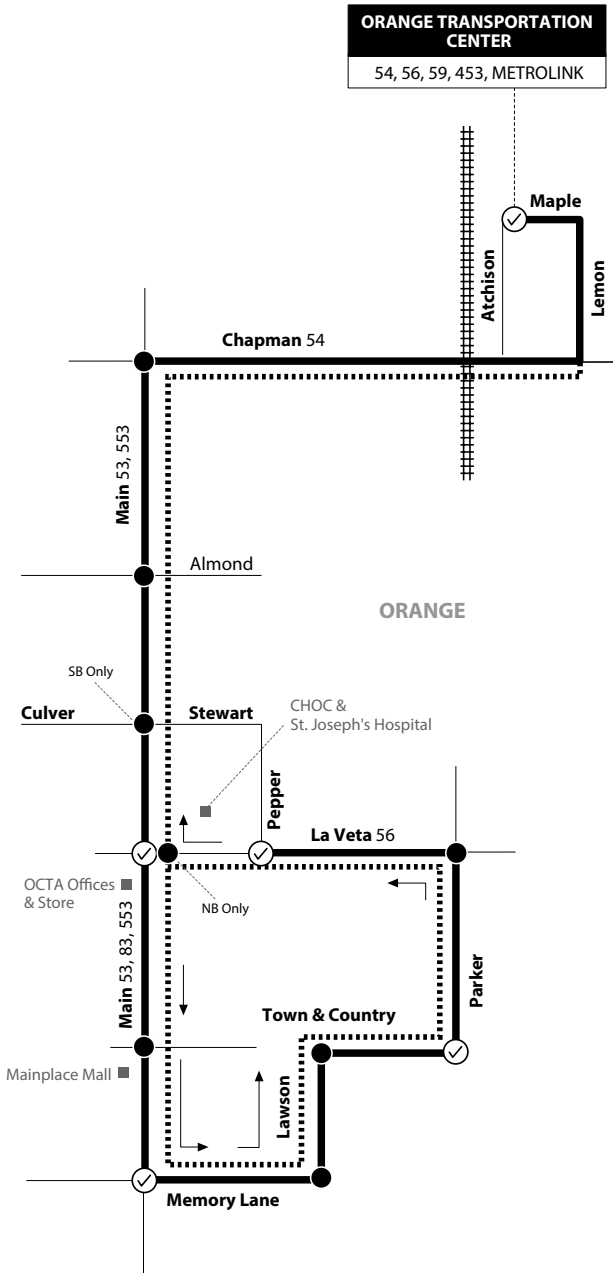

Monday - Friday SOUTHBOUND To: St. Joseph's Hospital

Orange Transportation Center	Main & La Veta	Memory & Main	Parker & Town & Country	La Veta & Pepper	
5:34	5:39	5:42	5:44	5:47	AM
6:06	6:12	6:15	6:17	6:21	
6:36	6:42	6:45	6:47	6:51	
7:06	7:12	7:15	7:17	7:21	
7:34	7:40	7:43	7:45	7:49	
8:06	8:12	8:16	8:18	8:22	
8:36	8:42	8:46	8:48	8:52	

F = Times are approximate. / Los horarios son aproximados.

Monday - Friday NORTHBOUND To: Orange Transportation Center

Main & La Veta	Memory & Main	Parker & Town & Country	La Veta & Pepper	Orange Transportation Center	
2:30	2:32	2:35	2:38	2:48	PM
3:02	3:04	3:07	3:10	3:20	
3:58	4:00	4:03	4:06	4:16	
4:31	4:33	4:36	4:39	4:49	
5:03	5:05	5:08	5:11	5:21	
5:29	5:31	5:34	5:37	5:47	
6:02	6:04	6:07	6:10	6:20	

SERVICE TO / SERVICIO A	
Orange - Portola Middle School - Orange Transportation Center (Metrolink) - Children's Hospital (CHOC) - St. Joseph Hospital - OCTA Offices & Store	Santa Ana - MainPlace Mall

NOTE: Limited Stop Service. No service on weekends, Memorial Day, Independence Day, Labor Day, Thanksgiving Day, Christmas Day or New Years Day. Routing and times subject to change.

Morning buses will depart the station once the train arrives and all passengers have boarded. This may be up to six minutes earlier than the time shown above. Afternoon buses are scheduled to arrive a few minutes before the departing train. Stationlink passengers must present fare media to the coach operator each time they board the bus.

NOTA: Servicio de paradas limitadas. No hay servicio los fines de semana, Día de los Caídos, Día de la Independencia, Día del Trabajador, Día de Acción de Gracias, Navidad o Año Nuevo. Rutas y horarios sujetos a cambios.

Los autobuses de la mañana saldrán de la estación cuando el tren llegue y todos los pasajeros han embarcado. Esto puede ser hasta seis minutos antes que el tiempo mostrado arriba. Por la tarde, los autobuses están programados para llegar unos minutos antes del tren que sale. Los pasajeros de Stationlink deben presentar su medio de tarifa al operador cada vez que suben al autobús.

Route 453 is a limited-stop route, making stops only at time check points (checkmark in circle) and other designated stops (solid black circle).

LEGEND
LEYENDA

Scheduled Departure

Southbound Routing

Northbound Only

Route 453/061125   Numbers on streets indicate transfers.   Números en la calle indican transbordos.

MAP NOT TO SCALE