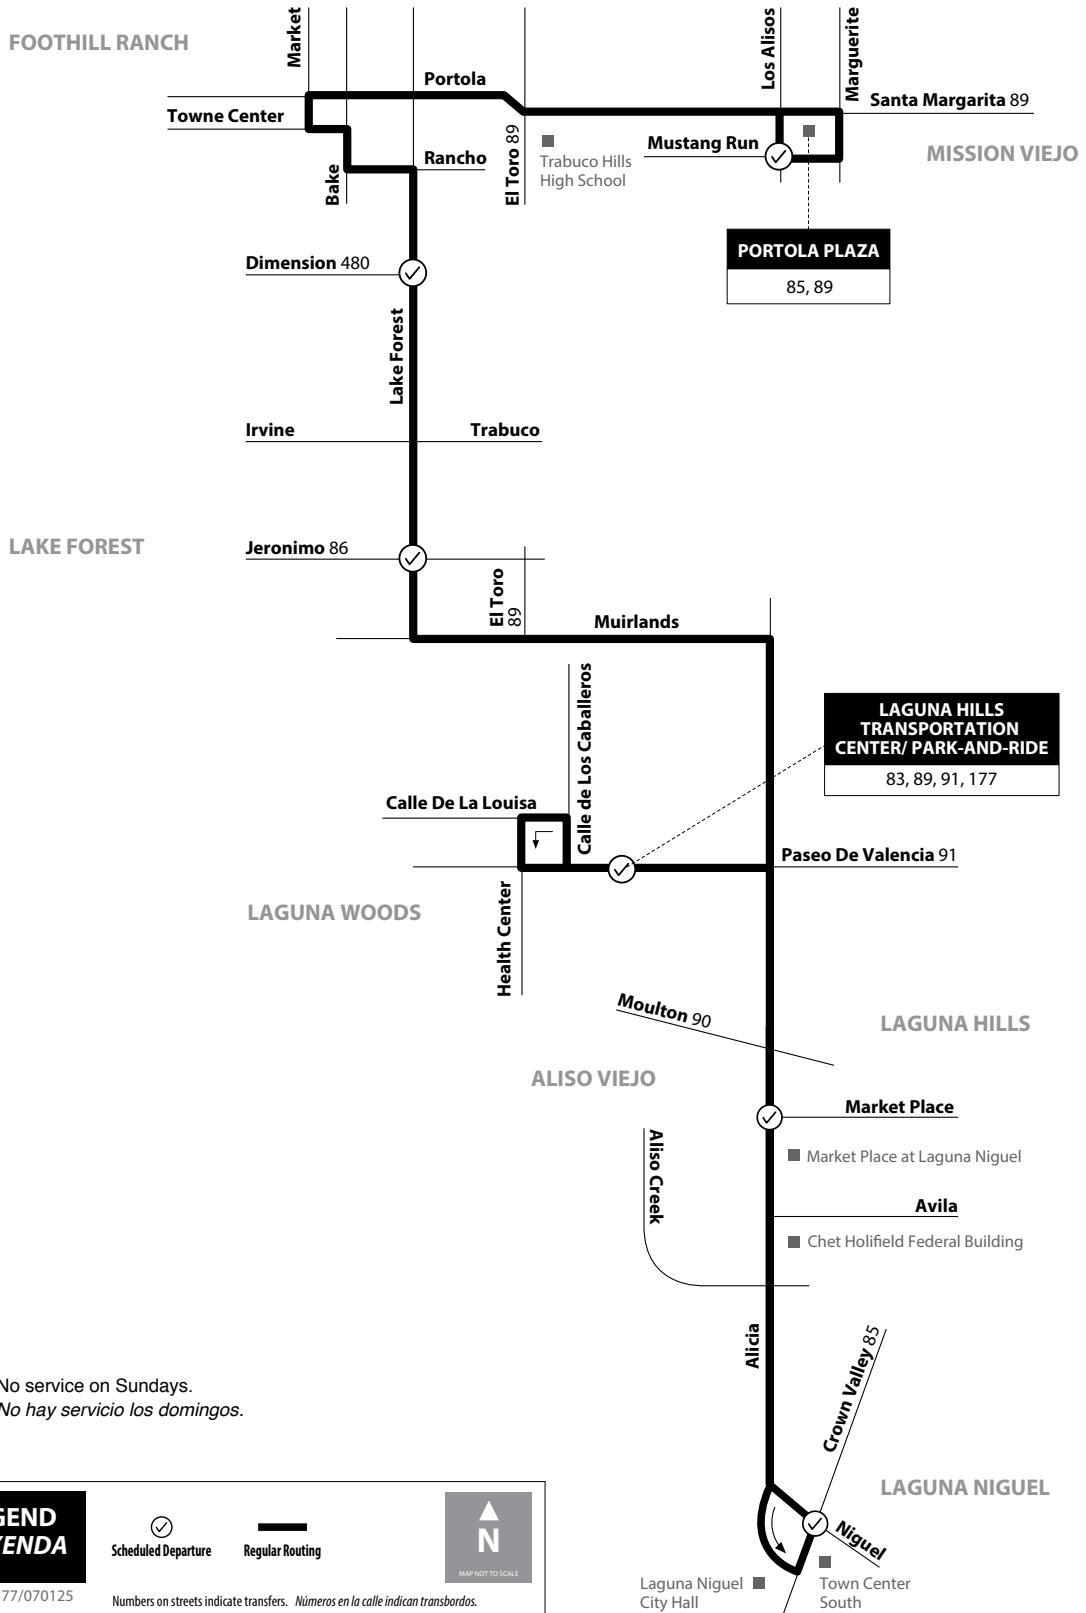

177

Laguna Niguel to Mission Viejo

via Alicia Pkwy / Muirlands Blvd / Lake Forest Dr / Portola Pkwy / Santa Margarita Pkwy

NOTE: No service on Sundays.
NOTA: No hay servicio los domingos.

LEGEND LEYENDA			 MAP NOT TO SCALE
	Scheduled Departure	Regular Routing	
Route 177/070125 Numbers on streets indicate transfers. <i>Números en la calle indican transbordos.</i>