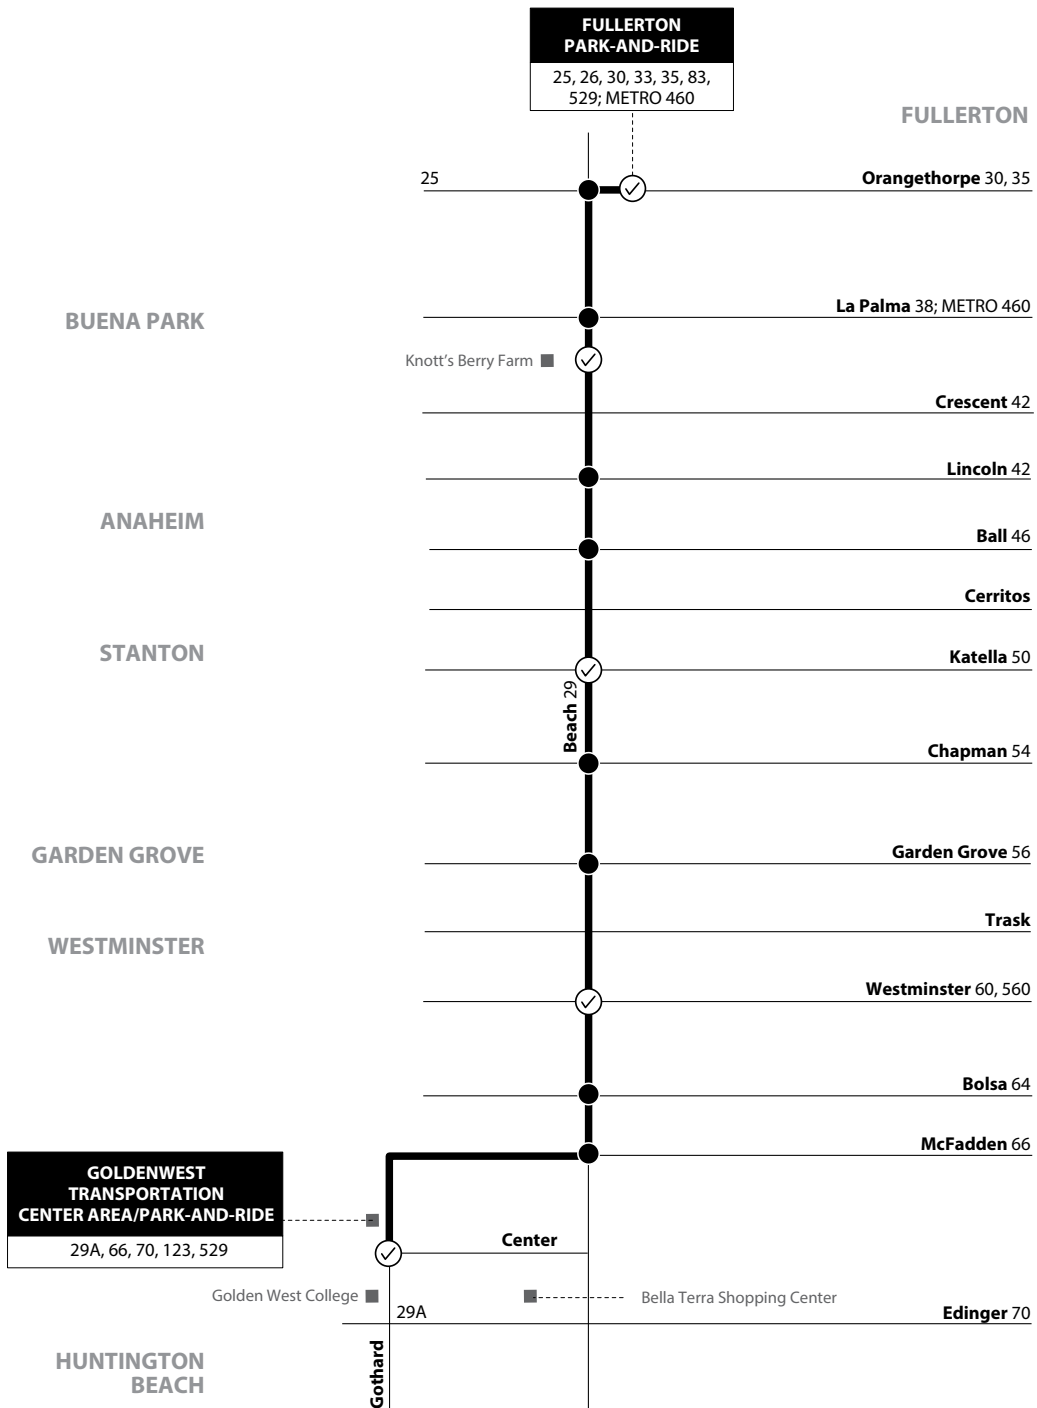

529

Fullerton to Huntington Beach via Beach Blvd

NOTE: No weekend service.
NOTA: No hay servicio los fines de semana.

LEGEND
LEYENDA

Route 529/061125

Scheduled Departure
Regular Routing

METRO = Los Angeles Metro

MAP NOT TO SCALE

Numbers on streets indicate transfers. *Números en la calle indican transbordos.*

Route 529 is a limited-stop route, making stops only at time check points and other designated stops .