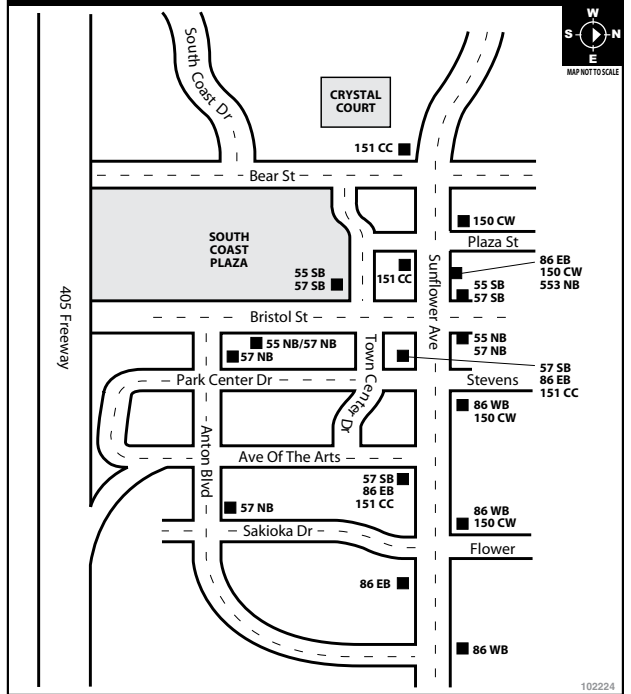

SOUTH COAST PLAZA AREA