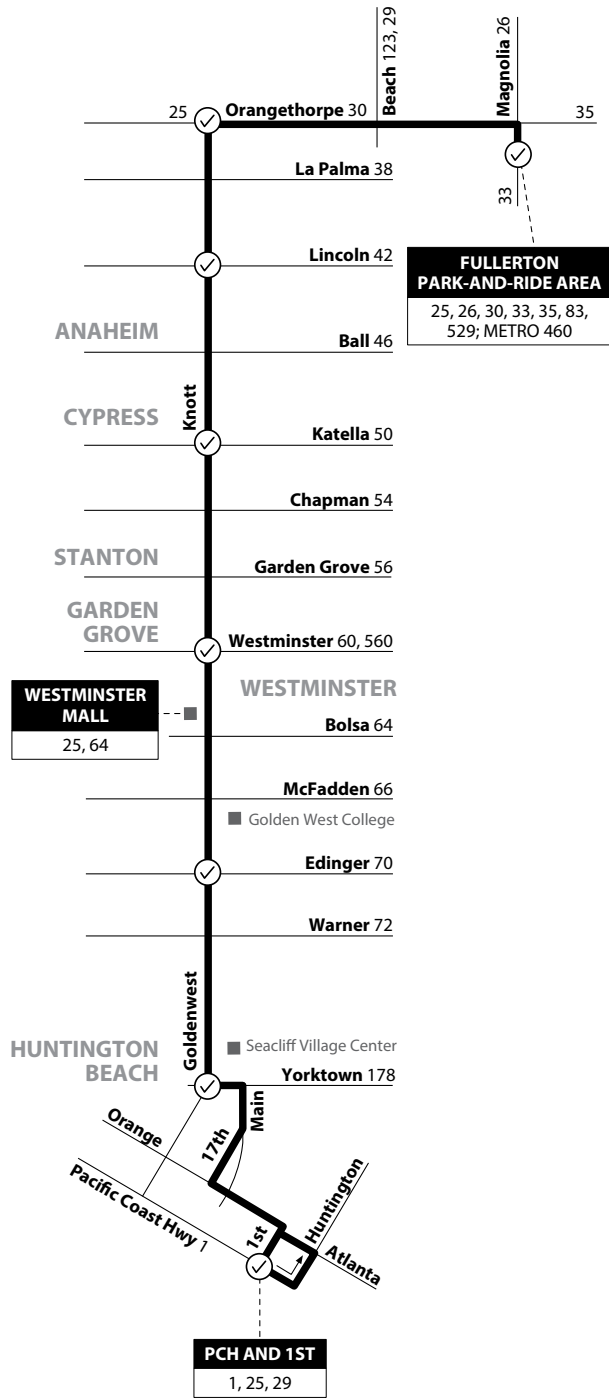

LEGEND
LEYENDA

Scheduled Departure   Regular Routing

METRO = Los Angeles Metro

Numbers on streets indicate transfers. *Números en la calle indican transbordos.*

MAP NOT TO SCALE

Monday-Friday NORTHBOUND To: Fullerton

Pacific Coast Hwy & 1st	Goldenwest & Yorktown	Goldenwest & Edinger	Goldenwest & Westminster	Knott & Katella	Knott & Lincoln	Orangethorpe & Knott	Fullerton Park-and-Ride
4:50	5:00	5:09	5:15	5:26	5:34	5:41	5:51
5:36	5:49	5:58	6:05	6:17	6:25	6:31	6:40
6:01	6:15	6:26	6:35	6:47	6:57	7:05	7:17
6:31	6:45	6:56	7:05	7:17	7:27	7:35	7:47
7:00	7:14	7:26	7:35	7:49	8:00	8:08	8:33
7:30	7:44	7:56	8:05	8:19	8:30	8:38	9:03
7:58	8:13	8:26	8:35	8:48	8:57	9:05	9:27
8:28	8:43	8:56	9:05	9:18	9:27	9:35	9:57
8:59	9:13	9:27	9:35	9:47	9:56	10:04	10:14
9:49	10:03	10:16	10:25	10:38	10:48	10:56	11:08
10:38	10:52	11:05	11:15	11:29	11:39	11:47	12:03
11:28	11:42	11:55	12:05	12:19	12:29	12:37	12:53
12:17	12:31	12:45	12:55	1:10	1:20	1:30	1:41
1:07	1:21	1:35	1:45	2:00	2:10	2:20	2:31
1:53	2:08	2:23	2:35	2:52	3:04	3:13	3:24
2:43	2:58	3:13	3:25	3:42	3:54	4:03	4:14
3:13	3:28	3:43	3:55	4:12	4:24	4:33	4:44
3:43	3:58	4:13	4:25	4:42	4:53	5:02	5:14
4:18	4:33	4:48	5:00	5:17	5:28	5:37	5:49
4:49	5:05	5:19	5:30	5:47	5:57	6:06	6:18
5:19	5:35	5:49	6:00	6:17	6:27	6:36	6:48
5:53	6:08	6:21	6:30	6:43	6:52	7:00	7:11
6:46	7:01	7:14	7:23	7:36	7:45	7:53	8:04
7:39	7:53	8:04	8:13	8:25	8:33	8:41	8:51
8:29	8:43	8:55	9:03	9:14	9:22	9:29	9:38
9:22	9:35	9:45	9:53	10:03	10:10	10:17	10:26

SERVICE TO / SERVICIO A

Fullerton - Fullerton Park-and-Ride	Huntington Beach - Golden West College
Anaheim - Western High School - Orangeview Junior High School	- Ocean View High School - Mesa View Middle School - Seaciff Village Center
Cypress - Huntington Beach High School	- Huntington Beach High School
Stanton - Ethel Dwyer Middle School	- Huntington Beach Civic Center
Garden Grove - Pacifica High School	- Huntington Beach Pier
Westminster - Westminster High School - Westminster Mall