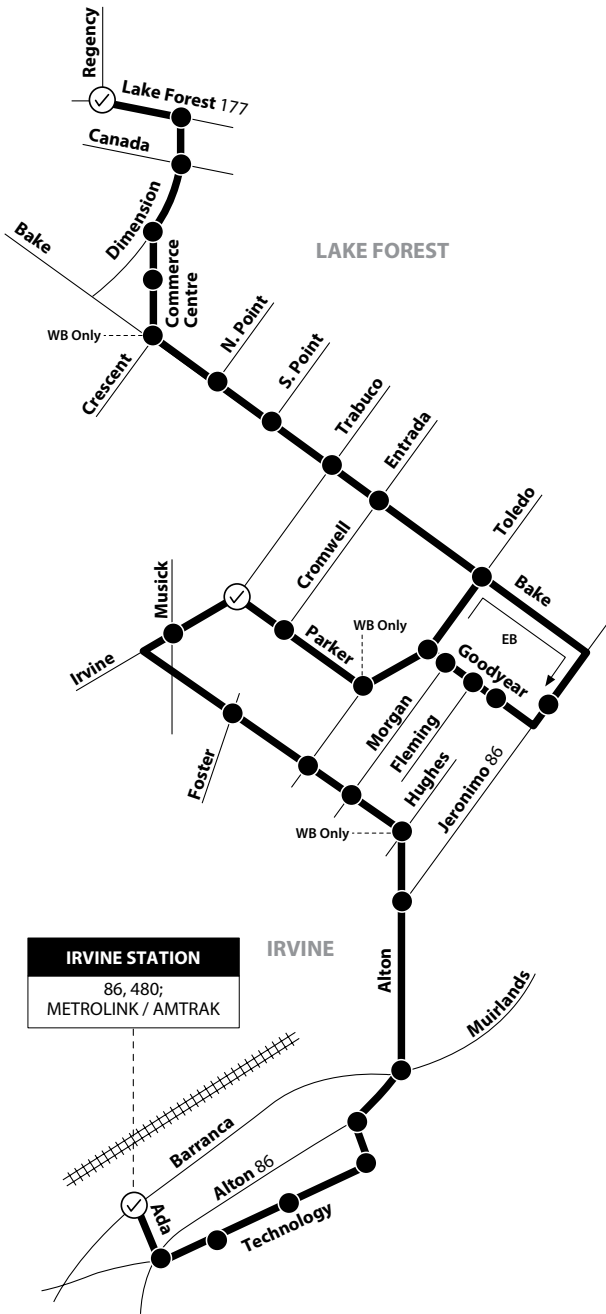

NOTE: No weekend service.
NOTA: No hay servicio los fines de semana.

Irvine Metrolink Station to Lake Forest

480

via Alton Pkwy / Bake Pkwy / Lake Forest Dr

IRVINE STATION
86, 480;
METROLINK / AMTRAK

Route 480 is a limited-stop route, making stops only at time check points (⊙) and other designated stops (●).

LEGEND
LEYENDA

⊙ Scheduled Departure   — Regular Routing

Route 480/061125   Numbers on streets indicate transfers. *Números en la calle indican transbordos.*

MAP NOT TO SCALE

Monday - Friday EASTBOUND To: Lake Forest

 Irvine Station	Parker & Irvine (F)	Lake Forest & Regency (F)
6:15	6:27	6:44
6:26	6:38	6:55
7:26	7:39	7:58
7:51	8:04	8:23
8:26	8:39	8:55

AM

F = Times are approximate. / Los horarios son aproximados.

Monday - Friday WESTBOUND To: Irvine Metrolink Station

Lake Forest & Regency	Irvine & Parker	 Irvine Station
3:51	4:05	4:23
4:51	5:05	5:23
5:53	6:05	6:23

PM

SERVICIO TO / SERVICIO A
Irvine - Irvine Spectrum - Irvine Station Area (Metrolink/Amtrak)
Lake Forest - Commercentre

NOTE: Limited Stop Service. No service on weekends, Memorial Day, Independence Day, Labor Day, Thanksgiving Day, Christmas Day or New Years Day. Routing and times subject to change.

Morning buses will depart the station once the train arrives and all passengers have boarded. This may be up to six minutes earlier than the time shown above. Afternoon buses are scheduled to arrive a few minutes before the departing train. Stationlink passengers must present fare media to the coach operator each time they board the bus.

NOTA: Servicio de paradas limitadas. No hay servicio los fines de semana, Día de los Caídos, Día de la Independencia, Día del Trabajador, Día de Acción de Gracias, Navidad o Año Nuevo. Rutas y horarios sujetos a cambios.

Los autobuses de la mañana saldrán de la estación cuando el tren llegue y todos los pasajeros han embarcado. Esto puede ser hasta seis minutos antes que el tiempo mostrado arriba. Por la tarde, los autobuses están programados para llegar unos minutos antes del tren que sale. Los pasajeros de Stationlink deben presentar su medio de tarifa al operador cada vez que suben al autobús.