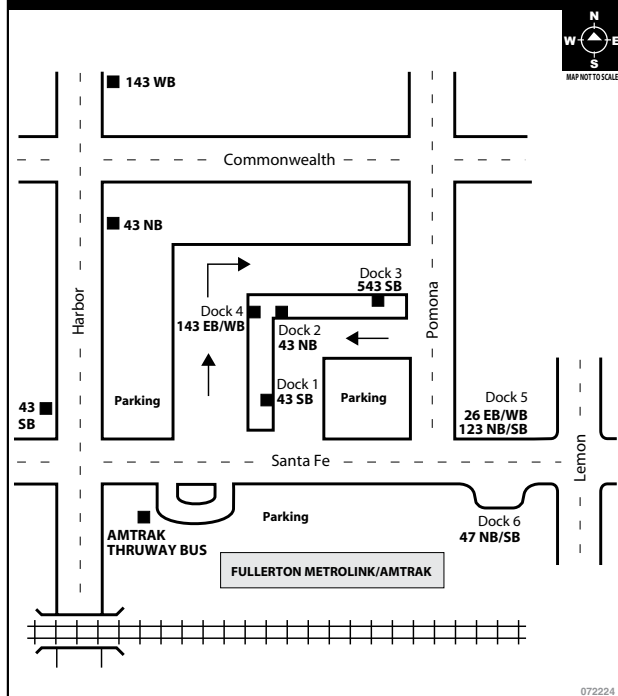

121225

BOARDING DIAGRAMS

FULLERTON PARK-AND-RIDE

FULLERTON TRANSPORTATION CENTER

GOLDENWEST TRANSPORTATION CENTER

IRVINE STATION (Corner of Barranca & Ada)

BOARDING DIAGRAMS

BOARDING DIAGRAMS