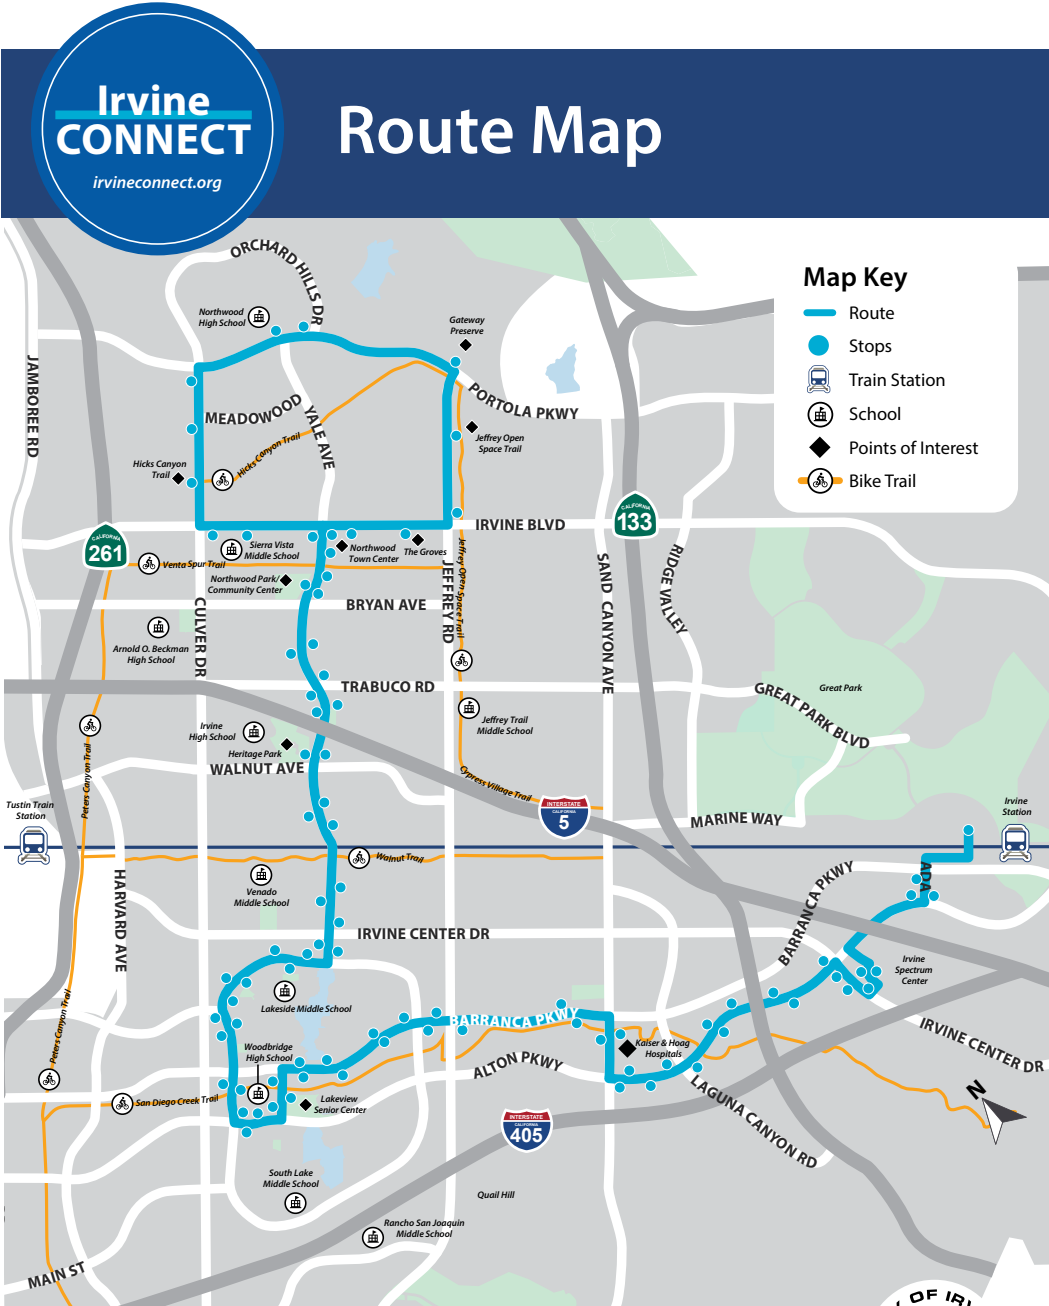

irvineconnect.org

iShuttle Free Shuttle Service

Weekdays: 6 a.m.-8 p.m. | Weekends: 8 a.m.-10 p.m.

Shuttle frequency is every 20 minutes. Arrival times are estimates and may fluctuate based on traffic, weather, or ridership volume. Shuttle service is not available on holidays listed below:

Memorial Day (Monday, May 27) Independence Day (Thursday, July 4) Labor Day (Monday, September 2)
Thanksgiving Day (Thursday, November 28) Christmas Day (Wednesday, December 25) New Year's Day (Wednesday, January 1)

Routing and times are subject to change. For current schedules and additional information, please visit www.cityofirvine.org.