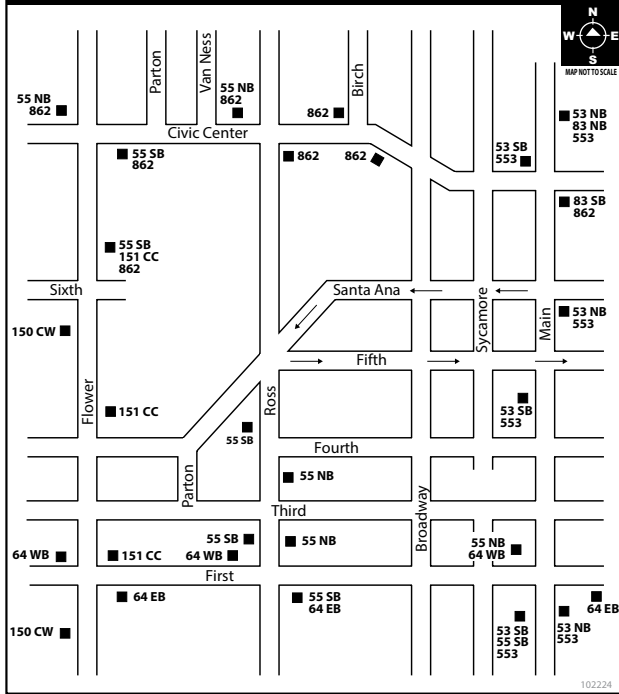

BOARDING DIAGRAMS

SANTA ANA (DOWNTOWN AREA)