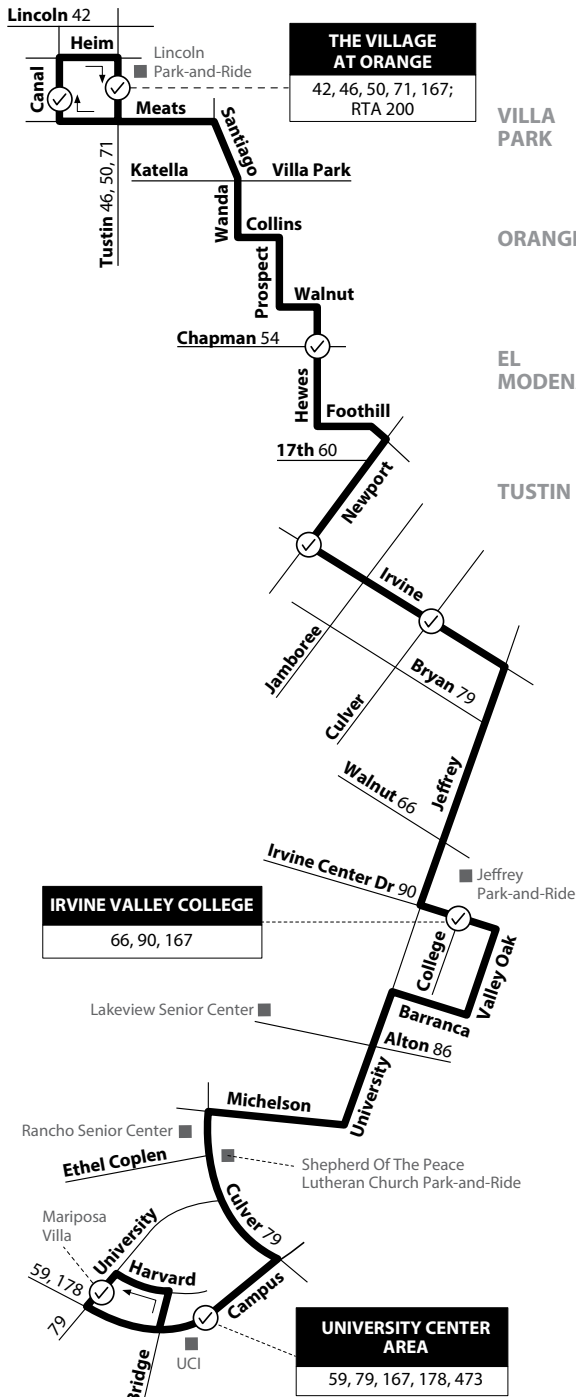

NOTE: No weekend service.
NOTA: No hay servicio los fines de semana.

Orange to Irvine

via Hewes St / Irvine Blvd / Jeffrey Rd

167

LEGEND
LEYENDA

Scheduled Departure
Regular Routing

RTA = Riverside Transit Agency

Numbers on streets indicate transfers. *Números en la calle indican transferidos.*

MAP NOT TO SCALE

Monday - Friday NORTHBOUND To: Orange

Mariposa Villa	University Center	Irvine Valley College	Irvine & Culver	Newport & Old Irvine	Hewes & Chapman	Canal & Meats
5:16	5:19	5:39	5:50	5:58	6:08	6:26
6:11	6:14	6:34	6:45	6:53	7:03	7:21
6:54	6:58	7:22	7:39	7:50	8:05	8:30
7:49	7:53	8:20	8:35	8:45	8:56	9:14
8:44	8:48	9:15	9:30	9:40	9:51	10:09
9:40	9:44	10:10	10:25	10:35	10:47	11:05
10:33	10:37	11:04	11:20	11:31	11:43	12:06
11:26	11:30	11:57	12:13	12:24	12:36	12:59
12:20	12:24	12:52	1:10	1:22	1:34	1:56
1:10	1:15	1:46	2:05	2:17	2:29	2:52
2:05	2:11	2:42	3:01	3:15	3:27	3:50
3:06	3:12	3:43	4:02	4:16	4:28	4:51
4:02	4:08	4:38	4:57	5:11	5:24	5:45
5:09	5:13	5:43	6:01	6:12	6:23	6:43
6:04	6:08	6:38	6:56	7:07	7:18	7:38
7:06	7:10	7:37	7:51	8:01	8:10	8:26
8:06	8:10	8:37	8:51	9:01	9:10	9:26
9:06	9:10	9:37	9:51	10:01	10:10	10:26
10:06	10:10	10:37	10:51	11:01	11:10	11:26

Monday - Friday SOUTHBOUND To: Irvine

Canal & Meats	Village At Orange	Hewes & Chapman	Irvine & Newport	Irvine & Culver	Irvine Valley College	University Center	Mariposa Villa
5:08	5:11	5:26	5:36	5:45	5:58	6:23	6:33
5:53	5:56	6:14	6:28	6:40	6:58	7:29	7:38
6:48	6:51	7:09	7:23	7:35	7:53	8:24	8:33
7:42	7:46	8:04	8:18	8:30	8:47	9:16	9:21
8:40	8:44	9:02	9:16	9:28	9:45	10:14	10:19
9:32	9:36	9:54	10:08	10:20	10:37	11:06	11:11
10:27	10:31	10:49	11:03	11:15	11:32	12:01	12:06
11:22	11:26	11:44	11:58	12:10	12:28	12:54	1:00
12:17	12:21	12:39	12:53	1:05	1:23	1:49	1:55
1:09	1:13	1:32	1:47	2:00	2:18	2:46	2:56
2:06	2:10	2:28	2:43	2:55	3:13	3:40	3:50
3:12	3:16	3:34	3:49	4:01	4:19	4:49	4:59
4:15	4:19	4:37	4:50	5:01	5:18	5:41	5:48
5:15	5:19	5:37	5:50	6:01	6:18	6:41	6:48
6:18	6:23	6:39	6:50	7:01	7:15	7:40	7:45
7:18	7:23	7:39	7:50	8:01	8:15	8:40	8:45
8:18	8:23	8:39	8:50	9:01	9:15	9:40	9:45
9:18	9:23	9:39	9:50	10:01	10:15	10:40	10:45