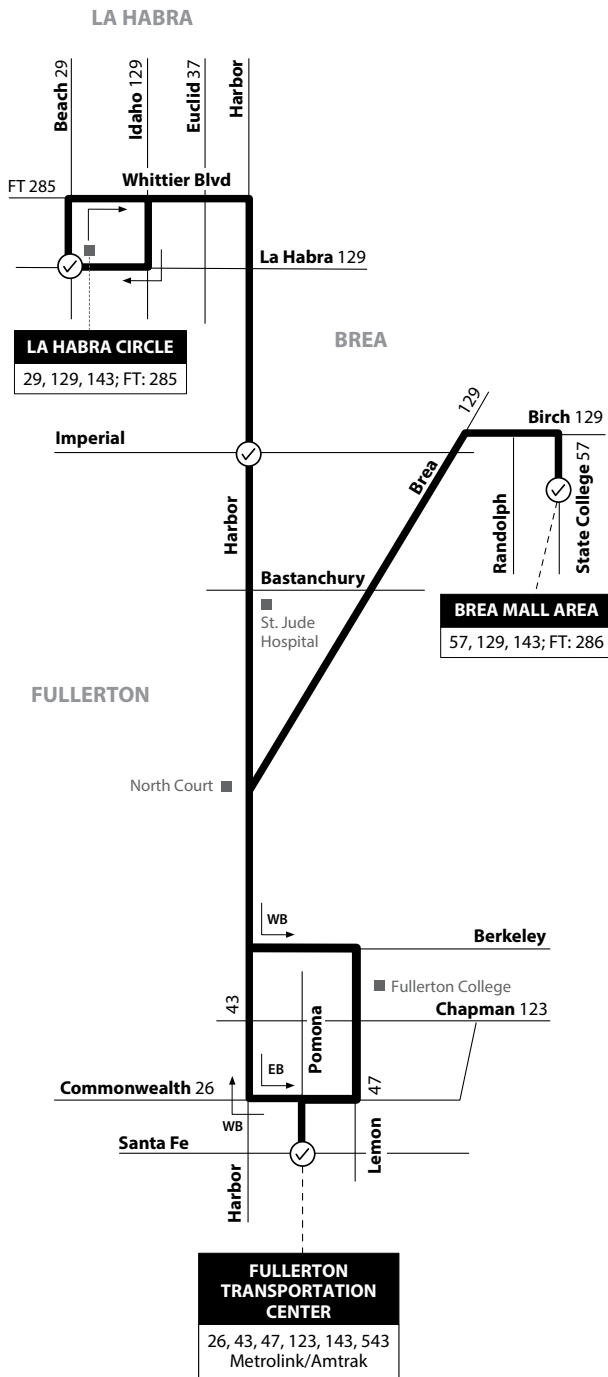

Monday-Friday
EASTBOUND To: Brea

Beach & La Habra	Harbor & Imperial	Fullerton Transportation Center	Brea Mall
4:30	4:42	4:54	5:15
5:14	5:28	5:42	6:05
6:02	6:16	6:30	6:53
6:46	7:02	7:18	7:45
7:30	7:49	8:06	8:33
8:22	8:38	8:54	9:19
9:10	9:26	9:42	10:07
9:58	10:14	10:30	10:55
10:46	11:02	11:18	11:43
11:34	11:50	12:06	12:31
12:21	12:38	12:54	1:22
1:09	1:26	1:42	2:10
1:58	2:15	2:31	2:59
2:46	3:04	3:22	3:50
3:37	3:55	4:13	4:41
4:28	4:46	5:04	5:32
5:18	5:36	5:51	6:15
6:09	6:24	6:38	7:02
6:59	7:11	7:23	7:44
7:46	7:58	8:10	8:31
8:33	8:45	8:57	9:18
9:22	9:33	9:44	10:03
10:09	10:20	10:31	10:50

Monday-Friday
WESTBOUND To: La Habra

Brea Mall	Fullerton Transportation Center	Harbor & Imperial	Beach & La Habra
4:50	5:11	5:24	5:39
5:35	5:59	6:14	6:32
6:21	6:47	7:02	7:22
7:05	7:35	7:50	8:12
7:53	8:23	8:38	9:00
8:41	9:11	9:26	9:48
9:32	9:59	10:15	10:34
10:20	10:47	11:03	11:22
11:03	11:31	11:48	12:10
11:51	12:19	12:36	12:58
12:39	1:07	1:24	1:46
1:30	1:58	2:15	2:37
2:19	2:49	3:07	3:30
3:07	3:37	3:55	4:18
3:58	4:28	4:46	5:09
4:49	5:19	5:37	6:00
5:40	6:07	6:23	6:41
6:26	6:52	7:07	7:24
7:15	7:39	7:54	8:10
8:02	8:26	8:41	8:57
8:49	9:13	9:28	9:44
9:39	10:00	10:13	10:28
10:28	10:47	10:59	11:12

LEGEND
LEYENDA

Scheduled Departure   Regular Routing

METRO = Los Angeles Metro | NT = Norwalk Transit | FT = Foothill Transit

Route 143/071625

Numbers on streets indicate transfers. *Números en la calle indican transbordos.*

N
MAP NOT TO SCALE