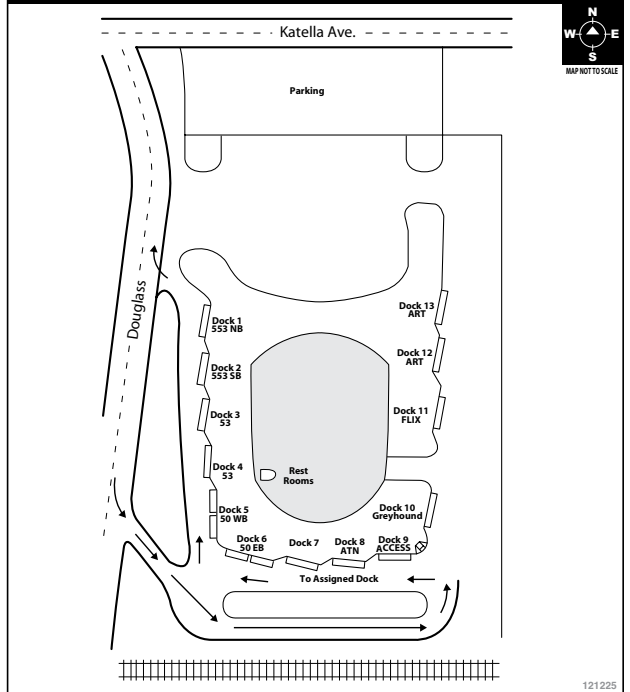

ANAHEIM REGIONAL TRANSPORTATION INTERMODAL CENTER (ARTIC)