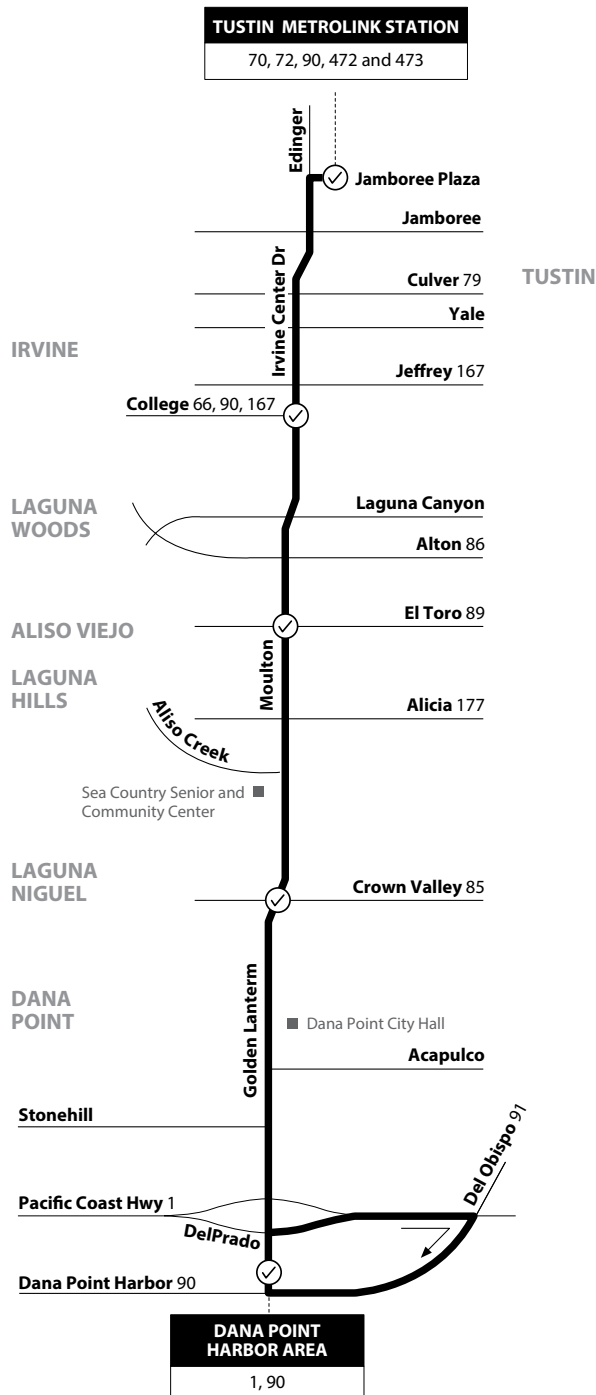

Tustin to Dana Point

via Irvine Center Dr / Moulton Pkwy / Golden Lantern St

LEGEND
LEYENDA

Scheduled Departure
 Regular Routing

N
MAP NOT TO SCALE

Route 090/063025
Numbers on streets indicate transfers. *Números en la calle indican transbordos.*