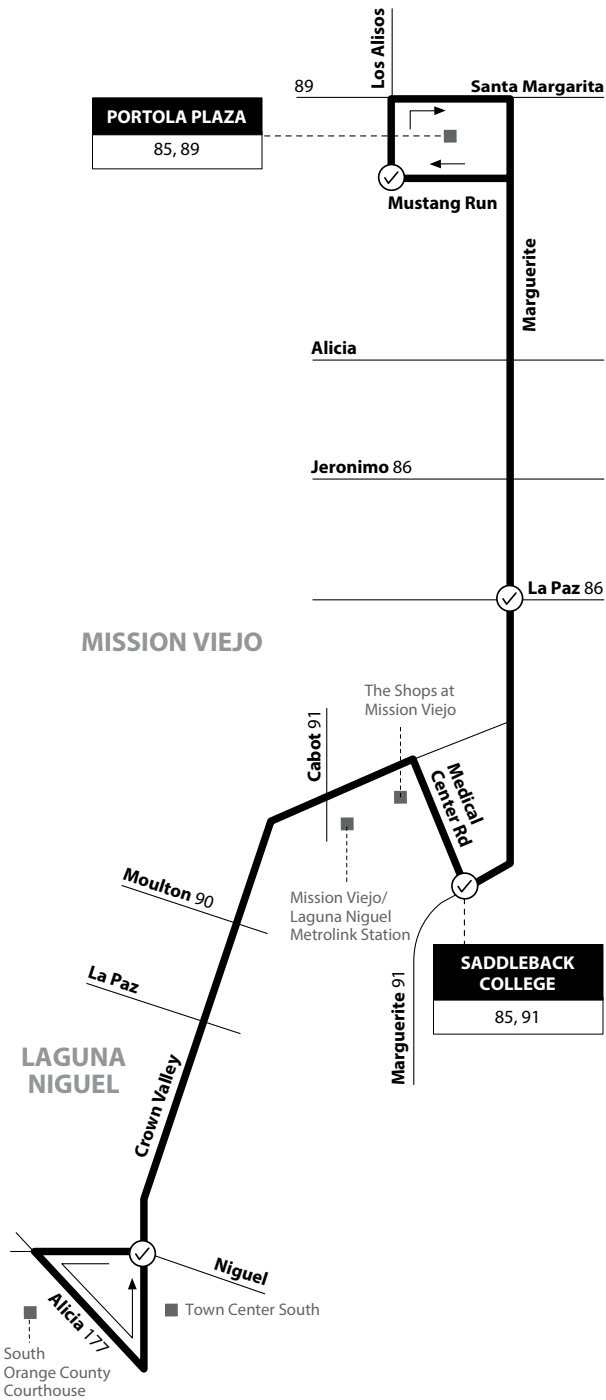

LEGEND
LEYENDA

✓ Scheduled Departure
 Regular Routing

MAP NOT TO SCALE

Route 085/061125   Numbers on streets indicate transfers.   Números en la calle indican transbordos.

Monday - Friday
NORTHBOUND To:
Mission Viejo

Niguel & Crown Valley	Saddleback College	Marguerite & La Paz	Los Alisos & Mustang Run
6:31	6:50	7:02	7:15
7:29	7:48	8:00	8:13
8:30	8:51	9:03	9:17
9:29	9:50	10:02	10:16
10:30	10:51	11:03	11:17
11:29	11:50	12:02	12:16
12:30	12:51	1:03	1:17
1:31	1:52	2:04	2:17
2:31	2:52	3:04	3:17
3:31	3:52	4:04	4:17
4:31	4:52	5:04	5:17
5:31	5:52	6:04	6:17
6:31	6:52	7:04	7:17
7:29	7:50	8:02	8:15
8:29	8:46	8:59	9:10

Monday - Friday
SOUTHBOUND To:
Laguna Niguel

Los Alisos & Mustang Run	Marguerite & La Paz	Saddleback College	Niguel & Crown Valley
5:36	5:46	5:58	6:15
6:35	6:45	6:57	7:14
7:30	7:44	7:58	8:15
8:31	8:43	8:56	9:14
9:32	9:44	9:57	10:15
10:31	10:43	10:56	11:14
11:32	11:44	11:57	12:15
12:31	12:45	12:58	1:16
1:32	1:44	1:56	2:16
2:32	2:44	2:56	3:16
3:32	3:44	3:56	4:16
4:32	4:44	4:56	5:16
5:32	5:44	5:56	6:16
6:37	6:47	6:57	7:14
7:37	7:47	7:57	8:14
8:42	8:52	9:02	9:19
9:27	9:37	9:47	10:04