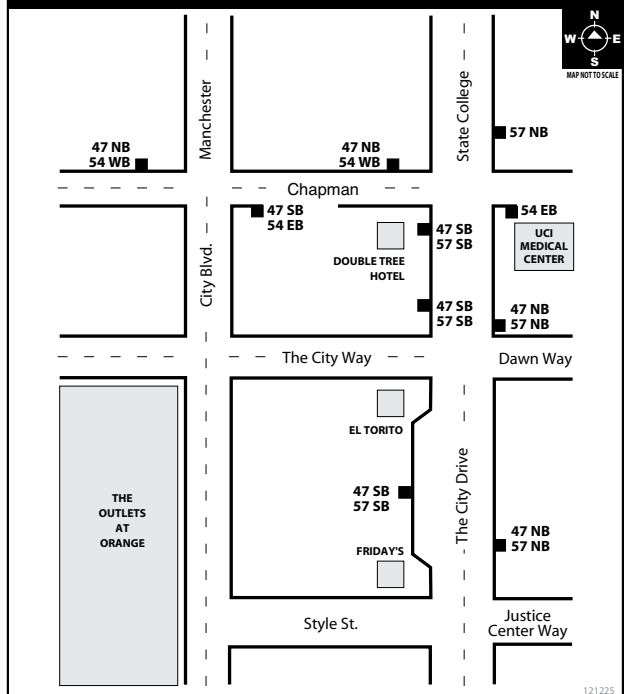

THE OUTLETS AT ORANGE