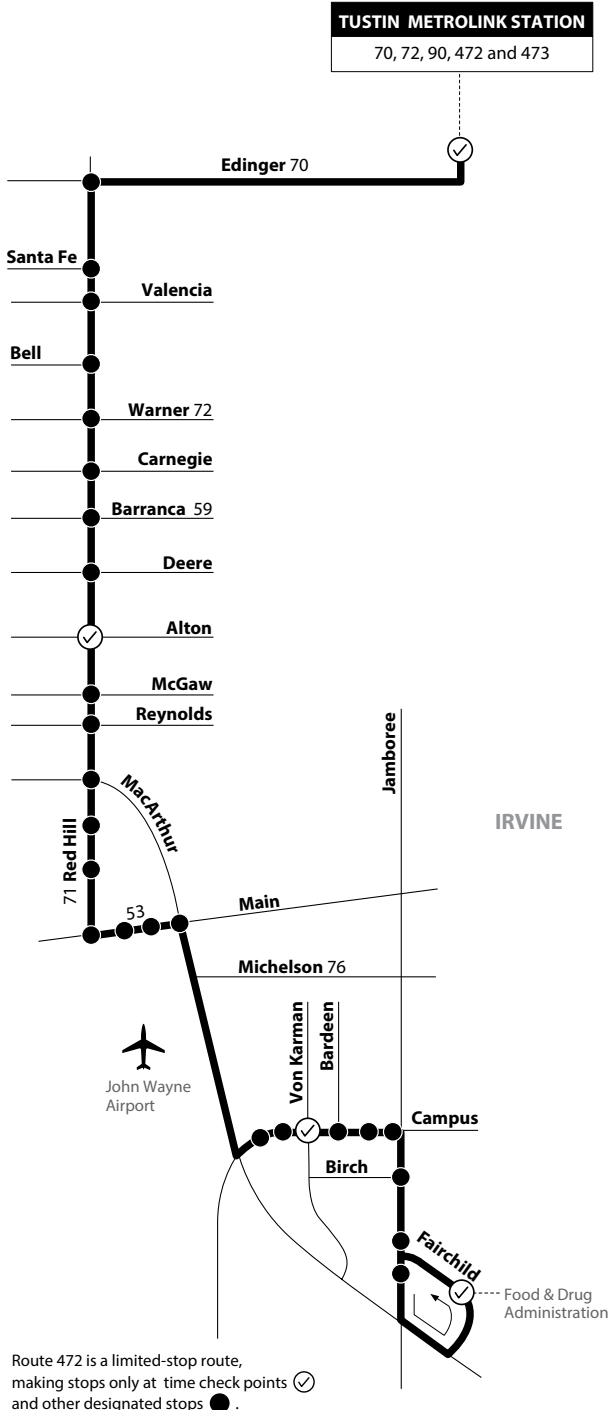

Tustin Metrolink Station to Irvine Business Complex

via Edinger Ave / Red Hill Ave / Campus Dr / Jamboree Rd

472

LEGEND
LEYENDA

Route 472/061125

Scheduled Departure

Regular Routing

Numbers on streets indicate transfers. *Números en la calle indican transbordos.*

MAP NOT TO SCALE

Monday - Friday

SOUTHBOUND To: Newport Beach

	Tustin Metrolink Station	Red Hill & Alton (F)	Campus & Von Karman (F)	Food and Drug Administration (F)	
	6:23	6:32	6:46	6:54	AM
	6:48	6:57	7:11	7:19	
	7:23	7:33	7:49	7:58	
	8:23	8:34	8:50	8:59	
	8:44	8:54	9:09	9:17	

F = Times are approximate./Los horarios son aproximados.

Monday - Friday

NORTHBOUND To: Tustin Metrolink Station

Food and Drug Administration	Campus & Von Karman	Red Hill & Alton		Tustin Metrolink Station	
2:57	3:02	3:16	3:29		PM
3:30	3:35	3:50	4:04		
3:56	4:01	4:16	4:30		
4:33	4:39	4:54	5:08		
4:53	4:59	5:16	5:30		

SERVICE TO / SERVICIO A	
Tustin	Irvine
- A.G. Currie Middle School	- John Wayne Airport
- Tustin Station (Metrolink)	- Food and Drug Administration

NOTE: Limited Stop Service. No service on weekends, Memorial Day, Independence Day, Labor Day, Thanksgiving Day, Christmas Day or New Years Day. Routing and times subject to change.

Morning buses will depart the station once the train arrives and all passengers have boarded. This may be up to six minutes earlier than the time shown above. Afternoon buses are scheduled to arrive a few minutes before the departing train. Stationlink passengers must present fare media to the coach operator each time they board the bus.

NOTA: Servicio de paradas limitadas. No hay servicio los fines de semana, Día de los Caídos, Día de la Independencia, Día del Trabajador, Día de Acción de Gracias, Navidad o Año Nuevo. Rutas y horarios sujetos a cambios.

Los autobuses de la mañana saldrán de la estación cuando el tren llegue y todos los pasajeros han embarcado. Esto puede ser hasta seis minutos antes que el tiempo mostrado arriba. Por la tarde, los autobuses están programados para llegar unos minutos antes del tren que sale. Los pasajeros de Stationlink deben presentar su medio de tarifa al operador cada vez que suben al autobús.