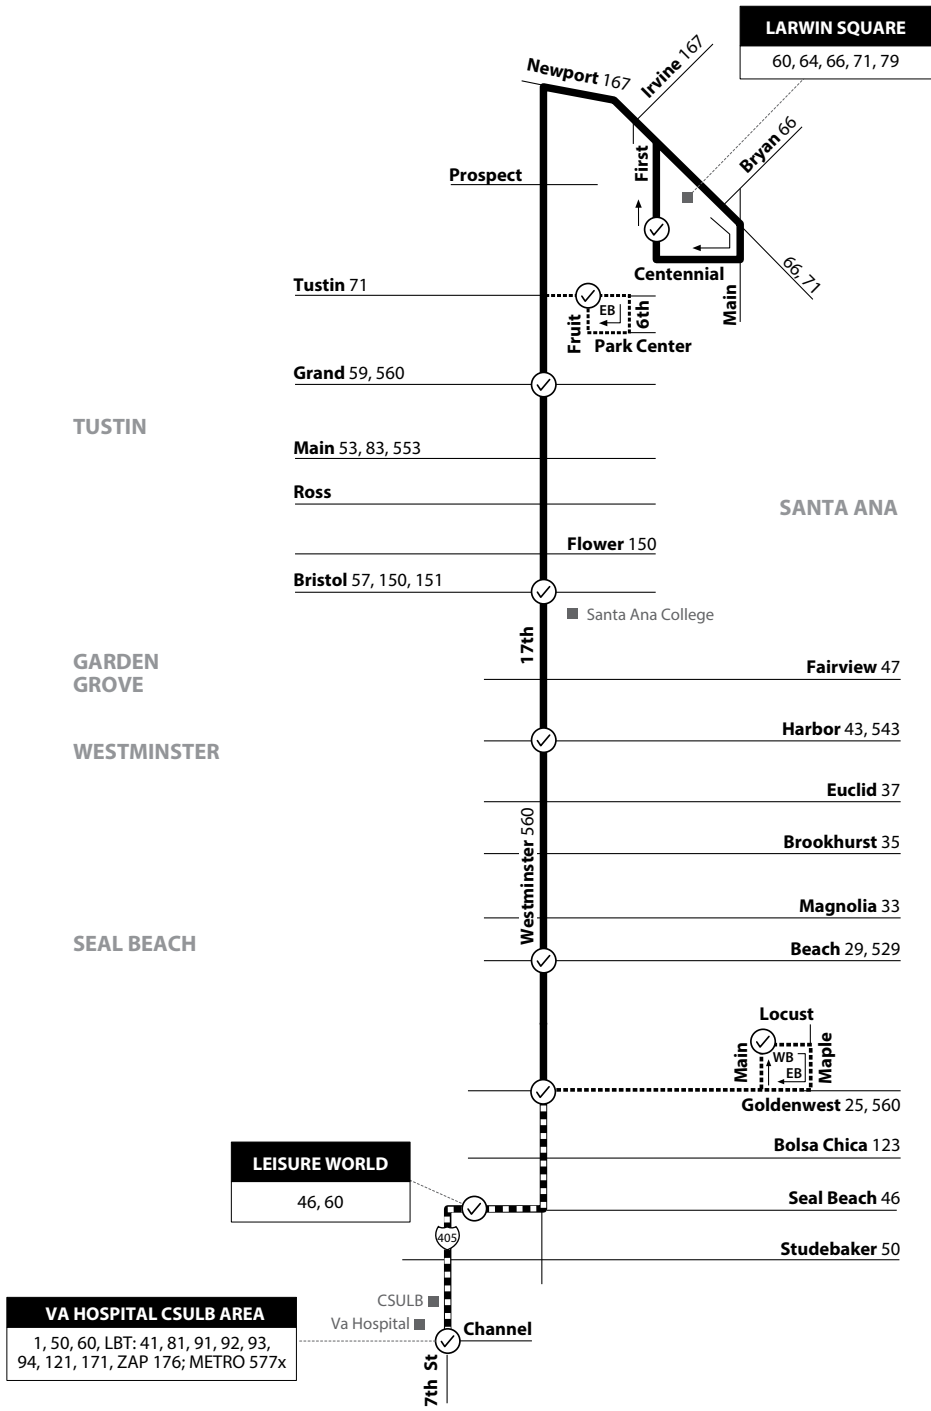

LEGEND
LEYENDA

Scheduled Departure
 Regular Routing
 No Service On Some Trips
 Short Turn Only

METRO = Los Angeles Metro | LBT = Long Beach Transit

Route 060/022426

Numbers on streets indicate transfers. *Números en la calle indican transbordos.*