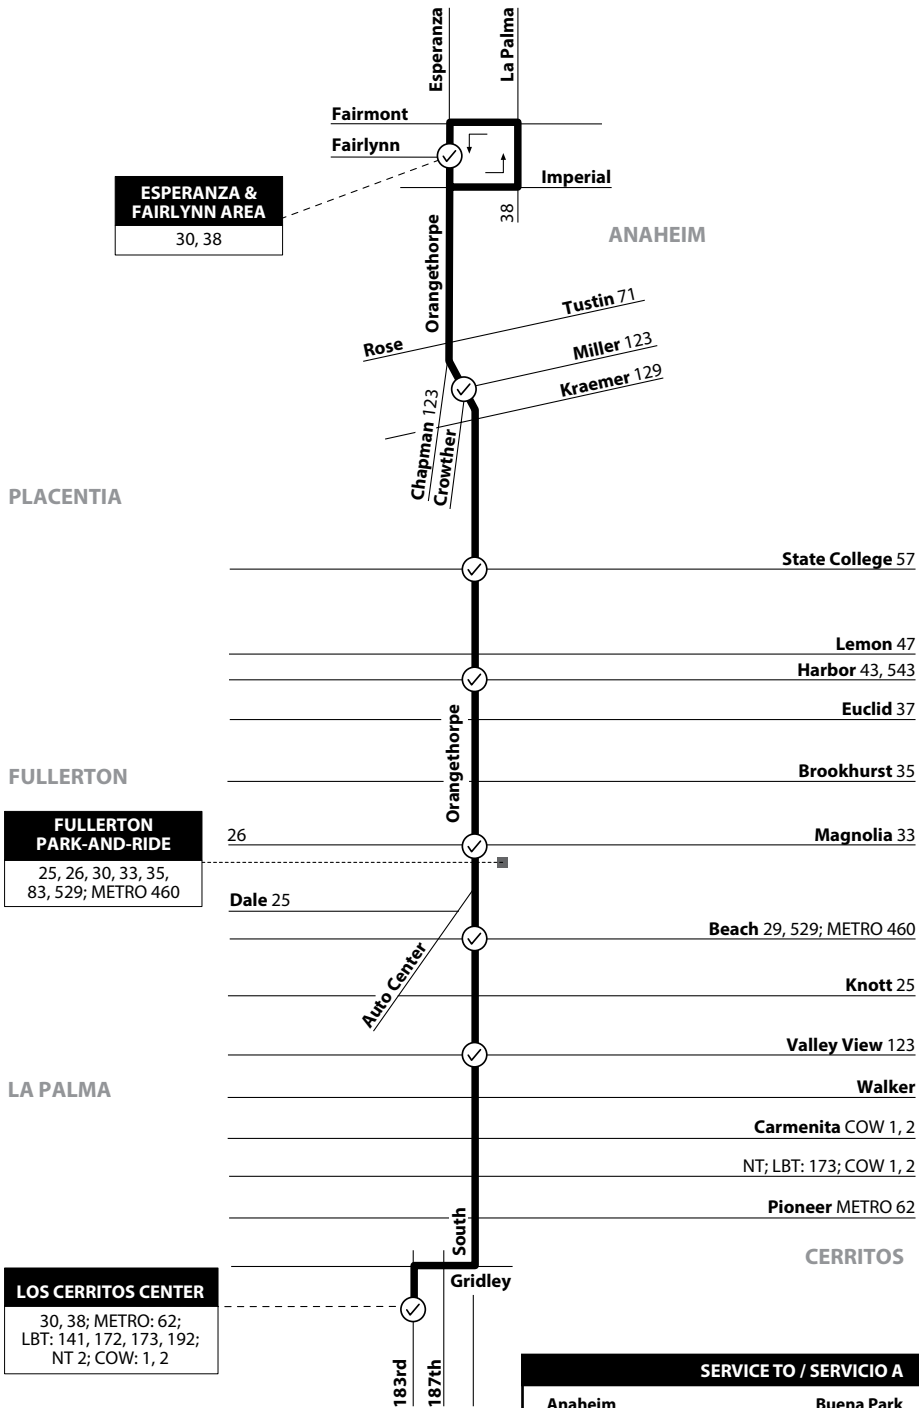

ESPERANZA & FAIRLYNN AREA
30, 38

FULLERTON PARK-AND-RIDE
25, 26, 30, 33, 35, 83, 529; METRO 460

LOS CERRITOS CENTER
30, 38; METRO: 62; LBT: 141, 172, 173, 192; NT 2; COW: 1, 2

SERVICE TO / SERVICIO A	
Anaheim	Buena Park
- Esperanza High School	- Buena Park High School
- Anaheim Canyon Business Center	- Buena Park Junior High School
Placentia	La Palma
- El Camino Real High School	Cerritos
Fullerton	- Los Cerritos Center
- Orangefair Mall	
- Fullerton Park-and-Ride	
- Nicolas Junior High School	

LEGEND
LEYENDA

Scheduled Departure   Regular Routing

COW = Cerritos On Wheels | LBT = Long Beach Transit |
NT = Norwalk Transit | METRO = Los Angeles Metro

Numbers on streets indicate transfers. *Números en la calle indican transbordos.*

Route 030/061125

MAP NOT TO SCALE