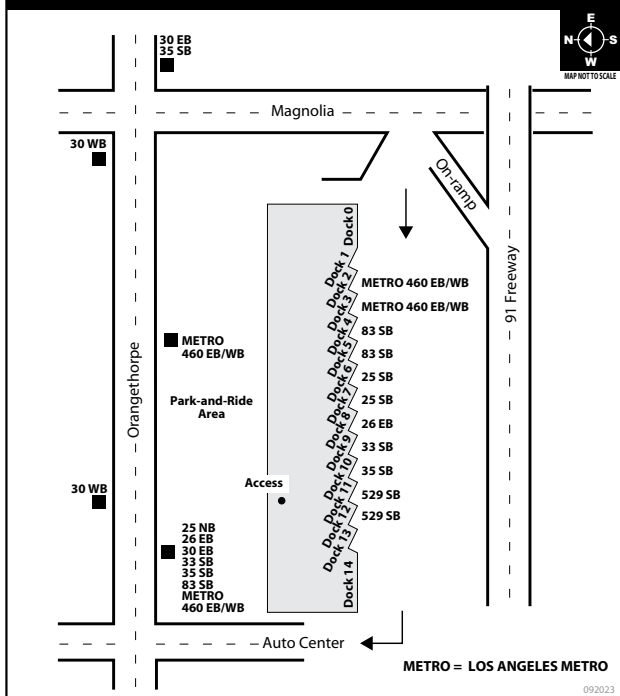

121225

BOARDING DIAGRAMS

FULLERTON PARK-AND-RIDE

FULLERTON TRANSPORTATION CENTER

GOLDENWEST TRANSPORTATION CENTER

IRVINE STATION (Corner of Barranca & Ada)

BOARDING DIAGRAMS

BOARDING DIAGRAMS