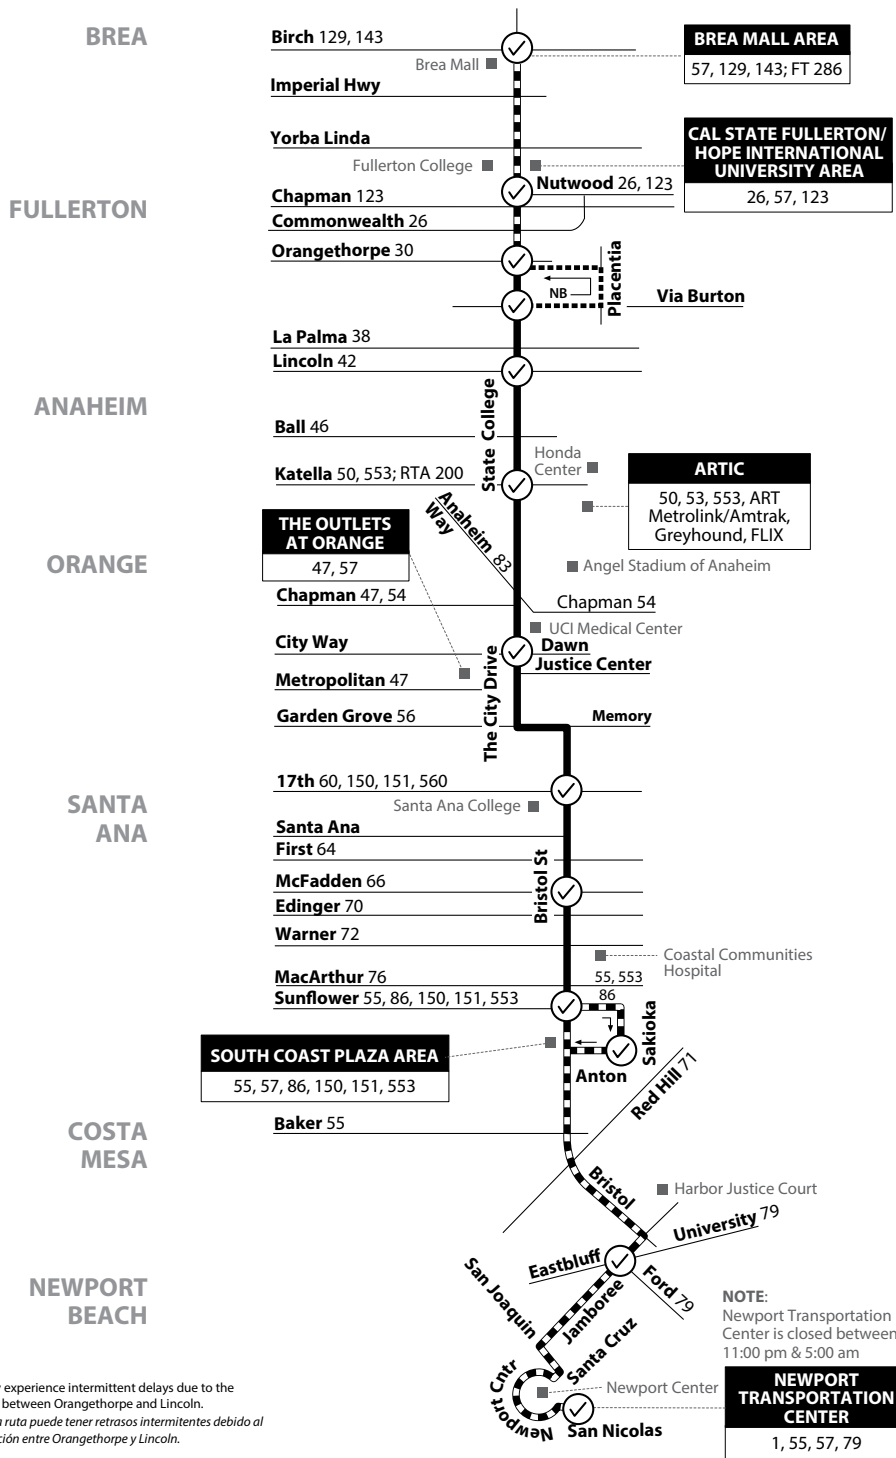

57

Brea to Newport Beach via State College Blvd / Bristol St

LEGEND LEYENDA	Scheduled Departure	Regular Routing	Turn Around For Short Turn Only	No Service On Some Trips	 MAP NOT TO SCALE
	FT = Foothill Transit	Numbers on streets indicate transfers. <i>Números en la calle indican transbordos.</i>