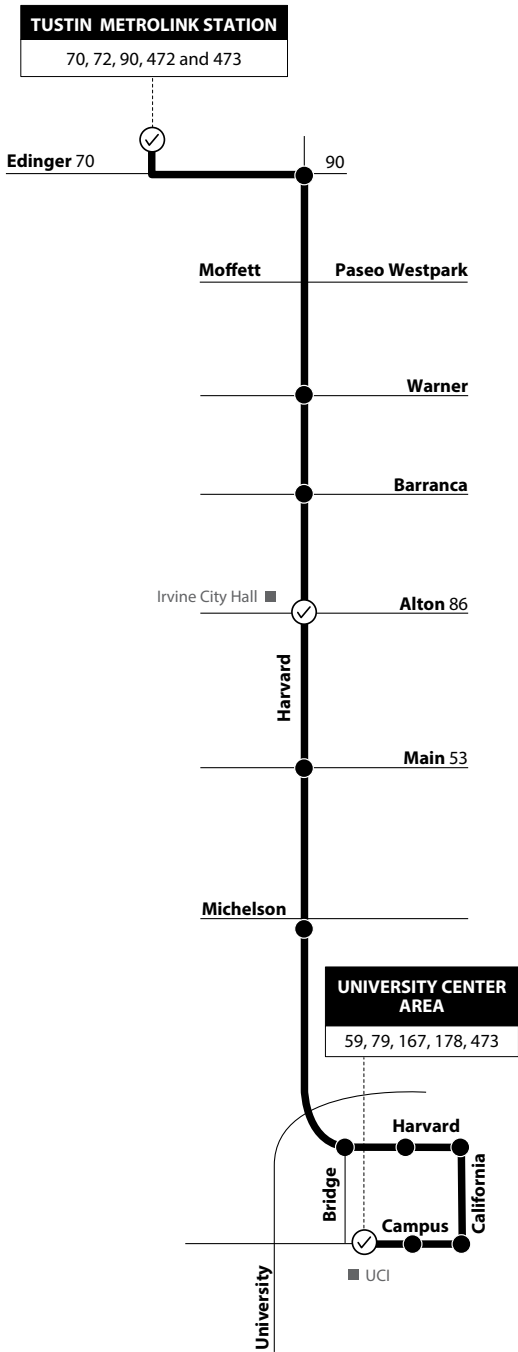

Route 473 is a limited-stop route, making stops only at time check points (⊙) and other designated stops (●).

LEGEND
LEYENDA

Scheduled Departure

Regular Routing

N
MAP NOT TO SCALE

Route 473/061125   Numbers on streets indicate transfers. *Números en la calle indican transbordos.*

Monday - Friday SOUTHBOUND To: U.C.I.

Tustin Metrolink Station	Harvard & Alton (F)	University Center (F)	
6:23	6:29	6:41	AM
6:48	6:54	7:06	
7:23	7:31	7:48	
7:44	7:52	8:09	
8:23	8:31	8:48	
8:44	8:52	9:09	
9:23	9:31	9:45	

F = Times are approximate./Los horarios son aproximados.

Monday - Friday NORTHBOUND To: Tustin Metrolink Station

University Center	Harvard & Alton	Tustin Metrolink Station	
2:06	2:20	2:33	PM
3:02	3:16	3:29	
3:37	3:51	4:04	
4:02	4:16	4:29	
4:41	4:55	5:08	
4:59	5:15	5:29	
5:37	5:51	6:04	
6:03	6:17	6:30	

NOTE: Limited Stop Service. No service on weekends, Memorial Day, Independence Day, Labor Day, Thanksgiving Day, Christmas Day or New Years Day. Routing and times subject to change.

Morning buses will depart the station once the train arrives and all passengers have boarded. This may be up to six minutes earlier than the time shown above. Afternoon buses are scheduled to arrive a few minutes before the departing train. Stationlink passengers must present fare media to the coach operator each time they board the bus.

NOTA: Servicio de paradas limitadas. No hay servicio los fines de semana, Día de los Caídos, Día de la Independencia, Día del Trabajador, Día de Acción de Gracias, Navidad o Año Nuevo. Rutas y horarios sujetos a cambios.

Los autobuses de la mañana saldrán de la estación cuando el tren llegue y todos los pasajeros han embarcado. Esto puede ser hasta seis minutos antes que el tiempo mostrado arriba. Por la tarde, los autobuses están programados para llegar unos minutos antes del tren que sale. Los pasajeros de Stationlink deben presentar su medio de tarifa al operador cada vez que suben al autobús.