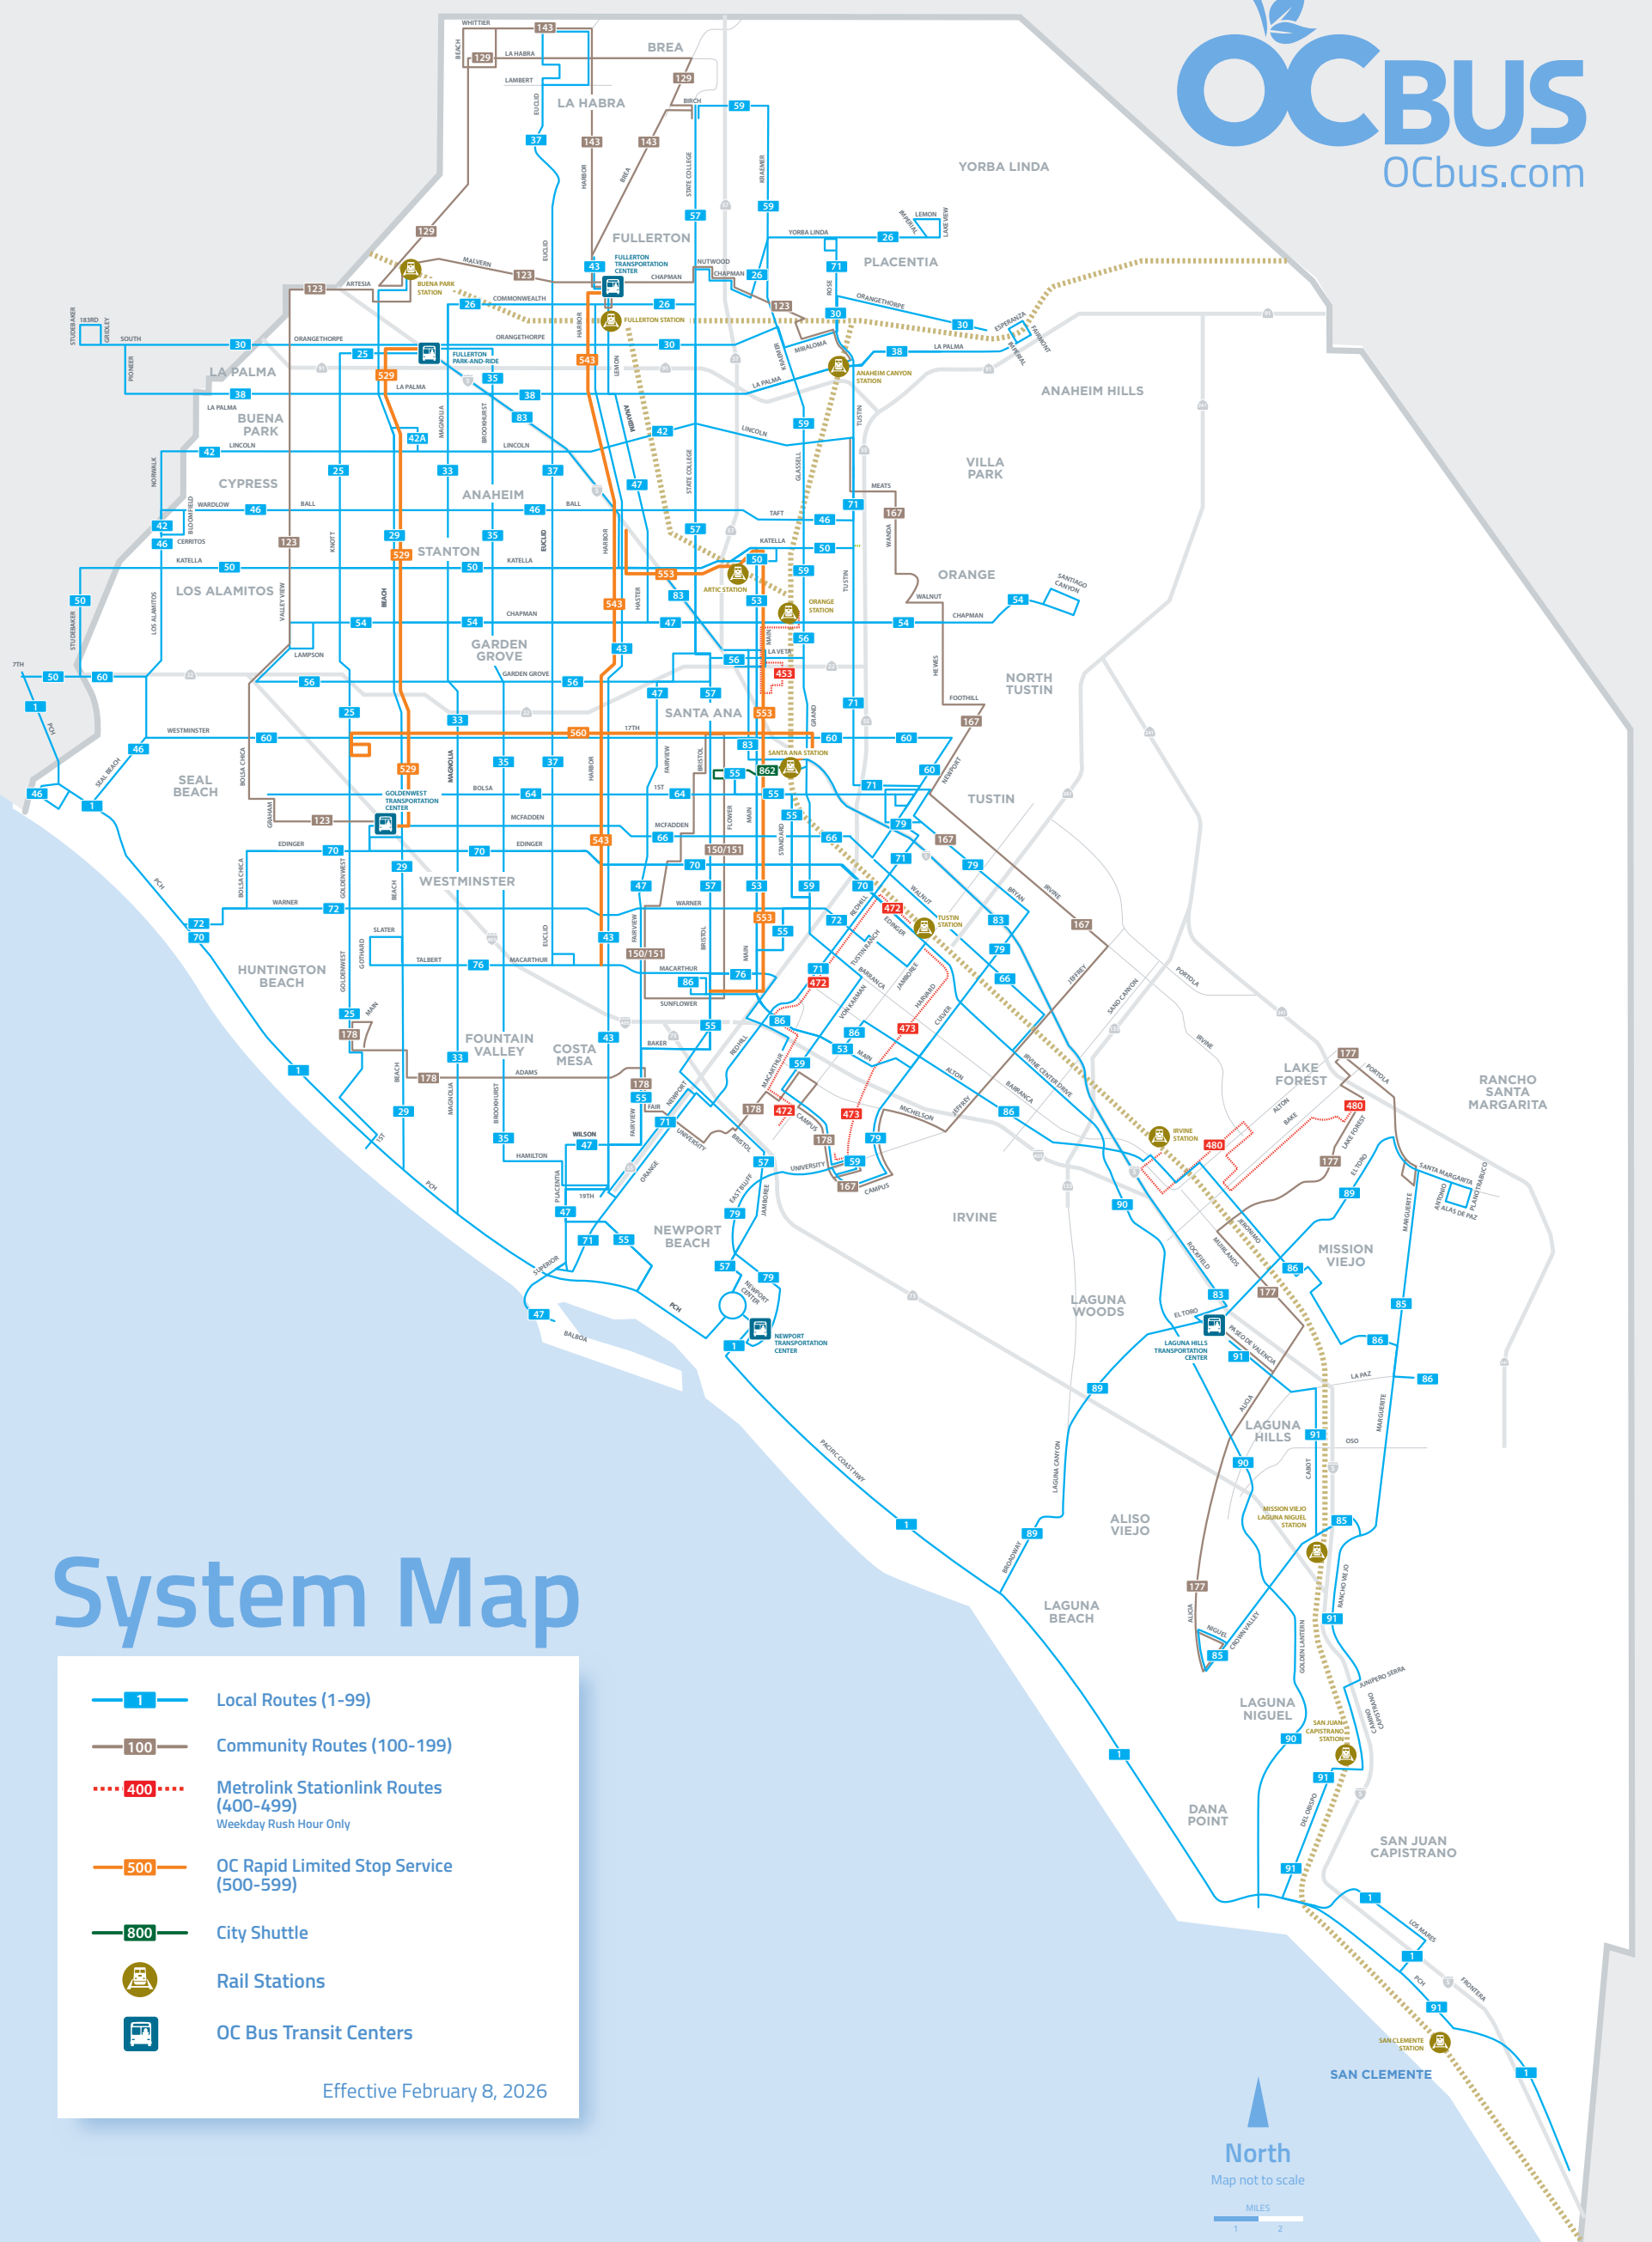

AM times **PM times**

For standard notes and symbols see inside front cover.

Routing and times are subject to change. For current schedules and additional information, please visit www.octa.net/metrolink or www.metrolinktrains.com