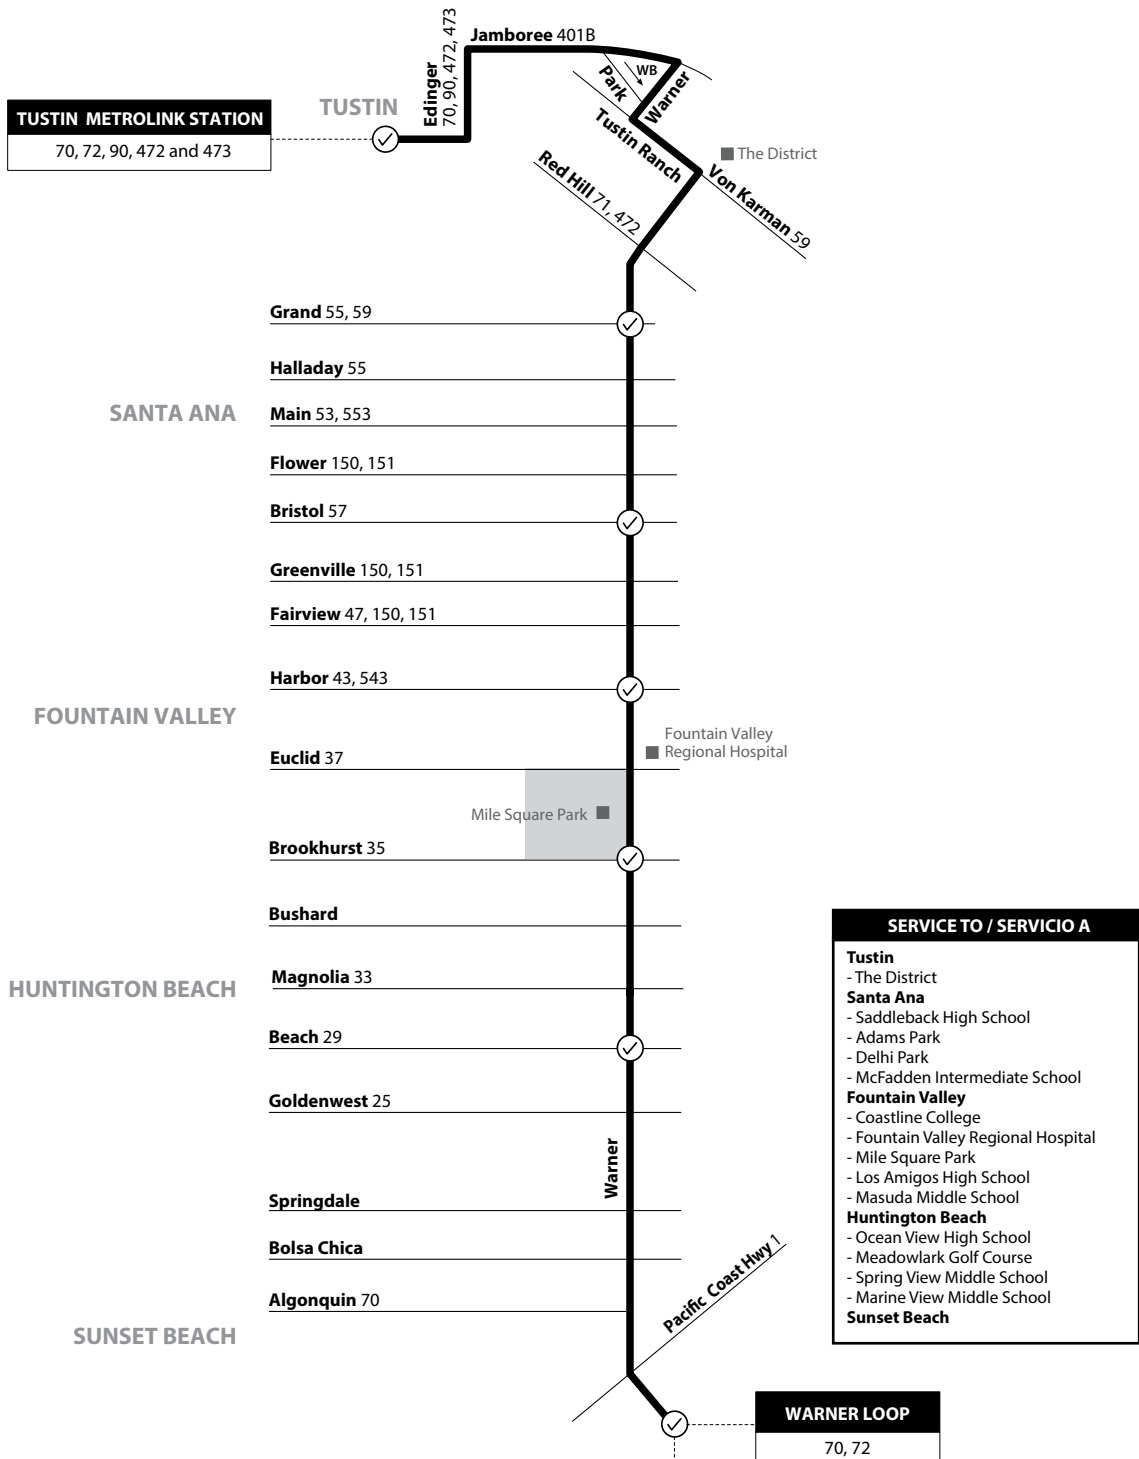

Saturday, Sunday & Holiday
SOUTHBOUND To: Newport Beach

Rose & Yorba Linda	Village At Orange Zone 4	Tustin & Chapman	Newport & 1st	Red Hill & Alton	Bristol & Red Hill	Newport & 19th	Superior & Placentia
6:08	6:22	6:33	6:50	7:07	7:17	7:28	7:36
6:57	7:11	7:22	7:39	7:56	8:06	8:17	8:25
7:41	7:55	8:09	8:28	8:47	8:57	9:08	9:16
8:28	8:43	8:57	9:17	9:37	9:47	9:58	10:06
9:16	9:31	9:46	10:06	10:26	10:36	10:49	10:58
10:05	10:20	10:35	10:55	11:15	11:25	11:38	11:47
10:54	11:09	11:24	11:44	12:04	12:14	12:27	12:36
11:41	11:57	12:12	12:33	12:54	1:04	1:16	1:26
12:30	12:46	1:01	1:22	1:43	1:53	2:05	2:15
1:19	1:35	1:50	2:11	2:32	2:42	2:54	3:04
2:08	2:24	2:39	3:00	3:21	3:31	3:43	3:53
2:57	3:13	3:28	3:49	4:10	4:20	4:32	4:42
3:48	4:03	4:18	4:38	4:59	5:09	5:21	5:30
4:37	4:52	5:07	5:27	5:48	5:58	6:10	6:19
5:26	5:41	5:56	6:16	6:37	6:47	6:59	7:08
6:15	6:30	6:45	7:05	7:24	7:34	7:46	7:54
7:09	7:24	7:37	7:54	8:12	8:22	8:33	8:41
8:00	8:14	8:26	8:43	9:00	9:08	9:18	9:25
8:49	9:03	9:15	9:32	9:49	9:57	10:07	10:14