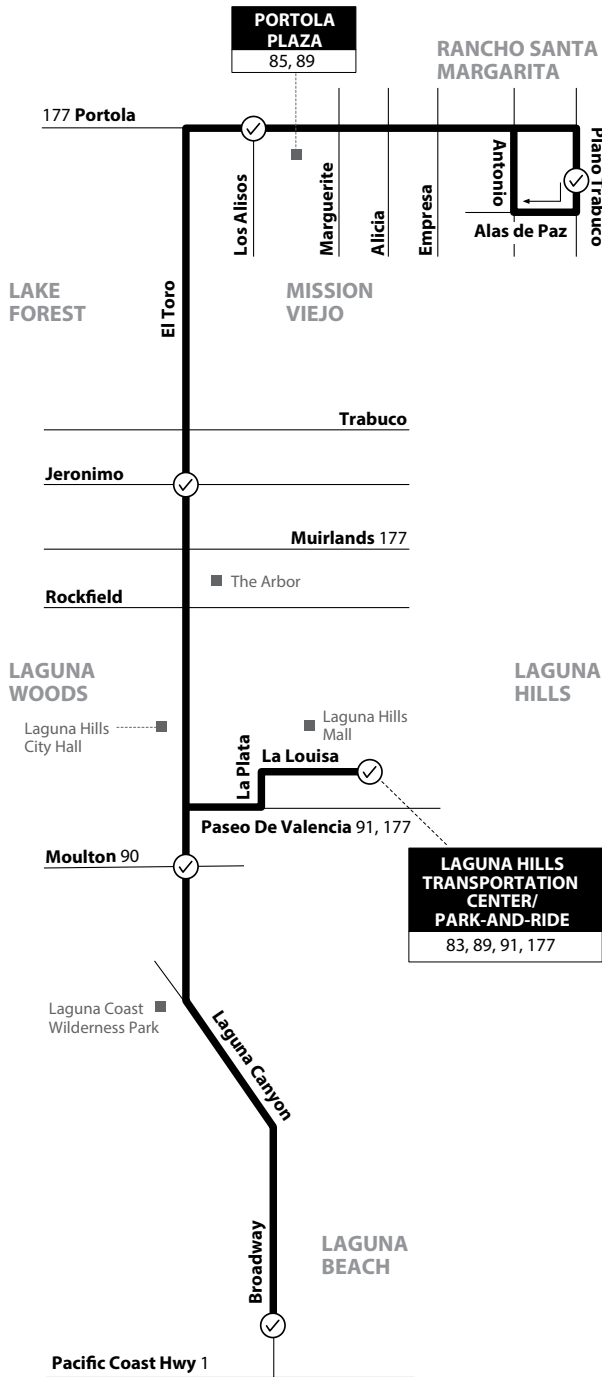

Monday-Friday NORTHBOUND To: Rancho Santa Margarita

Laguna Beach	El Toro & Moulton	Laguna Hills Transportation Center	El Toro & Jeronimo	Santa Margarita & Los Alisos	Plano Trabuco & Alas De Paz	
5:01	5:14	5:30	5:40	5:51	6:06	
6:01	6:14	6:30	6:40	6:51	7:06	
6:30	6:44	7:00	7:11	7:23	7:42	
7:09	7:23	7:35	7:46	7:58	8:17	
7:39	7:53	8:05	8:16	8:28	8:47	
8:11	8:27	8:40	8:52	9:05	9:24	
8:41	8:57	9:10	9:22	9:35	9:54	
9:11	9:27	9:40	9:52	10:05	10:24	
10:11	10:27	10:40	10:52	11:05	11:24	
11:10	11:27	11:40	11:56	12:09	12:28	
12:10	12:27	12:40	12:56	1:09	1:28	
1:10	1:27	1:40	1:56	2:09	2:28	
2:10	2:27	2:40	2:56	3:09	3:28	
S					3:45	4:06
2:52	3:13	3:30	3:46	4:00	4:20	
3:13	3:42	4:00	4:16	4:30	4:50	
3:43	4:12	4:30	4:46	5:00	5:20	
4:13	4:42	5:00	5:16	5:30	5:50	
4:50	5:12	5:30	5:44	5:58	6:19	
5:20	5:42	6:00	6:14	6:28	6:49	
5:56	6:13	6:30	6:44	6:58	7:17	
7:00	7:15	7:30	7:42	7:56	8:12	
8:00	8:15	8:30	8:42	8:56	9:12	
9:01	9:15	9:30	9:41	9:52	10:07	

S = Operates on days Trabuco Hills HS is in session.
Opera los días que Trabuco Hills HS está en sesión.

This route may arrive up to 5 minutes early at Laguna Hills Transportation Center. It will wait for other buses to ensure better connections.

**LEGEND
LEYENDA**

Scheduled Departure
Regular Routing

MAP NOT TO SCALE

Route 089/061125   LB Transit = Laguna Beach Transit   Numbers on streets indicate transfers. *Números en la calle indican transbordos.*