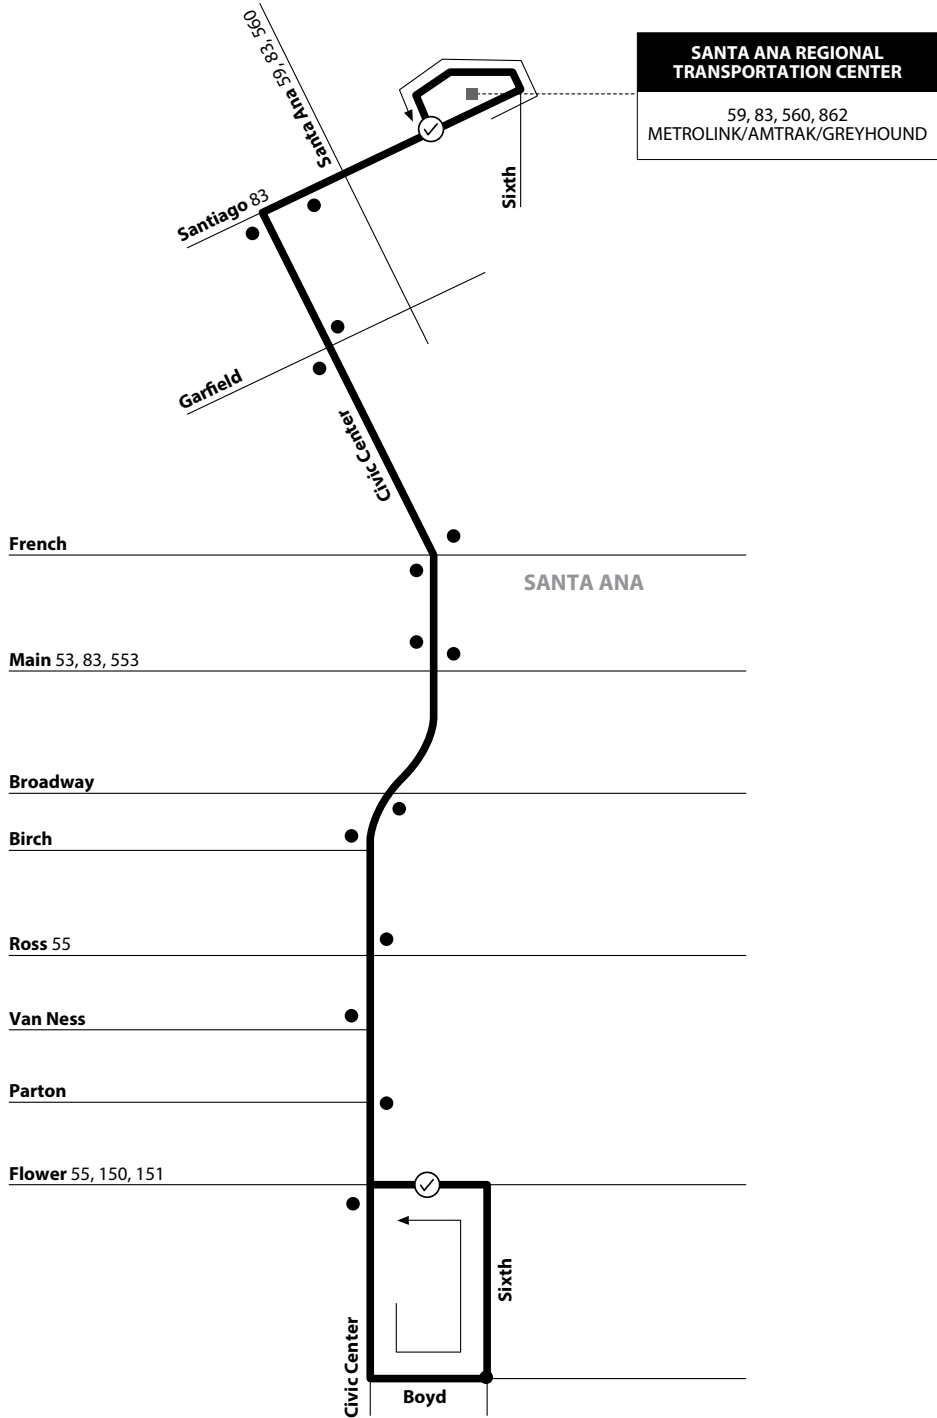

862

Downtown Santa Ana Shuttle via Civic Center Dr

LEGEND
LEYENDA

Scheduled Departure

Regular Routing

Designated Stops

MAP NOT TO SCALE

Route 862/033125   Numbers on streets indicate transfers. *Números en la calle indican transbordos.*