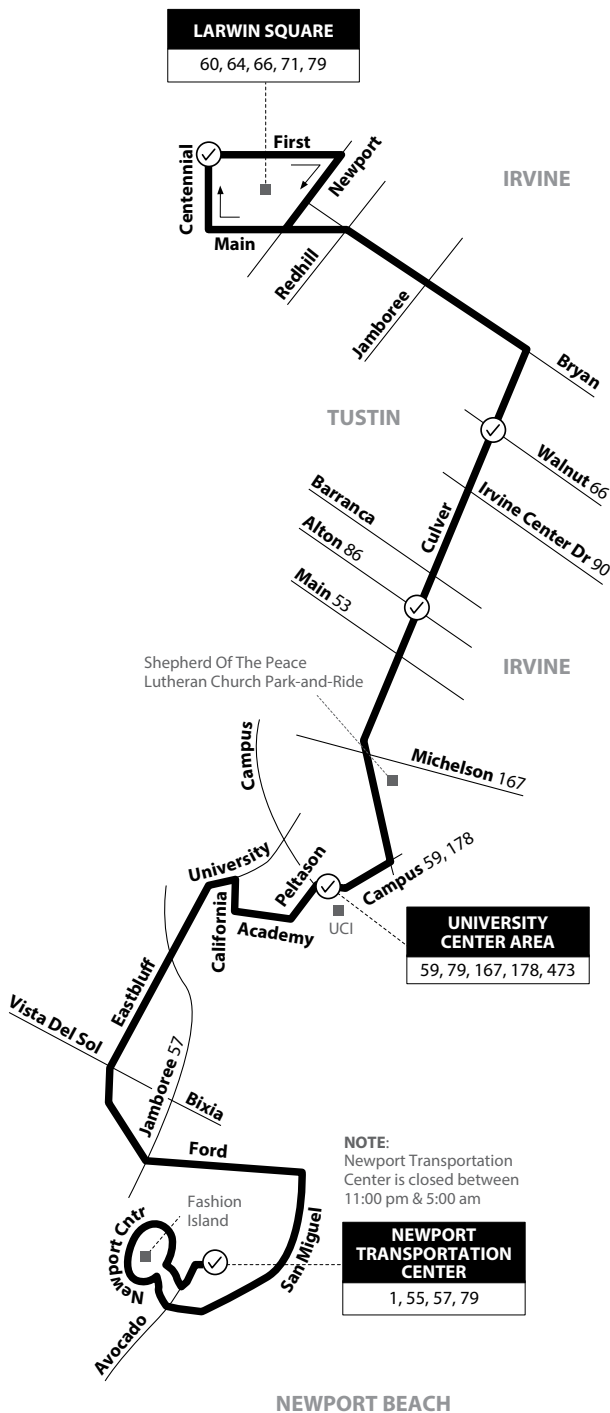

Monday - Friday
NORTHBOUND To: Tustin

Newport Transportation Center	University Center	Culver & Alton	Culver & Walnut	Larwin Square
5:41	6:09	6:21	6:28	6:48
6:11	6:39	6:51	6:58	7:18
6:38	7:06	7:18	7:25	7:45
7:08	7:40	7:55	8:03	8:23
7:38	8:10	8:25	8:33	8:53
8:08	8:40	8:55	9:03	9:23
8:45	9:17	9:32	9:40	10:00
9:25	9:58	10:14	10:24	10:45
10:07	10:40	10:56	11:06	11:27
10:47	11:20	11:36	11:46	12:07
11:27	12:00	12:16	12:26	12:47
12:07	12:40	12:56	1:06	1:27
12:46	1:19	1:35	1:45	2:06
1:23	1:57	2:15	2:25	2:50
1:43	2:17	2:35	2:45	3:10
2:13	2:47	3:05	3:15	3:40
2:43	3:17	3:35	3:45	4:10
3:16	3:50	4:08	4:18	4:43
3:52	4:26	4:44	4:54	5:19
4:28	5:02	5:20	5:30	5:55
4:58	5:32	5:50	6:00	6:25
5:28	6:02	6:20	6:30	6:55
6:10	6:44	7:02	7:12	7:37
7:05	7:35	7:50	7:59	8:20
8:05	8:35	8:50	8:59	9:20
9:01	9:30	9:44	9:52	10:12
9:52	10:21	10:35	10:43	11:03

SERVICE TO / SERVICIO A

Tustin	Irvine	Newport Beach
- Columbus Tustin Middle School	- Arnold O. Beckman High School	- Corona Del Mar High School
- Larwin Square	- Heritage Plaza	- Newport Center/ Fashion Island
- Tustin Civic Center	- Irvine High School	- Newport Transportation Center
- Tustin High School	- Venado Middle School	- Newport Beach Civic Center and Park
- Tustin Ranch Golf Course	- Woodbridge High School	- Bonita Creek Park
	- University High School	- Newport Sport Museum
	- University Center	
	- UC Irvine	
	- Shepherd of the Peace	
	- Katie Wheeler Library	
	- Northwood Community Park	
	- Lower Peters Canyon Community Park	
	- The Crossroads	
	- Alton Athletic Park	
	- William R. Mason Regional Park