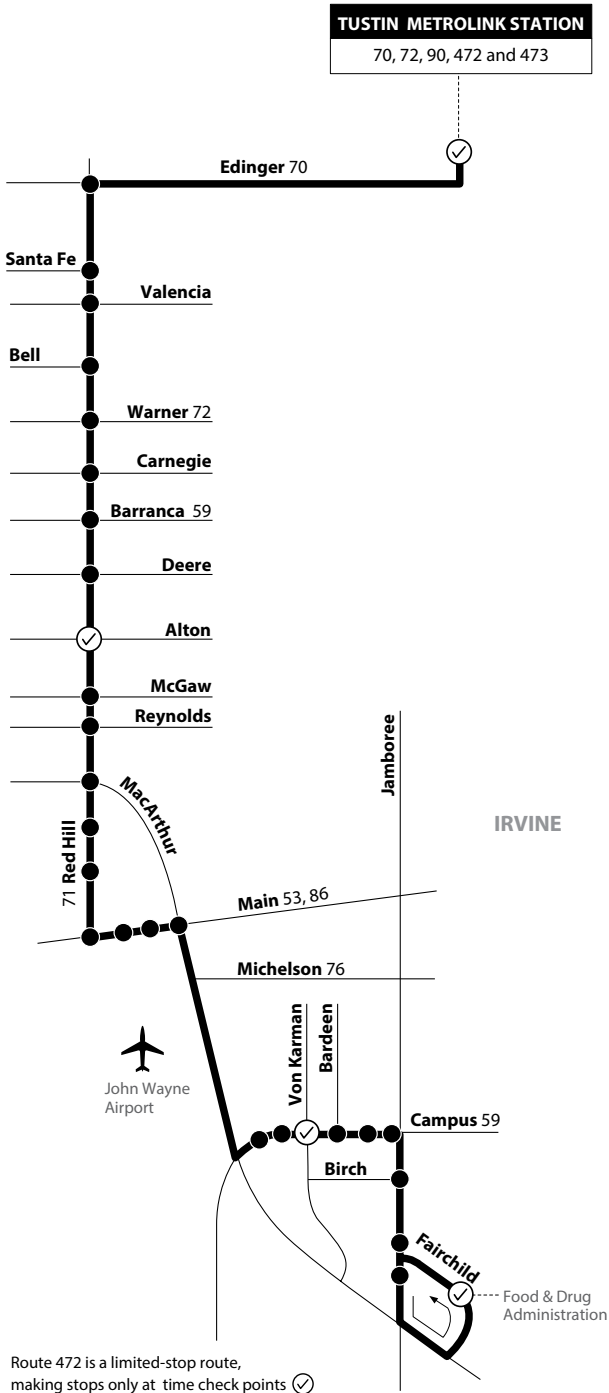

Tustin Metrolink Station to Irvine Business Complex

via Edinger Ave / Red Hill Ave / Campus Dr / Jamboree Rd

Route 472 is a limited-stop route, making stops only at time check points and other designated stops.

LEGEND
LEYENDA

Scheduled Departure
Regular Routing

N
MAP NOT TO SCALE

Route 472/061026   Numbers on streets indicate transfers. *Números en la calle indican transbordos.*

Monday - Friday SOUTHBOUND To: Newport Beach

 Tustin Metrolink Station	Red Hill & Alton (F)	Campus & Von Karman (F)	Food and Drug Administration (F)	
6:23	6:32	6:46	6:54	AM
6:48	6:57	7:11	7:19	
7:23	7:33	7:49	7:58	
8:23	8:34	8:50	8:59	
8:44	8:54	9:09	9:17	

F = Times are approximate. / Los horarios son aproximados.

Monday - Friday NORTHBOUND To: Tustin Metrolink Station

Food and Drug Administration	Campus & Von Karman	Red Hill & Alton	 Tustin Metrolink Station	
2:57	3:02	3:16	3:29	PM
3:30	3:35	3:50	4:04	
3:56	4:01	4:16	4:30	
4:33	4:39	4:54	5:08	
4:53	4:59	5:16	5:30	

SERVICE TO / SERVICIO A	
Tustin - A.G. Currie Middle School - Tustin Station (Metrolink)	Irvine - John Wayne Airport - Food and Drug Administration

NOTE: Limited Stop Service. No service on weekends, Memorial Day, Independence Day, Labor Day, Thanksgiving Day, Christmas Day or New Years Day. Routing and times subject to change.

Morning buses will depart the station once the train arrives and all passengers have boarded. This may be up to six minutes earlier than the time shown above. Afternoon buses are scheduled to arrive a few minutes before the departing train. Stationlink passengers must present fare media to the coach operator each time they board the bus.

NOTA: Servicio de paradas limitadas. No hay servicio los fines de semana, Día de los Caídos, Día de la Independencia, Día del Trabajador, Día de Acción de Gracias, Navidad o Año Nuevo. Rutas y horarios sujetos a cambios.

Los autobuses de la mañana saldrán de la estación cuando el tren llegue y todos los pasajeros han embarcado. Esto puede ser hasta seis minutos antes que el tiempo mostrado arriba. Por la tarde, los autobuses están programados para llegar unos minutos antes del tren que sale. Los pasajeros de Stationlink deben presentar su medio de tarifa al operador cada vez que suben al autobús.