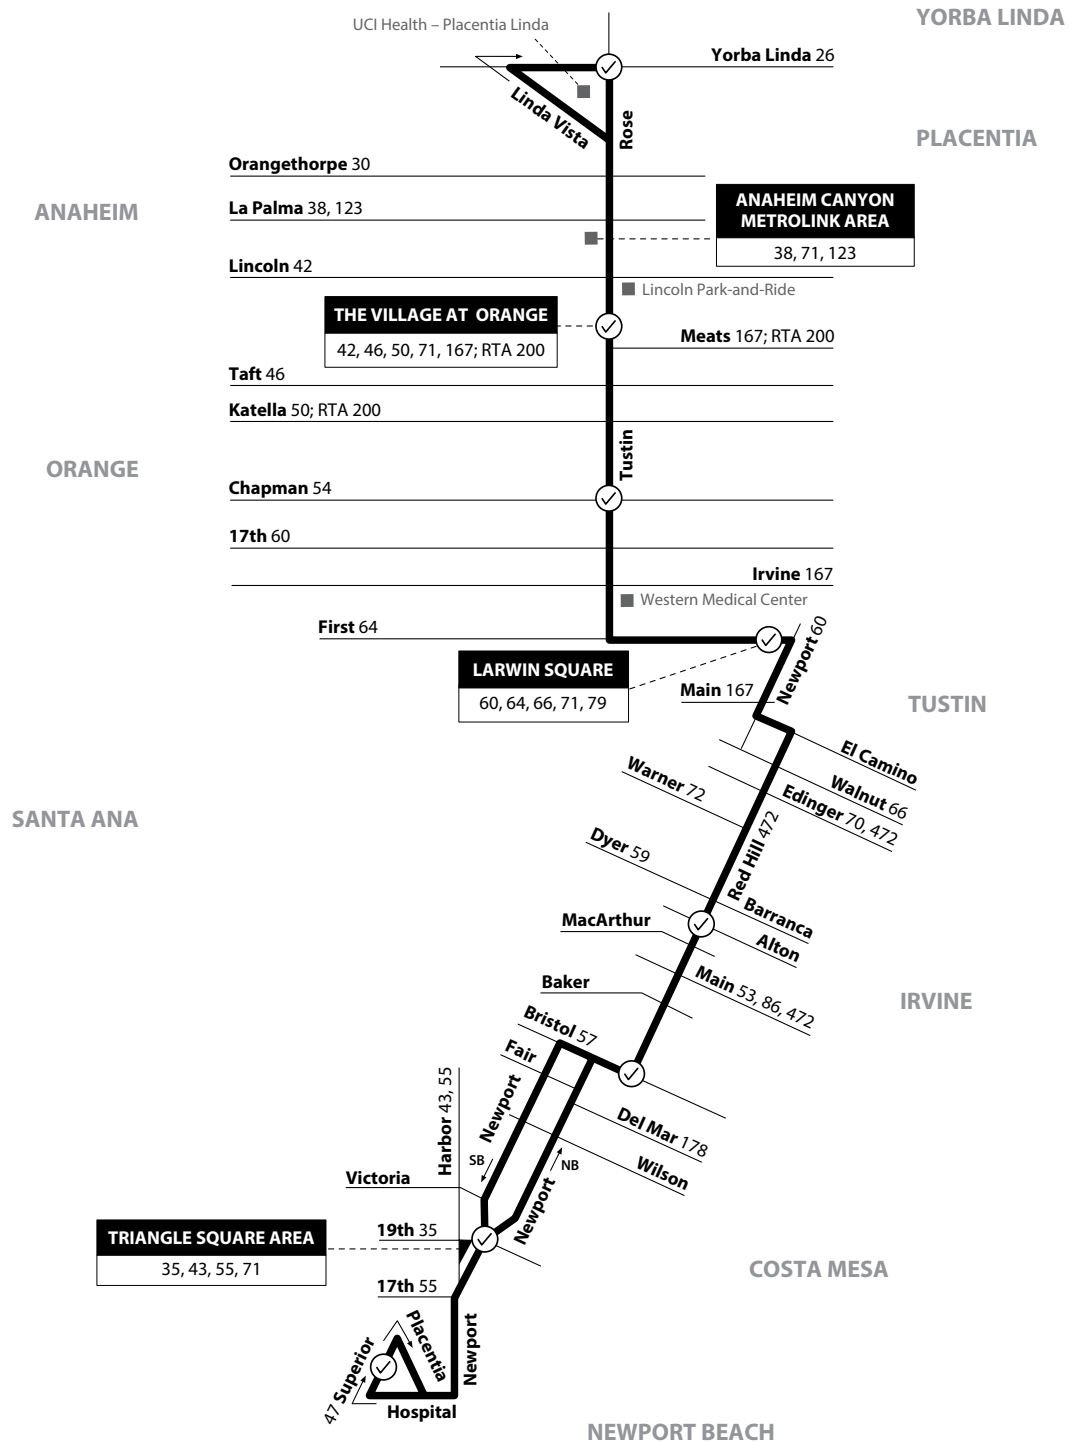

Yorba Linda to Newport Beach via Tustin Ave / Red Hill Ave / Newport Blvd

LEGEND LEYENDA	Scheduled Departure	Regular Routing	 MAP NOT TO SCALE
	RTA = Riverside Transit Agency		
Route 071/061026			
Numbers on streets indicate transfers. Números en la calle indican transbordos.