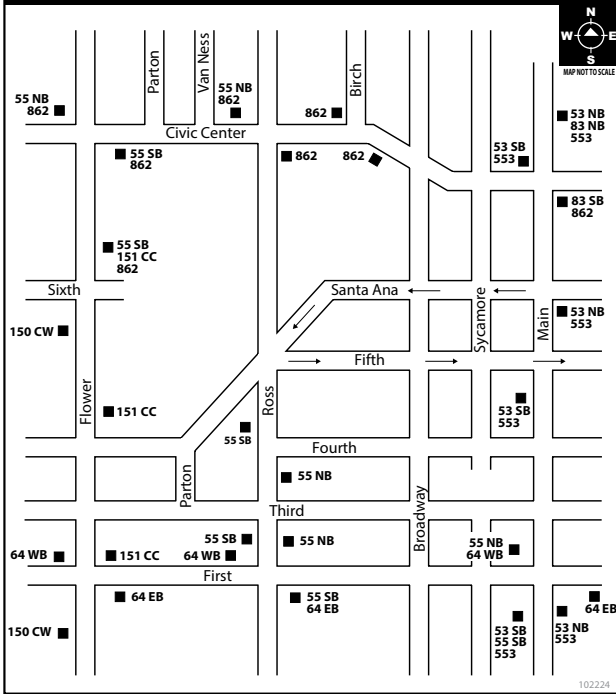

SANTA ANA (DOWNTOWN AREA)

SOUTH COAST PLAZA AREA

SANTA ANA REGIONAL TRANSPORTATION CENTER

Legend:
 4-6 Greyhound
 G = Cruero USA
 AT = Amtrak

THE OUTLETS AT ORANGE

BOARDING DIAGRAMS

THE VILLAGE AT ORANGE

TUSTIN METROLINK STATION