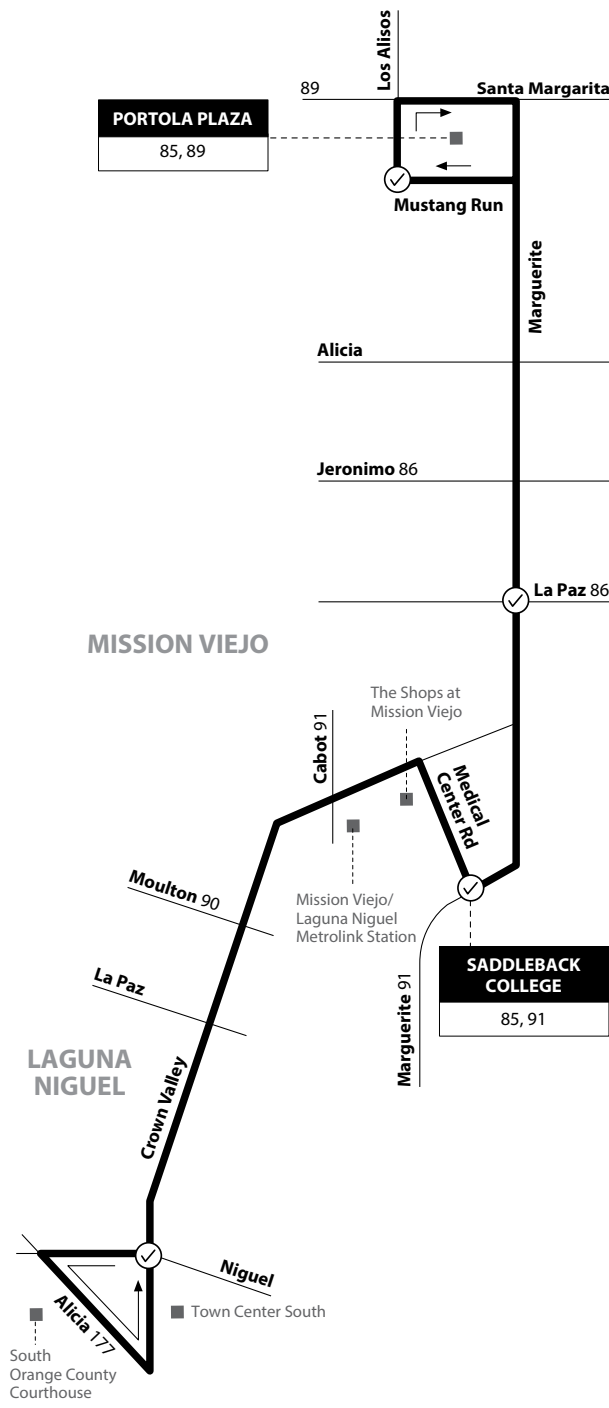

NOTE: No weekend service.
NOTA: No hay servicio los fines de semana.

Mission Viejo to Laguna Niguel

via Marguerite Pkwy / Crown Valley Pkwy

85

LEGEND
LEYENDA

Route 085/061125

Scheduled Departure
Regular Routing

MAP NOT TO SCALE

Numbers on streets indicate transfers. *Números en la calle indican transferidos.*

Monday - Friday NORTHBOUND To: Mission Viejo

Niguel & Crown Valley	Saddleback College	Marguerite & La Paz	Los Alisos & Mustang Run
6:31	6:50	7:02	7:15
7:29	7:48	8:00	8:13
8:30	8:51	9:03	9:17
9:29	9:50	10:02	10:16
10:30	10:51	11:03	11:17
11:29	11:50	12:02	12:16
12:30	12:51	1:03	1:17
1:31	1:52	2:04	2:17
2:31	2:52	3:04	3:17
3:31	3:52	4:04	4:17
4:31	4:52	5:04	5:17
5:31	5:52	6:04	6:17
6:31	6:52	7:04	7:17
7:29	7:50	8:02	8:15
8:29	8:46	8:59	9:10

Monday - Friday SOUTHBOUND To: Laguna Niguel

Los Alisos & Mustang Run	Marguerite & La Paz	Saddleback College	Niguel & Crown Valley
5:28	5:38	5:50	6:07
6:35	6:45	6:57	7:14
7:30	7:44	7:58	8:15
8:31	8:43	8:56	9:14
9:32	9:44	9:57	10:15
10:31	10:43	10:56	11:14
11:32	11:44	11:57	12:15
12:31	12:45	12:58	1:16
1:32	1:44	1:56	2:16
2:32	2:44	2:56	3:16
3:32	3:44	3:56	4:16
4:32	4:44	4:56	5:16
5:32	5:44	5:56	6:16
6:37	6:47	6:57	7:14
7:37	7:47	7:57	8:14
8:42	8:52	9:02	9:19
9:27	9:37	9:47	10:04