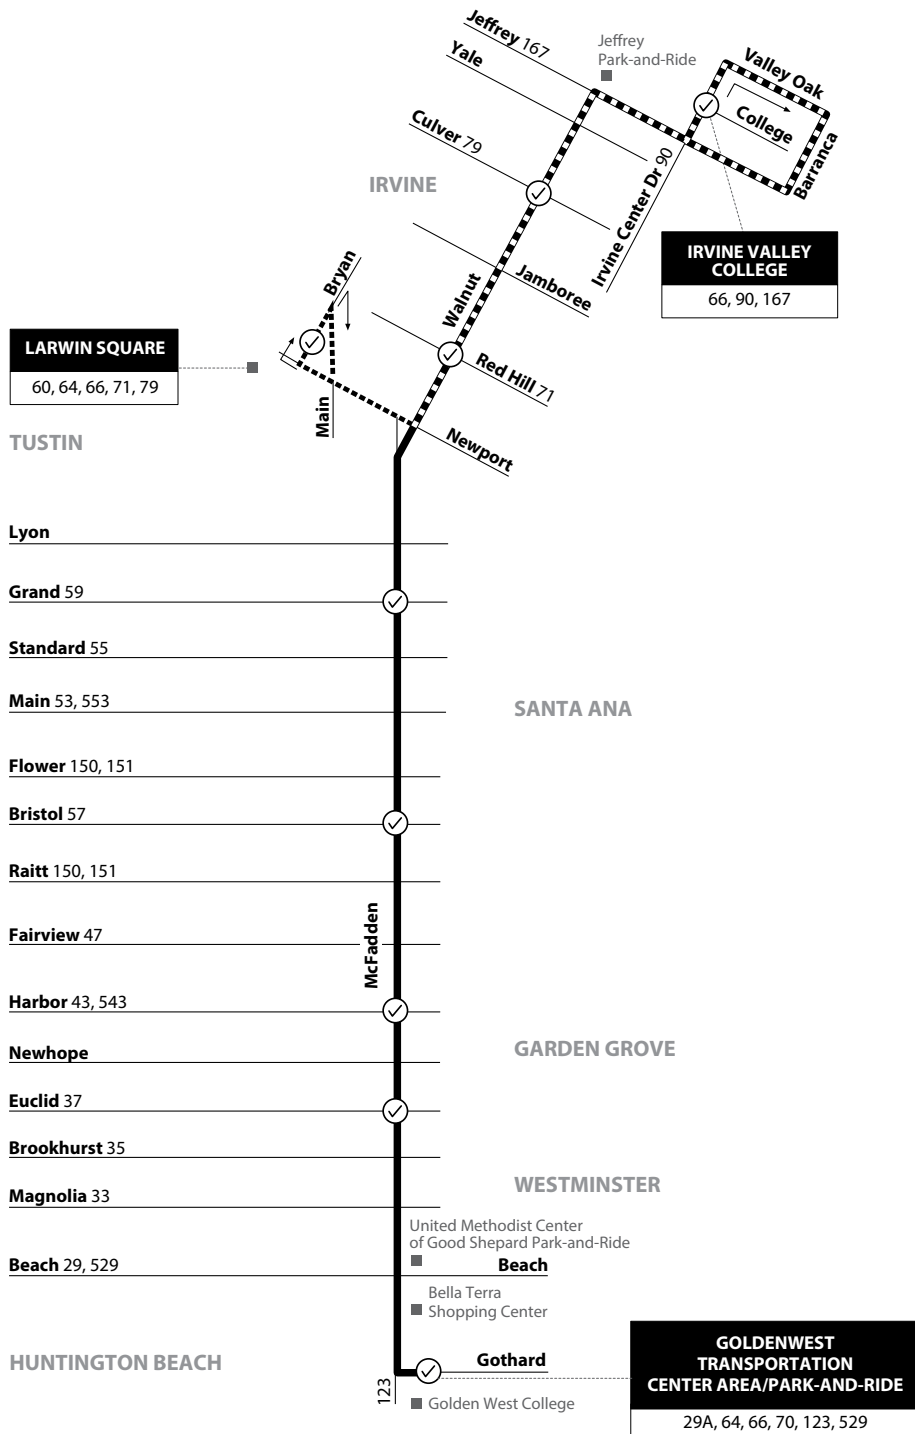

LEGEND
LEYENDA

Route 066/061026

Scheduled Departure
Regular Routing
Short Turn Only
No Service On Some Trips

Numbers on streets indicate transfers. *Números en la calle indican transbordos.*

MAP NOT TO SCALE