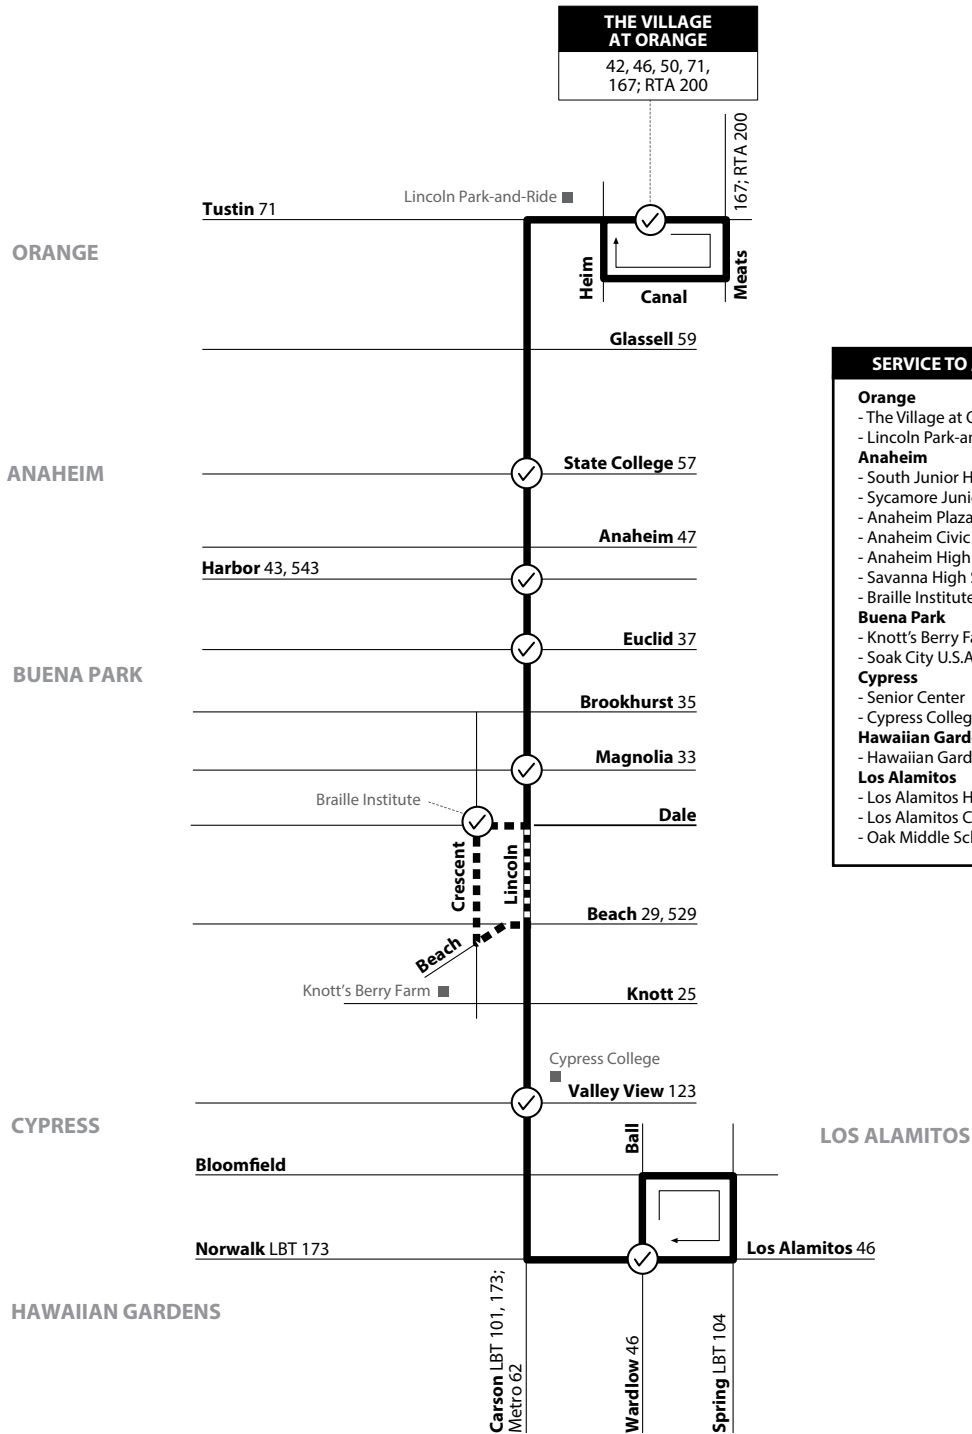

1. **SERVICE TO / SERVICIO A**
2. **Orange**
3. The Village at Orange
   - Lincoln Park-and-Ride
4. **Anaheim**
5. South Junior High School
   - Sycamore Junior High School
   - Anaheim Plaza
   - Anaheim Civic Center
   - Anaheim High School
   - Savanna High School
   - Braille Institute
6. **Buena Park**
7. Knott's Berry Farm
   - Soak City U.S.A.
8. **Cypress**
9. Senior Center
   - Cypress College
10. **Hawaiian Gardens**
11. Hawaiian Gardens Library
12. **Los Alamitos**
13. Los Alamitos High School
    - Los Alamitos Civic Center
    - Oak Middle School

LEGEND
LEYENDA

Scheduled Departure
Regular Routing
42A Routing Weekdays Only

RTA = Riverside Transit Agency | LBT = Long Beach Transit

Numbers on streets indicate transfers. *Números en la calle indican transbordos.*

N
MAP NOT TO SCALE

Route 042/061026