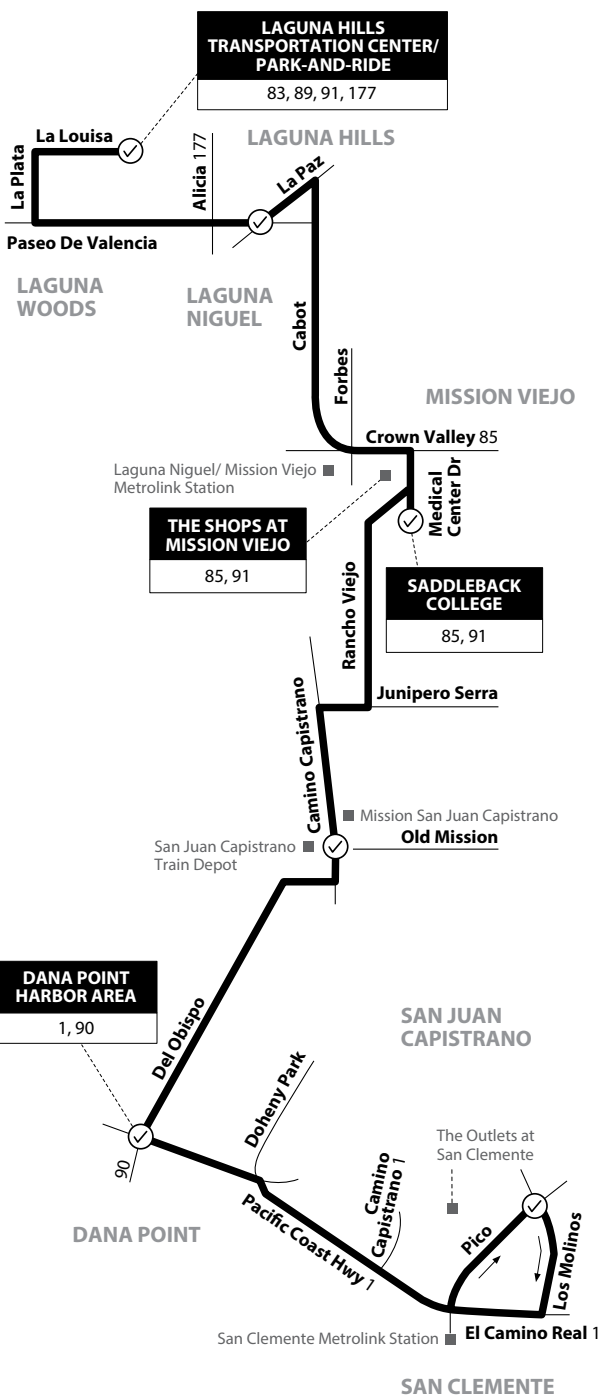

LEGEND
LEYENDA

Scheduled Departure
 Regular Routing

Route 091/061026

Numbers on streets indicate transfers. *Números en la calle indican transbordos.*

↑
N

MAP NOT TO SCALE

Monday-Friday
NORTHBOUND To: Laguna Hills

Los Molinos & Pico	Pacific Coast Hwy & Del Obispo	Camino Capistrano & Old Mission	Saddleback College	Paseo De Valencia & La Paz	Laguna Hills Transportation Center
5:12	5:22	5:34	5:51	6:07	6:20
5:42	5:52	6:04	6:21	6:37	6:50
6:12	6:22	6:34	6:51	7:07	7:20
6:37	6:49	7:03	7:21	7:37	7:50
6:59	7:12	7:29	7:49	8:06	8:20
7:29	7:42	7:59	8:19	8:36	8:50
8:03	8:16	8:31	8:48	9:05	9:20
8:33	8:46	9:01	9:18	9:35	9:50
9:03	9:16	9:31	9:48	10:05	10:20
9:30	9:43	9:58	10:16	10:34	10:50
10:00	10:13	10:28	10:46	11:04	11:20
10:30	10:43	10:58	11:16	11:34	11:50
11:00	11:13	11:28	11:46	12:04	12:20
11:24	11:38	11:56	12:15	12:33	12:50
11:54	12:08	12:26	12:45	1:03	1:20
12:24	12:38	12:56	1:15	1:33	1:50
12:54	1:08	1:26	1:45	2:03	2:20
1:24	1:38	1:56	2:15	2:33	2:50
1:54	2:08	2:26	2:45	3:03	3:20
2:15	2:29	2:51	3:14	3:34	3:50
2:45	2:59	3:21	3:44	4:04	4:20
S	3:30	3:50	4:10		
3:21	3:35	3:55	4:15	4:35	4:50
3:51	4:05	4:25	4:45	5:05	5:20
4:27	4:41	4:59	5:17	5:37	5:50
4:57	5:11	5:29	5:47	6:07	6:20
5:32	5:45	6:02	6:19	6:37	6:50
6:08	6:21	6:35	6:51	7:07	7:20
6:38	6:51	7:05	7:21	7:37	7:50
7:08	7:21	7:35	7:51	8:07	8:20
7:42	7:54	8:06	8:22	8:38	8:50
8:17	8:29	8:41	8:57	9:13	9:25
8:47	8:59	9:11	9:27	9:43	9:55
9:17	9:29	9:41	9:57	10:13	10:25

S = Operates on days Marco Forster Middle School is in session. *Opera los días que Marco Forster Middle School está en sesión.*