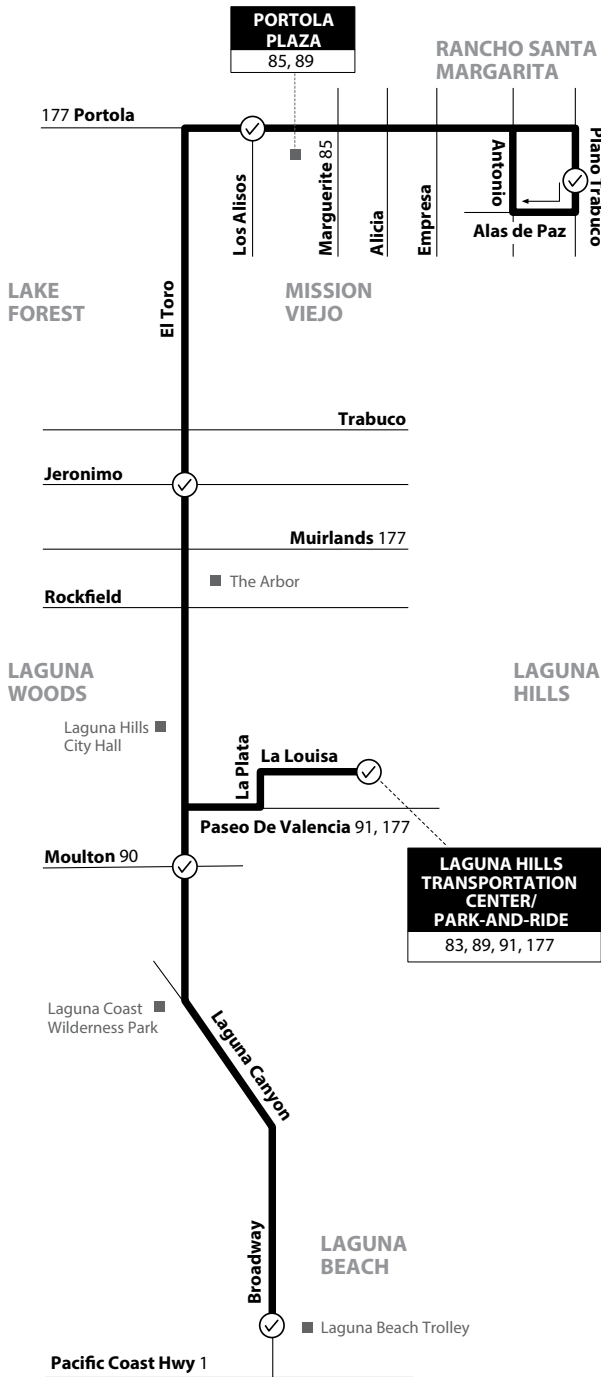

Monday-Friday
NORTHBOUND To: Rancho Santa Margarita

Laguna Beach	El Toro & Moulton	Laguna Hills Transportation Center	El Toro & Jeronimo	Santa Margarita & Los Alisos	Plano Trabuco & Alas De Paz
5:02	5:15	5:25	5:40	5:49	6:03
6:02	6:15	6:25	6:40	6:49	7:03
6:31	6:45	6:55	7:12	7:22	7:42
7:01	7:15	7:25	7:42	7:52	8:12
7:45	8:00	8:09	8:23	8:34	8:53
8:15	8:30	8:39	8:53	9:04	9:23
8:45	9:00	9:09	9:23	9:34	9:53
9:14	9:30	9:39	9:56	10:06	10:26
10:14	10:30	10:39	10:56	11:06	11:26
11:14	11:30	11:39	11:56	12:06	12:26
12:14	12:30	12:39	12:56	1:06	1:26
1:14	1:30	1:39	1:56	2:06	2:26
2:11	2:30	2:39	2:56	3:07	3:27
S				3:45	4:06
2:49	3:13	3:25	3:47	3:58	4:19
3:15	3:43	3:55	4:17	4:29	4:50
3:45	4:13	4:25	4:47	4:59	5:20
4:15	4:43	4:55	5:17	5:29	5:50
4:49	5:13	5:25	5:45	5:57	6:15
5:19	5:43	5:55	6:15	6:27	6:45
5:55	6:14	6:25	6:44	6:56	7:14
6:58	7:15	7:25	7:44	7:56	8:14
8:00	8:16	8:25	8:43	8:54	9:10
9:00	9:16	9:25	9:43	9:54	10:10

S = Operates on days Trabuco Hills HS is in session.
Opera los días que Trabuco Hills HS está en sesión.

This route may arrive up to 5 minutes early at Laguna Hills Transportation Center. It will wait for other buses to ensure better connections.

LEGEND
LEYENDA

Route 089/061026

Scheduled Departure
Regular Routing

Numbers on streets indicate transfers. *Números en la calle indican transbordos.*

N
MAP NOT TO SCALE