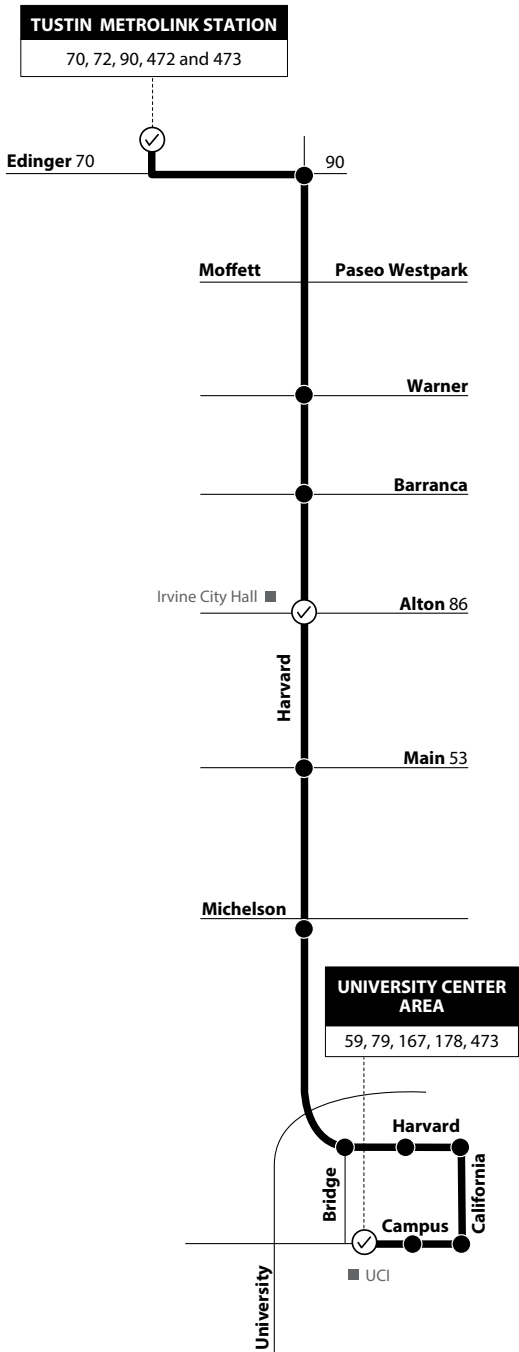

Route 473 is a limited-stop route, making stops only at time check points ☑ and other designated stops ●.

LEGEND
LEYENDA

Scheduled Departure

Regular Routing

N
MAP NOT TO SCALE

Route 473/061125   Numbers on streets indicate transfers. *Números en la calle indican transbordos.*

Monday - Friday
SOUTHBOUND To: U.C.I.

 Tustin Metrolink Station	Harvard & Alton (F)	University Center (F)	
6:23	6:29	6:41	AM
6:48	6:54	7:06	
7:23	7:31	7:48	
7:44	7:52	8:09	
8:23	8:31	8:48	
8:44	8:52	9:09	
9:23	9:31	9:45	

F = Times are approximate./Los horarios son aproximados.

Monday - Friday
NORTHBOUND To:
Tustin Metrolink Station

University Center	Harvard & Alton	 Tustin Metrolink Station	
2:06	2:20	2:33	PM
3:02	3:16	3:29	
3:37	3:51	4:04	
4:02	4:16	4:29	
4:41	4:55	5:08	
4:59	5:15	5:29	
5:37	5:51	6:04	
6:03	6:17	6:30	

NOTE: Limited Stop Service. No service on weekends, Memorial Day, Independence Day, Labor Day, Thanksgiving Day, Christmas Day or New Years Day. Routing and times subject to change.

Morning buses will depart the station once the train arrives and all passengers have boarded. This may be up to six minutes earlier than the time shown above. Afternoon buses are scheduled to arrive a few minutes before the departing train. Stationlink passengers must present fare media to the coach operator each time they board the bus.

NOTA: Servicio de paradas limitadas. No hay servicio los fines de semana, Día de los Caídos, Día de la Independencia, Día del Trabajador, Día de Acción de Gracias, Navidad o Año Nuevo. Rutas y horarios sujetos a cambios.

Los autobuses de la mañana saldrán de la estación cuando el tren llegue y todos los pasajeros han embarcado. Esto puede ser hasta seis minutos antes que el tiempo mostrado arriba. Por la tarde, los autobuses están programados para llegar unos minutos antes del tren que sale. Los pasajeros de Stationlink deben presentar su medio de tarifa al operador cada vez que suben al autobús.