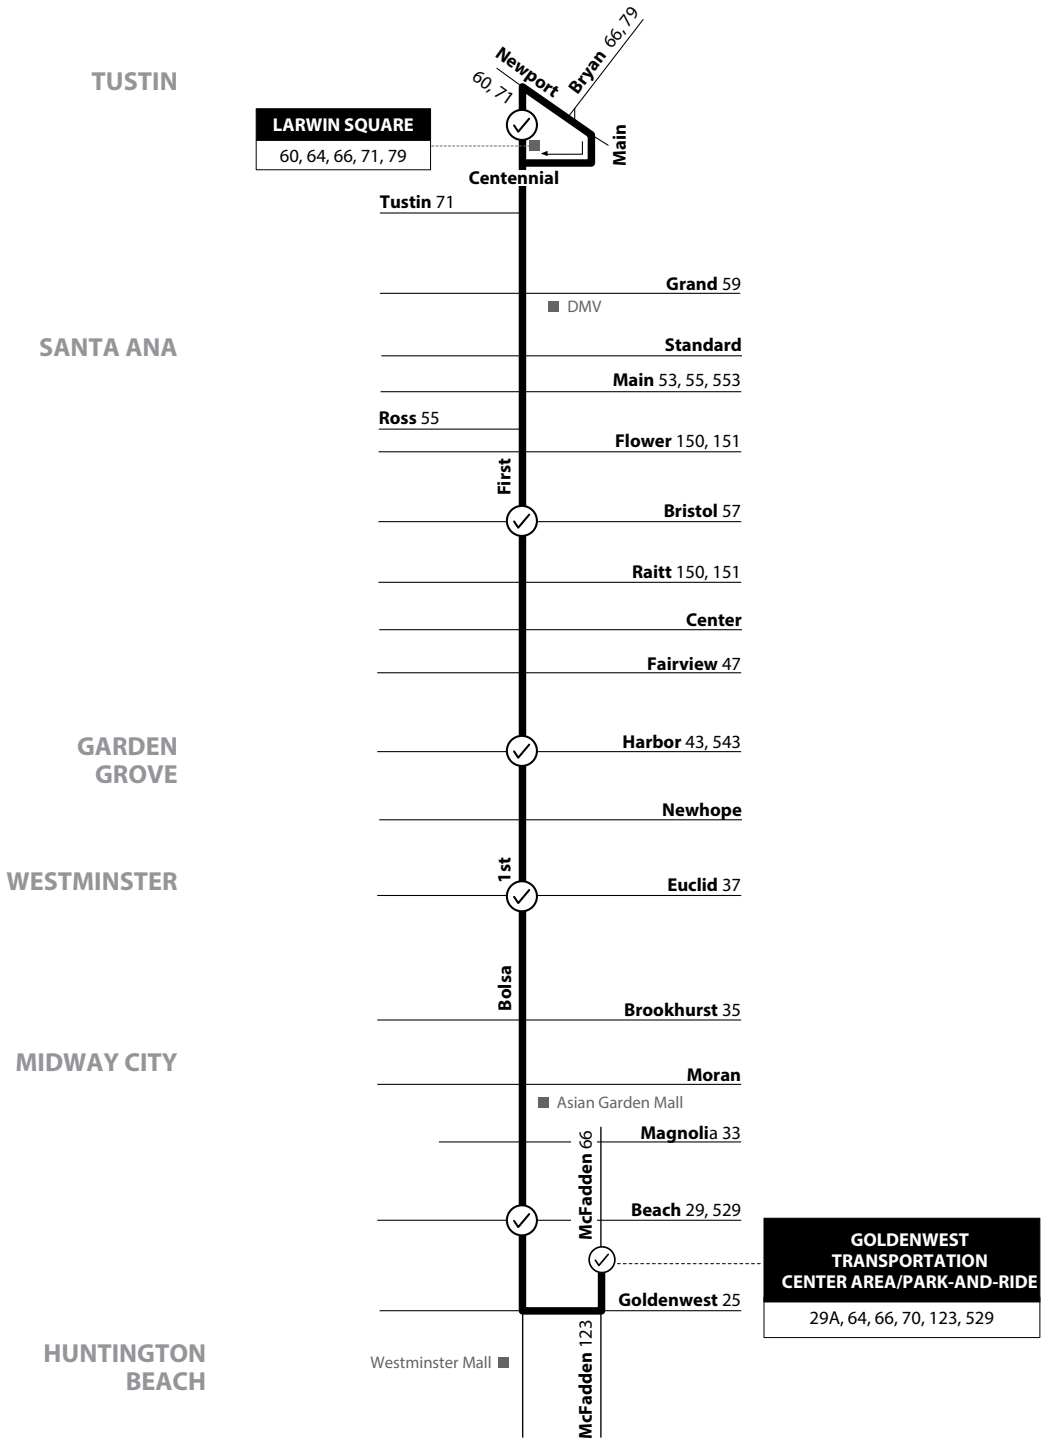

LEGEND
LEYENDA

Scheduled Departure

Regular Routing

← N

MAP NOT TO SCALE

Route 064/061026

Numbers on streets indicate transfers. *Números en la calle indican transbordos.*