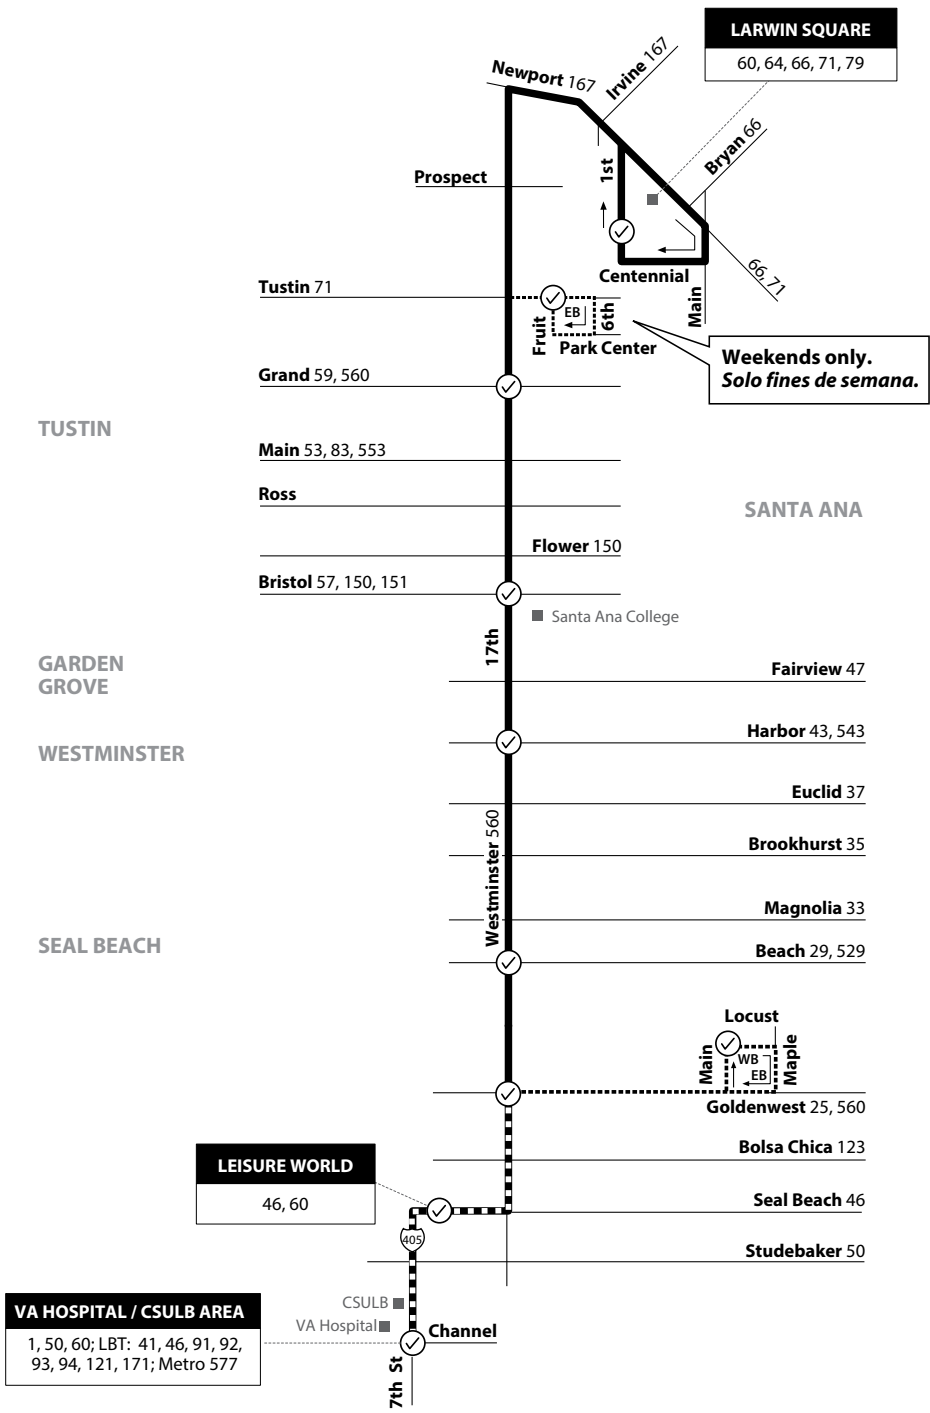

LEGEND
LEYENDA

Route 060/061026

Scheduled Departure
Regular Routing
No Service On Some Trips
Short Turn Only

METRO = Los Angeles Metro | LBT = Long Beach Transit

Numbers on streets indicate transfers. *Números en la calle indican transbordos.*