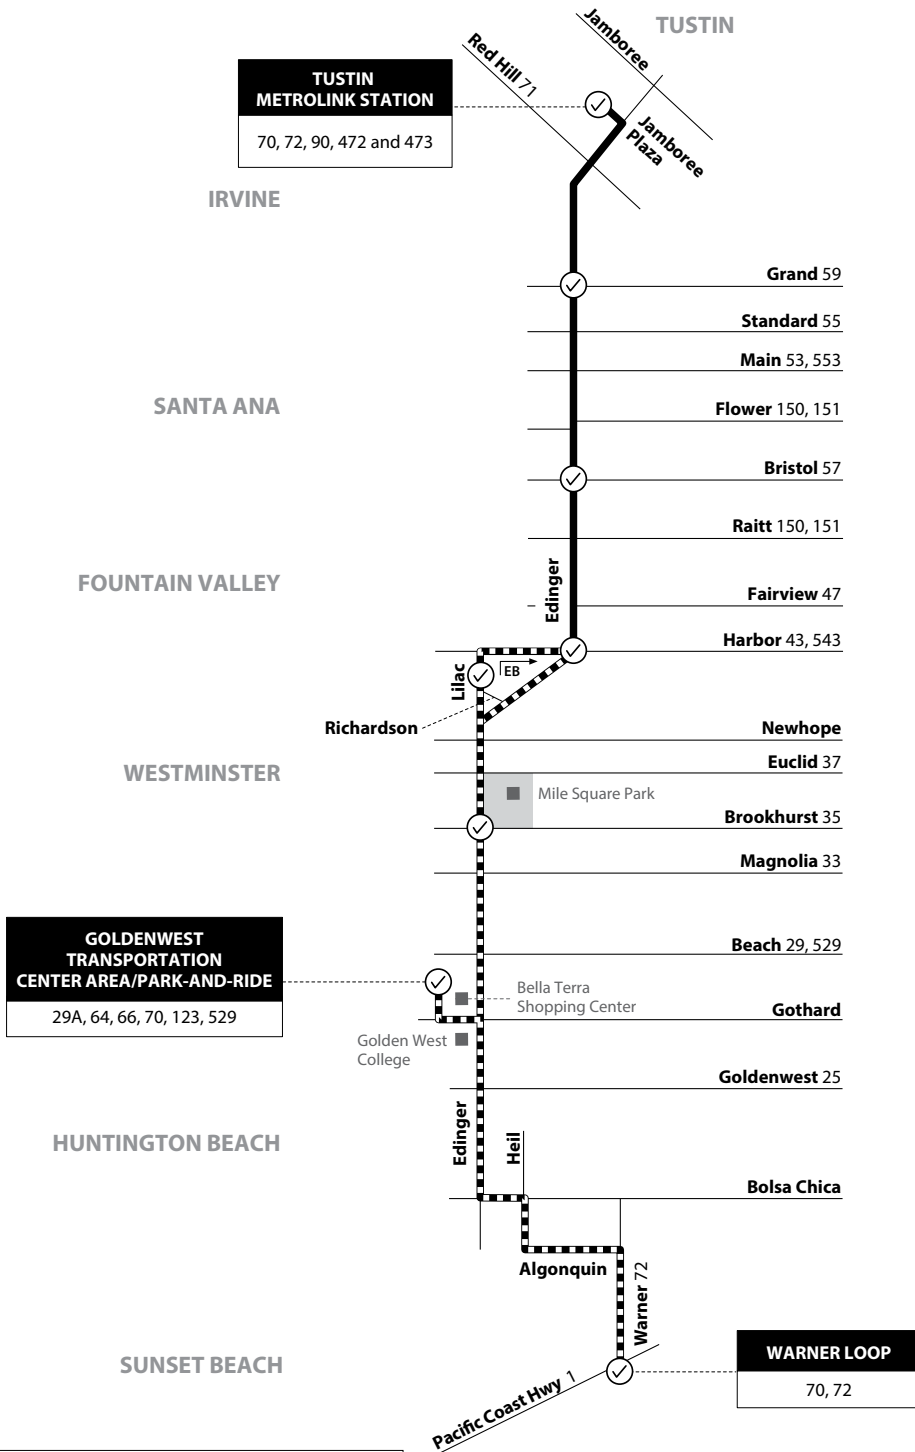

70

Sunset Beach to Tustin via Edinger Ave

LEGEND
LEYENDA

Route 070/061026

Numbers on streets indicate transfers. *Números en la calle indican transbordos.*

Scheduled Departure
Regular Routing
No Service On Some Trips

MAP NOT TO SCALE