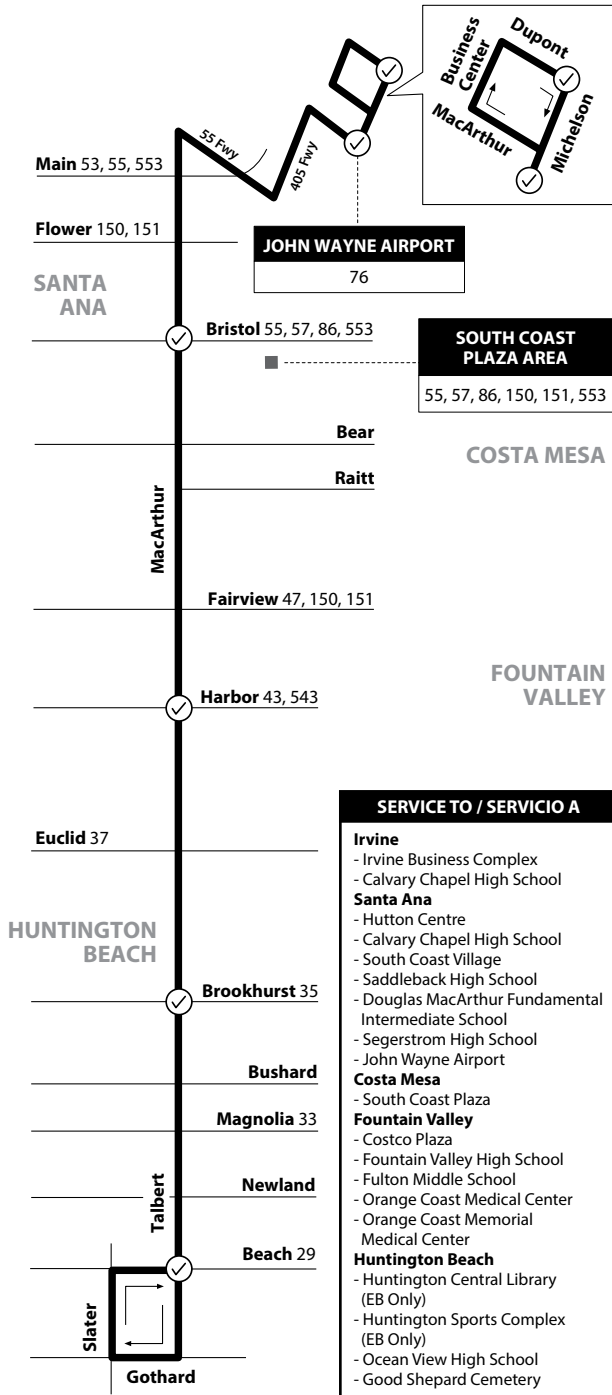

Monday - Friday EASTBOUND To: John Wayne Airport

Talbert & Beach	Talbert & Brookhurst	MacArthur & Harbor	MacArthur & Bristol	John Wayne Airport	Dupont & Michelson
5:52	6:06	6:14	6:21	6:31	6:36
6:47	7:05	7:14	7:21	7:31	7:36
7:47	8:05	8:14	8:21	8:31	8:36
8:48	9:04	9:14	9:21	9:31	9:36
9:48	10:04	10:14	10:21	10:31	10:36
10:48	11:04	11:14	11:21	11:31	11:36
11:43	12:00	12:10	12:19	12:30	12:35
12:43	1:00	1:10	1:19	1:30	1:35
1:45	2:02	2:12	2:21	2:32	2:37
2:54	3:11	3:21	3:30	3:41	3:46
3:50	4:07	4:17	4:26	4:37	4:42
4:55	5:12	5:22	5:31	5:41	5:45
6:05	6:22	6:32	6:41	6:51	6:55

Monday - Friday WESTBOUND To: Huntington Beach

Dupont & Michelson	John Wayne Airport	MacArthur & Bristol	MacArthur & Harbor	Talbert & Brookhurst	Talbert & Beach
5:51	5:55	6:05	6:12	6:21	6:28
6:46	6:50	7:03	7:12	7:21	7:29
7:47	7:52	8:04	8:12	8:21	8:30
8:47	8:52	9:04	9:12	9:21	9:30
9:47	9:52	10:04	10:12	10:21	10:30
10:47	10:52	11:04	11:12	11:21	11:30
11:47	11:52	12:04	12:12	12:21	12:30
12:45	12:50	1:03	1:12	1:21	1:30
1:45	1:50	2:03	2:12	2:21	2:30
2:47	2:52	3:05	3:15	3:25	3:34
3:56	4:01	4:14	4:24	4:34	4:43
4:53	4:58	5:12	5:22	5:32	5:43
6:06	6:11	6:23	6:32	6:41	6:49

LEGEND
LEYENDA

Route 076/061125

Scheduled Departure
Regular Routing

Numbers on streets indicate transfers. *Números en la calle indican transbordos.*

MAP NOT TO SCALE