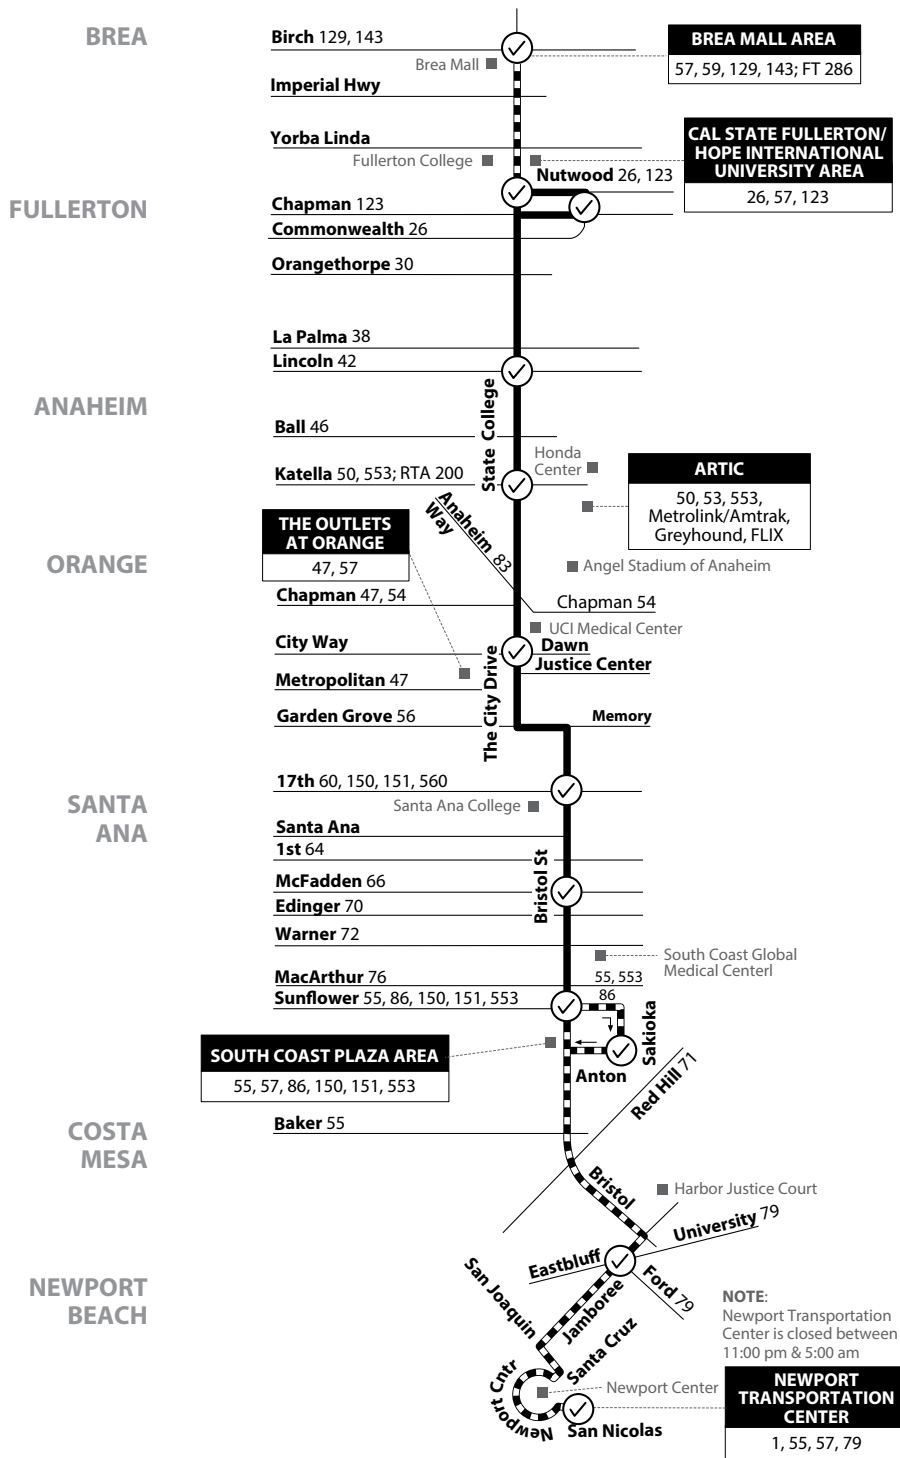

LEGEND
LEYENDA

Route 057/061026

Scheduled Departure
 Regular Routing
 No Service On Some Trips

FT = Foothill Transit

Numbers on streets indicate transfers. *Números en la calle indican transbordos.*

▲
N

MAP NOT TO SCALE

NOTE:
Newport Transportation Center is closed between 11:00 pm & 5:00 am

NEWPORT TRANSPORTATION CENTER
1, 55, 57, 79