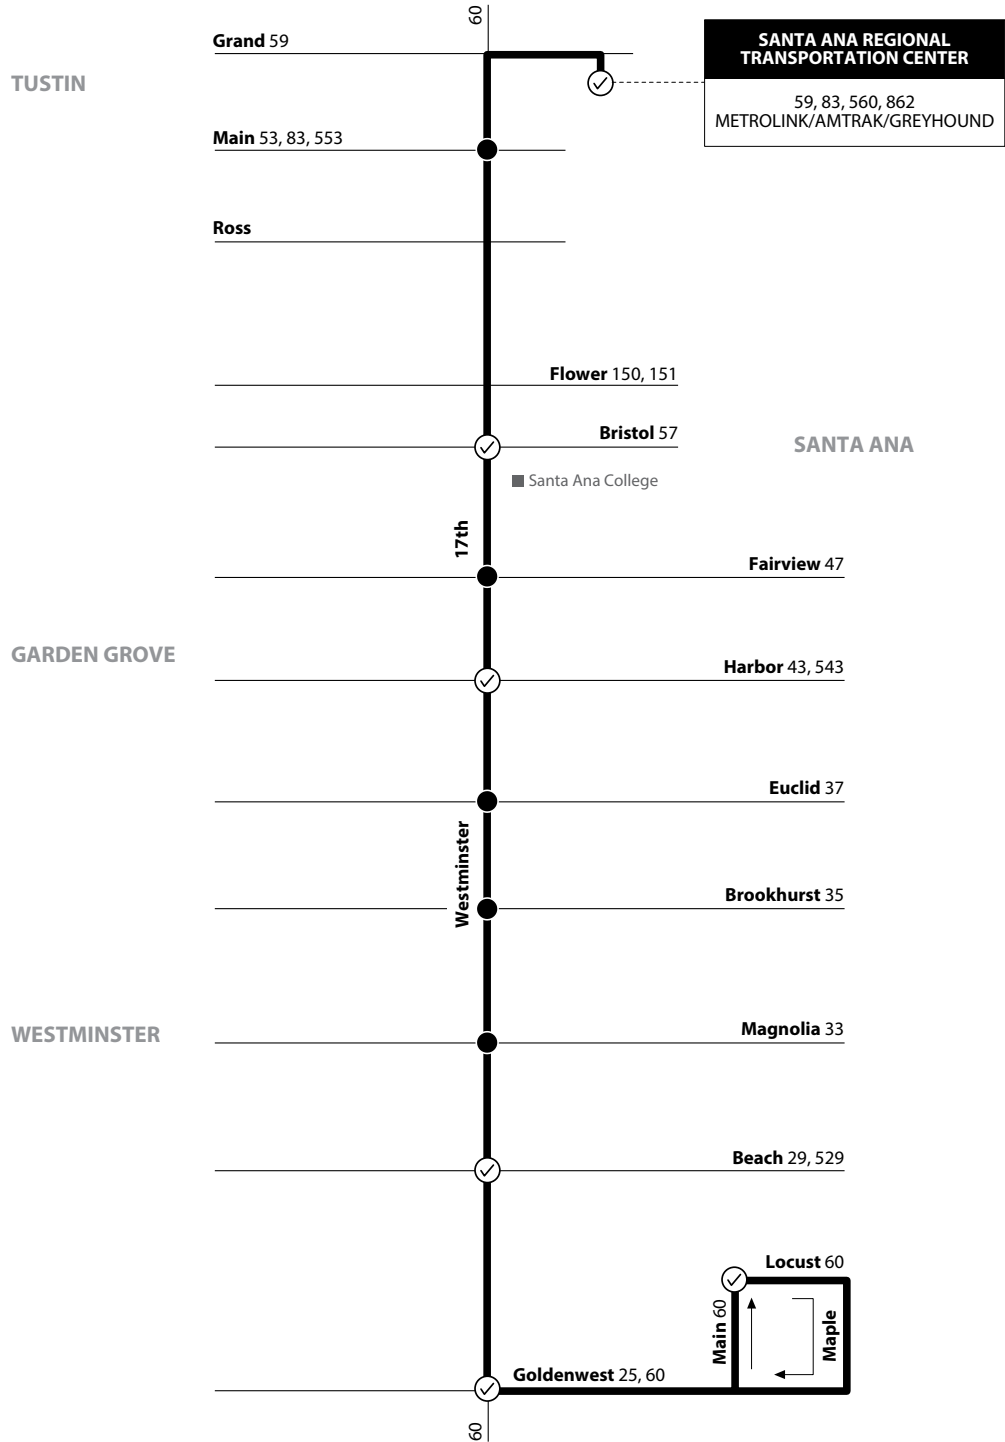

NOTE: No weekend service.
NOTA: No hay servicio los fines de semana.

Santa Ana to Westminster
 via 17th St / Westminster Ave

560

LEGEND
LEYENDA

Scheduled Departure

Regular Routing

MAP NOT TO SCALE

Route 560/061125