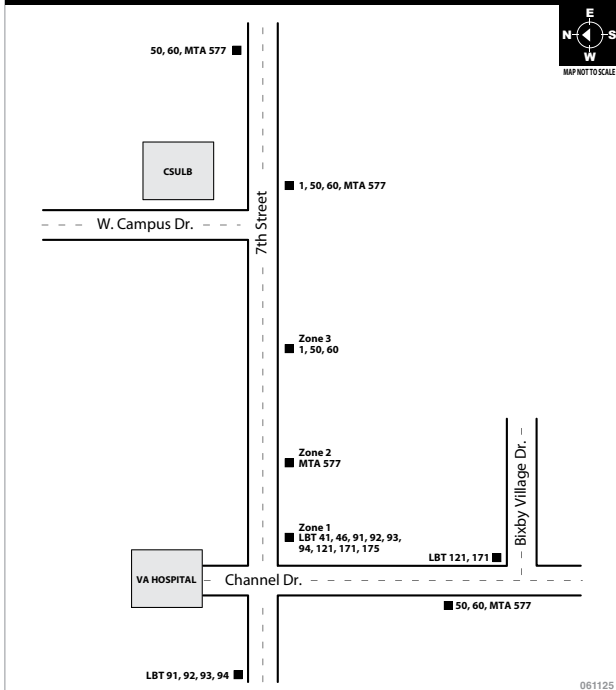

7TH & CHANNEL