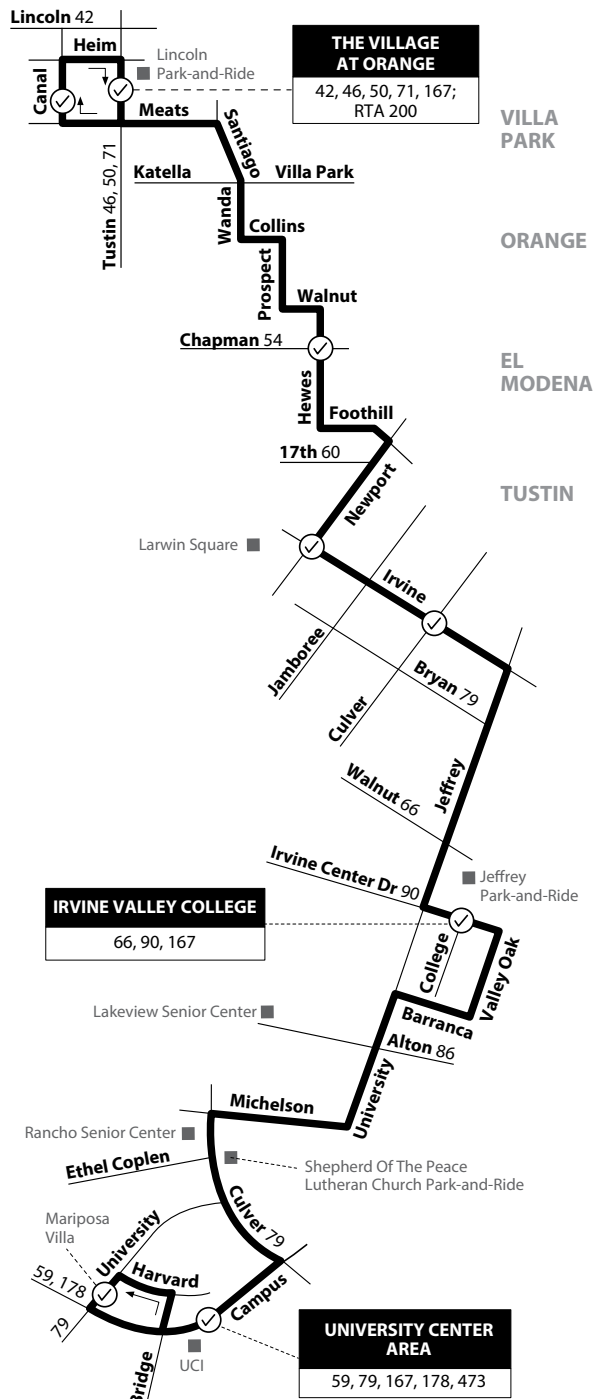

Monday - Friday NORTHBOUND To: Orange

Mariposa Villa	University Center	Irvine Valley College	Irvine & Culver	Newport & Old Irvine	Hewes & Chapman	Canal & Meats
5:16	5:19	5:39	5:50	5:58	6:08	6:26
6:11	6:14	6:34	6:45	6:53	7:03	7:21
6:54	6:58	7:22	7:39	7:50	8:05	8:30
7:49	7:53	8:20	8:35	8:45	8:56	9:14
8:44	8:48	9:15	9:30	9:40	9:51	10:09
9:40	9:44	10:10	10:25	10:35	10:47	11:05
10:33	10:37	11:04	11:20	11:31	11:43	12:06
11:26	11:30	11:57	12:13	12:24	12:36	12:59
12:20	12:24	12:52	1:10	1:22	1:34	1:56
1:10	1:15	1:46	2:05	2:17	2:29	2:52
2:05	2:11	2:42	3:01	3:15	3:27	3:50
3:06	3:12	3:43	4:02	4:16	4:28	4:51
4:02	4:08	4:38	4:57	5:11	5:24	5:45
5:09	5:13	5:43	6:01	6:12	6:23	6:43
6:04	6:08	6:38	6:56	7:07	7:18	7:38
7:06	7:10	7:37	7:51	8:01	8:10	8:26
8:06	8:10	8:37	8:51	9:01	9:10	9:26
9:06	9:10	9:37	9:51	10:01	10:10	10:26
10:06	10:10	10:37	10:51	11:01	11:10	11:26

Monday - Friday SOUTHBOUND To: Irvine

Canal & Meats	Village At Orange	Hewes & Chapman	Irvine & Newport	Irvine & Culver	Irvine Valley College	University Center	Mariposa Villa
5:08	5:11	5:26	5:36	5:45	5:58	6:23	6:33
5:53	5:56	6:14	6:28	6:40	6:58	7:29	7:38
6:48	6:51	7:09	7:23	7:35	7:53	8:24	8:33
7:42	7:46	8:04	8:18	8:30	8:47	9:16	9:21
8:40	8:44	9:02	9:16	9:28	9:45	10:14	10:19
9:32	9:36	9:54	10:08	10:20	10:37	11:06	11:11
10:27	10:31	10:49	11:03	11:15	11:32	12:01	12:06
11:22	11:26	11:44	11:58	12:10	12:28	12:54	1:00
12:17	12:21	12:39	12:53	1:05	1:23	1:49	1:55
1:09	1:13	1:32	1:47	2:00	2:18	2:46	2:56
2:06	2:10	2:28	2:43	2:55	3:13	3:40	3:50
3:12	3:16	3:34	3:49	4:01	4:19	4:49	4:59
4:15	4:19	4:37	4:50	5:01	5:18	5:41	5:48
5:15	5:19	5:37	5:50	6:01	6:18	6:41	6:48
6:18	6:23	6:39	6:50	7:01	7:15	7:40	7:45
7:18	7:23	7:39	7:50	8:01	8:15	8:40	8:45
8:18	8:23	8:39	8:50	9:01	9:15	9:40	9:45
9:18	9:23	9:39	9:50	10:01	10:15	10:40	10:45

LEGEND
LEYENDA

Scheduled Departure   Regular Routing

RTA = Riverside Transit Agency

Route 167/061026

Numbers on streets indicate transfers. *Números en la calle indican transbordos.*

N
MAP NOT TO SCALE