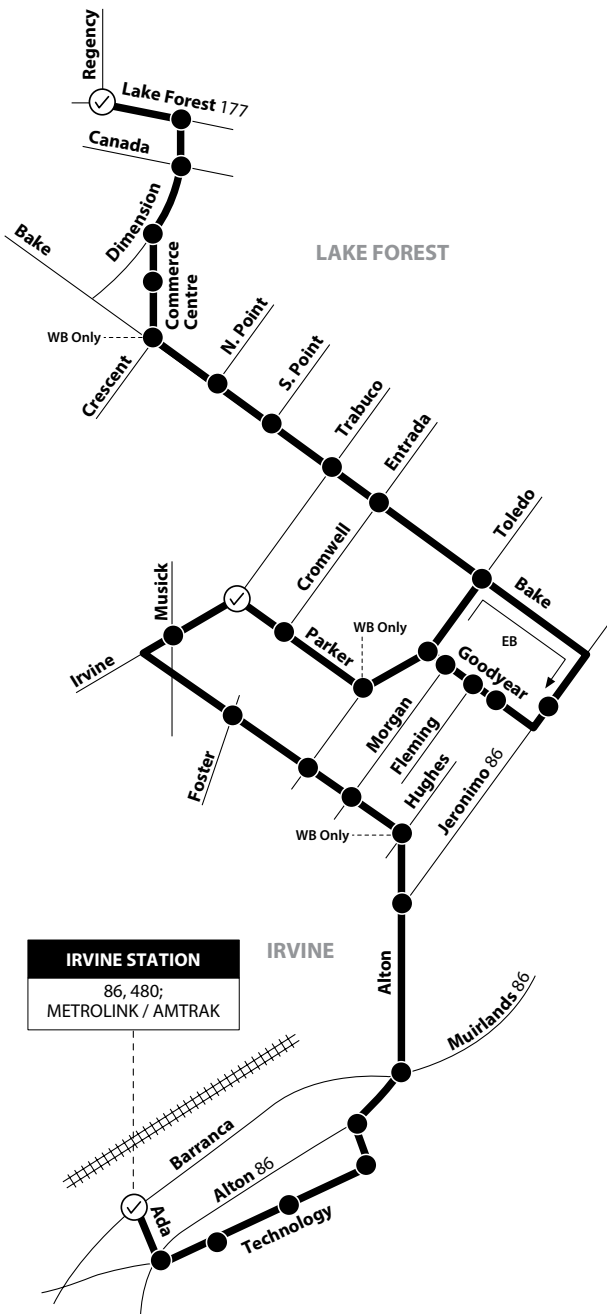

IRVINE STATION
86, 480;
METROLINK / AMTRAK

Route 480 is a limited-stop route, making stops only at time check points (⊙) and other designated stops (●).

LEGEND
LEYENDA

⊙
Scheduled Departure

●
Regular Routing

MAP NOT TO SCALE

Route 480/061026
Numbers on streets indicate transfers. *Números en la calle indican transbordos.*

Monday - Friday EASTBOUND To: Lake Forest

 Irvine Station	Parker & Irvine (F)	Lake Forest & Regency (F)	
6:15	6:27	6:44	AM
6:26	6:38	6:55	
7:26	7:39	7:58	
7:51	8:04	8:23	
8:26	8:39	8:55	

F = Times are approximate./Los horarios son aproximados.

Monday - Friday WESTBOUND To: Irvine Metrolink Station

	Irvine & Parker	 Irvine Station	
Lake Forest & Regency	3:51	4:05	PM
4:51	5:05	5:23	
5:53	6:05	6:23	

SERVICE TO / SERVICIO A
Irvine   - Irvine Spectrum   - Irvine Station Area (Metrolink/Amtrak)   Lake Forest   - Commercentre

NOTE: Limited Stop Service. No service on weekends, Memorial Day, Independence Day, Labor Day, Thanksgiving Day, Christmas Day or New Years Day. Routing and times subject to change.

Morning buses will depart the station once the train arrives and all passengers have boarded. This may be up to six minutes earlier than the time shown above. Afternoon buses are scheduled to arrive a few minutes before the departing train. Stationlink passengers must present fare media to the coach operator each time they board the bus.

NOTA: Servicio de paradas limitadas. No hay servicio los fines de semana, Día de los Caídos, Día de la Independencia, Día del Trabajador, Día de Acción de Gracias, Navidad o Año Nuevo. Rutas y horarios sujetos a cambios.

Los autobuses de la mañana saldrán de la estación cuando el tren llegue y todos los pasajeros han embarcado. Esto puede ser hasta seis minutos antes que el tiempo mostrado arriba. Por la tarde, los autobuses están programados para llegar unos minutos antes del tren que sale. Los pasajeros de Stationlink deben presentar su medio de tarifa al operador cada vez que suben al autobús.