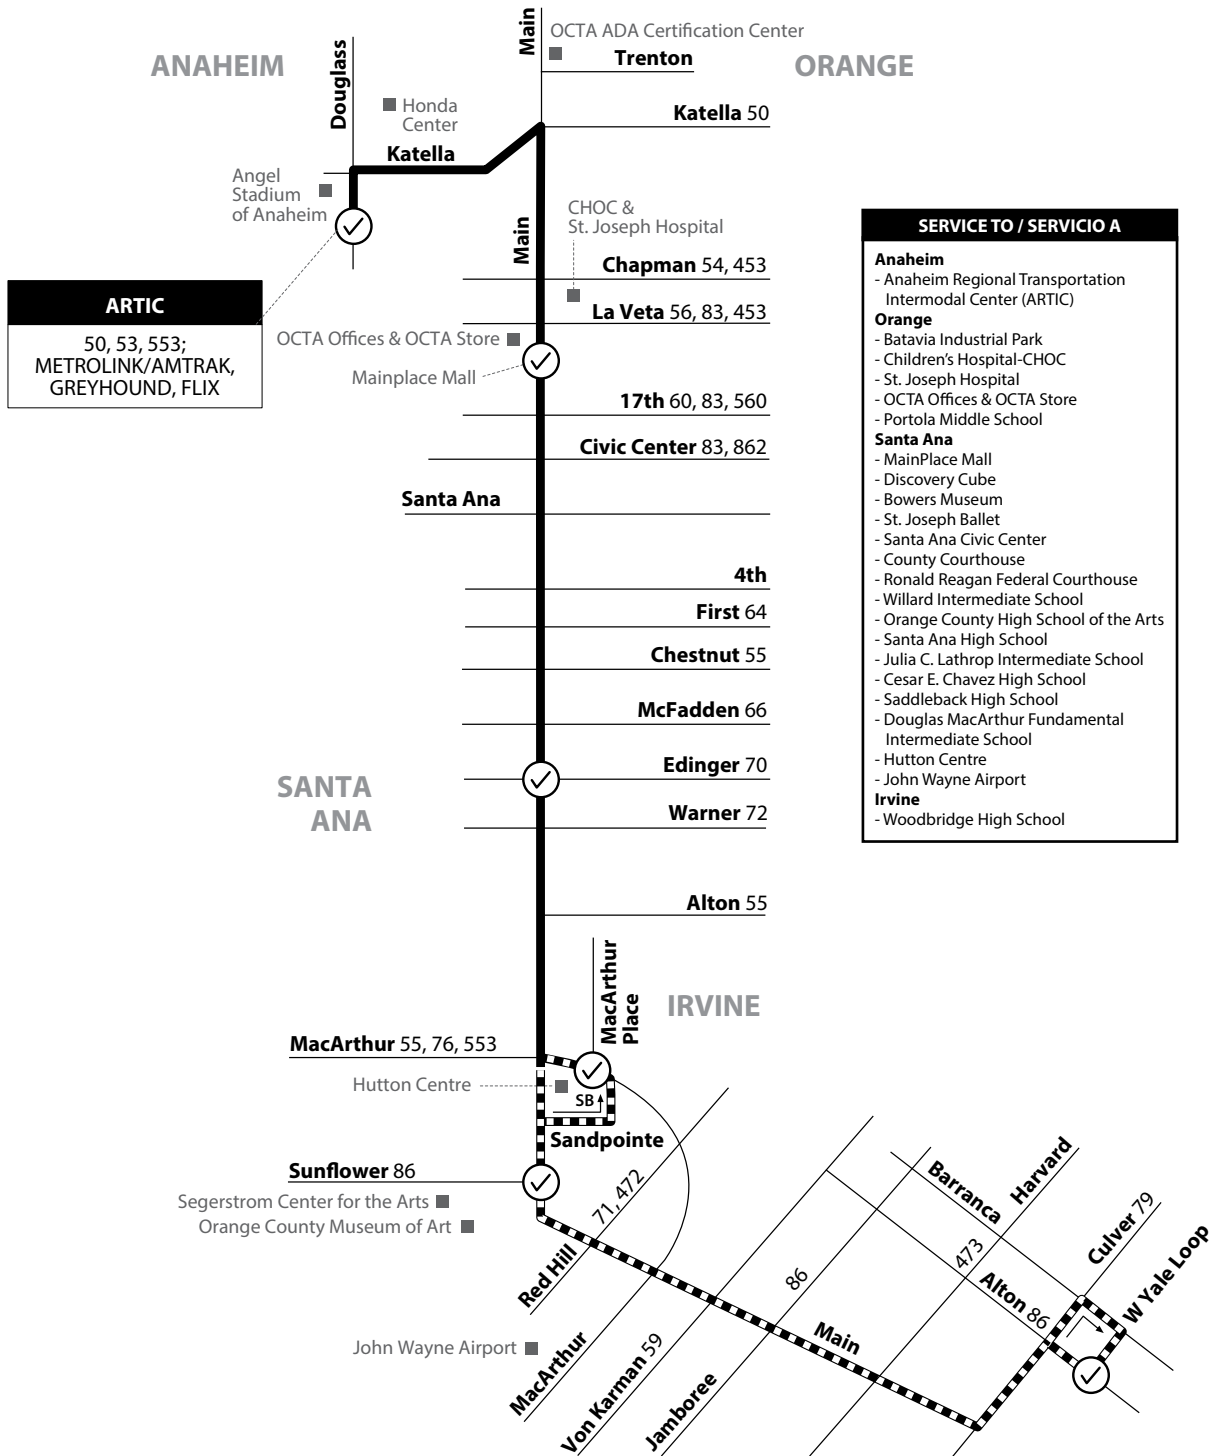

 Operates Saturday Only.
Unicamente los sabados.

LEGEND
LEYENDA

Scheduled Departure
 Regular Routing
 No Service On Some Trips

Route 053/061026

Numbers on streets indicate transfers. *Números en la calle indican transbordos.*