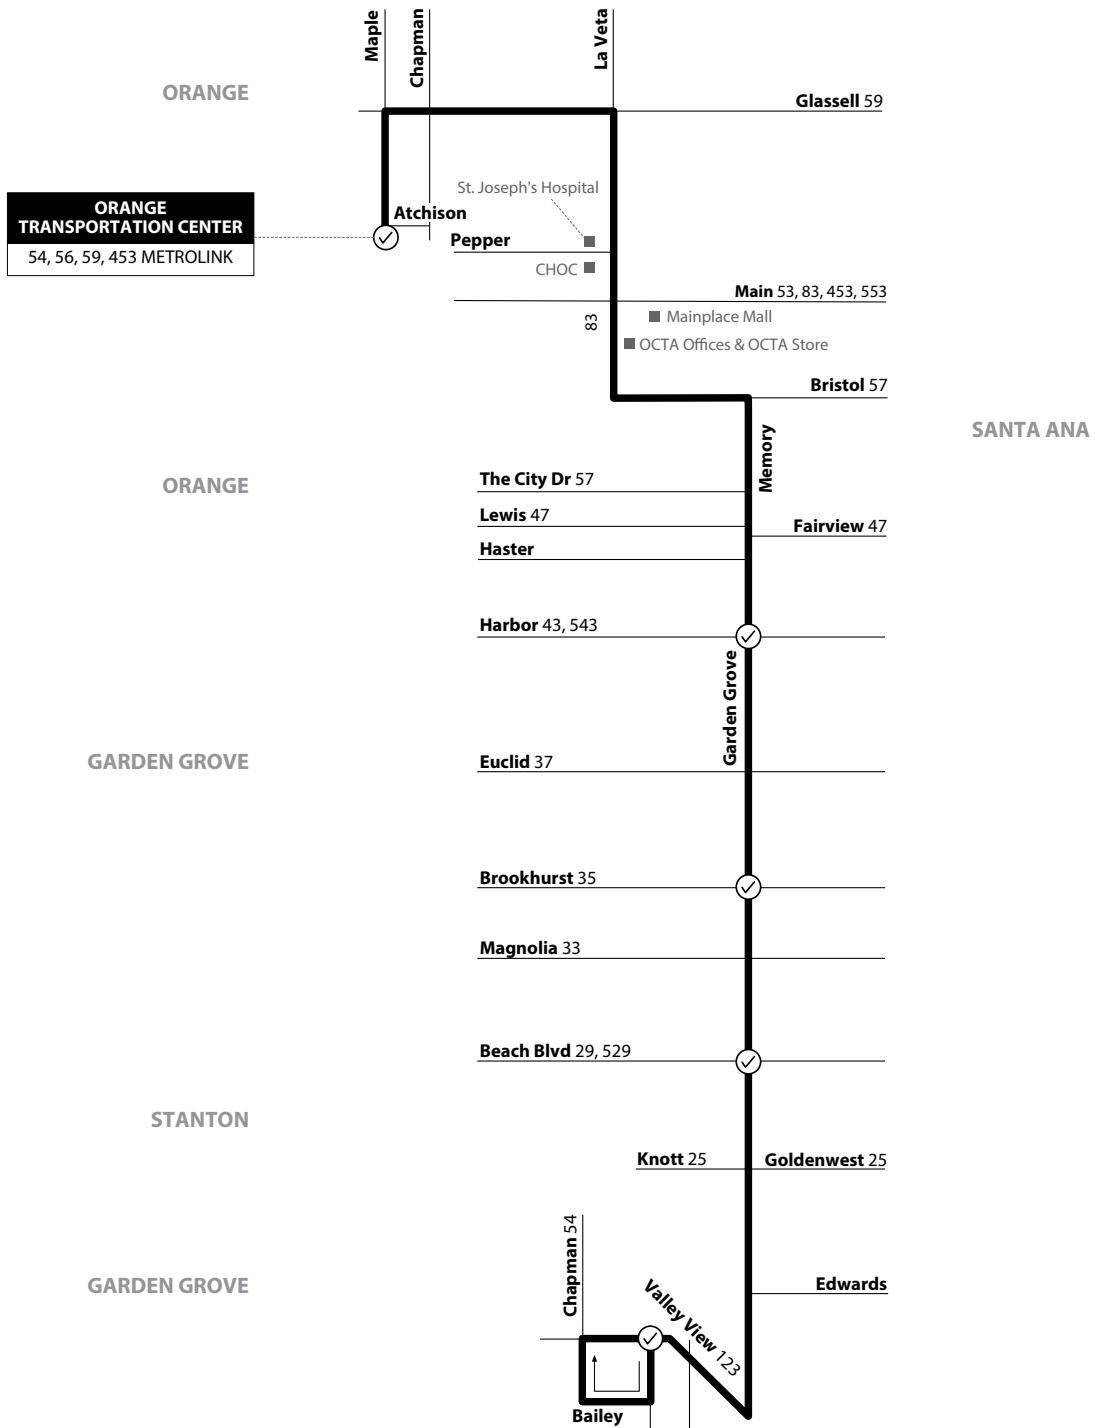

56

Garden Grove to Orange via Garden Grove Blvd

LEGEND
LEYENDA

☑ Scheduled Departure
 Regular Routing

Route 056/061026 MAP NOT TO SCALE

Numbers on streets indicate transfers. *Números en la calle indican transbordos.*