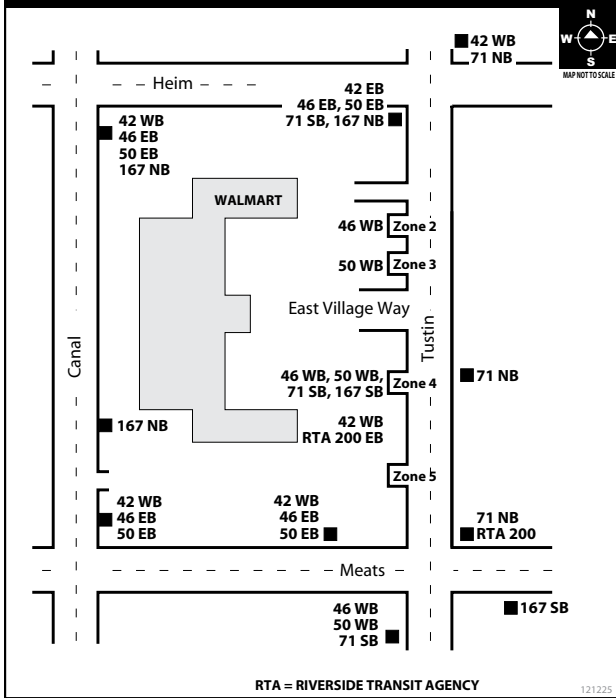

SANTA ANA (DOWNTOWN AREA)

SOUTH COAST PLAZA AREA

SANTA ANA REGIONAL TRANSPORTATION CENTER

Legend:
 4-6 Greyhound
 G = Cruero USA
 AT = Amtrak

THE OUTLETS AT ORANGE

BOARDING DIAGRAMS

THE VILLAGE AT ORANGE

TUSTIN METROLINK STATION