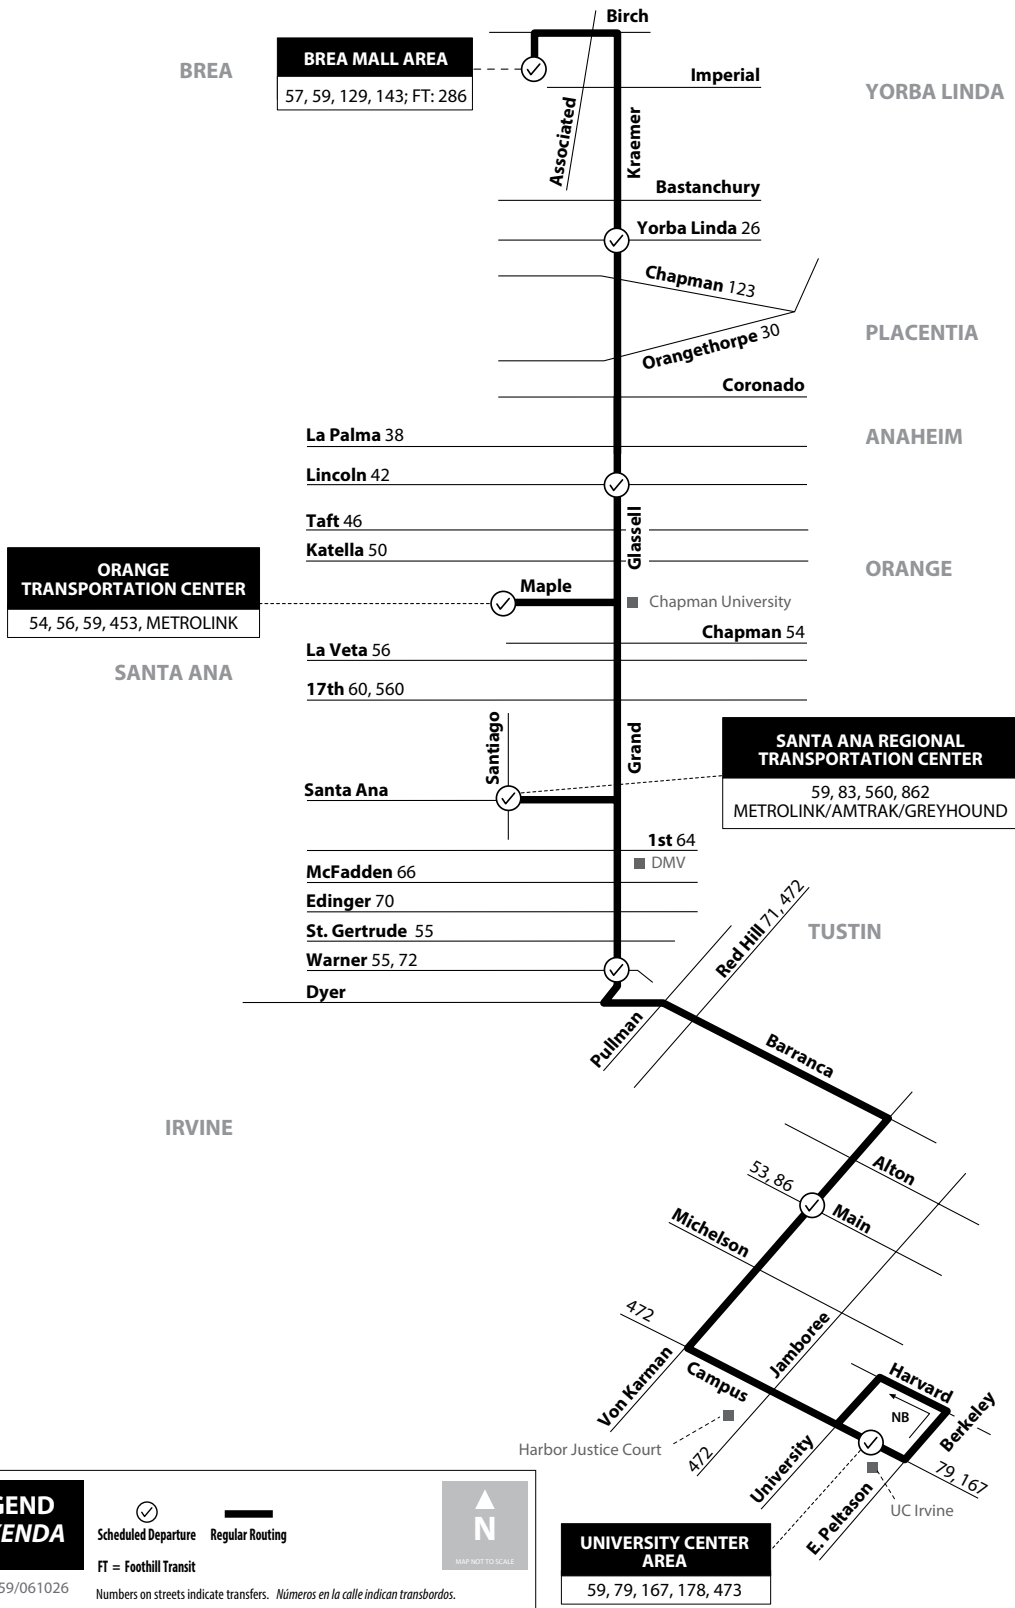

59

Brea to Irvine

via Birch St / Kraemer Blvd / Glassell St / Grand Ave / Von Karman Ave