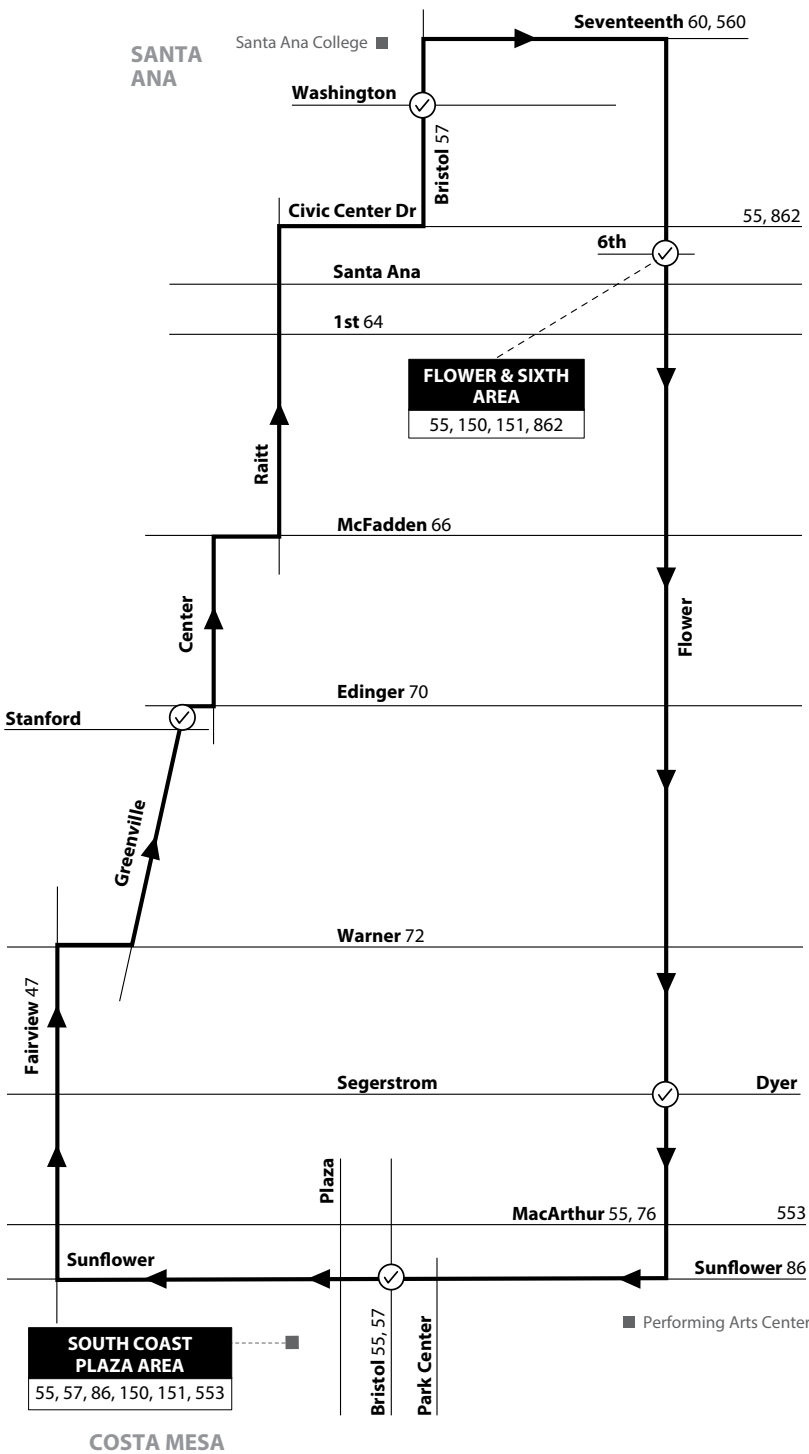

150

Santa Ana to Costa Mesa (Clockwise) via Flower St / Sunflower Ave / Fairview St / Seventeenth St

NOTE: No weekend service.

NOTA: No hay servicio los fines de semana.

Monday - Friday CLOCKWISE

Flower & 6th	Flower & Segerstrom	Sunflower & Bristol	Edinger & Greenville	Bristol & Washington Cc	Flower & 6th
5:26	5:35	5:42	5:56	6:09	6:15
6:05	6:14	6:21	6:36	6:51	6:58
6:37	6:49	6:59	7:16	7:35	7:44
7:09	7:26	7:36	7:56	8:18	8:26
7:54	8:15	8:23	8:40	8:57	9:04
8:39	8:53	9:00	9:17	9:34	9:41
9:19	9:30	9:37	9:54	10:10	10:17
9:59	10:10	10:17	10:34	10:50	10:57
10:39	10:50	10:57	11:14	11:30	11:37
11:19	11:30	11:37	11:54	12:11	12:19
11:59	12:10	12:17	12:34	12:51	12:59
12:31	12:42	12:49	1:06	1:23	1:31
1:10	1:21	1:29	1:48	2:07	2:15
1:41	1:54	2:02	2:22	2:42	2:51
2:16	2:31	2:39	3:01	3:21	3:30
2:54	3:09	3:17	3:41	4:02	4:11
3:40	3:55	4:03	4:25	4:44	4:52
4:23	4:38	4:46	5:08	5:27	5:35
5:08	5:23	5:31	5:51	6:10	6:18

LEGEND
LEYENDA

Scheduled Departure
Direction of Travel

MAP NOT TO SCALE

Route 150/061026

Numbers on streets indicate transfers. *Números en la calle indican transbordos.*