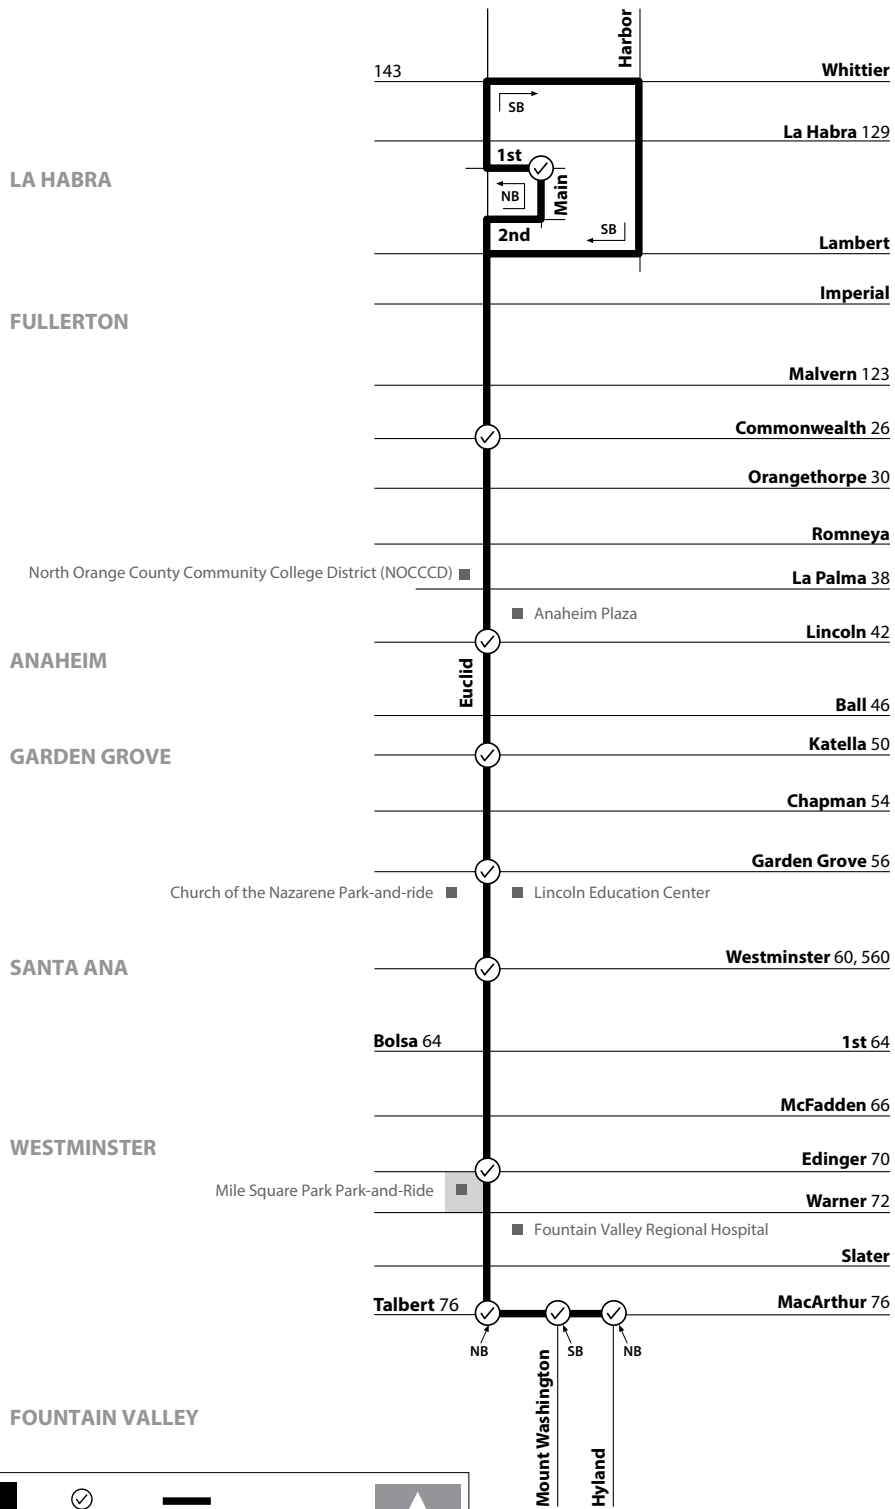

LEGEND
LEYENDA

Scheduled Departure
Regular Routing

MAP NOT TO SCALE

Route 037/061026   Numbers on streets indicate transfers. *Números en la calle indican transbordos.*