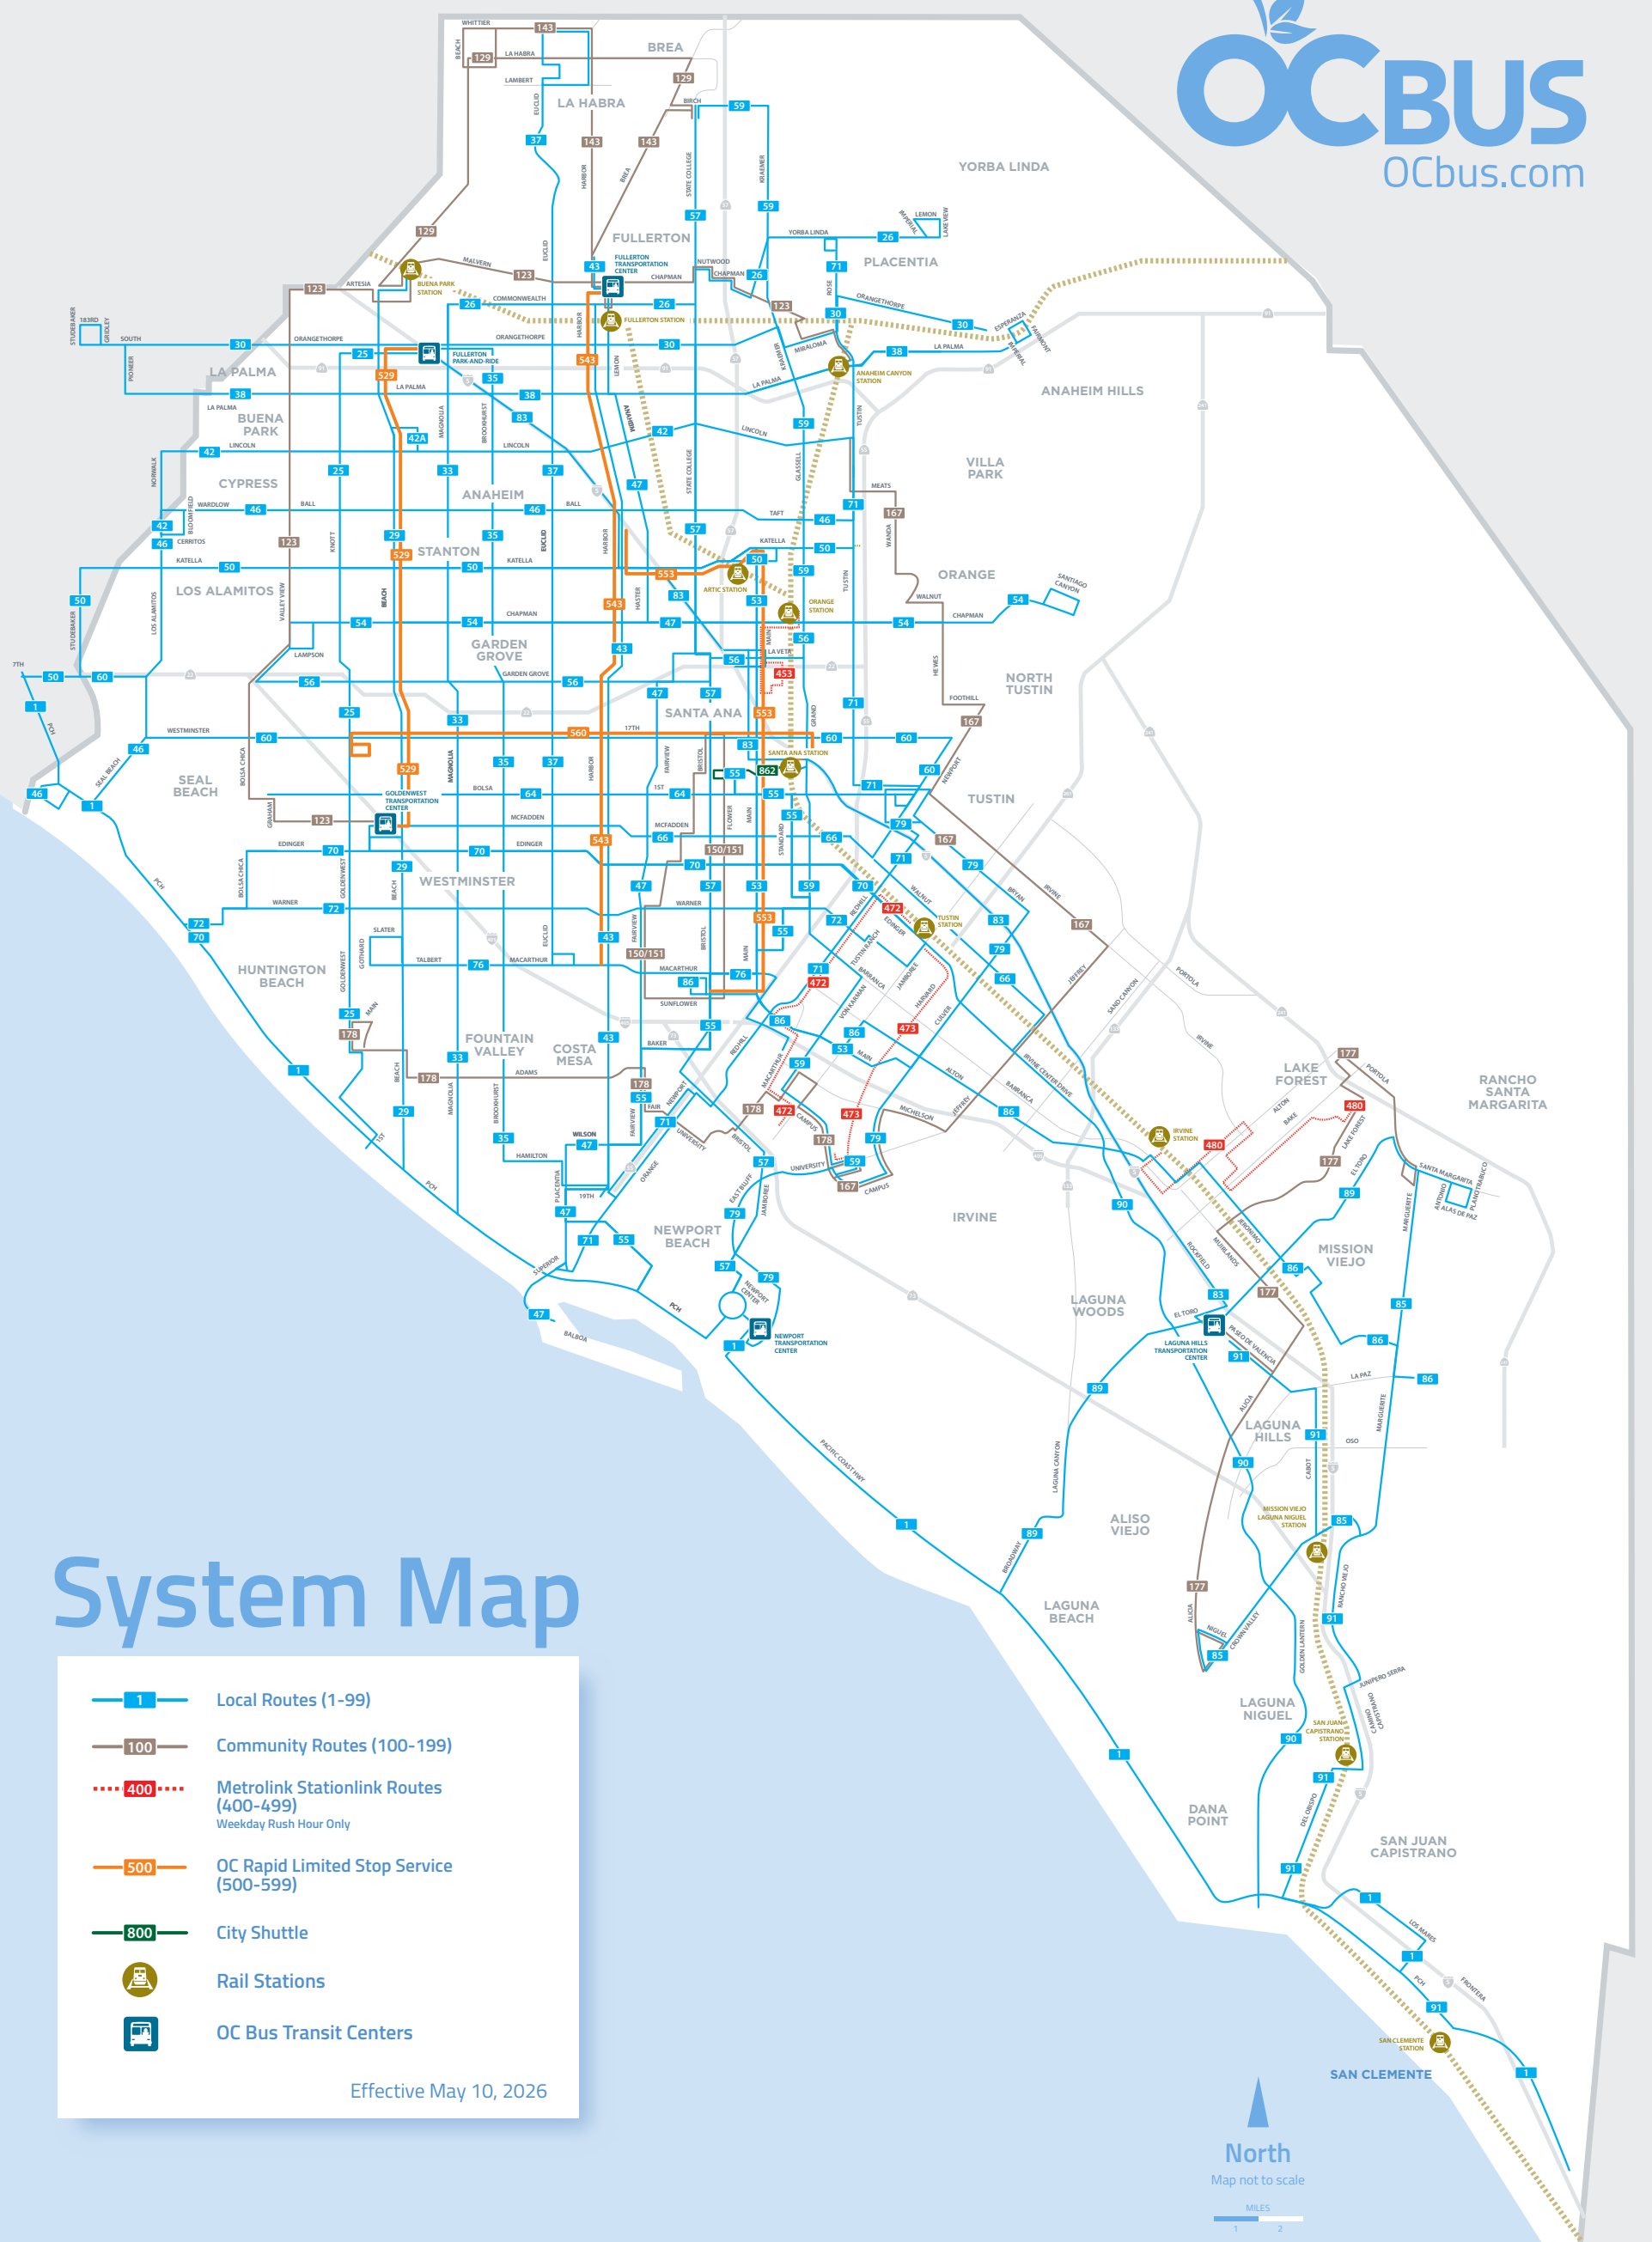

AM times **PM times**

For standard notes and symbols see inside front cover.

System Map

-  Local Routes (1-99)
-  Community Routes (100-199)
-  Metrolink Stationlink Routes (400-499)
Weekday Rush Hour Only
-  OC Rapid Limited Stop Service (500-599)
-  City Shuttle
-  Rail Stations
-  OC Bus Transit Centers