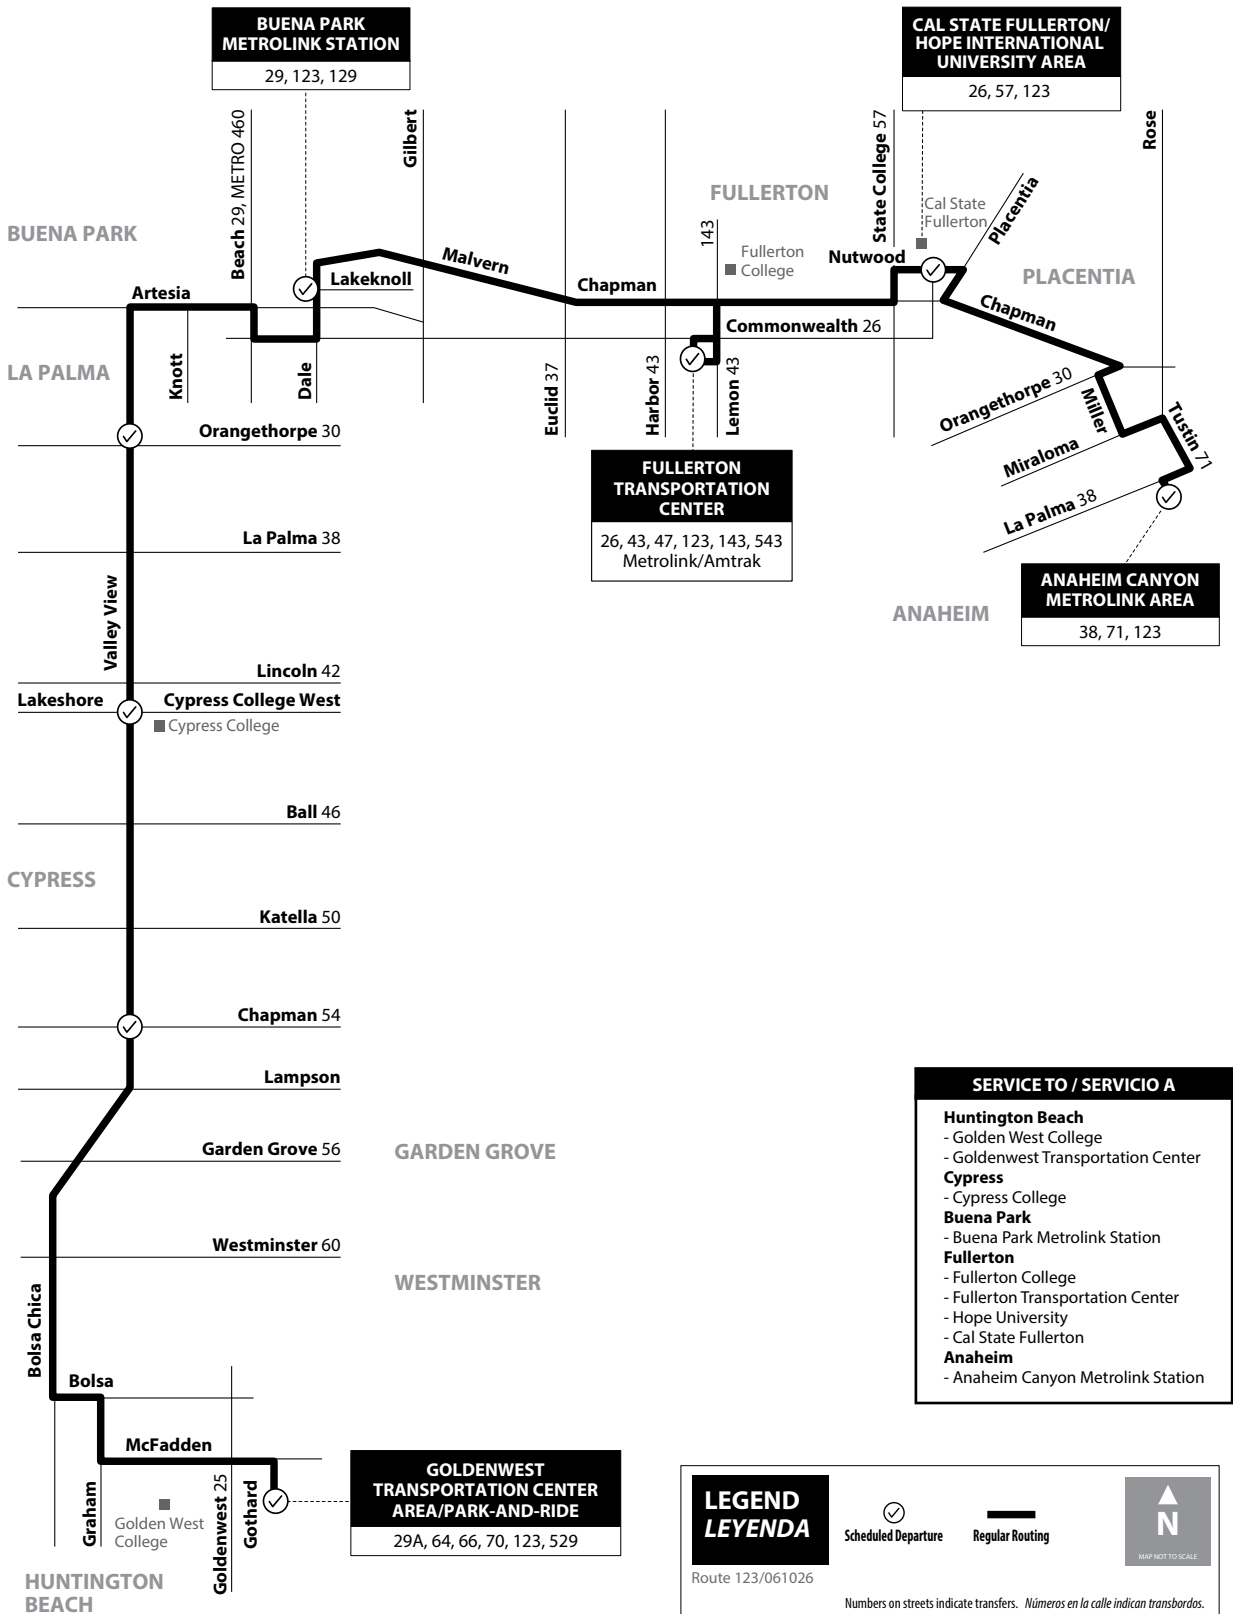

123

Anaheim to Huntington Beach via Chapman Ave / Valley View / Bolsa Chica

NOTE: No weekend service.
NOTA: No hay servicio los fines de semana.