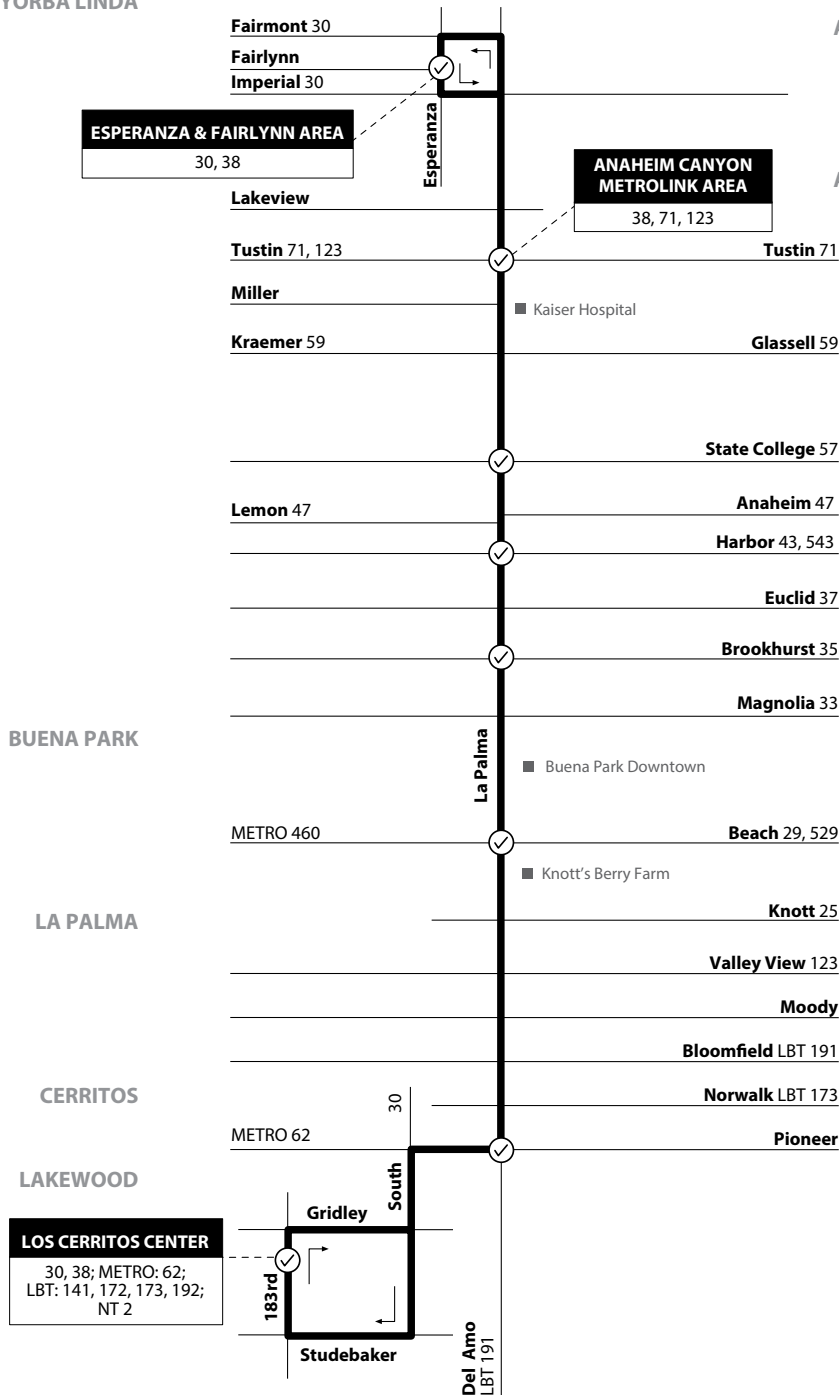

YORBA LINDA

ANAHEIM HILLS

ANAHEIM

LEGEND
LEYENDA

Scheduled Departure

Regular Routing

MAP NOT TO SCALE

METRO = Los Angeles Metro | LBT = Long Beach Transit
Numbers on streets indicate transfers. *Números en la calle indican transbordos.*

Route 038/061026