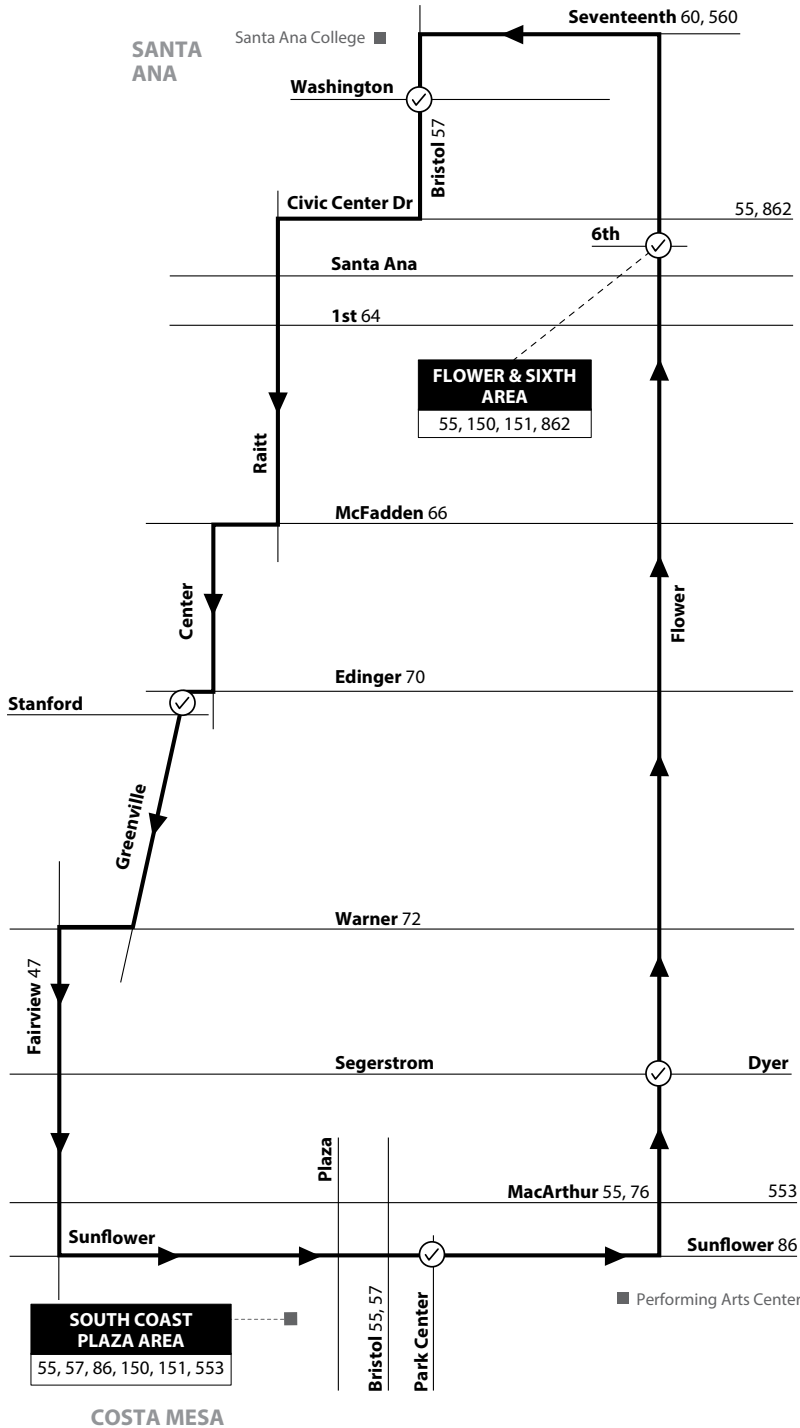

NOTE: No weekend service.
NOTA: No hay servicio los fines de semana.

Santa Ana to Costa Mesa (Counter-clockwise)

Flower St / Seventeenth St / Fairview St / Sunflower Ave

151

Monday - Friday COUNTER-CLOCKWISE

Flower & 6th	Bristol & Washington Cw	Greenville & Stanford	Sunflower & Park Center	Flower & Dyer	Flower & 6th
4:58	5:01	5:13	5:29	5:34	5:46
5:36	5:41	5:53	6:11	6:16	6:28
6:12	6:17	6:33	6:52	7:00	7:18
6:47	6:53	7:13	7:34	7:42	8:00
7:12	7:18	7:38	7:59	8:07	8:25
7:33	7:41	8:03	8:24	8:31	8:47
8:18	8:26	8:43	9:01	9:07	9:22
8:58	9:06	9:23	9:41	9:47	10:02
9:38	9:45	10:01	10:19	10:25	10:39
10:18	10:25	10:41	10:59	11:05	11:19
10:58	11:05	11:21	11:39	11:45	11:59
11:38	11:45	12:01	12:19	12:25	12:39
12:17	12:24	12:41	12:59	1:06	1:22
12:57	1:04	1:21	1:39	1:46	2:02
1:33	1:40	1:57	2:15	2:22	2:38
2:06	2:14	2:32	2:51	2:59	3:21
2:41	2:49	3:07	3:26	3:34	3:56
3:08	3:16	3:34	3:53	4:01	4:23
3:38	3:46	4:04	4:23	4:31	4:53
4:08	4:16	4:34	4:53	5:00	5:20
4:38	4:46	5:04	5:23	5:30	5:50
5:18	5:26	5:44	6:03	6:10	6:30
6:00	6:07	6:24	6:41	6:47	7:03

LEGEND LEYENDA

⊙ Scheduled Departure
→ Direction of Travel

Route 151/061026