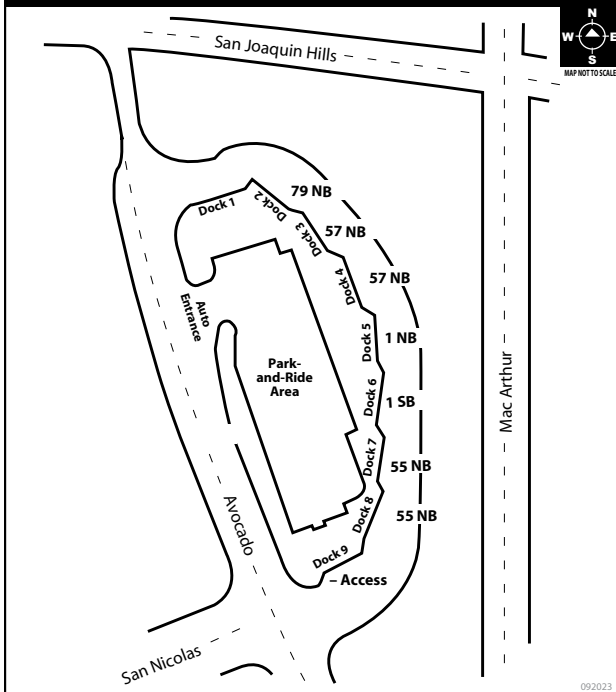

NEWPORT TRANSPORTATION CENTER