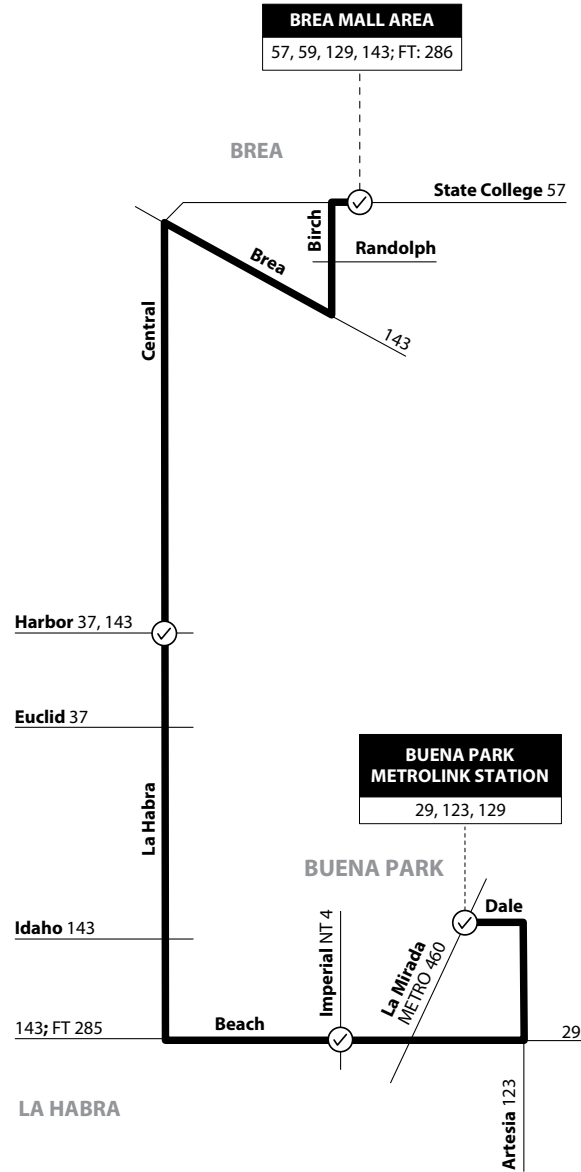

Buena Park to Brea

via Artesia Blvd / Beach Blvd / La Habra Blvd / Brea Blvd / Birch St

LEGEND
LEYENDA

Scheduled Departure   Regular Routing

METRO = Los Angeles Metro | NT = Norwalk Transit | FT = Foothill Transit

Route 129/061026

Numbers on streets indicate transfers. *Números en la calle indican transbordos.*

N
MAP NOT TO SCALE

Monday-Friday EASTBOUND To: Brea

Buena Park Metrolink Station	Beach & Imperial	La Habra & Harbor	Brea Mall
5:00	5:12	5:24	5:39
5:20	5:32	5:44	5:59
5:50	6:02	6:14	6:29
6:20	6:34	6:47	7:06
6:50	7:04	7:17	7:36
7:20	7:35	7:48	8:09
7:50	8:05	8:18	8:39
8:20	8:36	8:49	9:08
8:50	9:06	9:19	9:38
9:20	9:36	9:49	10:08
9:50	10:06	10:19	10:38
10:20	10:36	10:49	11:08
10:50	11:06	11:19	11:38
11:20	11:36	11:49	12:08
11:50	12:06	12:19	12:38
12:19	12:35	12:48	1:07
12:49	1:05	1:18	1:37
1:20	1:36	1:49	2:08
1:50	2:06	2:19	2:38
2:20	2:38	2:51	3:12
2:50	3:08	3:21	3:42
3:23	3:41	3:54	4:15
3:53	4:11	4:24	4:45
4:20	4:40	4:53	5:14
4:50	5:10	5:23	5:44
5:20	5:40	5:53	6:14
5:50	6:10	6:23	6:44
6:20	6:36	6:48	7:07
6:50	7:06	7:18	7:37
7:20	7:35	7:46	8:03
7:50	8:05	8:16	8:33
8:20	8:35	8:46	9:03
8:50	9:05	9:16	9:33
9:20	9:33	9:44	10:01
10:20	10:33	10:44	11:01
11:20	11:31	11:41	11:58