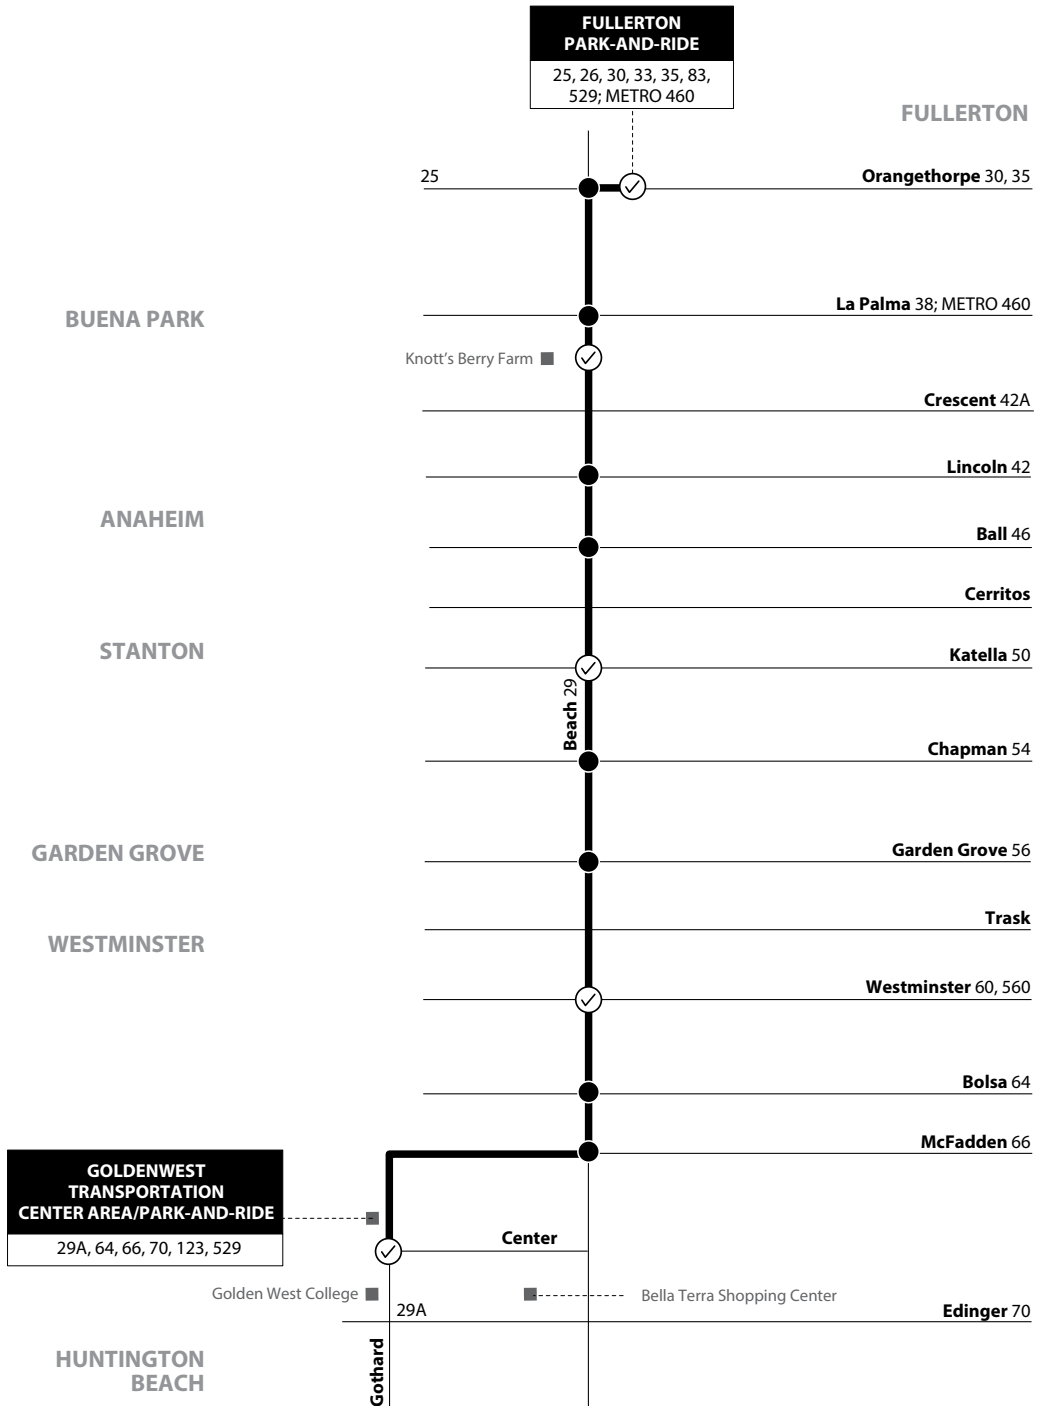

NOTE: No weekend service.
NOTA: No hay servicio los fines de semana.

Fullerton to Huntington Beach
via Beach Blvd

529

LEGEND
LEYENDA

Scheduled Departure
Regular Routing

METRO = Los Angeles Metro

Route 529/061026

Numbers on streets indicate transfers. *Números en la calle indican transbordos.*

N
MAP NOT TO SCALE

Route 529 is a limited-stop route, making stops only at time check points and other designated stops .