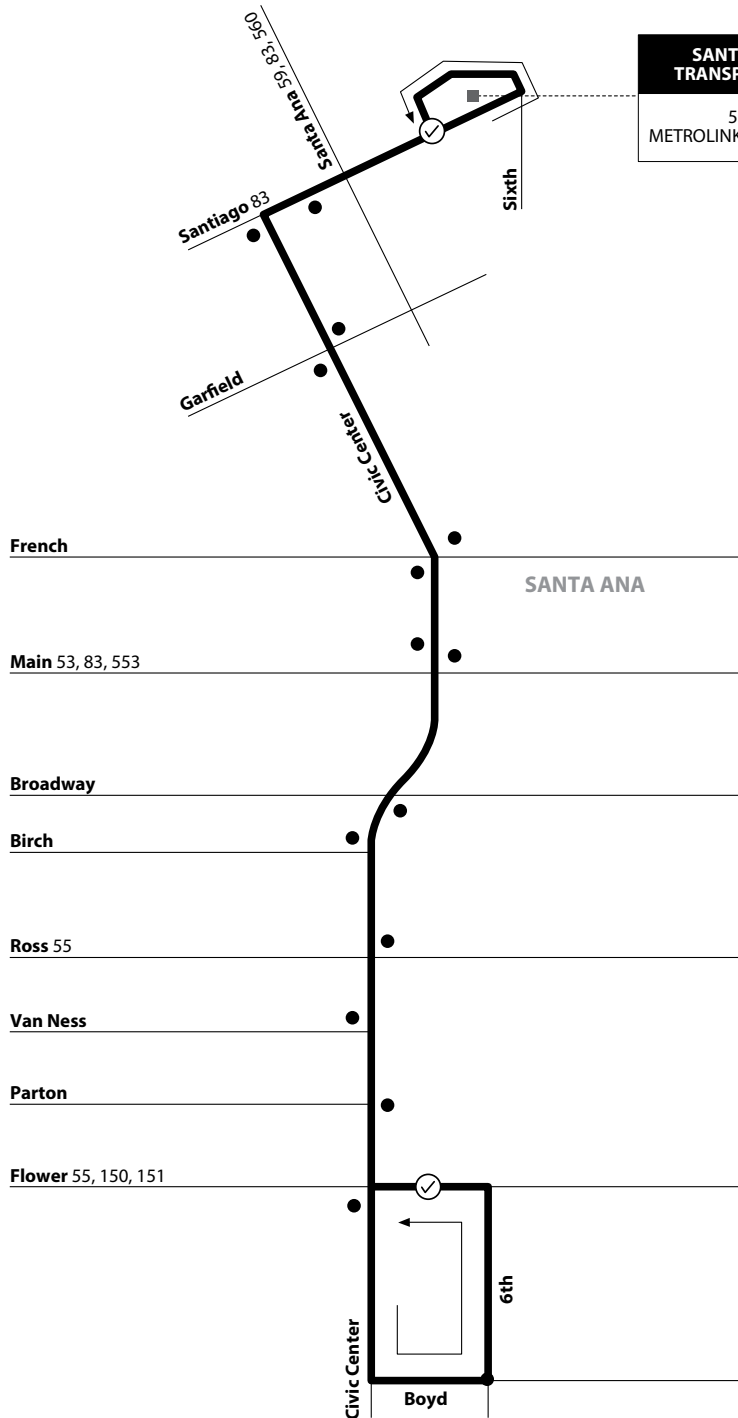

**SANTA ANA REGIONAL
TRANSPORTATION CENTER**
59, 83, 560, 862
METROLINK/AMTRAK/GREYHOUND

LEGEND
LEYENDA

Scheduled Departure

Regular Routing

Designated Stops

MAP NOT TO SCALE

Route 862/061026   Numbers on streets indicate transfers. *Números en la calle indican transbordos.*