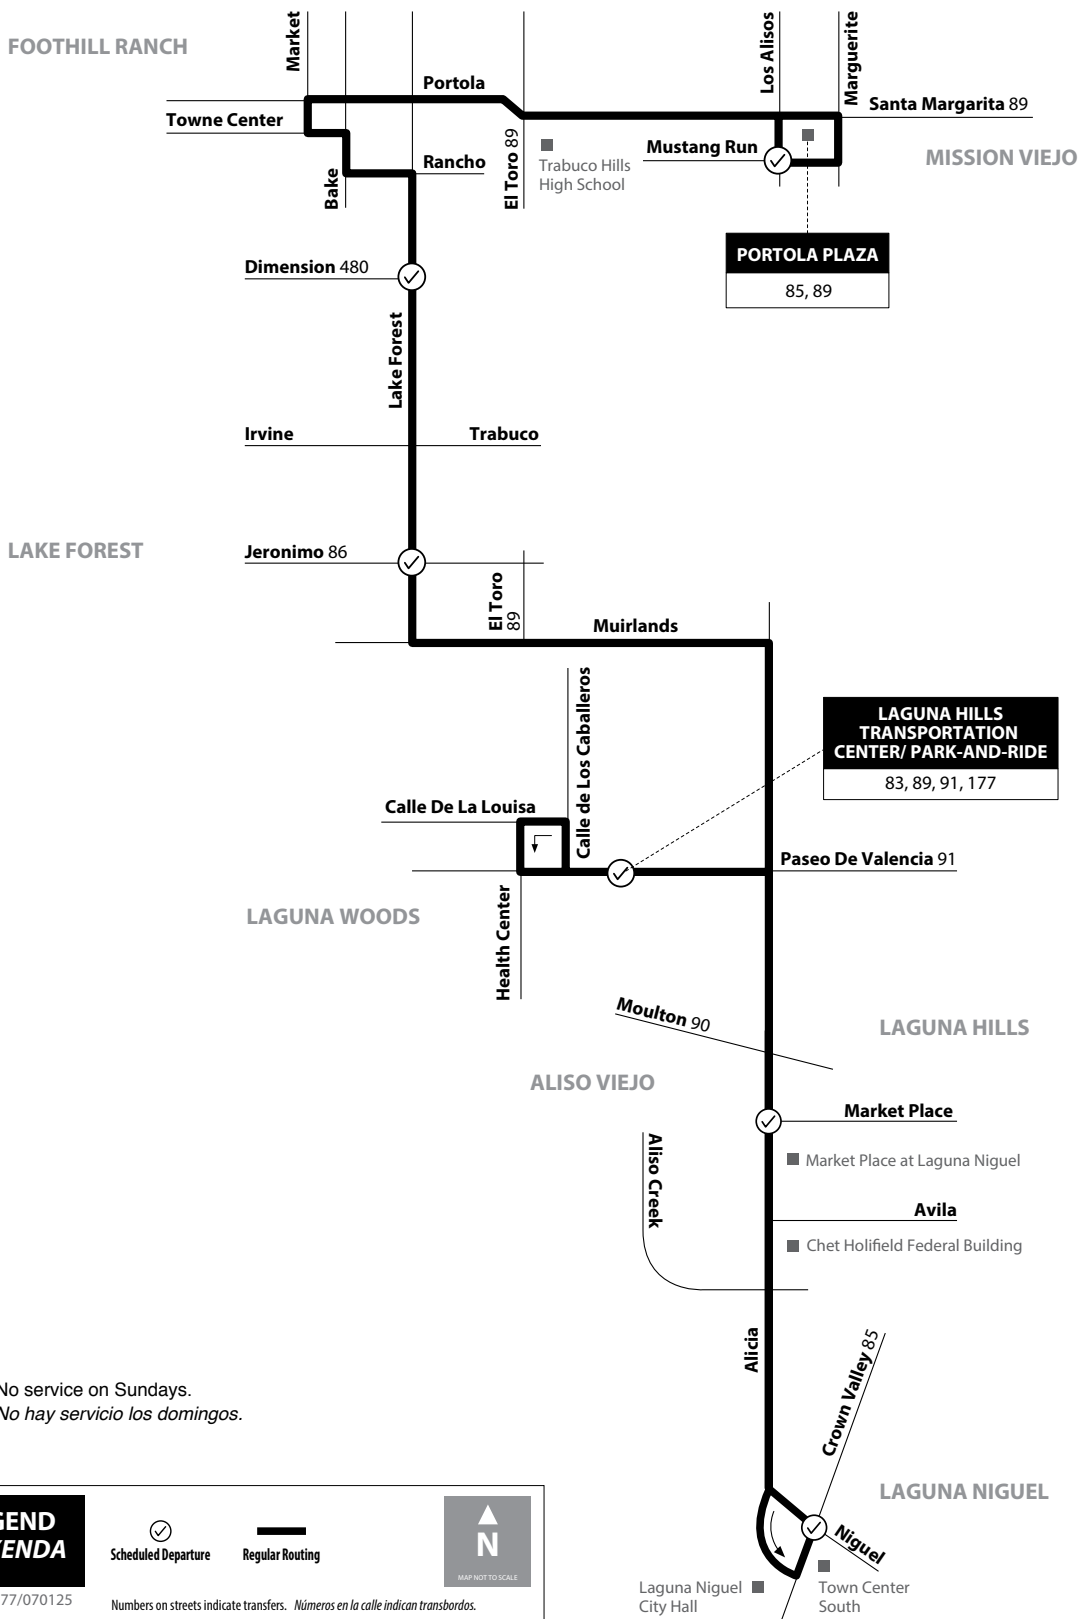

Laguna Niguel to Mission Viejo

177

via Alicia Pkwy / Muirlands Blvd / Lake Forest Dr / Portola Pkwy / Santa Margarita Pkwy

NOTE: No service on Sundays.
NOTA: No hay servicio los domingos.

LEGEND LEYENDA			 MAP NOT TO SCALE
	Scheduled Departure	Regular Routing	
Route 177/070125 Numbers on streets indicate transfers. <i>Números en la calle indican transbordos.</i>