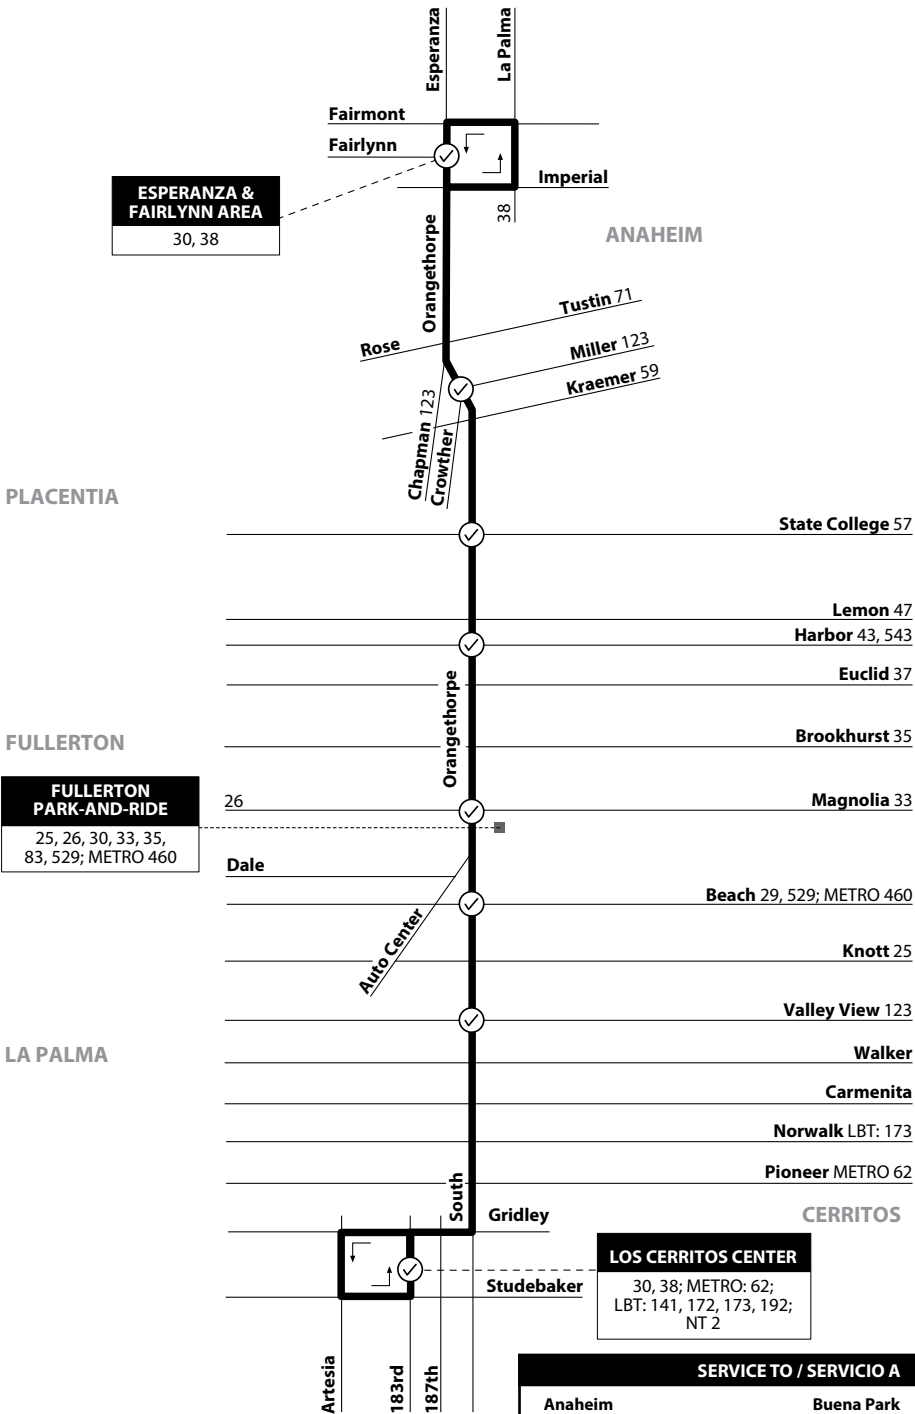

LEGEND
LEYENDA

Route 030/061026

Scheduled Departure
Regular Routing

LBT = Long Beach Transit | NT = Norwalk Transit |
METRO = Los Angeles Metro

Numbers on streets indicate transfers. *Números en la calle indican transbordos.*

N
MAP NOT TO SCALE

SERVICE TO / SERVICIO A

Anaheim - Esperanza High School - Anaheim Canyon Business Center Placentia - El Camino Real High School Fullerton - Orangefair Mall - Fullerton Park-and-Ride - Nicolas Junior High School	Buena Park - Buena Park High School - Buena Park Junior High School La Palma Cerritos - Los Cerritos Center