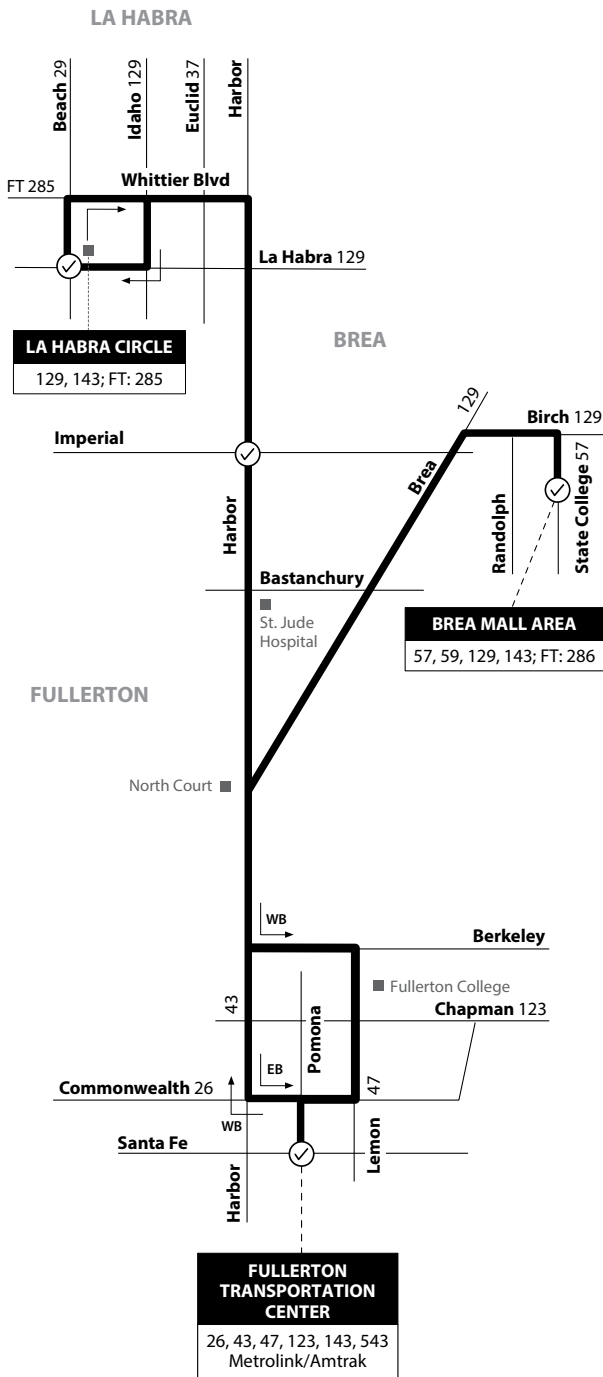

143

La Habra to Brea

via Whittier Blvd / Harbor Blvd / Brea Blvd / Birch St

Monday-Friday EASTBOUND To: Brea

Beach & La Habra	Harbor & Imperial	Fullerton Transportation Center	Brea Mall
4:30	4:42	4:54	5:15
5:14	5:28	5:42	6:05
6:02	6:16	6:30	6:53
6:46	7:02	7:18	7:45
7:30	7:49	8:06	8:33
8:22	8:38	8:54	9:19
9:10	9:26	9:42	10:07
9:58	10:14	10:30	10:55
10:46	11:02	11:18	11:43
11:34	11:50	12:06	12:31
12:21	12:38	12:54	1:22
1:09	1:26	1:42	2:10
1:58	2:15	2:31	2:59
2:46	3:04	3:22	3:50
3:37	3:55	4:13	4:41
4:28	4:46	5:04	5:32
5:18	5:36	5:51	6:15
6:09	6:24	6:38	7:02
6:59	7:11	7:23	7:44
7:46	7:58	8:10	8:31
8:33	8:45	8:57	9:18
9:22	9:33	9:44	10:03
10:09	10:20	10:31	10:50

Monday-Friday WESTBOUND To: La Habra

Brea Mall	Fullerton Transportation Center	Harbor & Imperial	Beach & La Habra
4:50	5:11	5:24	5:39
5:35	5:59	6:14	6:32
6:21	6:47	7:02	7:22
7:05	7:35	7:50	8:12
7:53	8:23	8:38	9:00
8:41	9:11	9:26	9:48
9:32	9:59	10:15	10:34
10:20	10:47	11:03	11:22
11:03	11:31	11:48	12:10
11:51	12:19	12:36	12:58
12:39	1:07	1:24	1:46
1:30	1:58	2:15	2:37
2:19	2:49	3:07	3:30
3:07	3:37	3:55	4:18
3:58	4:28	4:46	5:09
4:49	5:19	5:37	6:00
5:40	6:07	6:23	6:41
6:26	6:52	7:07	7:24
7:15	7:39	7:54	8:10
8:02	8:26	8:41	8:57
8:49	9:13	9:28	9:44
9:39	10:00	10:13	10:28
10:28	10:47	10:59	11:12

LEGEND
LEYENDA

⊙ Scheduled Departure
▬ Regular Routing

METRO = Los Angeles Metro | NT = Norwalk Transit |
FT = Foothill Transit

Route 143/061026

Numbers on streets indicate transfers. *Números en la calle indican transbordos.*