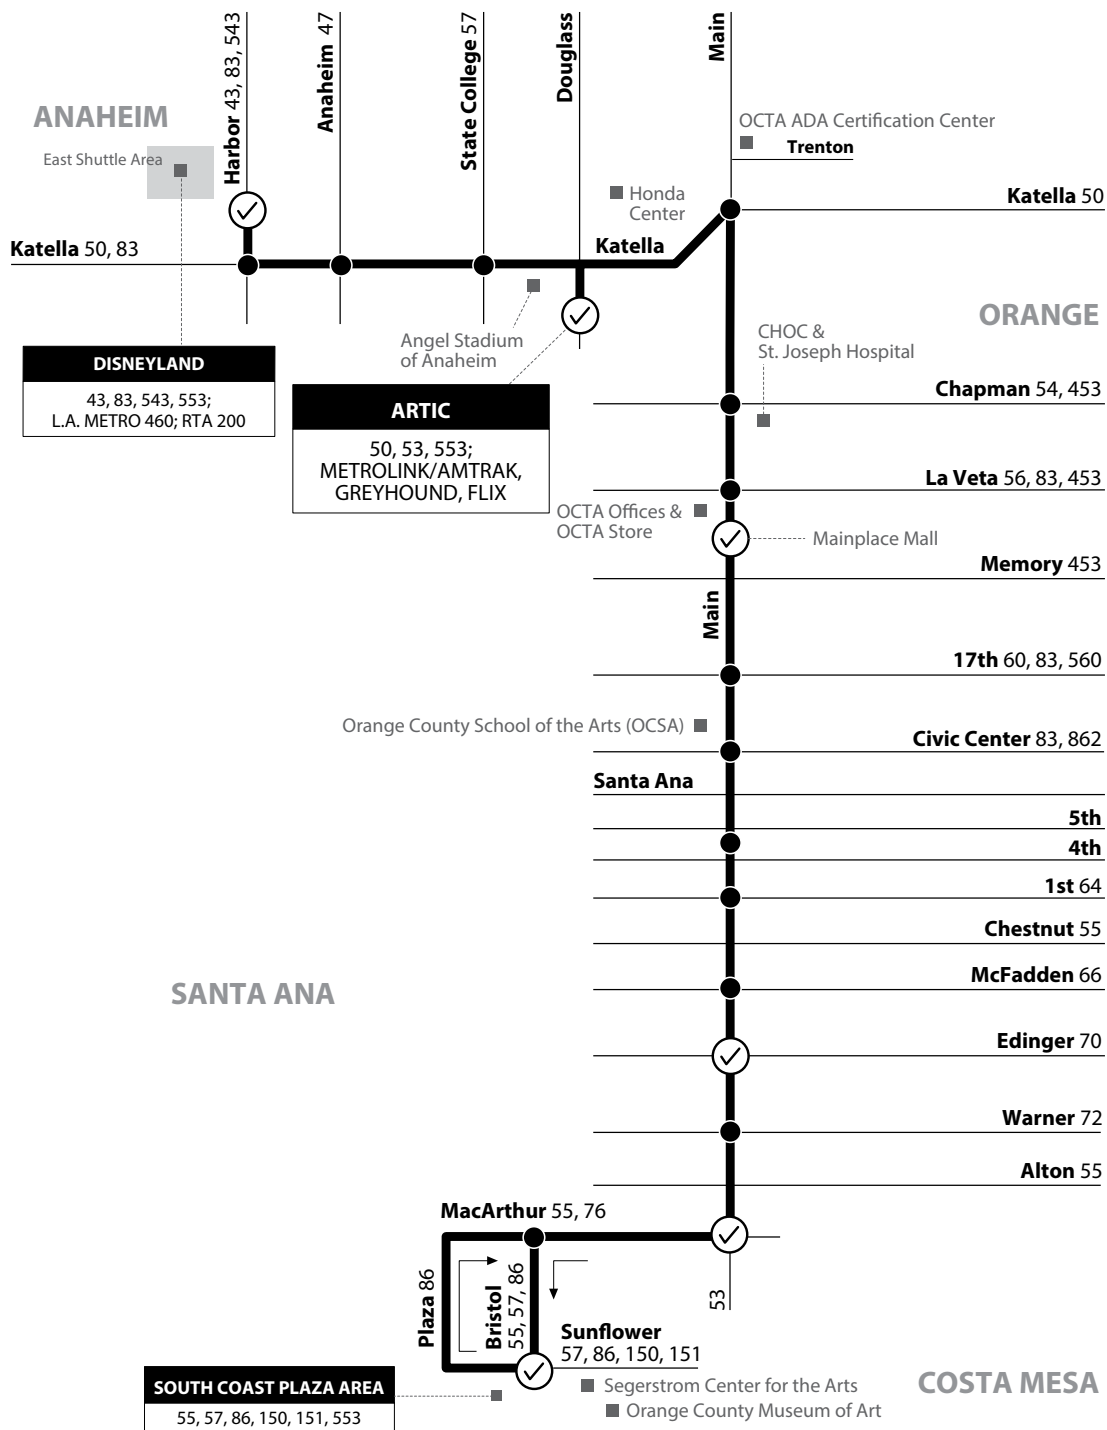

NOTE: No weekend service.
NOTA: No hay servicio los fines de semana.

Anaheim to Costa Mesa

via Main St / Katella Ave

553

LEGEND
LEYENDA

Route 553/061026

Numbers on streets indicate transfers. *Números en la calle indican transbordos.*

LEGEND
Scheduled Departure (circle with checkmark)
Regular Routing (solid line)
MAP NOT TO SCALE (arrow pointing up)

Route 553 is a limited-stop route, making stops only at time check points (circle with checkmark) and other designated stops (solid circle).