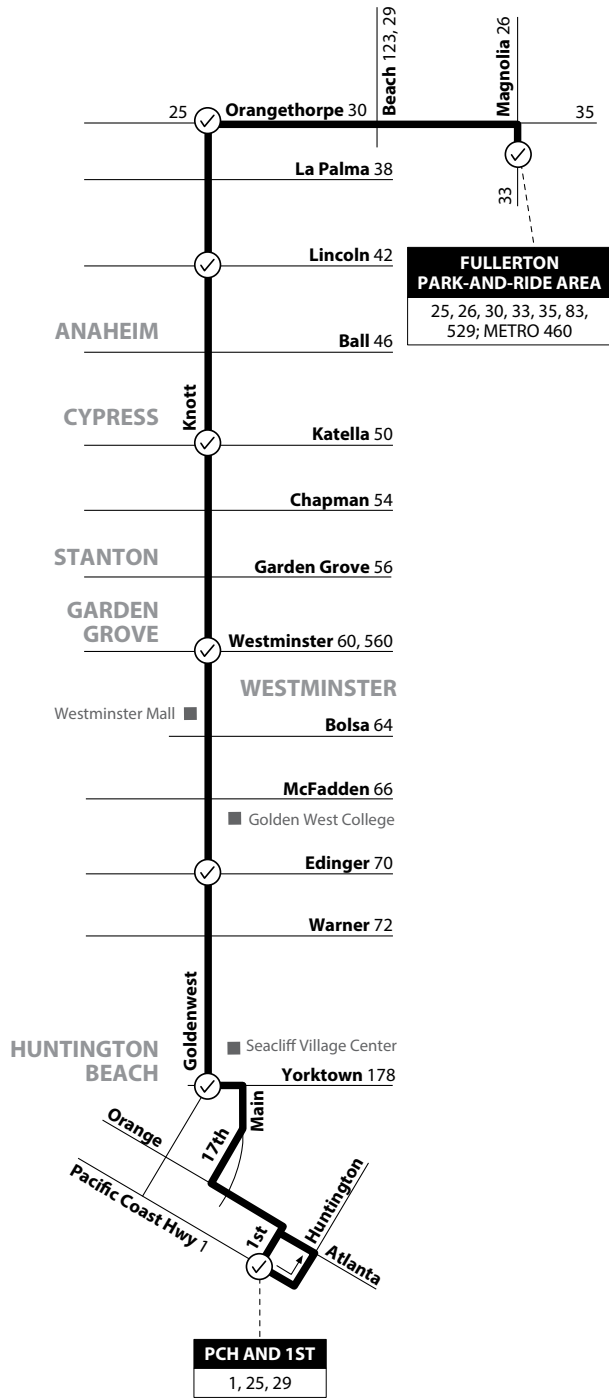

FULLERTON PARK-AND-RIDE AREA
25, 26, 30, 33, 35, 83, 529; METRO 460

PCH AND 1ST
1, 25, 29

LEGEND
LEYENDA

Scheduled Departure   Regular Routing

METRO = Los Angeles Metro

Numbers on streets indicate transfers. *Números en la calle indican transbordos.*

MAP NOT TO SCALE

Monday-Friday NORTHBOUND To: Fullerton

Pacific Coast Hwy & 1st	Goldenwest & Yorktown	Goldenwest & Edinger	Goldenwest & Westminister	Knott & Katella	Knott & Lincoln	Orangethorpe & Knott	Fullerton Park-and-Ride
4:50	5:00	5:09	5:15	5:26	5:34	5:41	5:51
5:31	5:44	5:53	6:00	6:12	6:20	6:26	6:35
6:11	6:25	6:36	6:45	6:57	7:07	7:15	7:27
6:50	7:04	7:16	7:25	7:39	7:50	7:58	8:23
7:40	7:54	8:06	8:15	8:29	8:40	8:48	9:13
8:28	8:43	8:56	9:05	9:18	9:27	9:35	9:57
9:19	9:33	9:47	9:55	10:07	10:16	10:24	10:34
10:09	10:23	10:36	10:45	10:58	11:08	11:16	11:28
10:57	11:11	11:24	11:34	11:48	11:58	12:06	12:22
11:37	11:51	12:04	12:14	12:28	12:38	12:46	1:02
12:36	12:50	1:04	1:14	1:29	1:39	1:49	2:00
1:17	1:33	1:48	1:59	2:16	2:27	2:36	2:47
2:02	2:17	2:32	2:44	3:01	3:13	3:22	3:33
2:47	3:02	3:17	3:29	3:46	3:58	4:07	4:18
3:32	3:47	4:02	4:14	4:31	4:43	4:52	5:03
4:17	4:32	4:47	4:59	5:16	5:27	5:36	5:48
5:08	5:24	5:38	5:49	6:06	6:16	6:25	6:37
5:57	6:12	6:25	6:34	6:47	6:56	7:04	7:15
6:47	7:02	7:15	7:24	7:37	7:46	7:54	8:05
7:45	7:59	8:11	8:19	8:30	8:38	8:45	8:54
8:35	8:49	9:01	9:09	9:20	9:28	9:35	9:44
9:28	9:41	9:51	9:59	10:09	10:16	10:23	10:32

SERVICE TO / SERVICIO A

Fullerton - Fullerton Park-and-Ride	Huntington Beach - Golden West College
Anaheim - Western High School - Orangeview Junior High School	- Ocean View High School - Mesa View Middle School - Seaciff Village Center
Cypress - Huntington Beach High School	- Huntington Beach High School
Stanton - Ethel Dwyer Middle School	- Ethel Dwyer Middle School
Garden Grove - Pacifica High School	- Huntington Beach Civic Center - Huntington Beach Pier
Westminster - Westminster High School - Westminster Mall