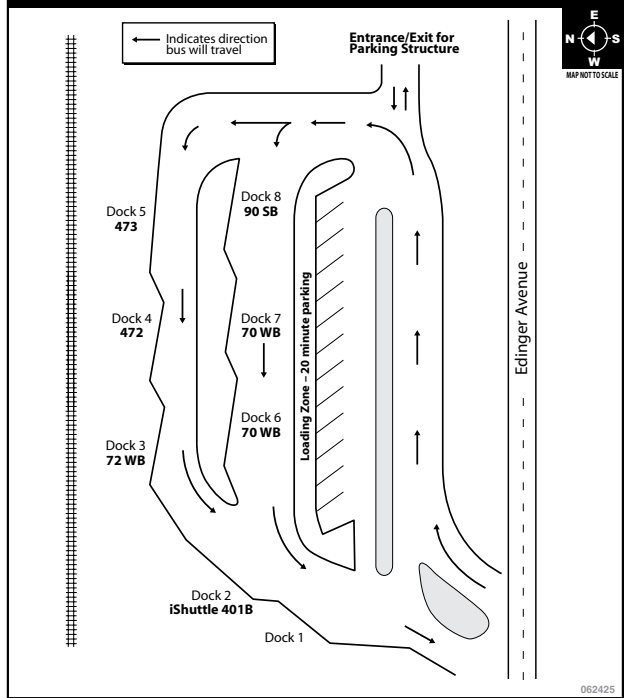

SANTA ANA (DOWNTOWN AREA)

SOUTH COAST PLAZA AREA

SANTA ANA REGIONAL TRANSPORTATION CENTER

Legend:
 4-6 Greyhound
 G = Cruero USA
 AT = Amtrak

THE OUTLETS AT ORANGE

BOARDING DIAGRAMS

THE VILLAGE AT ORANGE

TUSTIN METROLINK STATION