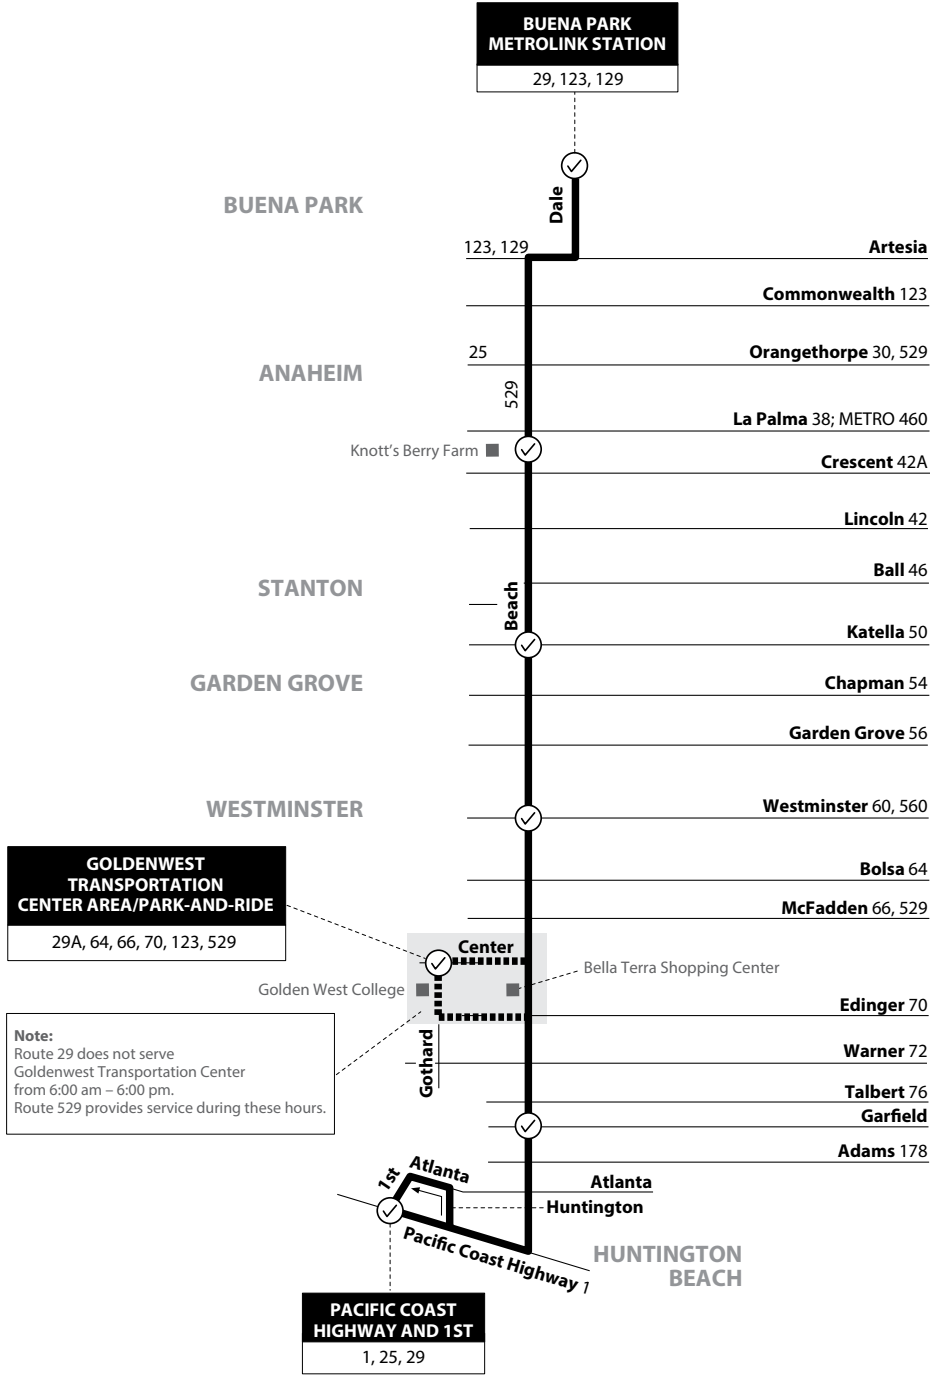

NOTE: TAP card only accepted from La Palma to Malvern.
NOTA: Tarjeta TAP sólo aceptada de La Palma a Malvern.

Buena Park to Huntington Beach via Beach Blvd

29/A

LEGEND LEYENDA	Scheduled Departure	Regular Routing	29A Routing	 MAP NOT TO SCALE
	METRO = Los Angeles Metro			
Route 029/061026				
Numbers on streets indicate transfers. <i>Números en la calle indican transbordos.</i>