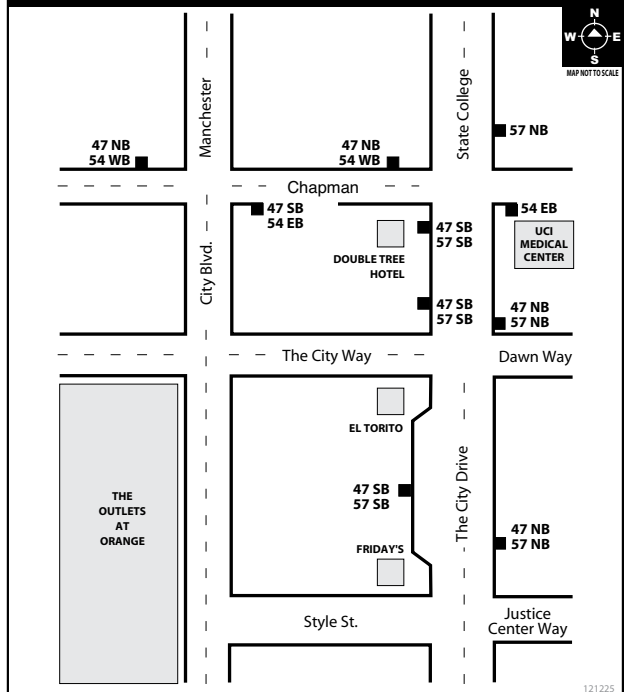

SANTA ANA (DOWNTOWN AREA)

SOUTH COAST PLAZA AREA

SANTA ANA REGIONAL TRANSPORTATION CENTER

Legend:
 4-6 Greyhound
 G = Cruero USA
 AT = Amtrak

THE OUTLETS AT ORANGE

BOARDING DIAGRAMS

THE VILLAGE AT ORANGE

TUSTIN METROLINK STATION