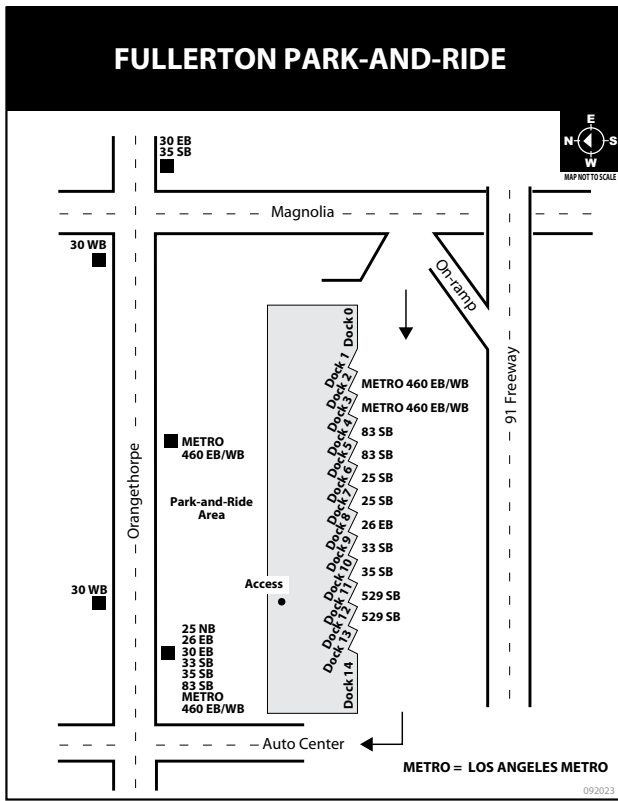

BOARDING DIAGRAMS