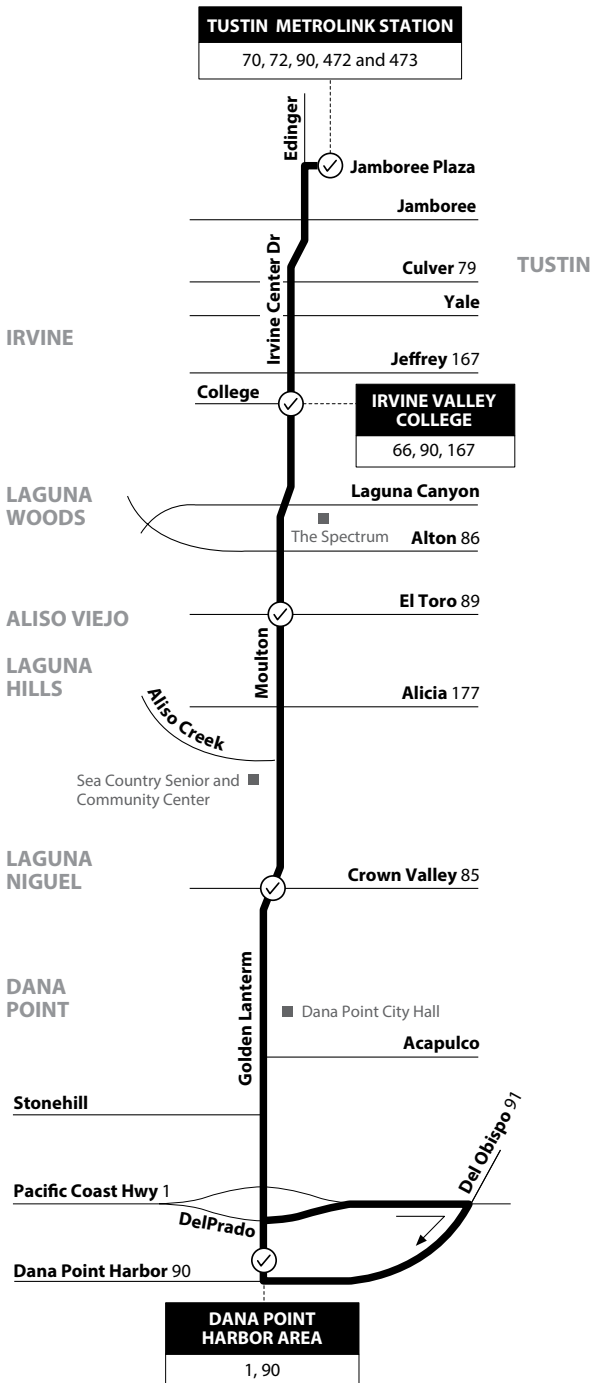

Monday-Friday
NORTHBOUND To: Tustin

Golden Lantern & Dana Point Harbor	Moulton & Crown Valley	Moulton & El Toro	Irvine Valley College	Tustin Metrolink Station
5:12	5:27	5:45	6:02	6:12
5:42	5:57	6:15	6:32	6:42
6:12	6:27	6:45	7:02	7:12
6:31	6:48	7:08	7:28	7:42
7:01	7:18	7:38	7:58	8:12
7:27	7:46	8:06	8:28	8:42
7:57	8:16	8:36	8:58	9:12
8:27	8:46	9:06	9:28	9:42
8:57	9:16	9:36	9:58	10:12
9:47	10:06	10:24	10:44	10:57
10:32	10:51	11:09	11:29	11:42
11:17	11:36	11:54	12:14	12:27
11:52	12:12	12:31	12:54	1:12
12:44	1:03	1:21	1:43	1:57
1:22	1:42	2:01	2:24	2:42
2:07	2:27	2:46	3:09	3:27
2:39	3:00	3:20	3:44	4:02
3:09	3:30	3:50	4:14	4:32
3:30	3:51	4:11		
3:39	4:00	4:20	4:44	5:02
4:09	4:30	4:50	5:14	5:32
4:39	5:00	5:20	5:44	6:02
5:20	5:39	5:57	6:18	6:32
5:59	6:17	6:35	6:54	7:07
6:44	7:02	7:20	7:39	7:52
7:40	7:57	8:13	8:31	8:42
8:20	8:37	8:53	9:11	9:22
9:05	9:21	9:37	9:53	10:02