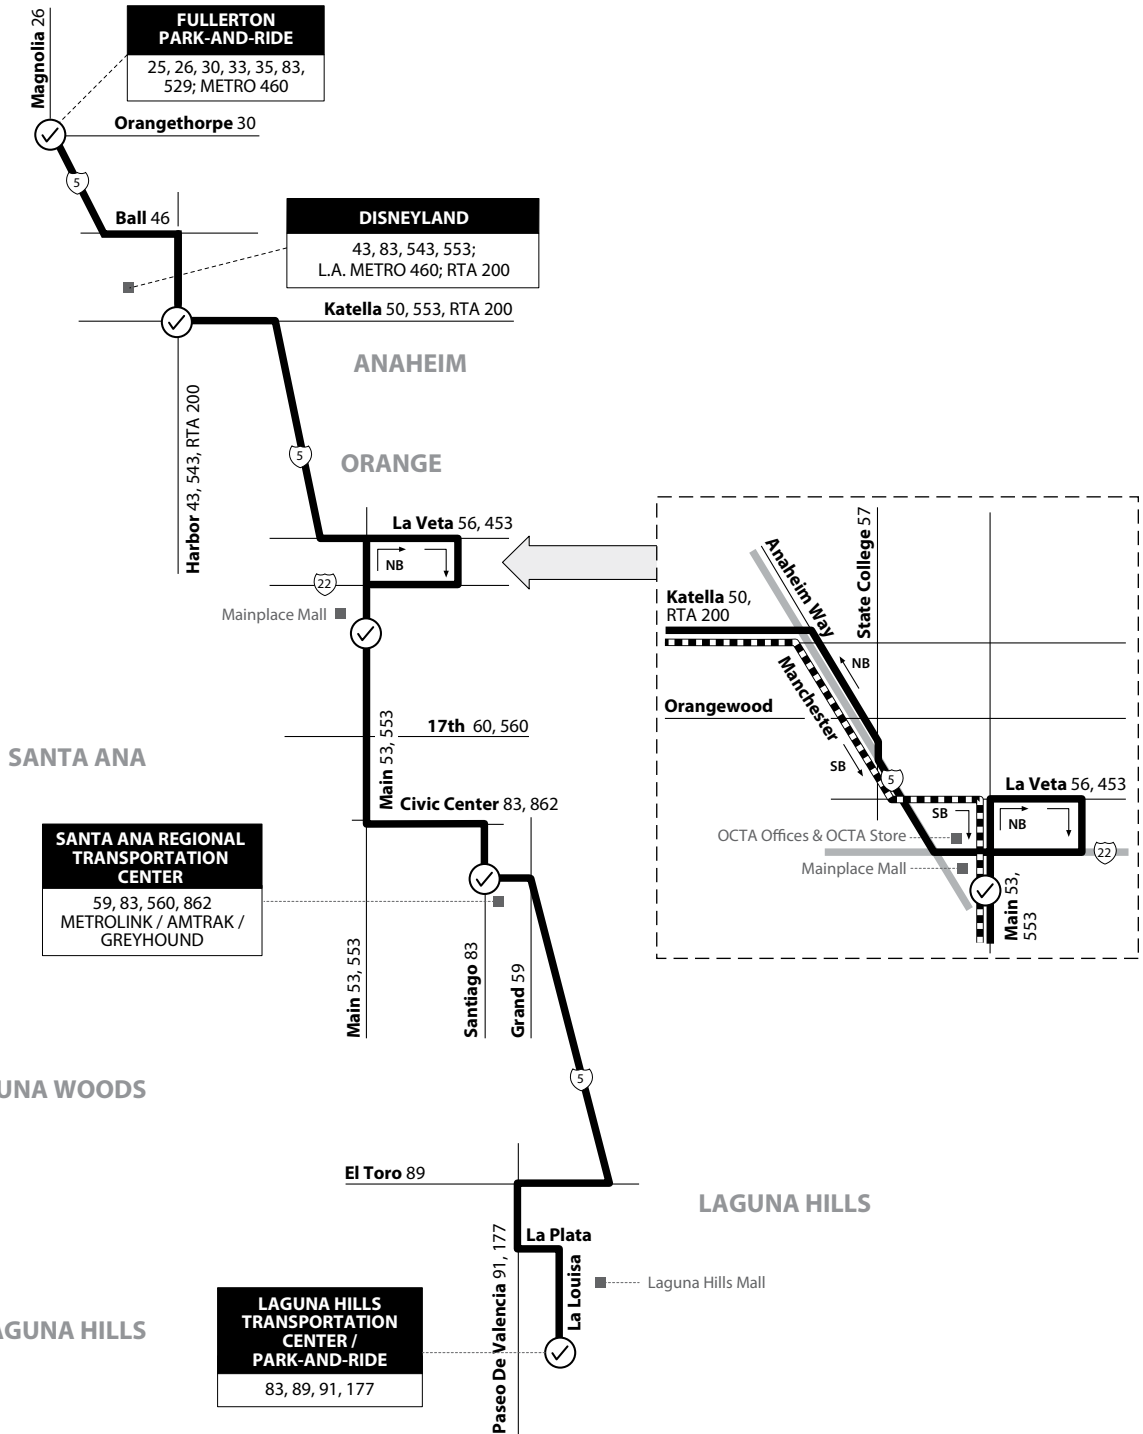

LEGEND
LEYENDA

Scheduled Departure
Regular Routing
Southbound Routing

METRO = Los Angeles Metro | RTA = Riverside Transit Agency

Numbers on streets indicate transfers. *Números en la calle indican transbordos.*

Route 083/061125

MAP NOT TO SCALE