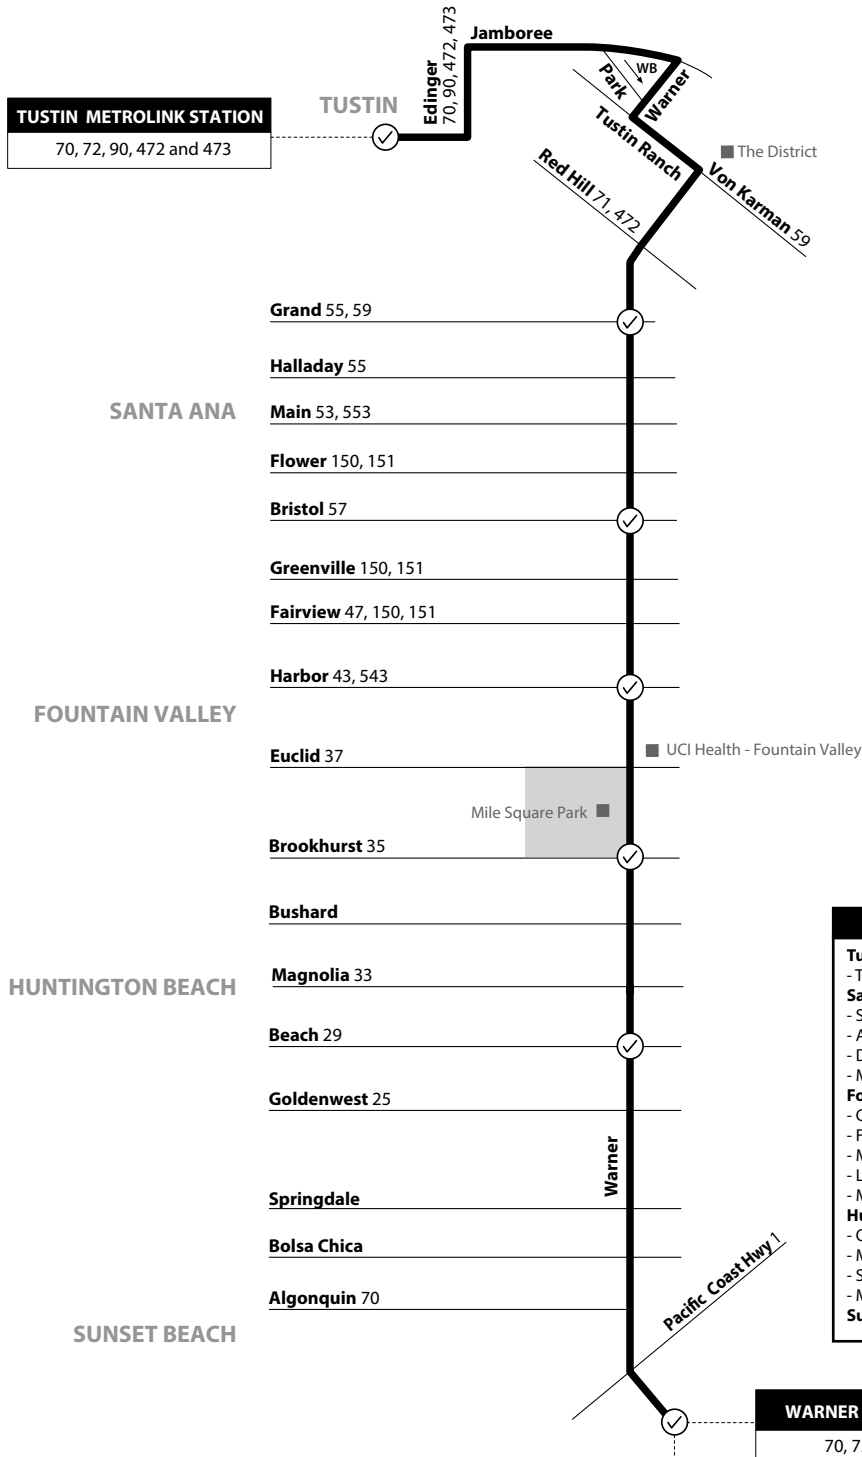

1. **SERVICE TO / SERVICIO A**
2. **Tustin**
     - The District
   - **Santa Ana**
     - Saddleback High School
     - Adams Park
     - Delhi Park
     - McFadden Intermediate School
   - **Fountain Valley**
     - Coastline College
     - Fountain Valley Regional Hospital
     - Mile Square Park
     - Los Amigos High School
     - Masuda Middle School
   - **Huntington Beach**
     - Ocean View High School
     - Meadowlark Golf Course
     - Spring View Middle School
     - Marine View Middle School
   - **Sunset Beach**

LEGEND
LEYENDA

Route 072/061026

Scheduled Departure (circle with checkmark)
Regular Routing (solid line)

MAP NOT TO SCALE

Numbers on streets indicate transfers. *Números en la calle indican transbordos.*