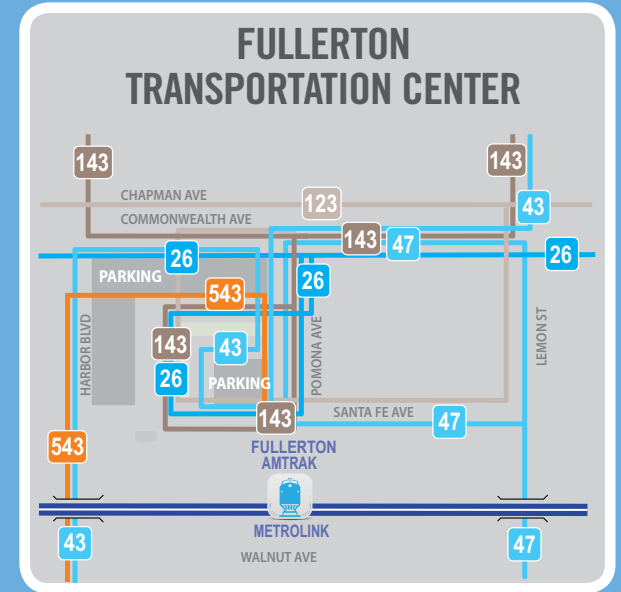

major bus transfer areas (central and south county)

major bus transfer areas (central and north county)