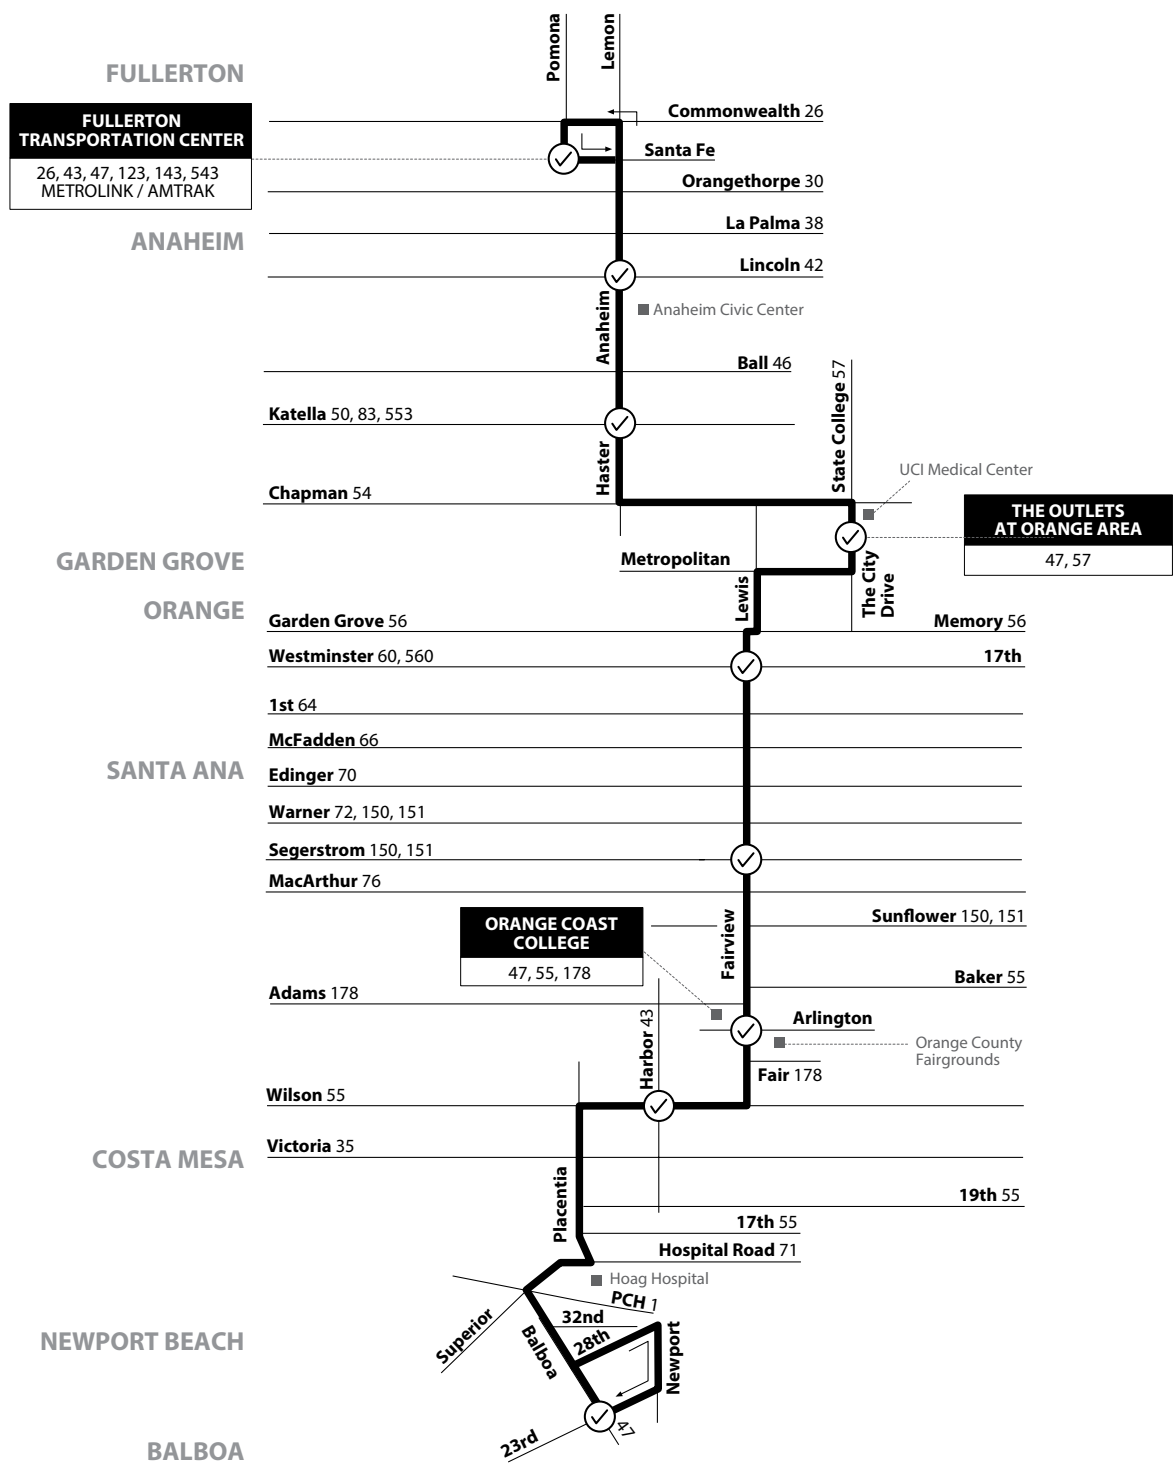

LEGEND
LEYENDA

Scheduled Departure
Regular Routing

N
MAP NOT TO SCALE

Route 047/061026   Numbers on streets indicate transfers. *Números en la calle indican transbordos.*