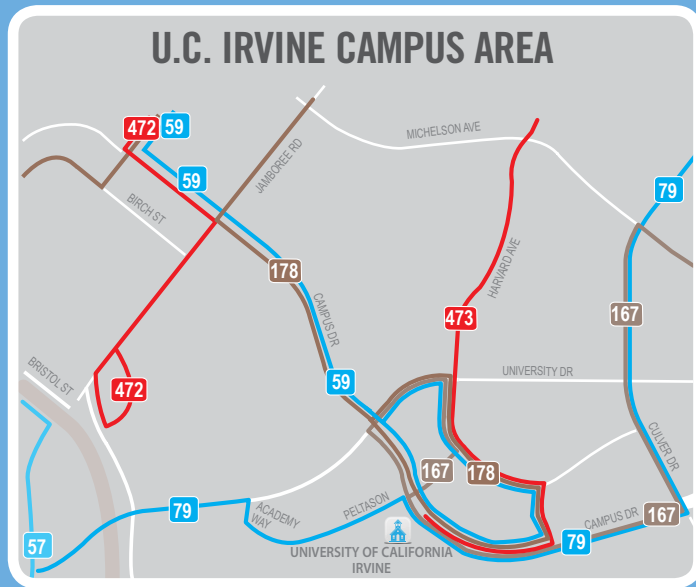

major bus transfer areas (central and south county)

major bus transfer areas (central and north county)