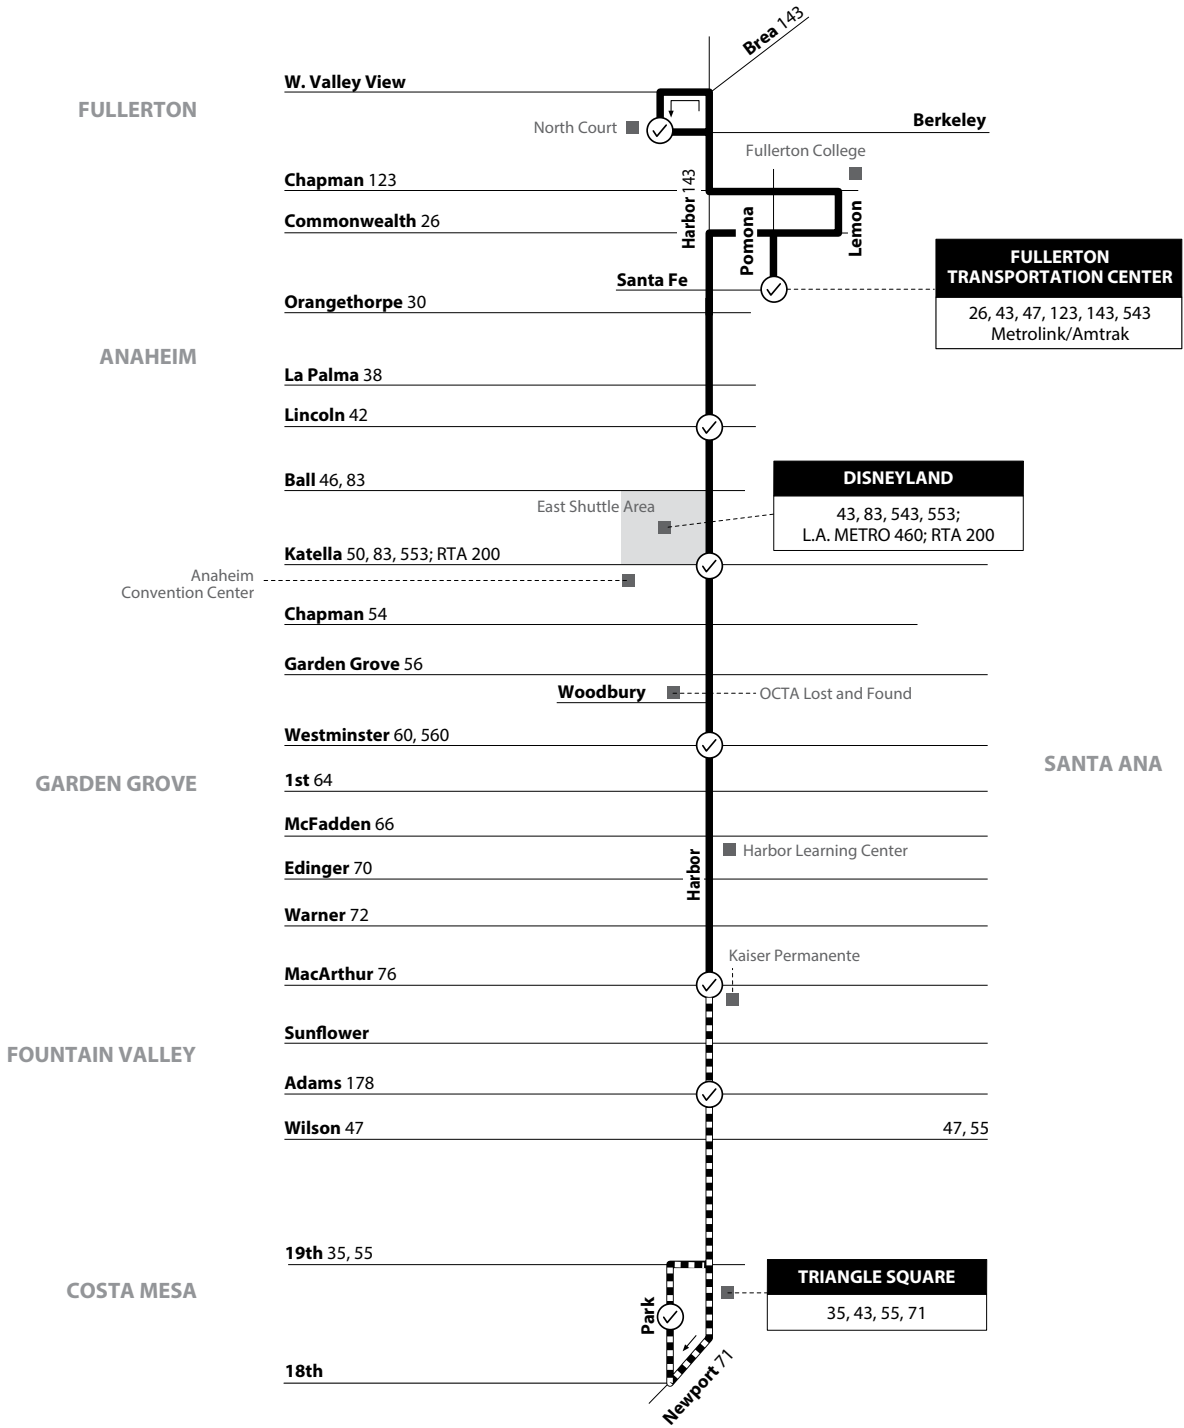

LEGENDA
LEYENDA

Scheduled Departure
Regular Routing
No Service On Some Weekend Trips

METRO = Los Angeles Metro | RTA = Riverside Transit Agency

Route 043/061026   Numbers on streets indicate transfers. *Números en la calle indican transbordos.*

MAP NOT TO SCALE