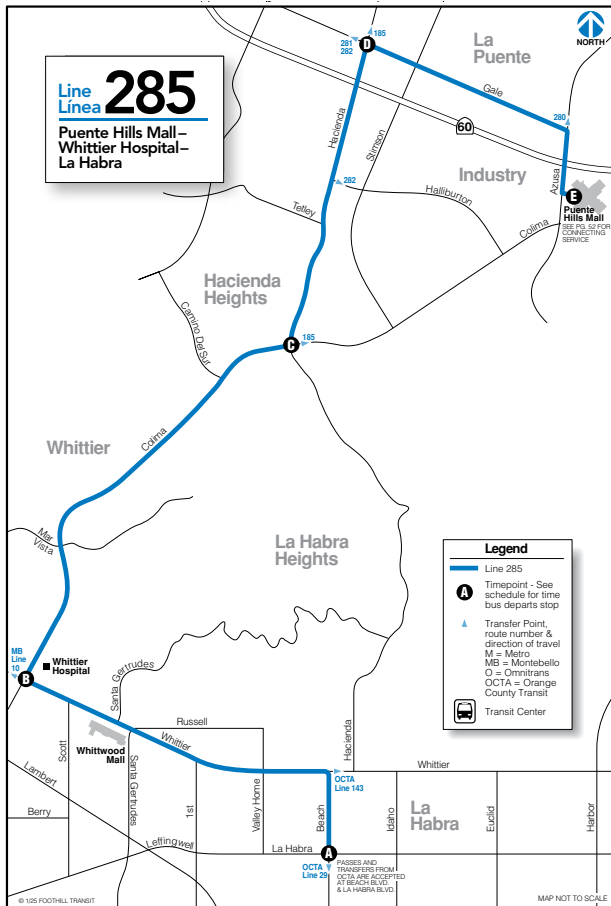

FOOTHILL TRANSIT BUS 285

NORTHBOUND/EN DIRECCIÓN NORTE

LA HABRA TO INDUSTRY LA HABRA HACIA INDUSTRY

Beach Blvd. & La Habra Blvd.	Whittier Blvd. & Colima Rd.	Hacienda Blvd. & Colima Rd.	Gale Ave. & Hacienda Blvd.	Puente Hills Mall
A	B	C	D	E
5:35	5:50	5:58	6:04	6:14
6:35	6:50	6:58	7:04	7:14
7:35	7:50	7:58	8:06	8:16
8:35	8:50	9:00	9:12	9:23
9:35	9:50	10:00	10:12	10:23
10:35	10:50	11:00	11:12	11:23
11:35	11:50	12:00	12:12	12:23
12:35	12:50	1:00	1:12	1:23
1:35	1:50	2:00	2:12	2:23
2:35	2:50	3:00	3:12	3:23
3:35	3:50	4:00	4:12	4:23
4:35	4:50	5:00	5:12	5:23
5:35	5:50	6:00	6:12	6:23
6:35	6:50	6:58	7:08	7:19
7:35	7:48	7:56	8:05	8:15
8:35	8:48	8:56	9:05	9:15

WEEKDAY
ENTRE SEMANA

WEEKEND/HOLIDAY
FIN DE SEMANA Y DÍA FESTIVO

A	B	C	D	E
8:13	8:25	8:33	8:41	8:50
9:10	9:24	9:32	9:40	9:49
10:10	10:23	10:31	10:39	10:49
11:10	11:23	11:31	11:39	11:49
12:10	12:23	12:31	12:40	12:50
1:10	1:24	1:33	1:42	1:52
2:10	2:24	2:33	2:41	2:51
3:10	3:24	3:33	3:41	3:51
4:10	4:24	4:33	4:41	4:54
5:10	5:24	5:32	5:40	5:50
6:10	6:24	6:32	6:40	6:50
7:10	7:24	7:32	7:40	7:50

SOUTHBOUND/EN DIRECCIÓN SUR

INDUSTRY TO LA HABRA INDUSTRY HACIA LA HABRA

Puente Hills Mall	Hacienda Blvd. & Gale Ave.	Colima Rd. & Hacienda Blvd.	Whittier Blvd. & Colima Rd.	La Habra Blvd. & Beach Blvd.
E	D	C	B	A
5:30	5:39	5:47	5:55	6:07
6:30	6:39	6:47	6:55	7:07
7:30	7:40	7:49	7:57	8:09
8:30	8:40	8:52	9:03	9:15
9:30	9:42	9:54	10:05	10:17
10:30	10:42	10:54	11:05	11:17
11:30	11:42	11:54	12:05	12:18
12:30	12:42	12:54	1:05	1:18
1:30	1:42	1:54	2:05	2:18
2:30	2:42	2:54	3:05	3:18
3:30	3:42	3:54	4:05	4:18
4:30	4:42	4:54	5:05	5:18
5:30	5:42	5:54	6:05	6:18
6:30	6:41	6:51	7:01	7:13
7:30	7:40	7:48	7:56	8:06
8:30	8:40	8:48	8:56	9:06

WEEKDAY
ENTRE SEMANA

WEEKEND/HOLIDAY
FIN DE SEMANA Y DÍA FESTIVO

A	B	C	D	E
7:16	7:26	7:34	7:41	7:52
8:16	8:26	8:34	8:43	8:54
9:18	9:29	9:37	9:46	9:57
10:18	10:29	10:37	10:46	10:57
11:18	11:29	11:37	11:46	11:57
12:18	12:29	12:37	12:46	12:57
1:18	1:29	1:37	1:46	1:57
2:18	2:29	2:37	2:46	2:57
3:18	3:29	3:37	3:46	3:57
4:18	4:30	4:38	4:46	4:57
5:18	5:29	5:37	5:45	5:56
6:18	6:29	6:37	6:45	6:57
7:18	7:29	7:37	7:45	7:57
8:18	8:28	8:36	8:44	8:56

Routing and times are subject to change. For current schedules and additional information, please visit www.foothilltransit.org