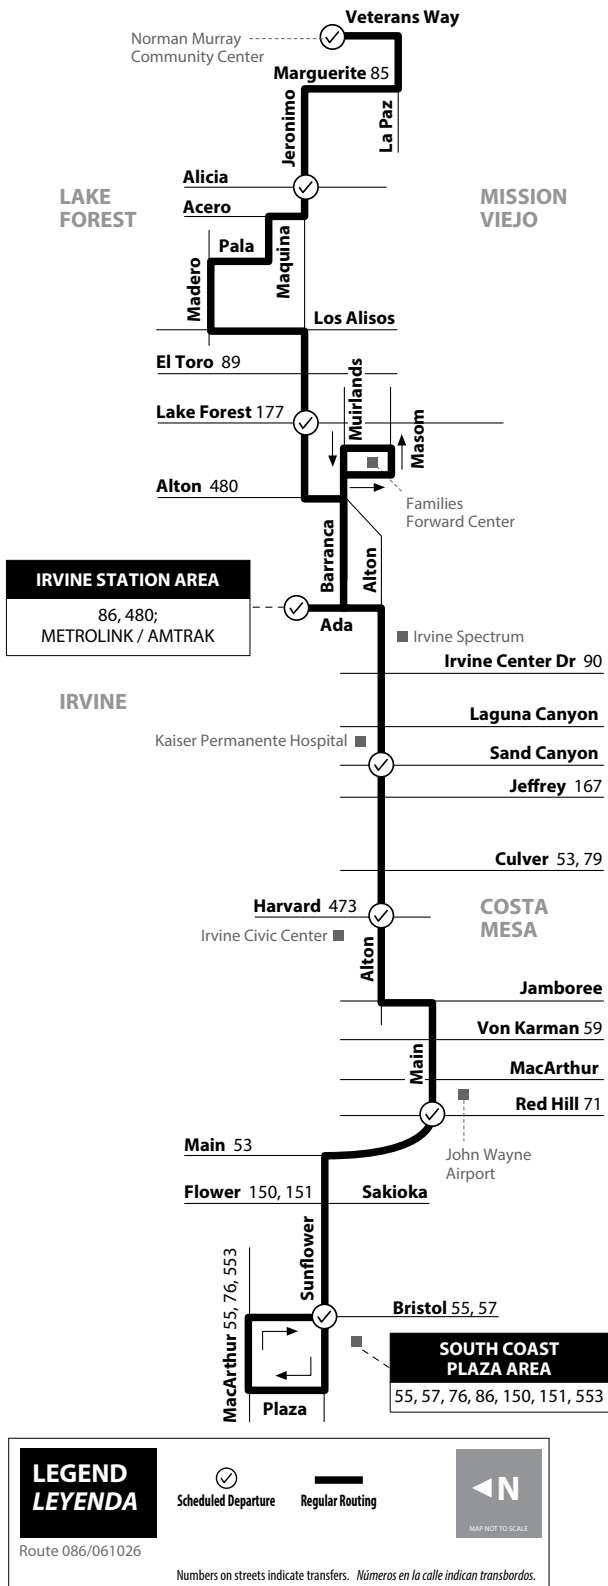

Monday - Friday EASTBOUND To: Mission Viejo

Sunflower & Bristol	Main & Red Hill	Alton & Harvard	Alton & Sand Canyon	Irvine Station	Jeronimo & Lake Forest	Jeronimo & Alicia	Murray Community Center
5:36	5:48	6:00	6:13	6:23	6:36	6:48	6:57
6:33	6:47	6:59	7:15	7:28	7:41	7:55	8:05
7:38	7:52	8:04	8:20	8:33	8:46	9:00	9:10
8:48	8:59	9:11	9:26	9:38	9:50	10:04	10:15
9:53	10:04	10:16	10:31	10:43	10:55	11:09	11:20
10:54	11:07	11:21	11:36	11:48	11:59	12:13	12:23
11:59	12:11	12:24	12:42	12:55	1:07	1:22	1:32
1:04	1:16	1:29	1:47	2:00	2:12	2:27	2:37
2:09	2:21	2:34	2:52	3:05	3:17	3:32	3:42
3:16	3:28	3:42	3:59	4:12	4:25	4:40	4:49
4:25	4:37	4:51	5:08	5:21	5:34	5:49	5:58
5:30	5:42	5:56	6:13	6:26	6:39	6:54	7:03
6:40	6:52	7:05	7:20	7:31	7:41	7:53	8:02
7:49	8:01	8:12	8:27	8:36	8:45	8:56	9:05