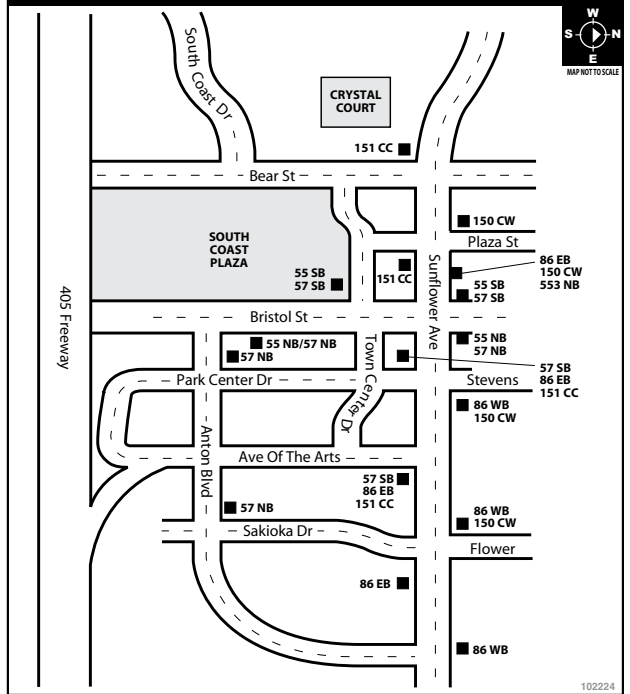

SANTA ANA (DOWNTOWN AREA)

SOUTH COAST PLAZA AREA

SANTA ANA REGIONAL TRANSPORTATION CENTER

Legend:
 4-6 Greyhound
 G = Cruero USA
 AT = Amtrak

THE OUTLETS AT ORANGE

BOARDING DIAGRAMS

THE VILLAGE AT ORANGE

TUSTIN METROLINK STATION