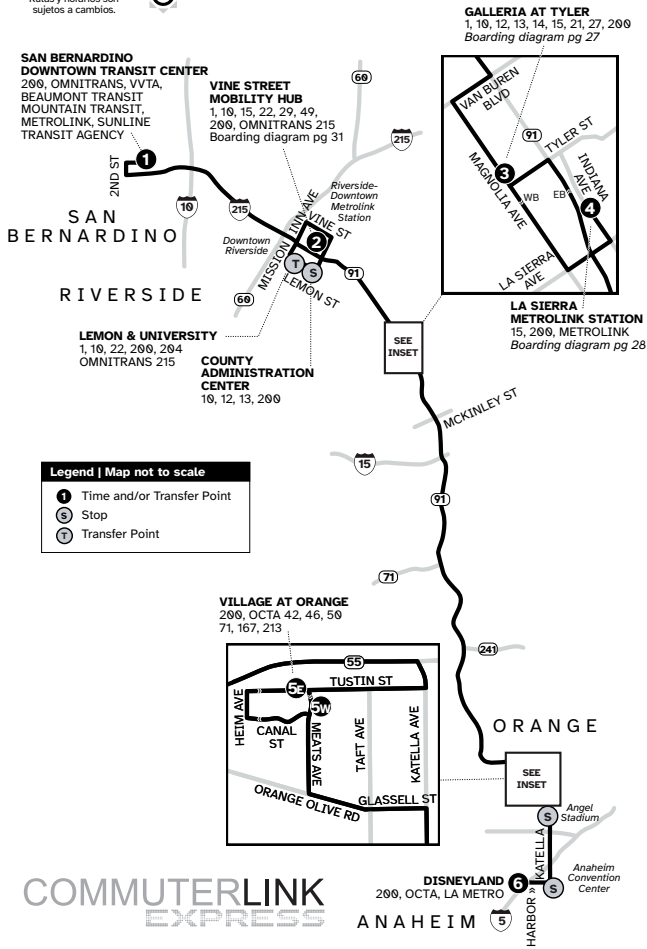

RTA ROUTE 200

200 SAN BERNARDINO - RIVERSIDE - ANAHEIM

200 WESTBOUND TO ANAHEIM | WEEKDAYS

SAN BERNARDINO DOWNTOWN TRANSIT CENTER	VINE STREET MOBILITY HUB	GALLERIA AT TYLER	LA SIERRA METROLINK STATION	MEATS & TUSTIN	DISNEYLAND
1	2	3	4	5W	6
3:50	4:16	4:29	4:38	5:11	5:33
4:45	5:11	5:24	5:33	6:25	6:50
6:15	6:45	6:58	7:09	8:03	8:28
7:20	7:50	8:06	8:15	8:51	9:16
8:20	8:50	9:06	9:15	9:51	10:16
9:34	10:04	10:20	10:29	11:05	11:30
11:12	11:45	12:03	12:12	12:48	1:13
1:00	1:33	1:51	2:00	2:36	3:01
2:19	2:52	3:11	3:21	3:57	4:24
4:05	4:41	5:00	5:10	5:46	6:13
6:00	6:29	6:46	6:56	7:29	7:56
7:20	7:47	8:02	8:12	8:43	9:08
8:10	8:37	8:52	9:00	9:31	9:56

200 EASTBOUND TO SAN BERNARDINO | WEEKDAYS

DISNEYLAND	VILLAGE AT ORANGE	LA SIERRA METROLINK STATION	GALLERIA AT TYLER	VINE STREET MOBILITY HUB	SAN BERNARDINO DOWNTOWN TRANSIT CENTER
6	5E	4	3	2	1
5:59	6:27	7:06	7:14	7:41	8:00
7:18	7:48	8:25	8:33	8:57	9:14
8:54	9:24	10:01	10:09	10:35	10:52
9:45	10:15	10:52	11:00	11:26	11:43
10:42	11:12	11:49	11:57	12:23	12:40
11:56	12:26	1:03	1:11	1:42	1:59
1:39	2:09	2:56	3:06	3:37	4:01
3:27	4:00	5:08	5:18	5:49	6:13
5:01	5:38	6:33	6:42	7:07	7:24
6:47	7:17	7:59	8:08	8:31	8:48
8:22	8:48	9:24	9:33	9:56	10:13
9:35	10:01	10:37	10:44	11:07	11:24
10:28	10:54	11:27	11:34	11:54	12:11

200 WESTBOUND TO ANAHEIM | WEEKENDS

SAN BERNARDINO DOWNTOWN TRANSIT CENTER	VINE STREET MOBILITY HUB	GALLERIA AT TYLER	LA SIERRA METROLINK STATION	MEATS & TUSTIN	DISNEYLAND
1	2	3	4	5W	6
6:00	6:25	6:45	6:53	7:25	7:47
7:36	8:01	8:21	8:29	9:04	9:26
9:11	9:36	9:56	10:04	10:39	11:01
10:45	11:11	11:31	11:39	12:17	12:41
12:20	12:46	1:06	1:14	1:52	2:16
2:15	2:41	3:01	3:09	3:47	4:11
3:30	3:55	4:15	4:23	4:59	5:23
5:30	5:55	6:15	6:23	6:57	7:21
7:30	7:55	8:13	8:21	8:53	9:15

200 EASTBOUND TO SAN BERNARDINO | WEEKENDS

DISNEYLAND	VILLAGE AT ORANGE	LA SIERRA METROLINK STATION	GALLERIA AT TYLER	VINE STREET MOBILITY HUB	SAN BERNARDINO DOWNTOWN TRANSIT CENTER
6	5E	4	3	2	1
8:28	8:56	9:32	9:39	10:02	10:20
10:07	10:35	11:11	11:19	11:42	12:00
11:42	12:10	12:46	12:55	1:18	1:36
1:12	1:40	2:16	2:27	2:50	3:08
2:53	3:21	3:59	4:08	4:31	4:49
4:48	5:16	5:54	6:02	6:25	6:43
6:04	6:29	7:07	7:15	7:38	7:56
8:15	8:40	9:14	9:21	9:44	10:02
10:15	10:40	11:13	11:19	11:38	11:56

Routing and times are subject to change. For current schedules and additional information, please visit www.metro.net