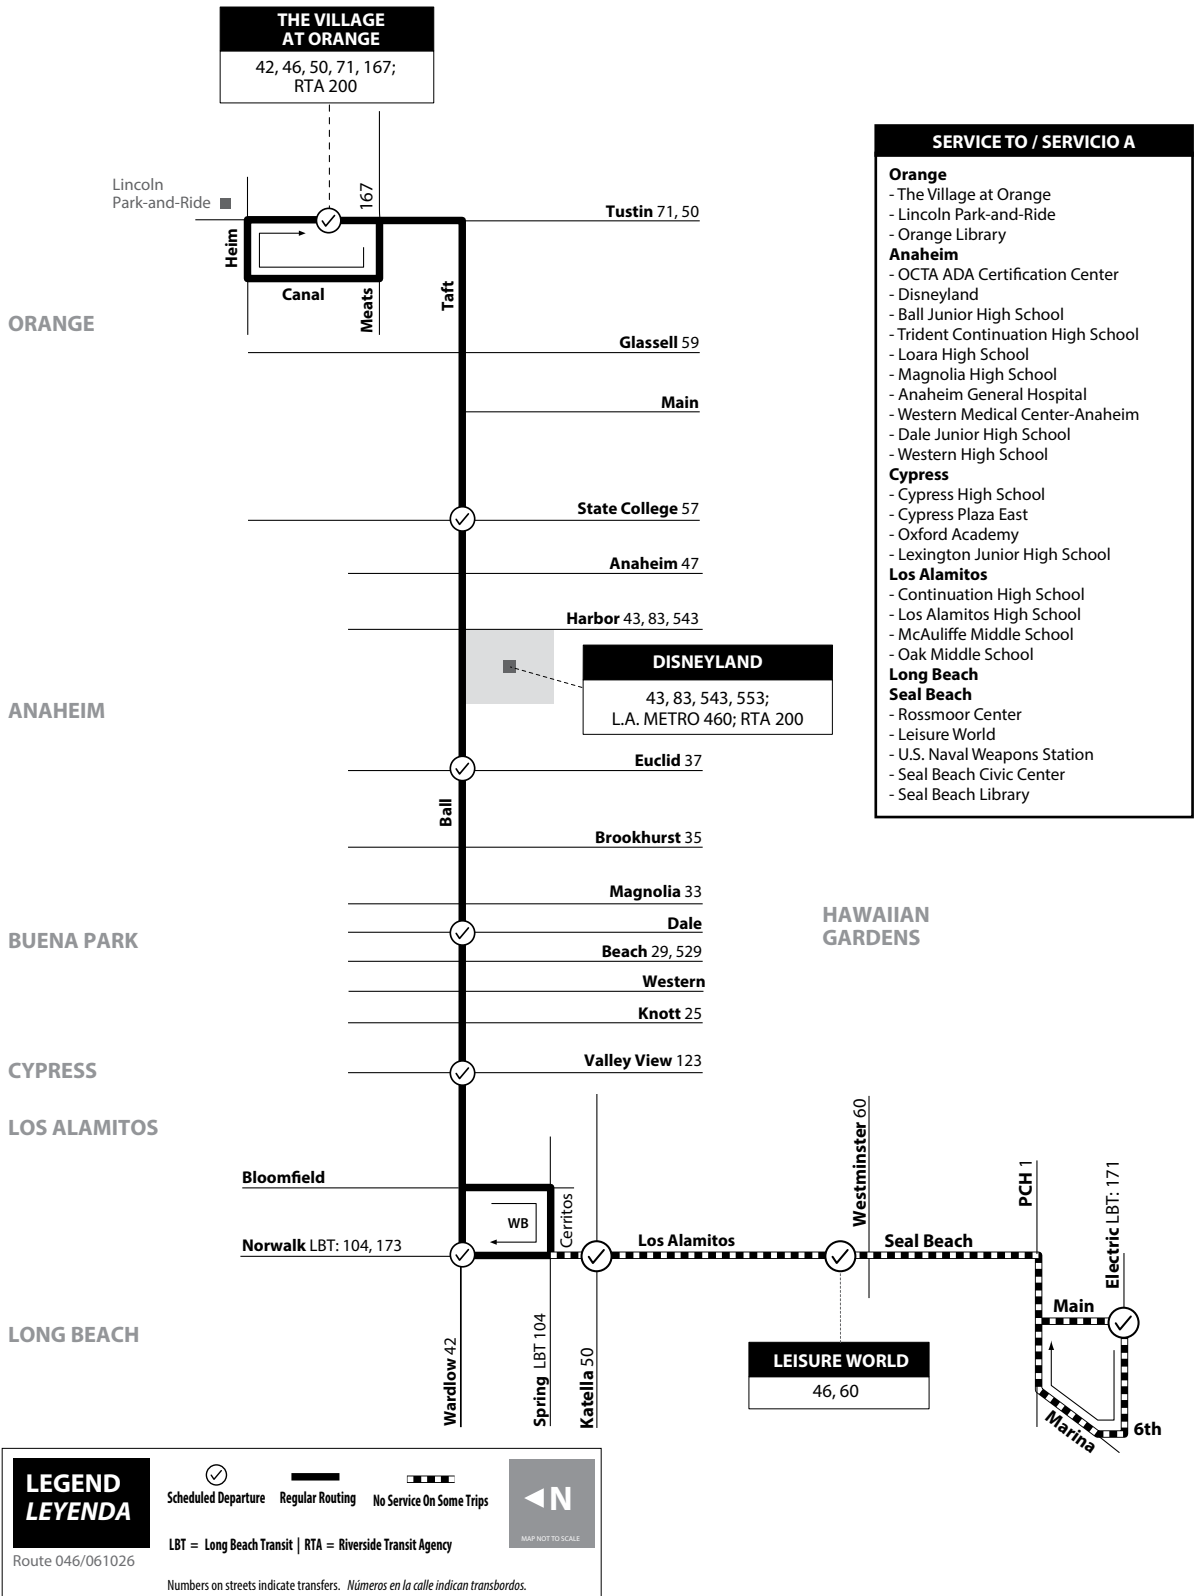

Seal Beach to Orange

via Seal Beach Blvd / Los Alamitos Blvd / Ball Rd / Taft Ave