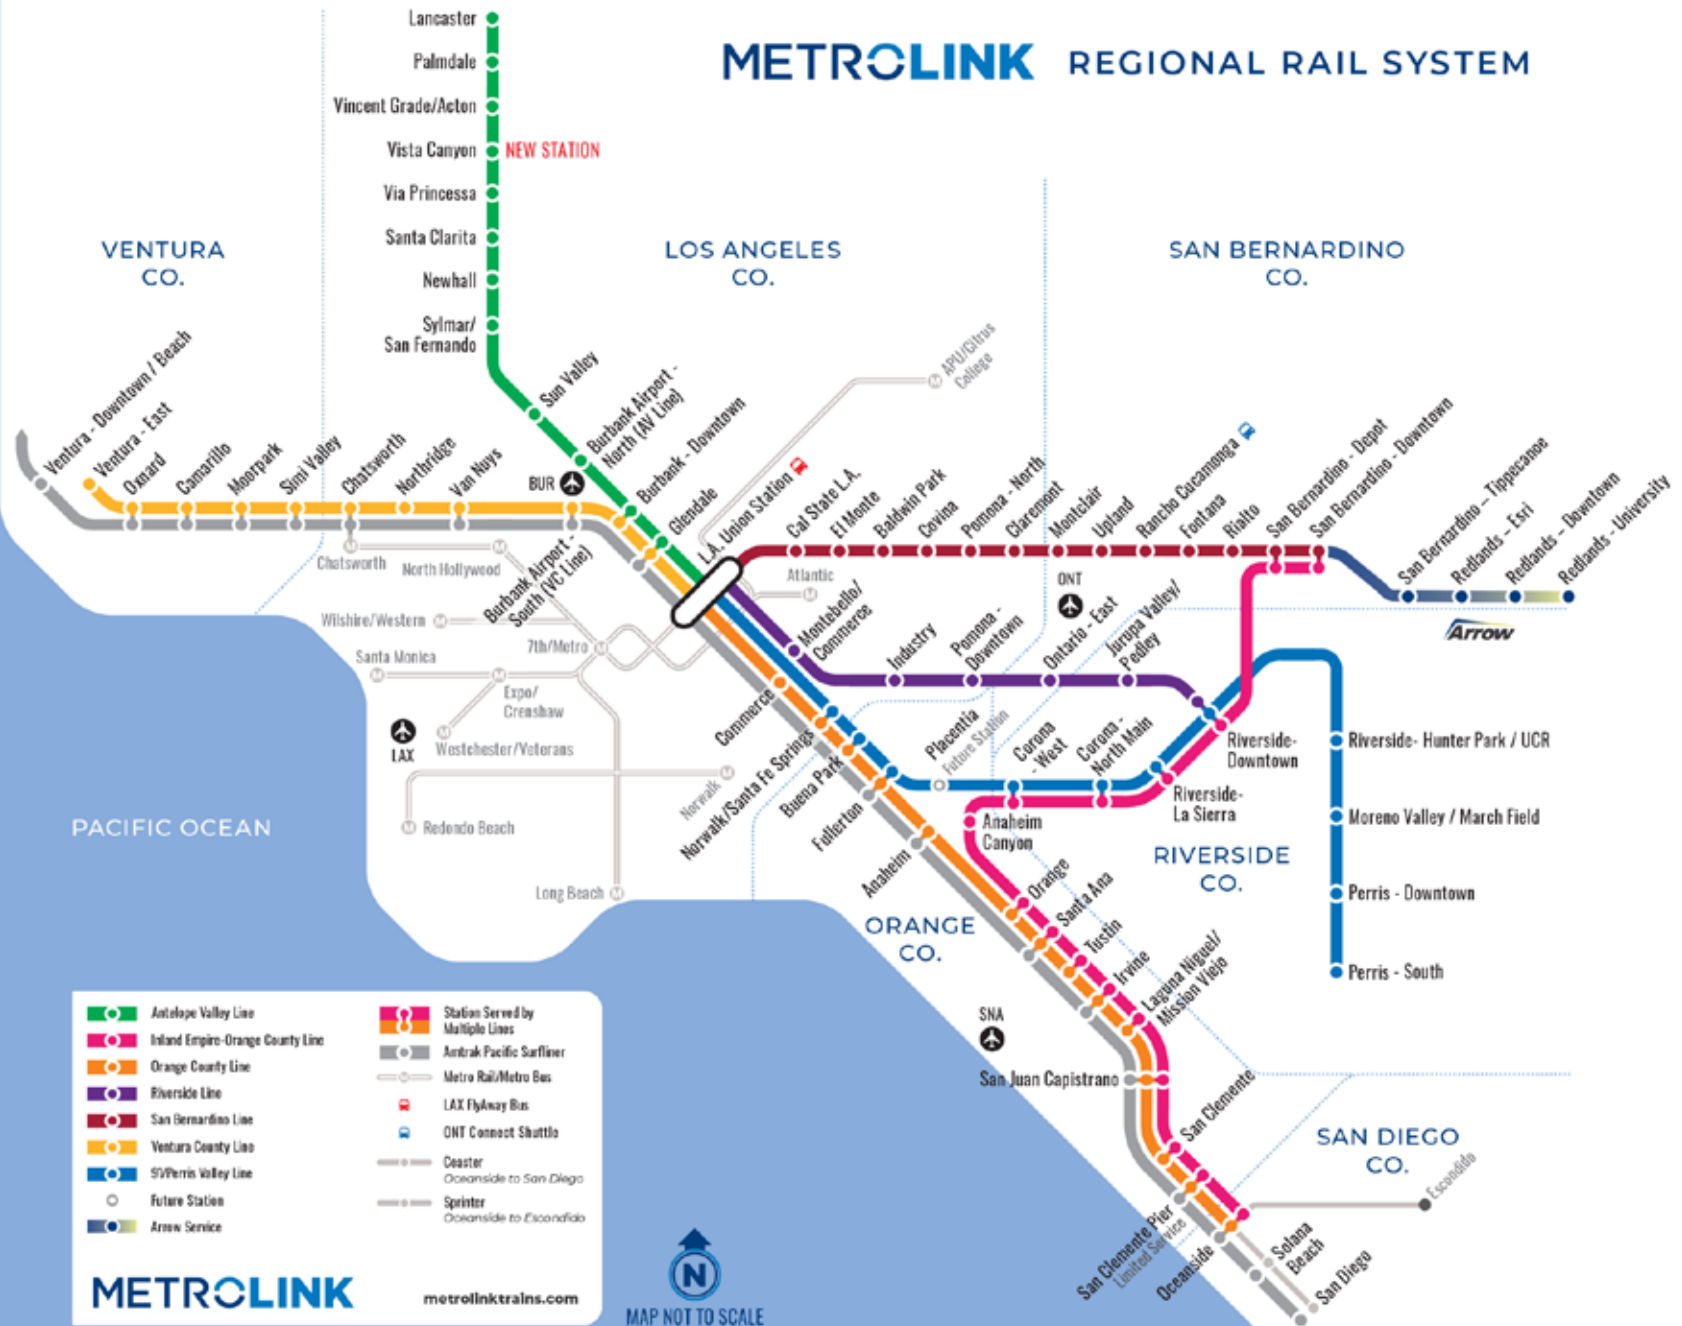

METROLINK REGIONAL RAIL SYSTEM

Effective May 10, 2026